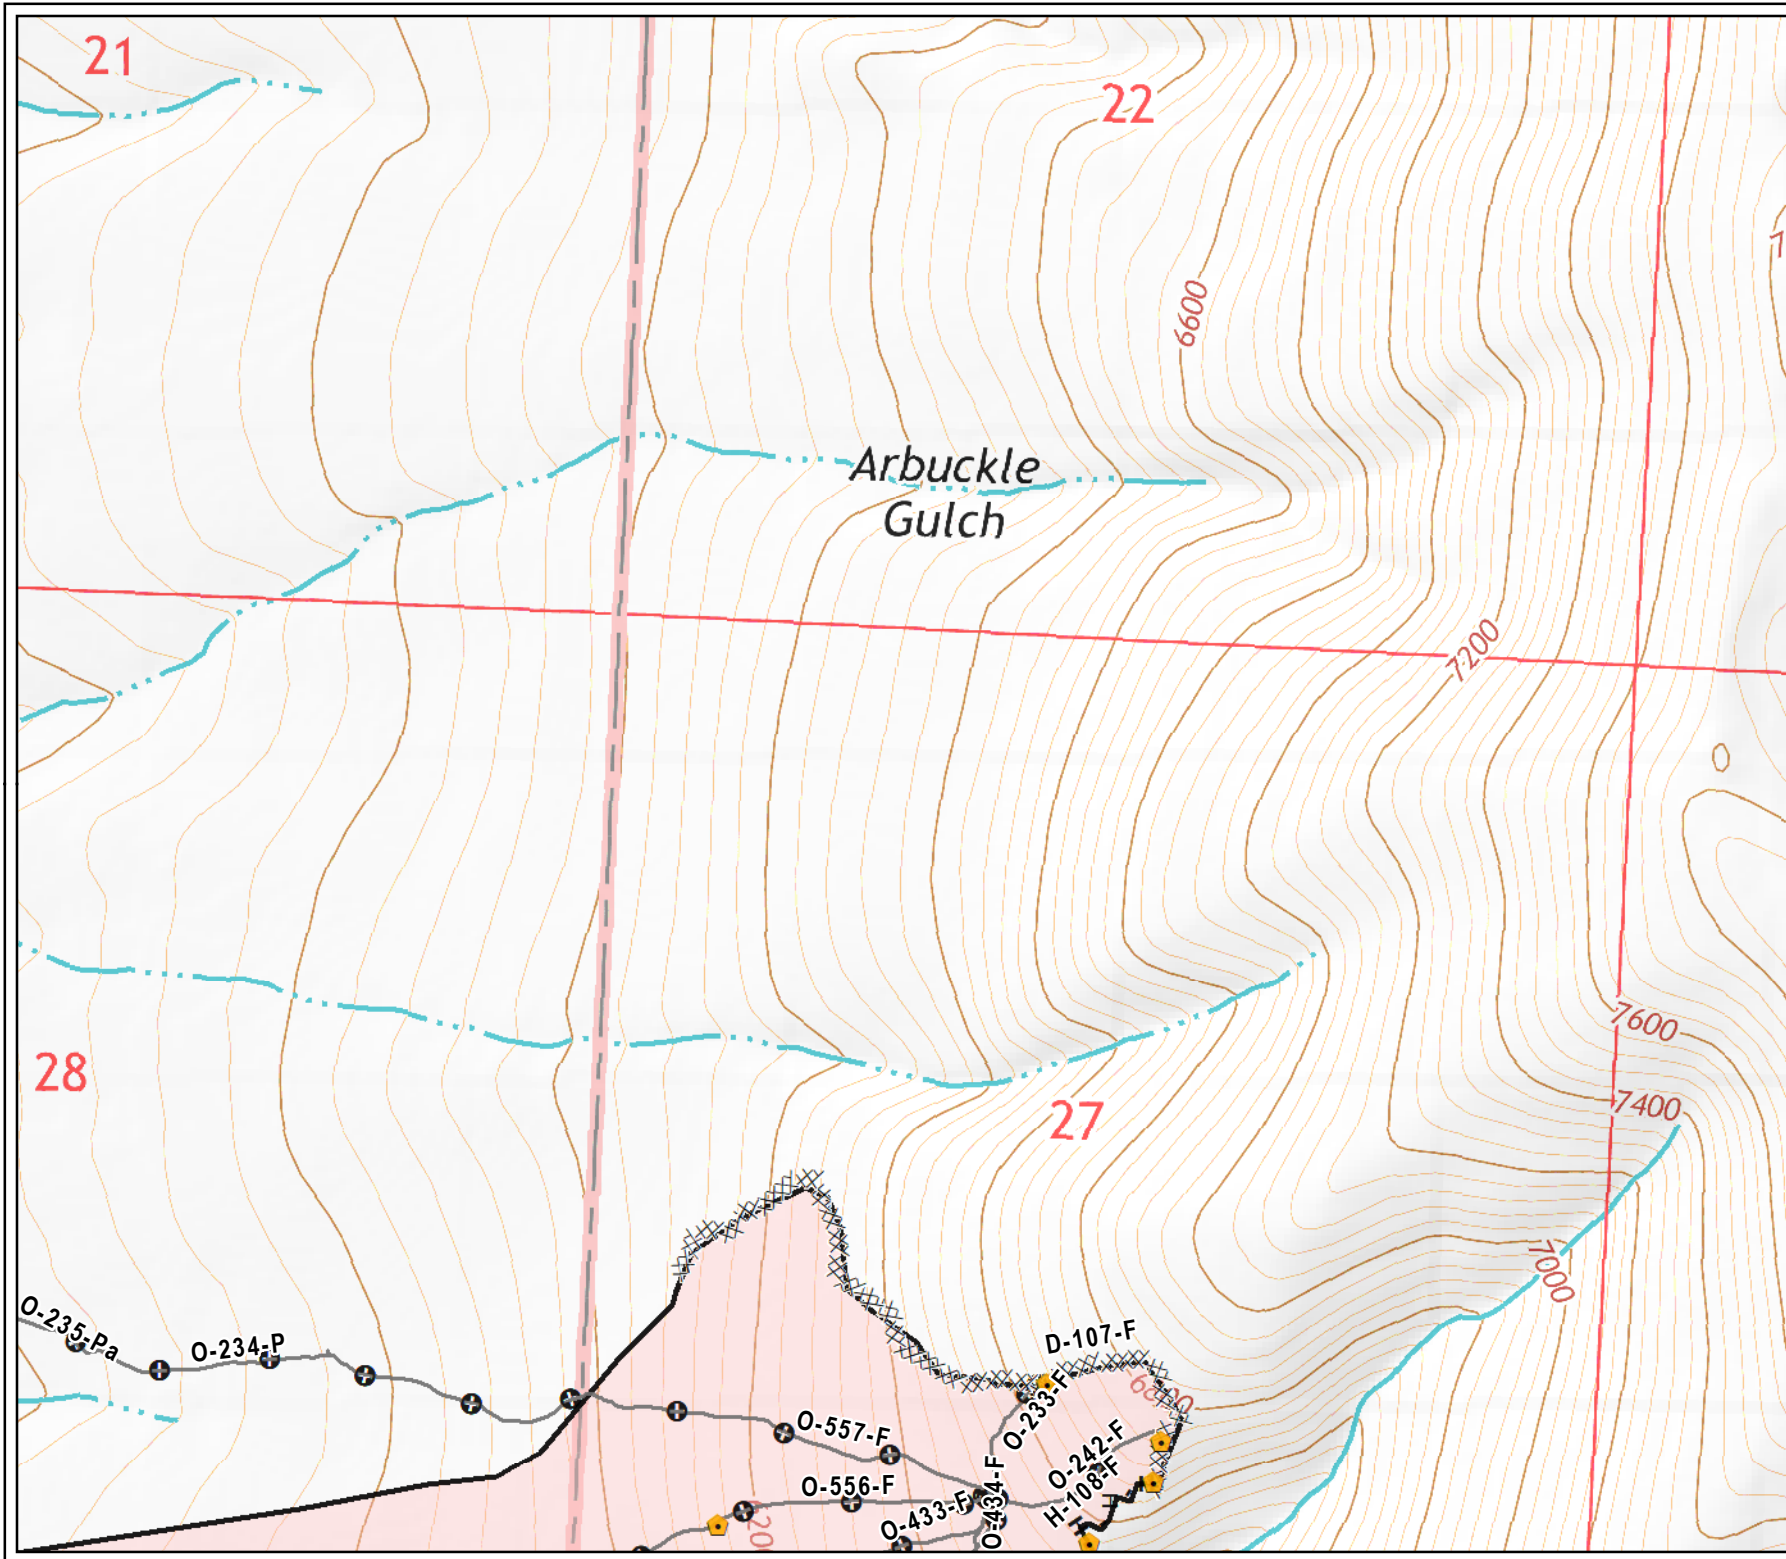

# Meyers Sapphire Complex

MT-BDF-002217

## Little Hogback Fire

### Suppression Repair Map

Map # 5b

- Branch
- Division
- Uncontrolled Fire Edge
- Completed Dozer Line
- Road as Completed Line
- Completed Hand Line
- Completed Line
- Other Line
- Unknown Line
- Camp
- Closure
- Drop Point
- Gate
- Helibase
- Helispot
- Incident Command Post
- Landmark
- Photo Point
- Safety Zone
- Logging Decks