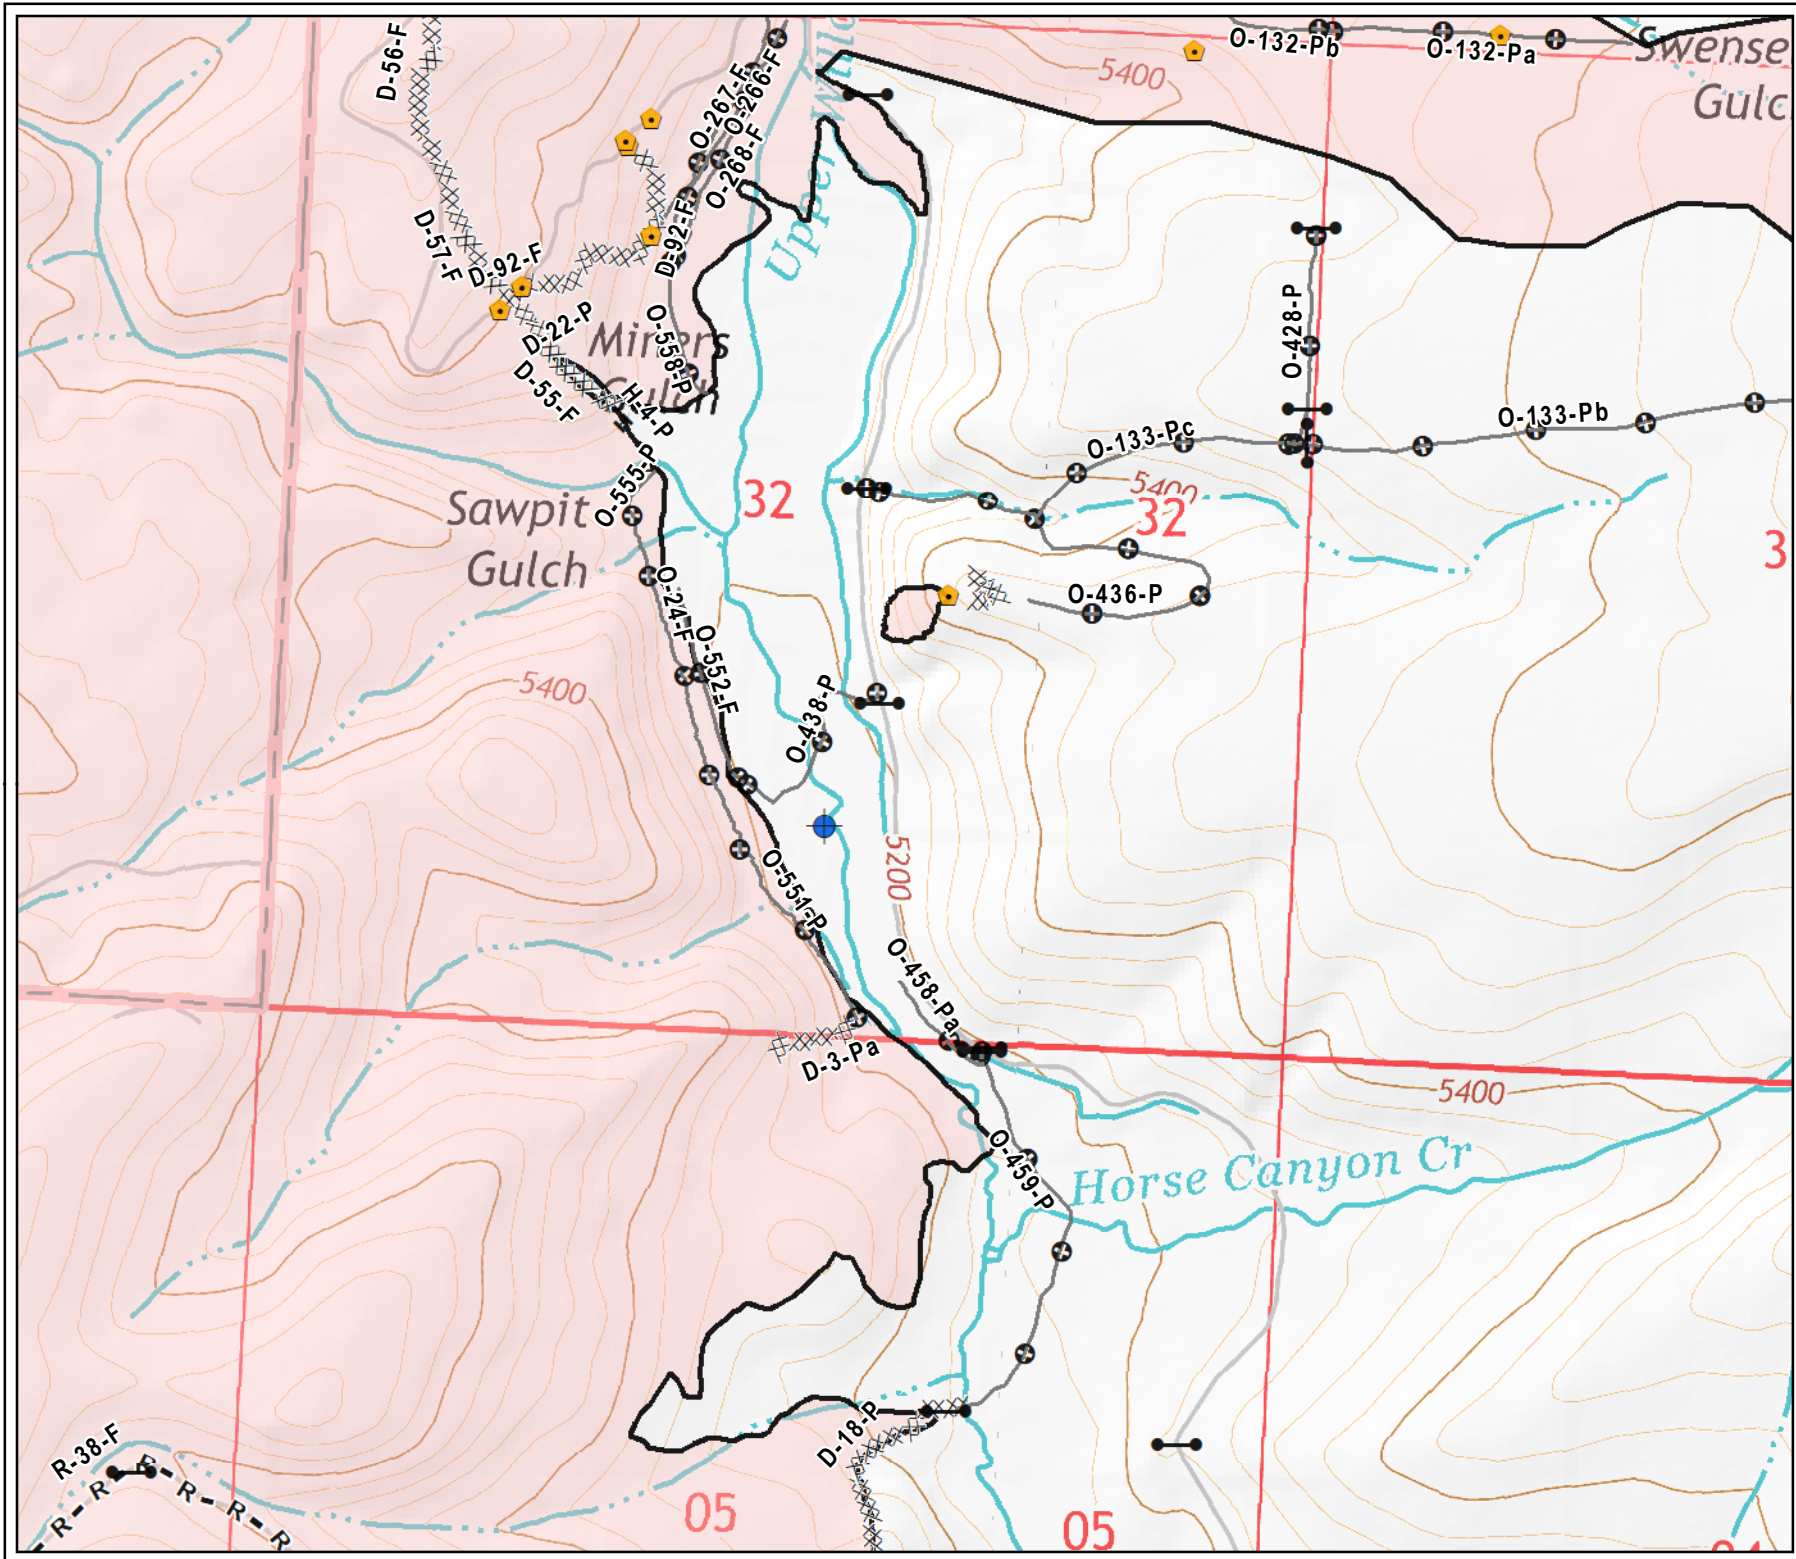

Meyers Sapphire Complex

MT-BDF-002217

Little Hogback Fire

Suppression Repair Map

Map # 5c

- Branch
- Division
- Uncontrolled Fire Edge
- Completed Dozer Line
- R - R Road as Completed Line
- H - Completed Hand Line
- Completed Line
- Other Line
- Unknown Line
- Camp
- Closure
- Drop Point
- Gate
- Helibase
- Helispot
- Incident Command Post
- Landmark
- Photo Point
- Safety Zone
- Logging Decks

0 1,000
Feet