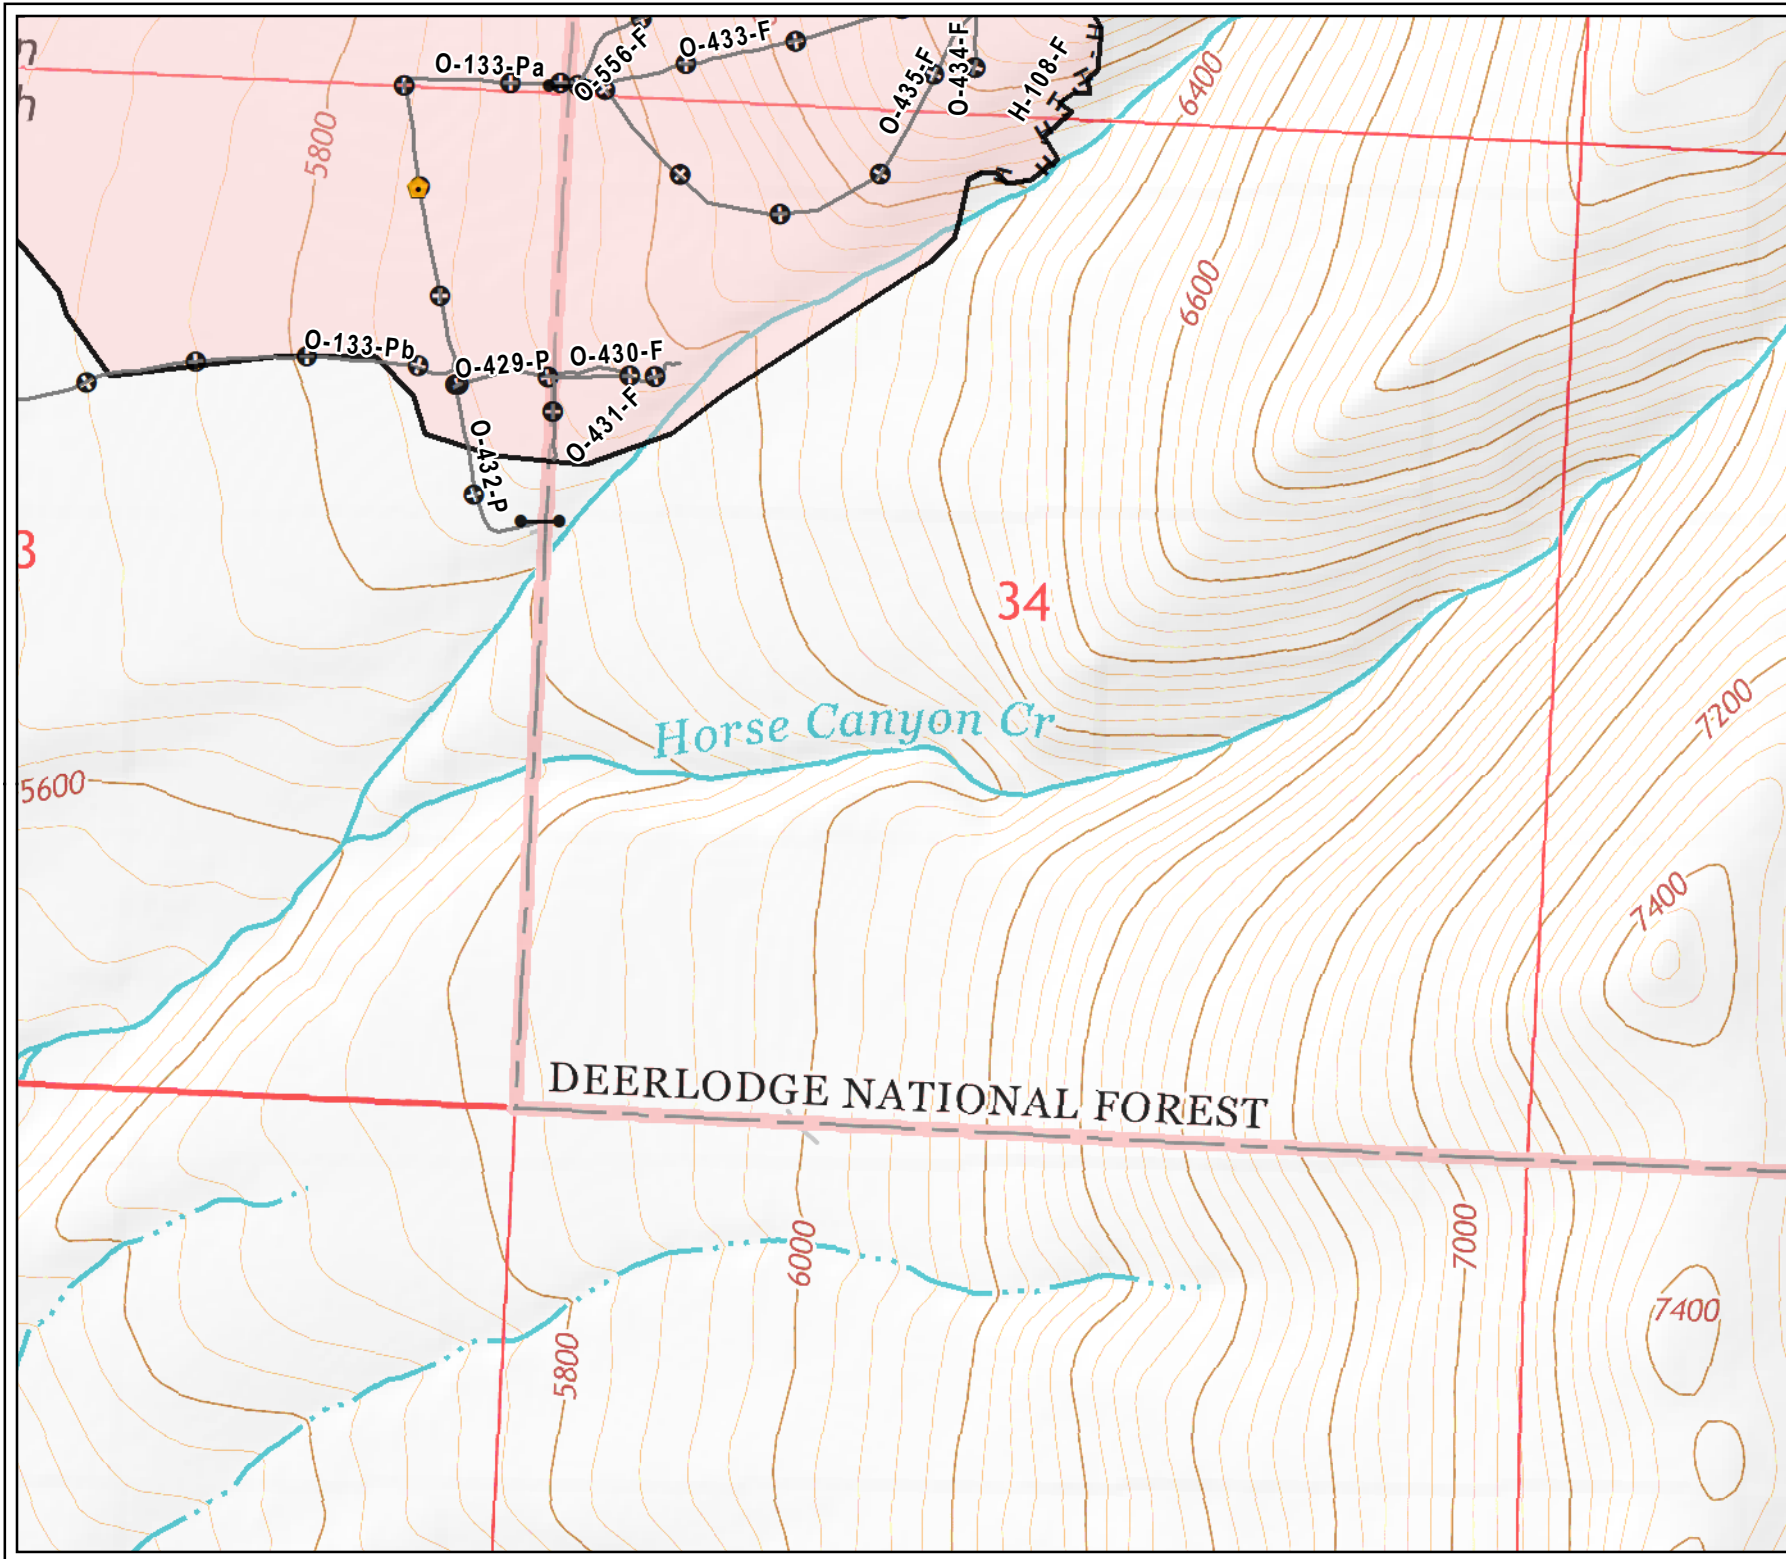

# Meyers Sapphire Complex

MT-BDF-002217

## Little Hogback Fire

## Suppression Repair Map

Map # 5d

- Branch
- Division
- Uncontrolled Fire Edge
- Completed Dozer Line
- R •R Road as Completed Line
- H - Completed Hand Line
- Completed Line
- Other Line
- Unknown Line
- Camp
- Closure
- Drop Point
- Gate
- Helibase
- Helispot
- Incident Command Post
- Landmark
- Photo Point
- Safety Zone
- Logging Decks