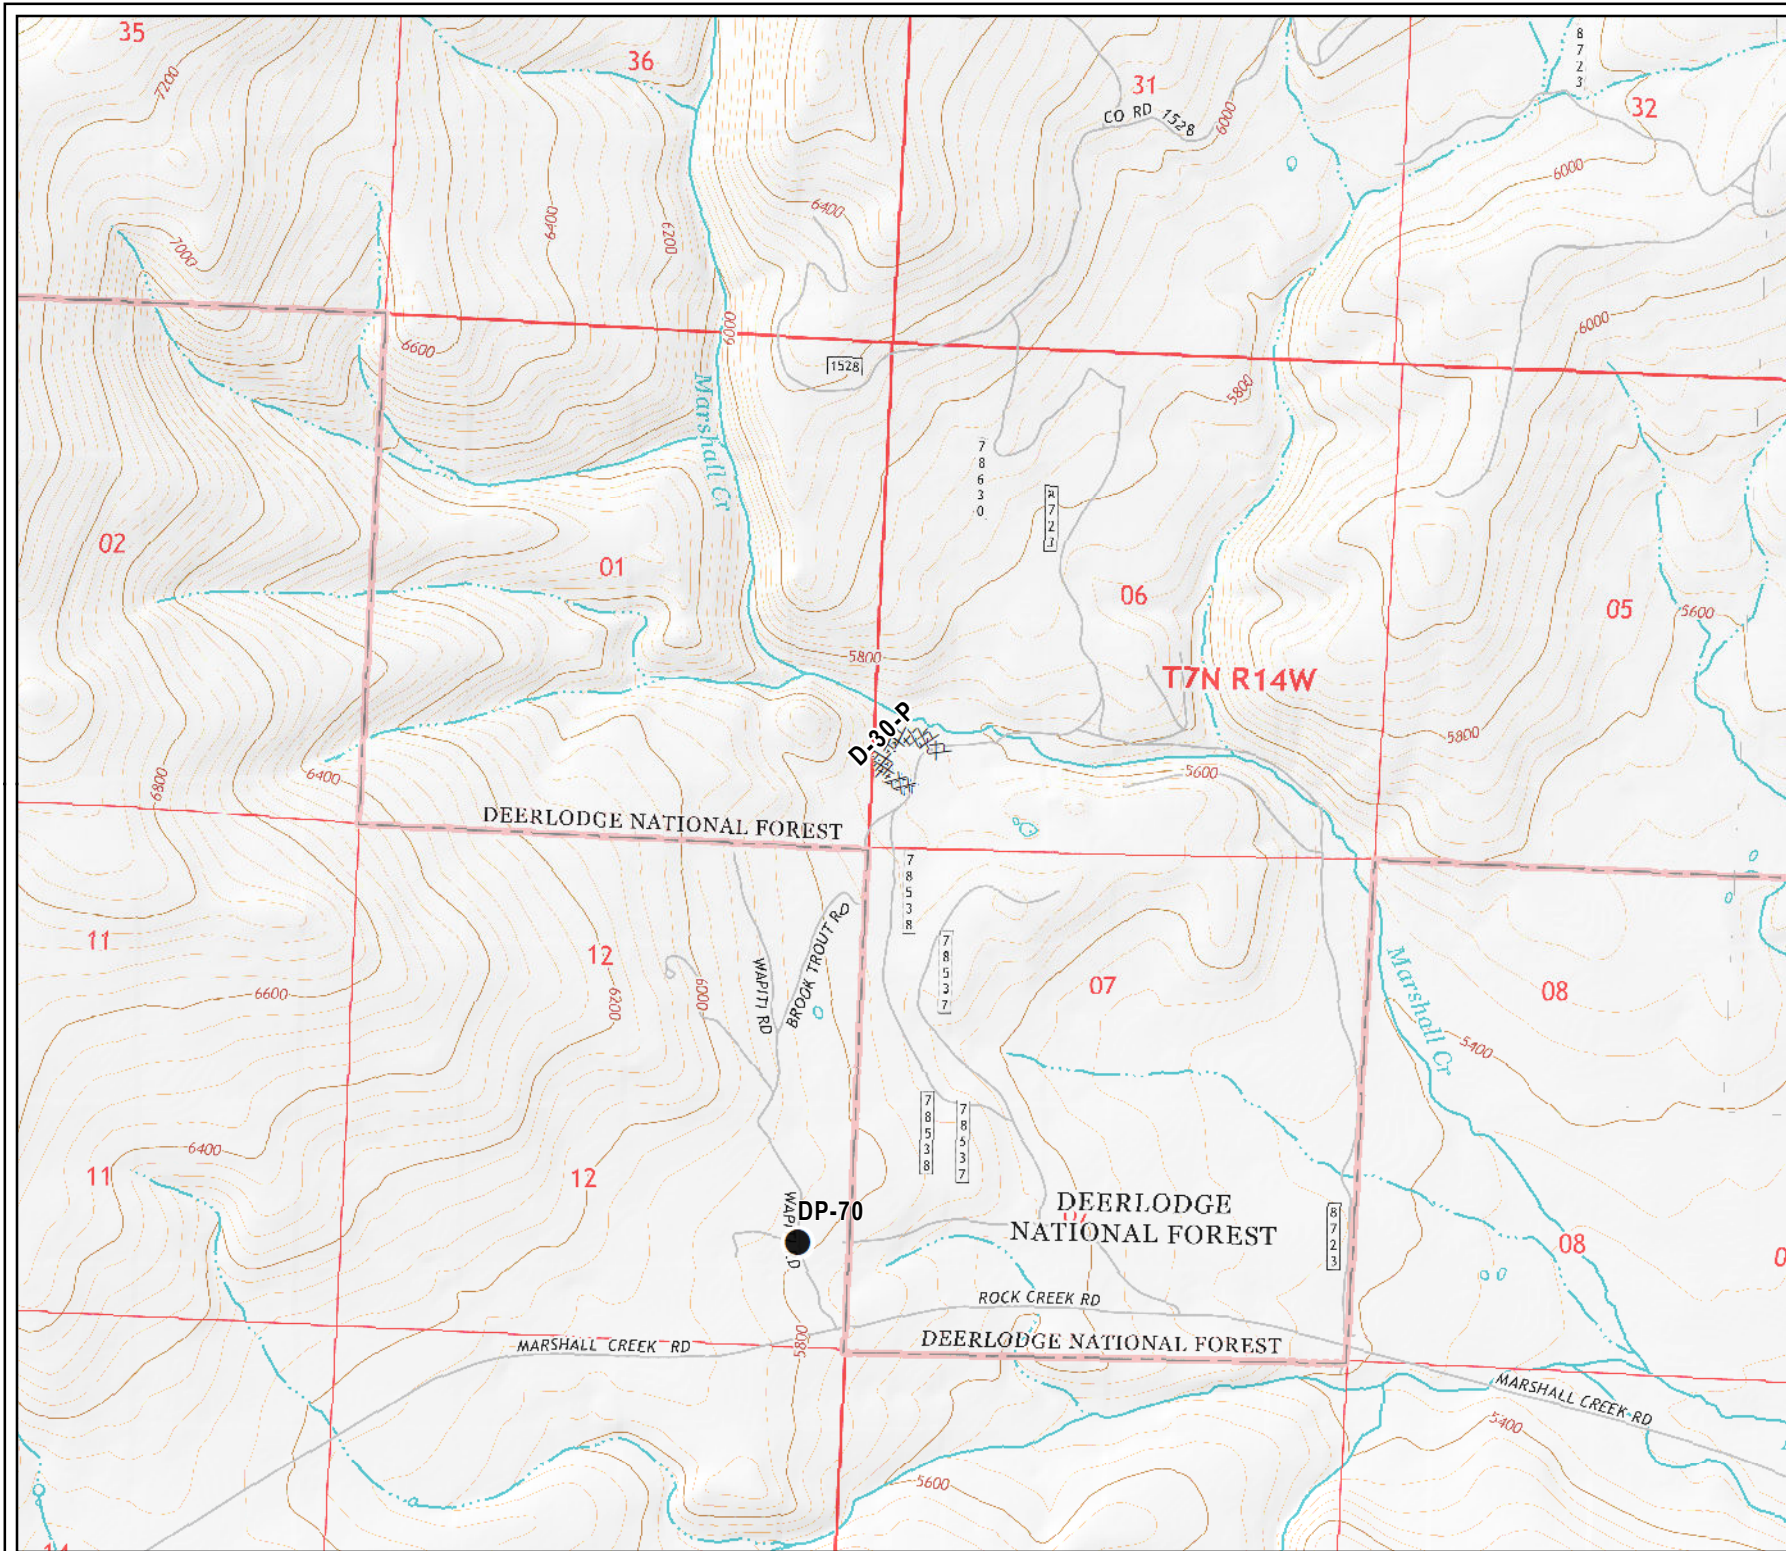

Meyers Sapphire Complex

MT-BDF-002217

Little Hogback Fire

Suppression Repair Map

Map # 6

-  Branch
-  Division
-  Uncontrolled Fire Edge
-  Completed Dozer Line
-  R •R Road as Completed Line
-  H - Completed Hand Line
-  - Completed Line
-  Other Line
-  Unknown Line
-  Camp
-  Closure
-  Drop Point
-  Gate
-  Helibase
-  Helispot
-  Incident Command Post
-  Landmark
-  Photo Point
-  Safety Zone
-  Logging Decks