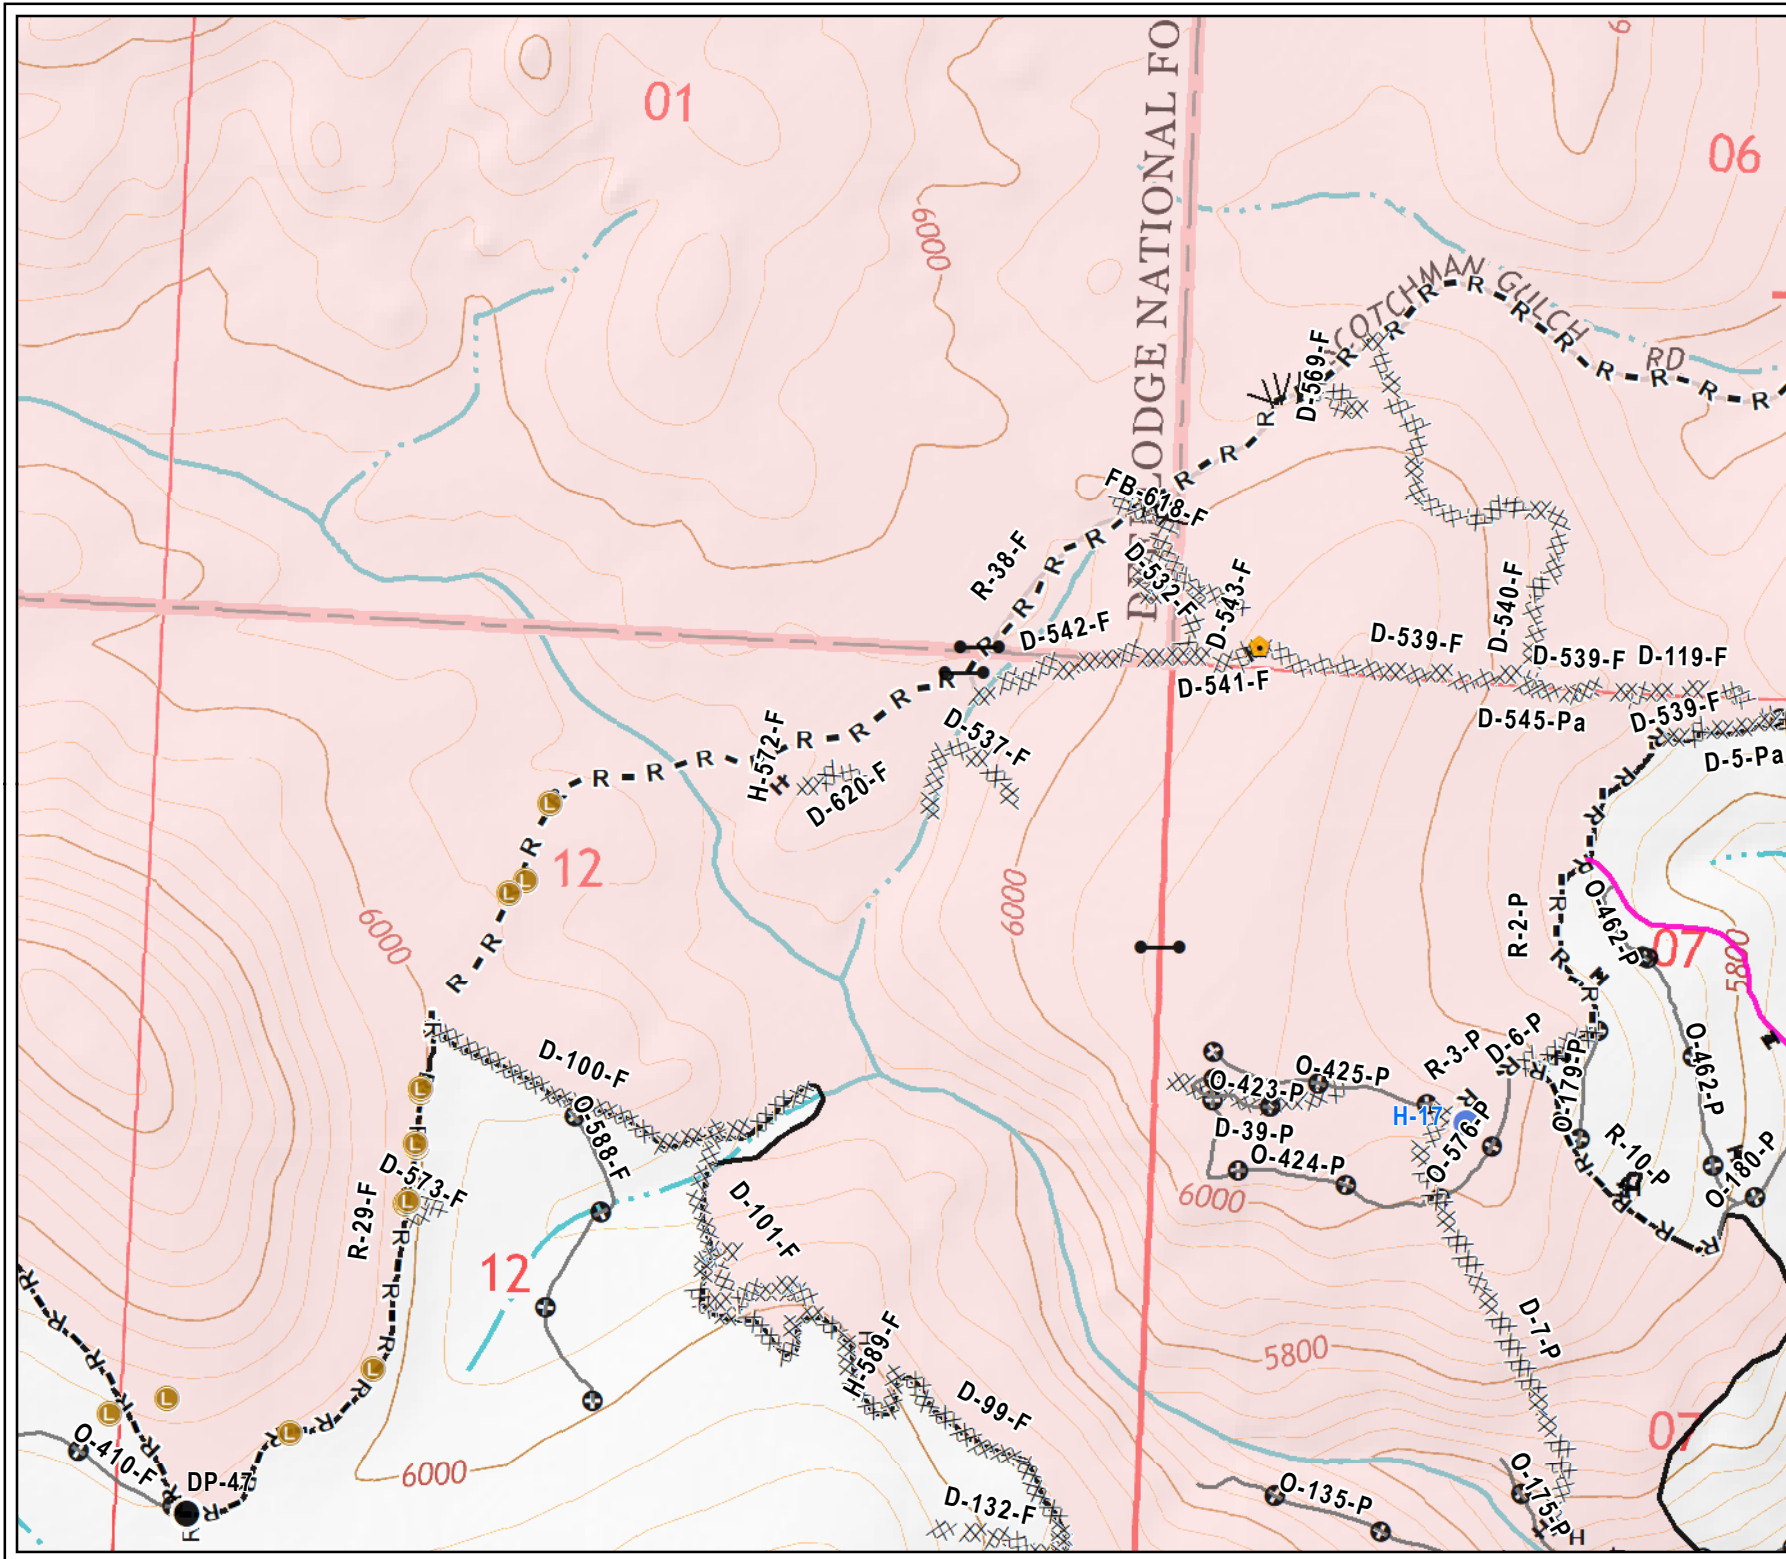

# Meyers Sapphire Complex

MT-BDF-002217

## Little Hogback Fire

### Suppression Repair Map

Map # 7a

- Branch
- Division
- Uncontrolled Fire Edge
- Completed Dozer Line
- R-R Road as Completed Line
- Completed Hand Line
- Other Line
- Unknown Line
- Camp
- Closure
- Drop Point
- Gate
- Helibase
- Helispot
- Incident Command Post
- Landmark
- Photo Point
- Safety Zone
- Logging Decks