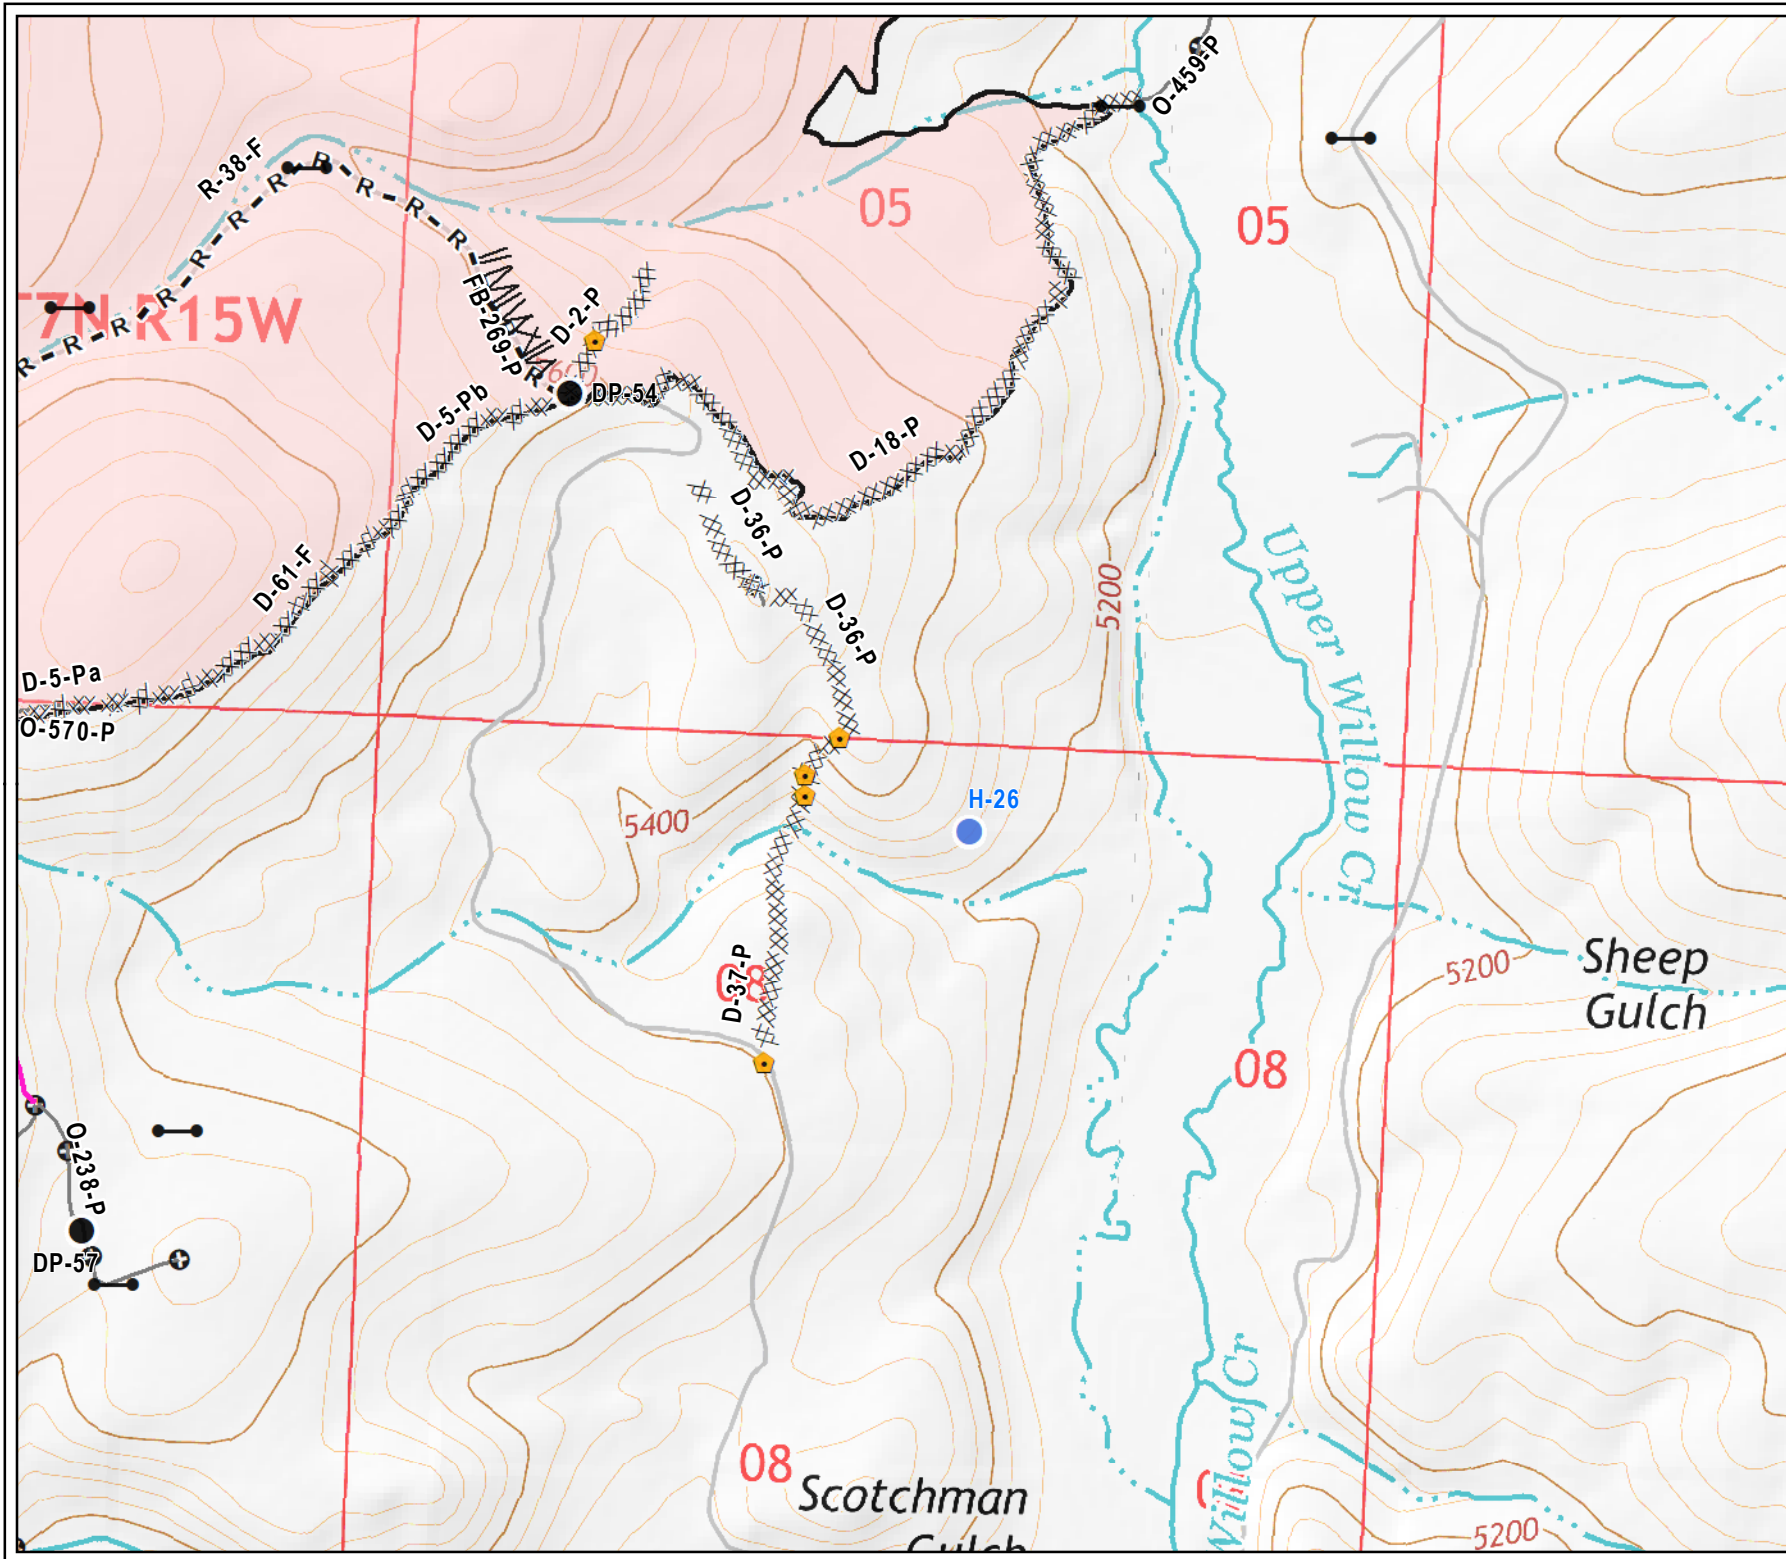

Meyers Sapphire Complex

MT-BDF-002217

Little Hogback Fire

Suppression Repair Map

Map # 7b

-  Branch
-  Division
-  Uncontrolled Fire Edge
-  Completed Dozer Line
-  R •R Road as Completed Line
-  H - Completed Hand Line
-  - Completed Line
-  Other Line
-  Unknown Line
-  Camp
-  Closure
-  Drop Point
-  Gate
-  Helibase
-  Helispot
-  Incident Command Post
-  Landmark
-  Photo Point
-  Safety Zone
-  Logging Decks