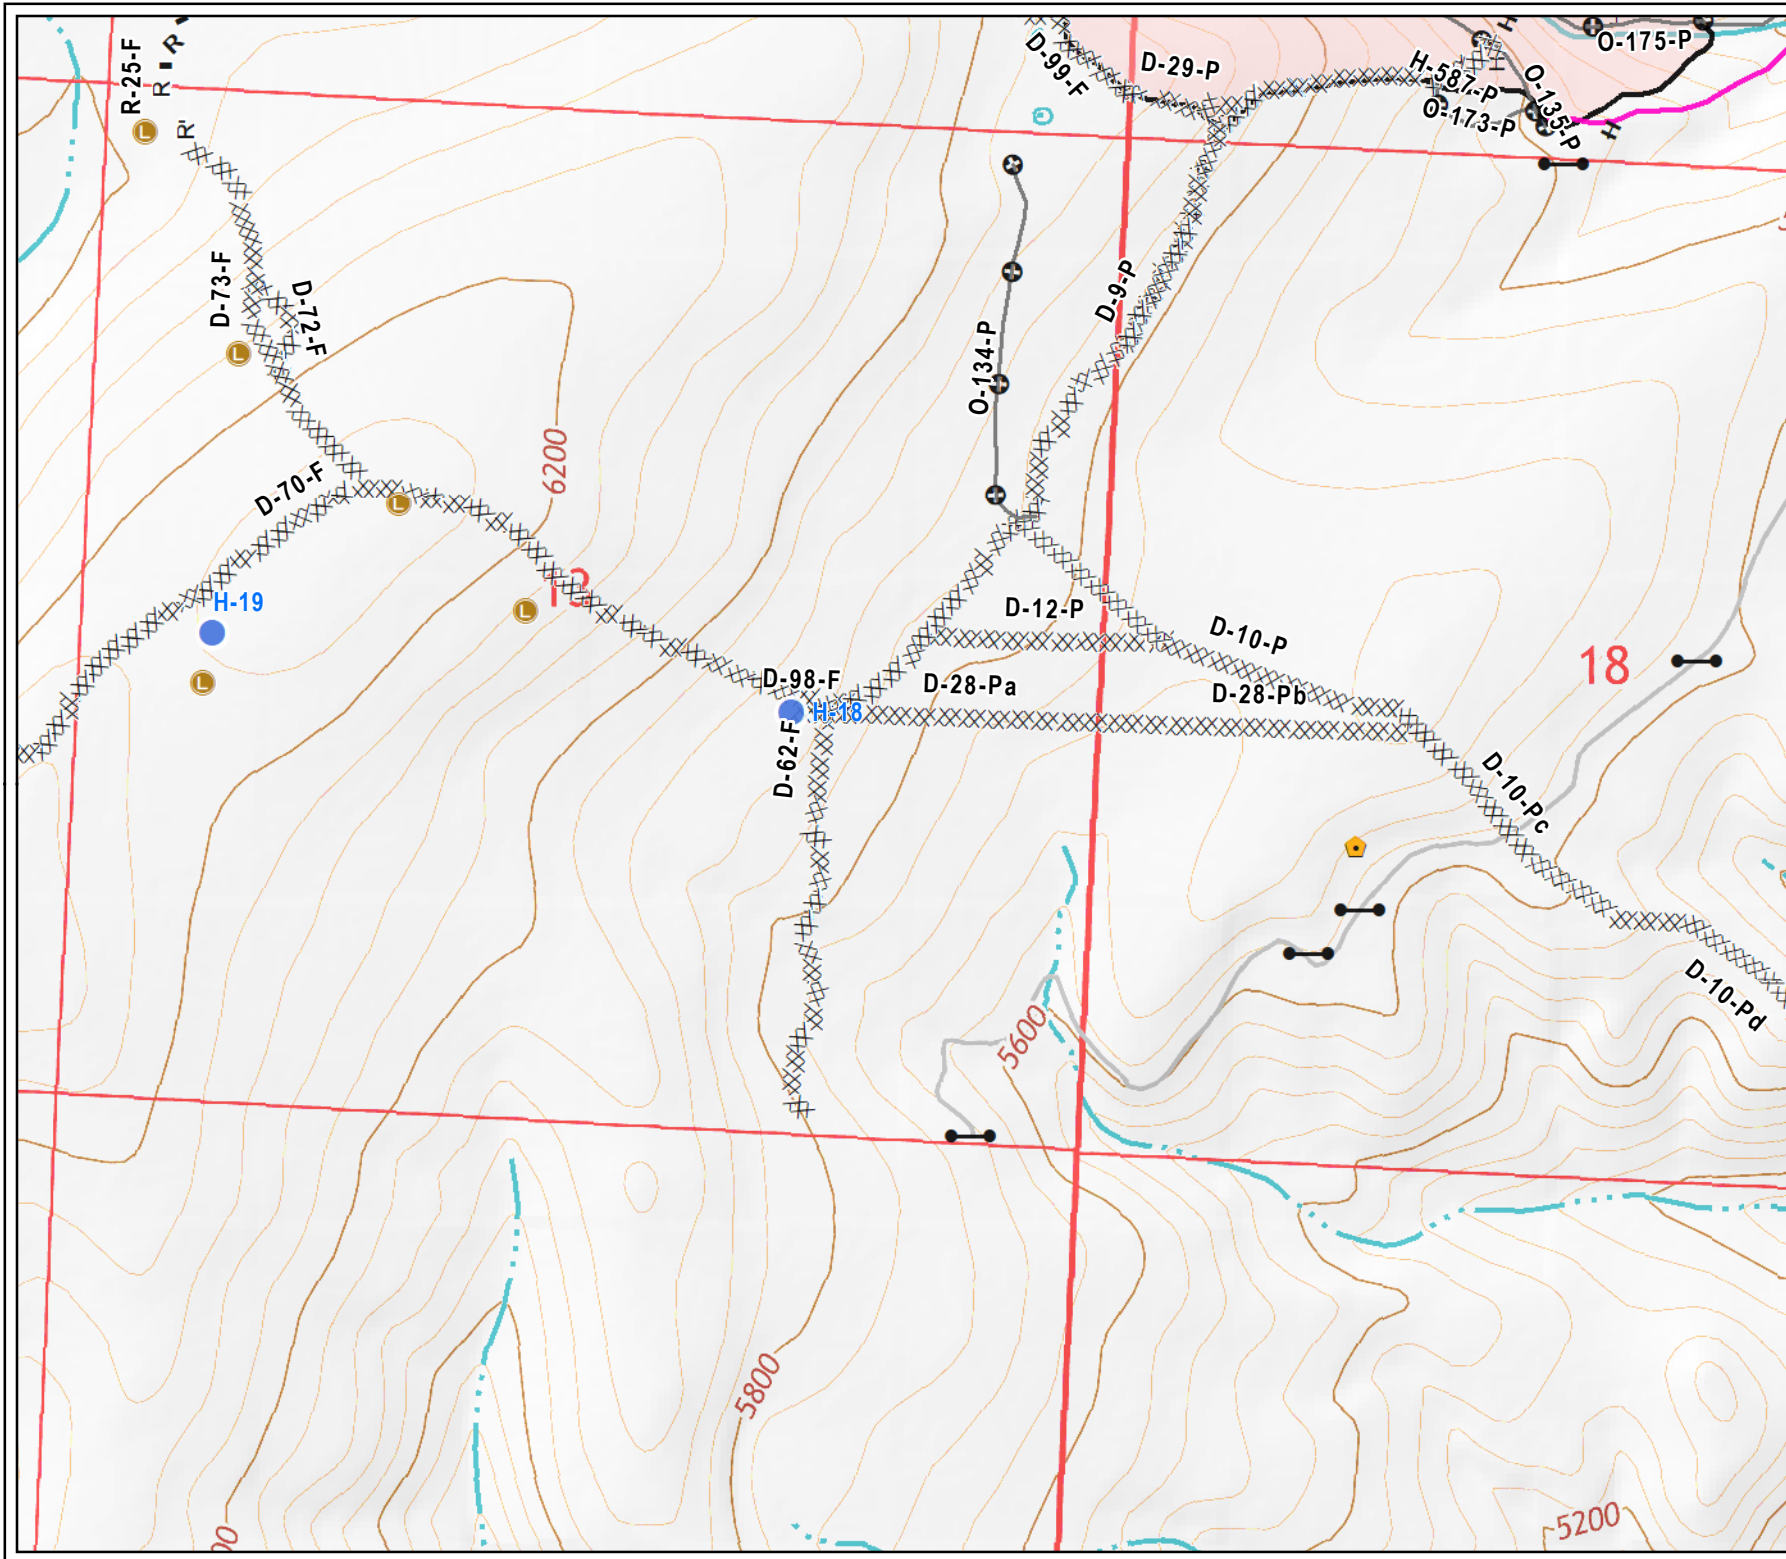

Meyers Sapphire Complex

MT-BDF-002217

Little Hogback Fire

Suppression Repair Map

Map # 7c

-  Branch
-  Division
-  Uncontrolled Fire Edge
-  Completed Dozer Line
-  R - R Road as Completed Line
-  H - Completed Hand Line
-  Other Line
-  Unknown Line
-  Camp
-  Closure
-  Drop Point
-  Gate
-  Helibase
-  Helispot
-  Incident Command Post
-  Landmark
-  Photo Point
-  Safety Zone
-  Logging Decks

0  1,000
Feet