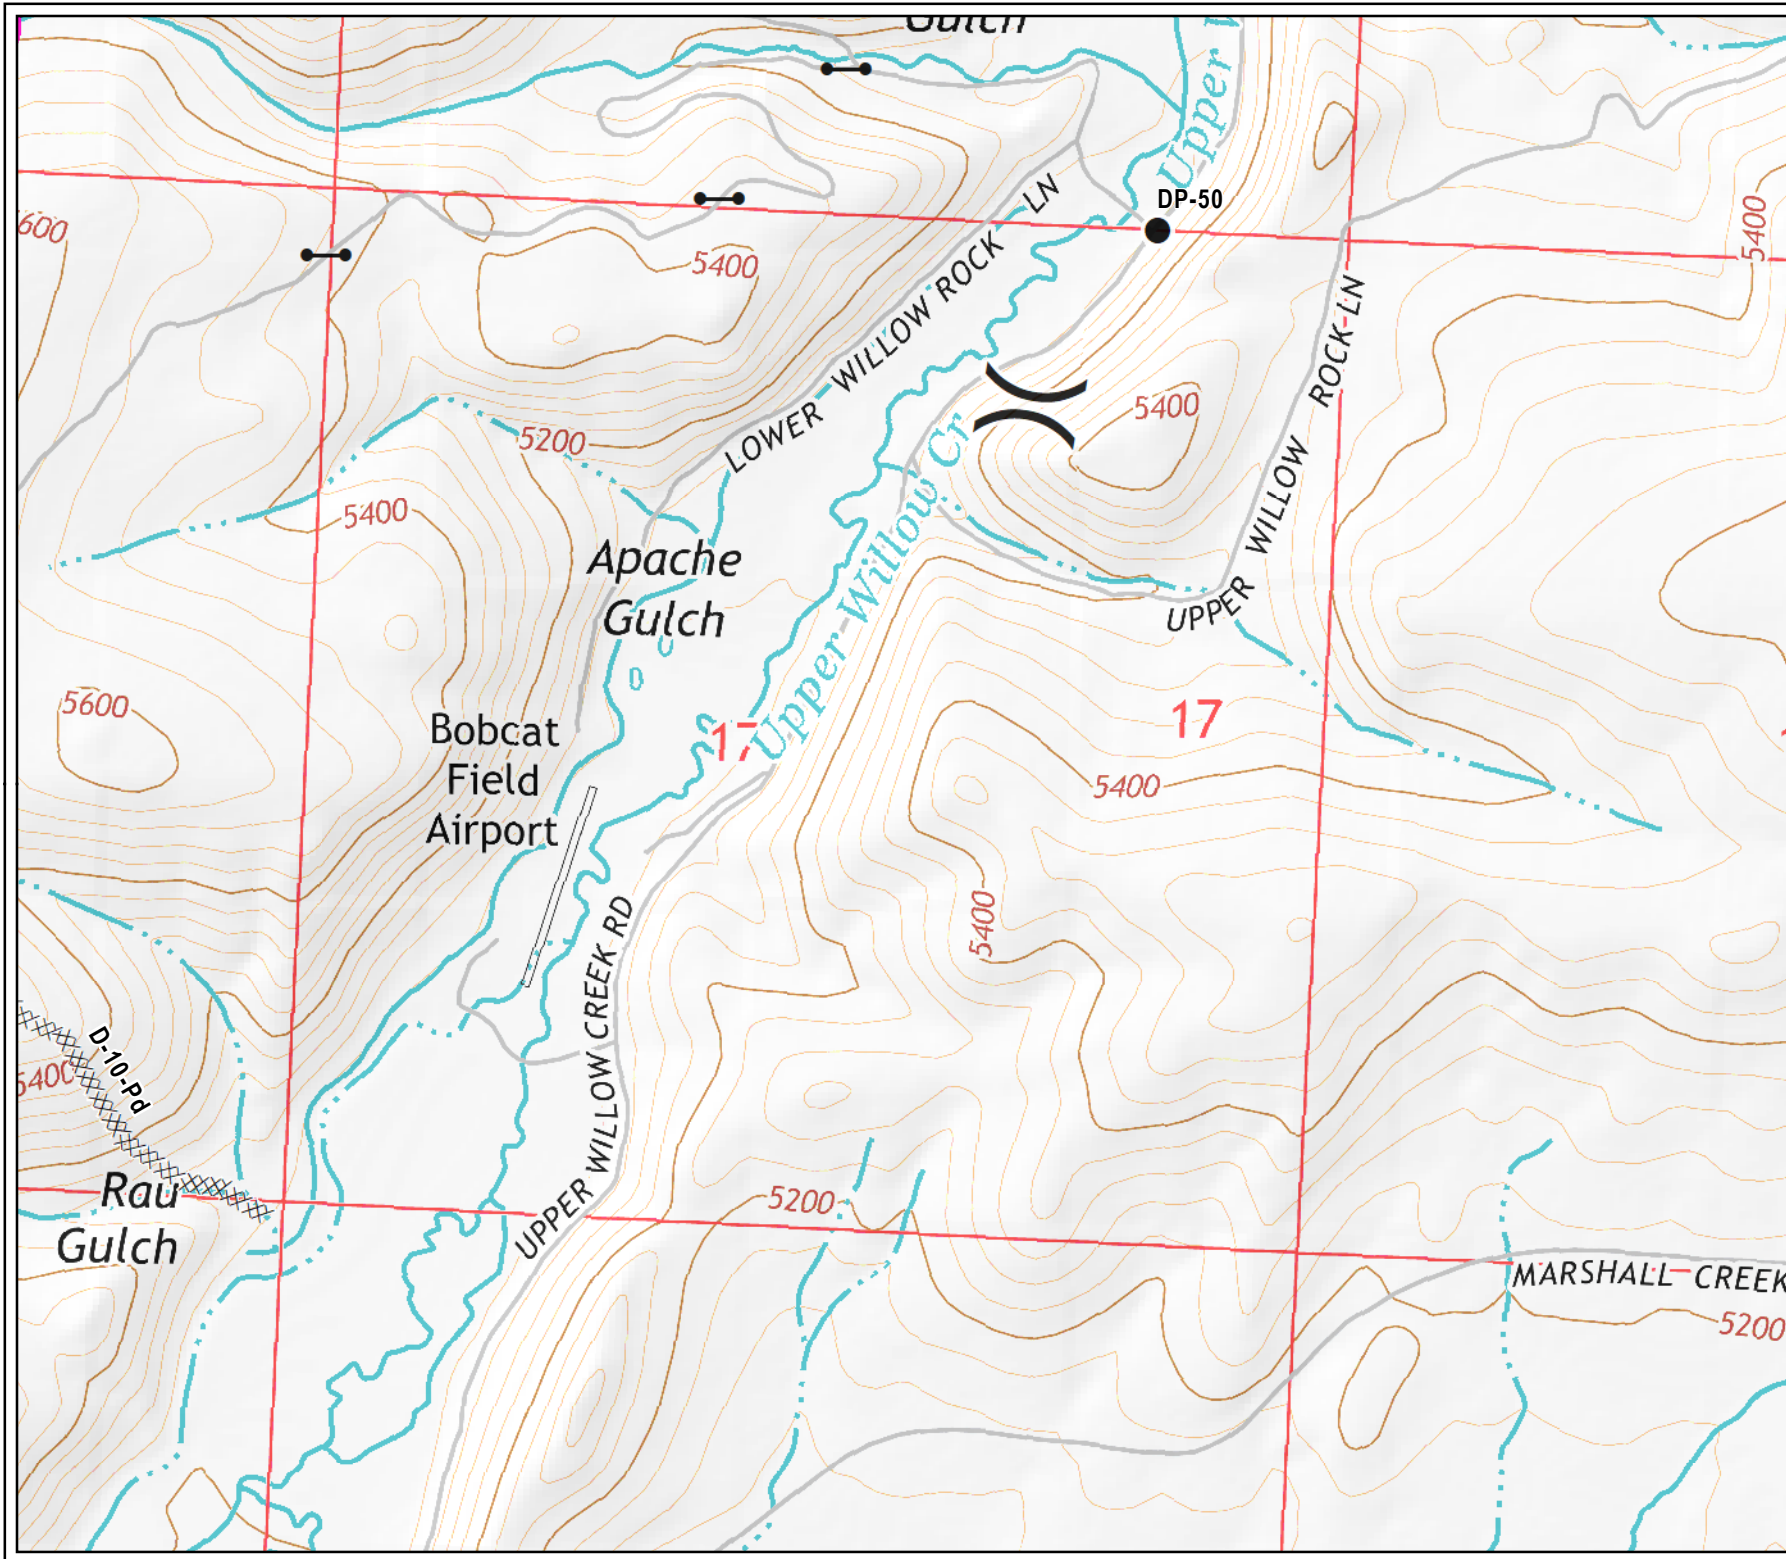

Meyers Sapphire Complex

MT-BDF-002217

Little Hogback Fire

Suppression Repair Map

Map # 7d

- Branch
- Division
- Uncontrolled Fire Edge
- Completed Dozer Line
- R •R Road as Completed Line
- H - Completed Hand Line
- Completed Line
- Other Line
- Unknown Line
- Camp
- Closure
- Drop Point
- Gate
- Helibase
- Helispot
- Incident Command Post
- Landmark
- Photo Point
- Safety Zone
- Logging Decks