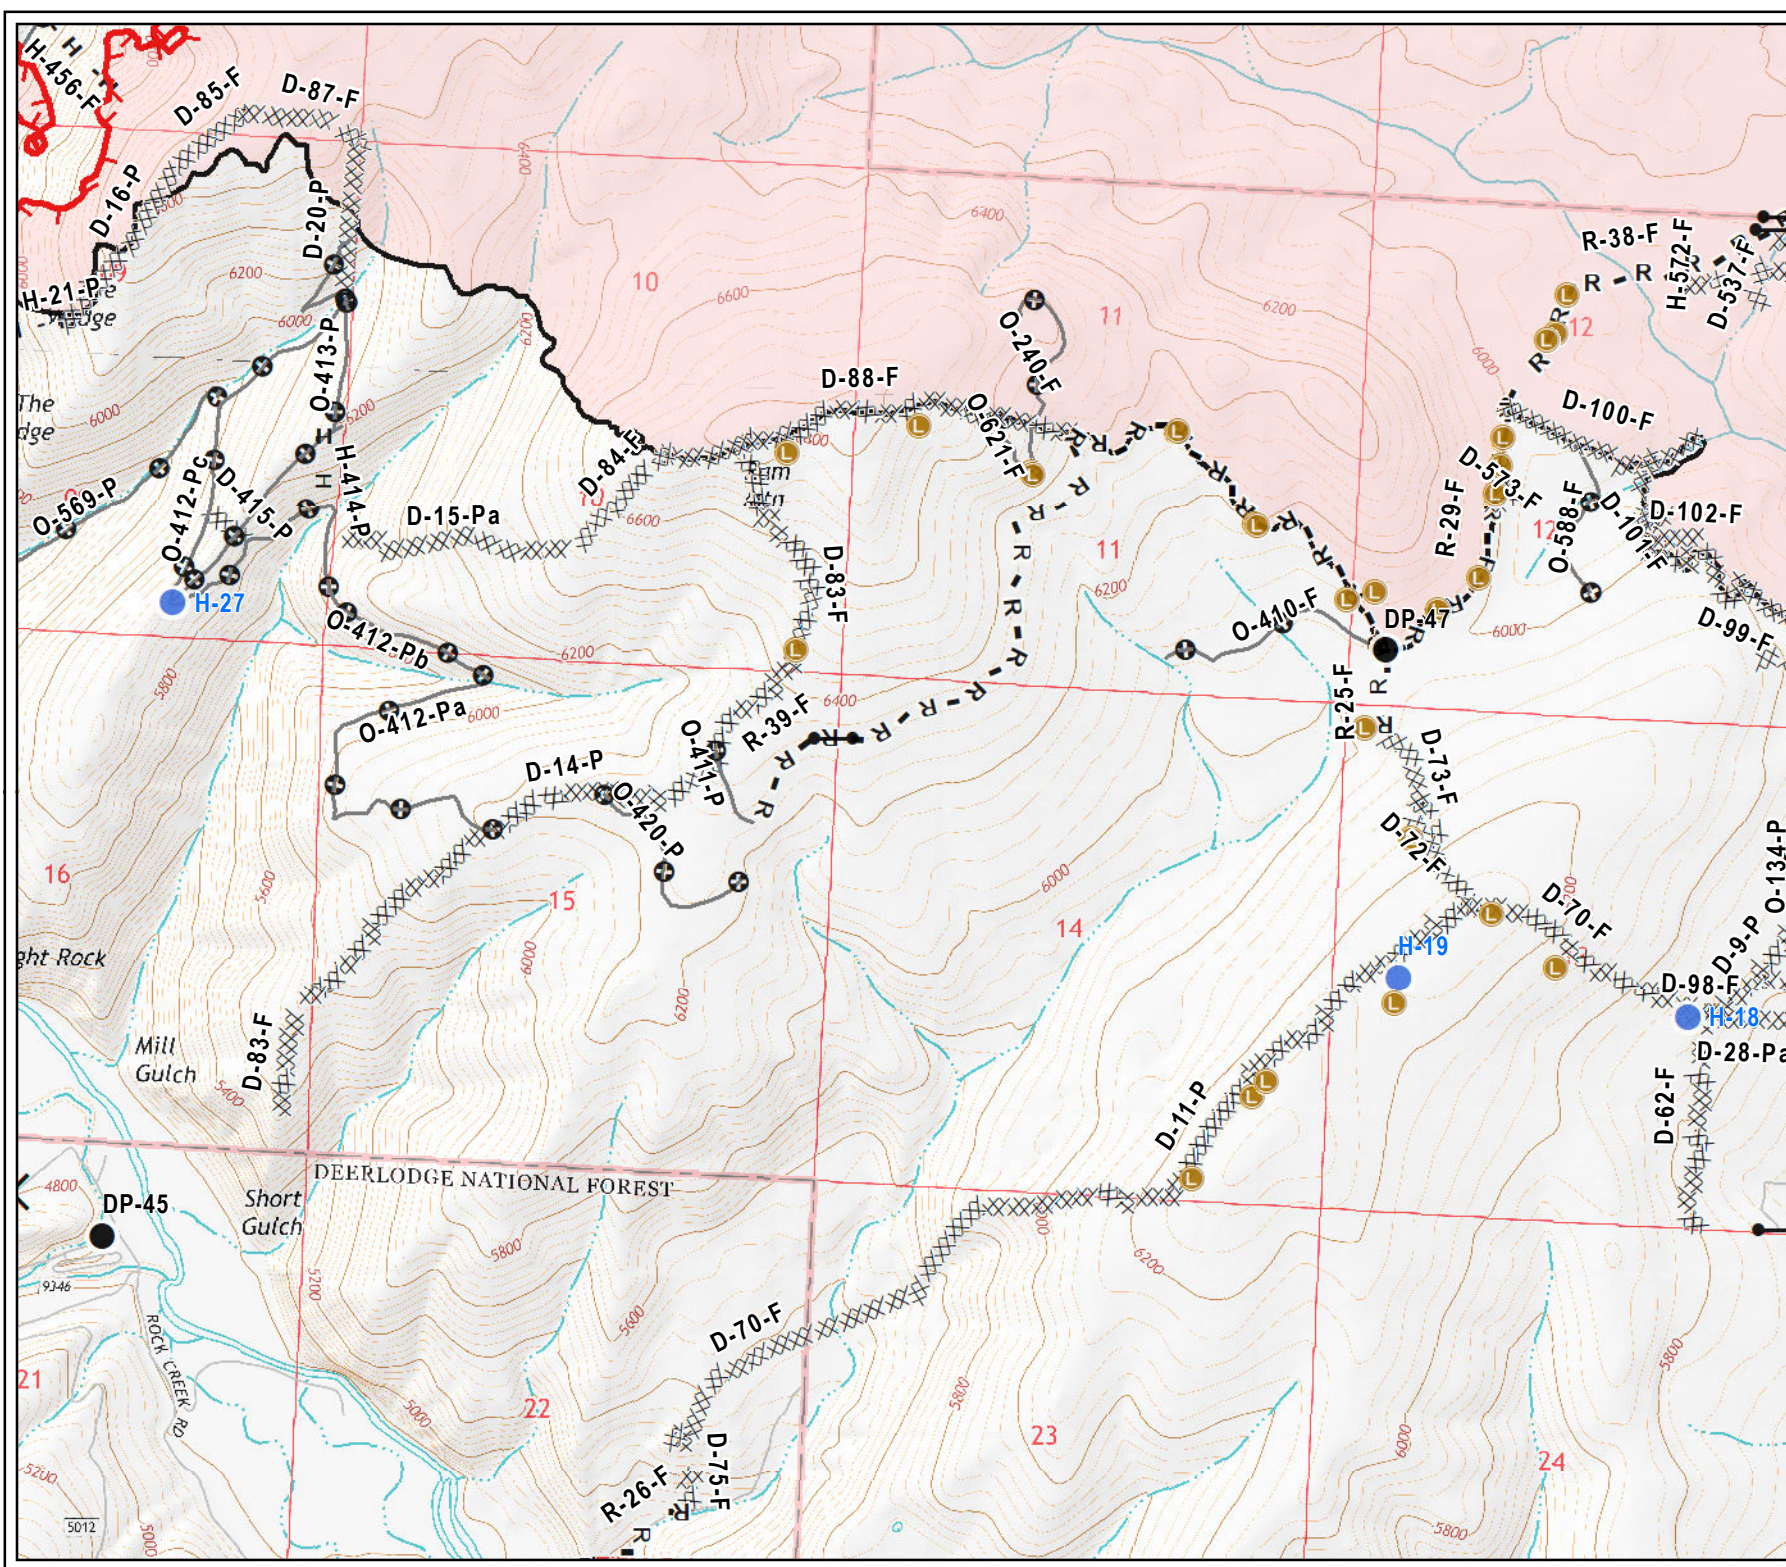

Meyers Sapphire Complex

MT-BDF-002217

Little Hogback Fire

Suppression Repair Map

Map # 8

- Branch
- Division
- Uncontrolled Fire Edge
- Completed Dozer Line
- R-R Road as Completed Line
- Completed Hand Line
- Other Line
- Unknown Line
- Camp
- Closure
- Drop Point
- Gate
- Helibase
- Helispot
- Incident Command Post
- Landmark
- Photo Point
- Safety Zone
- Logging Decks