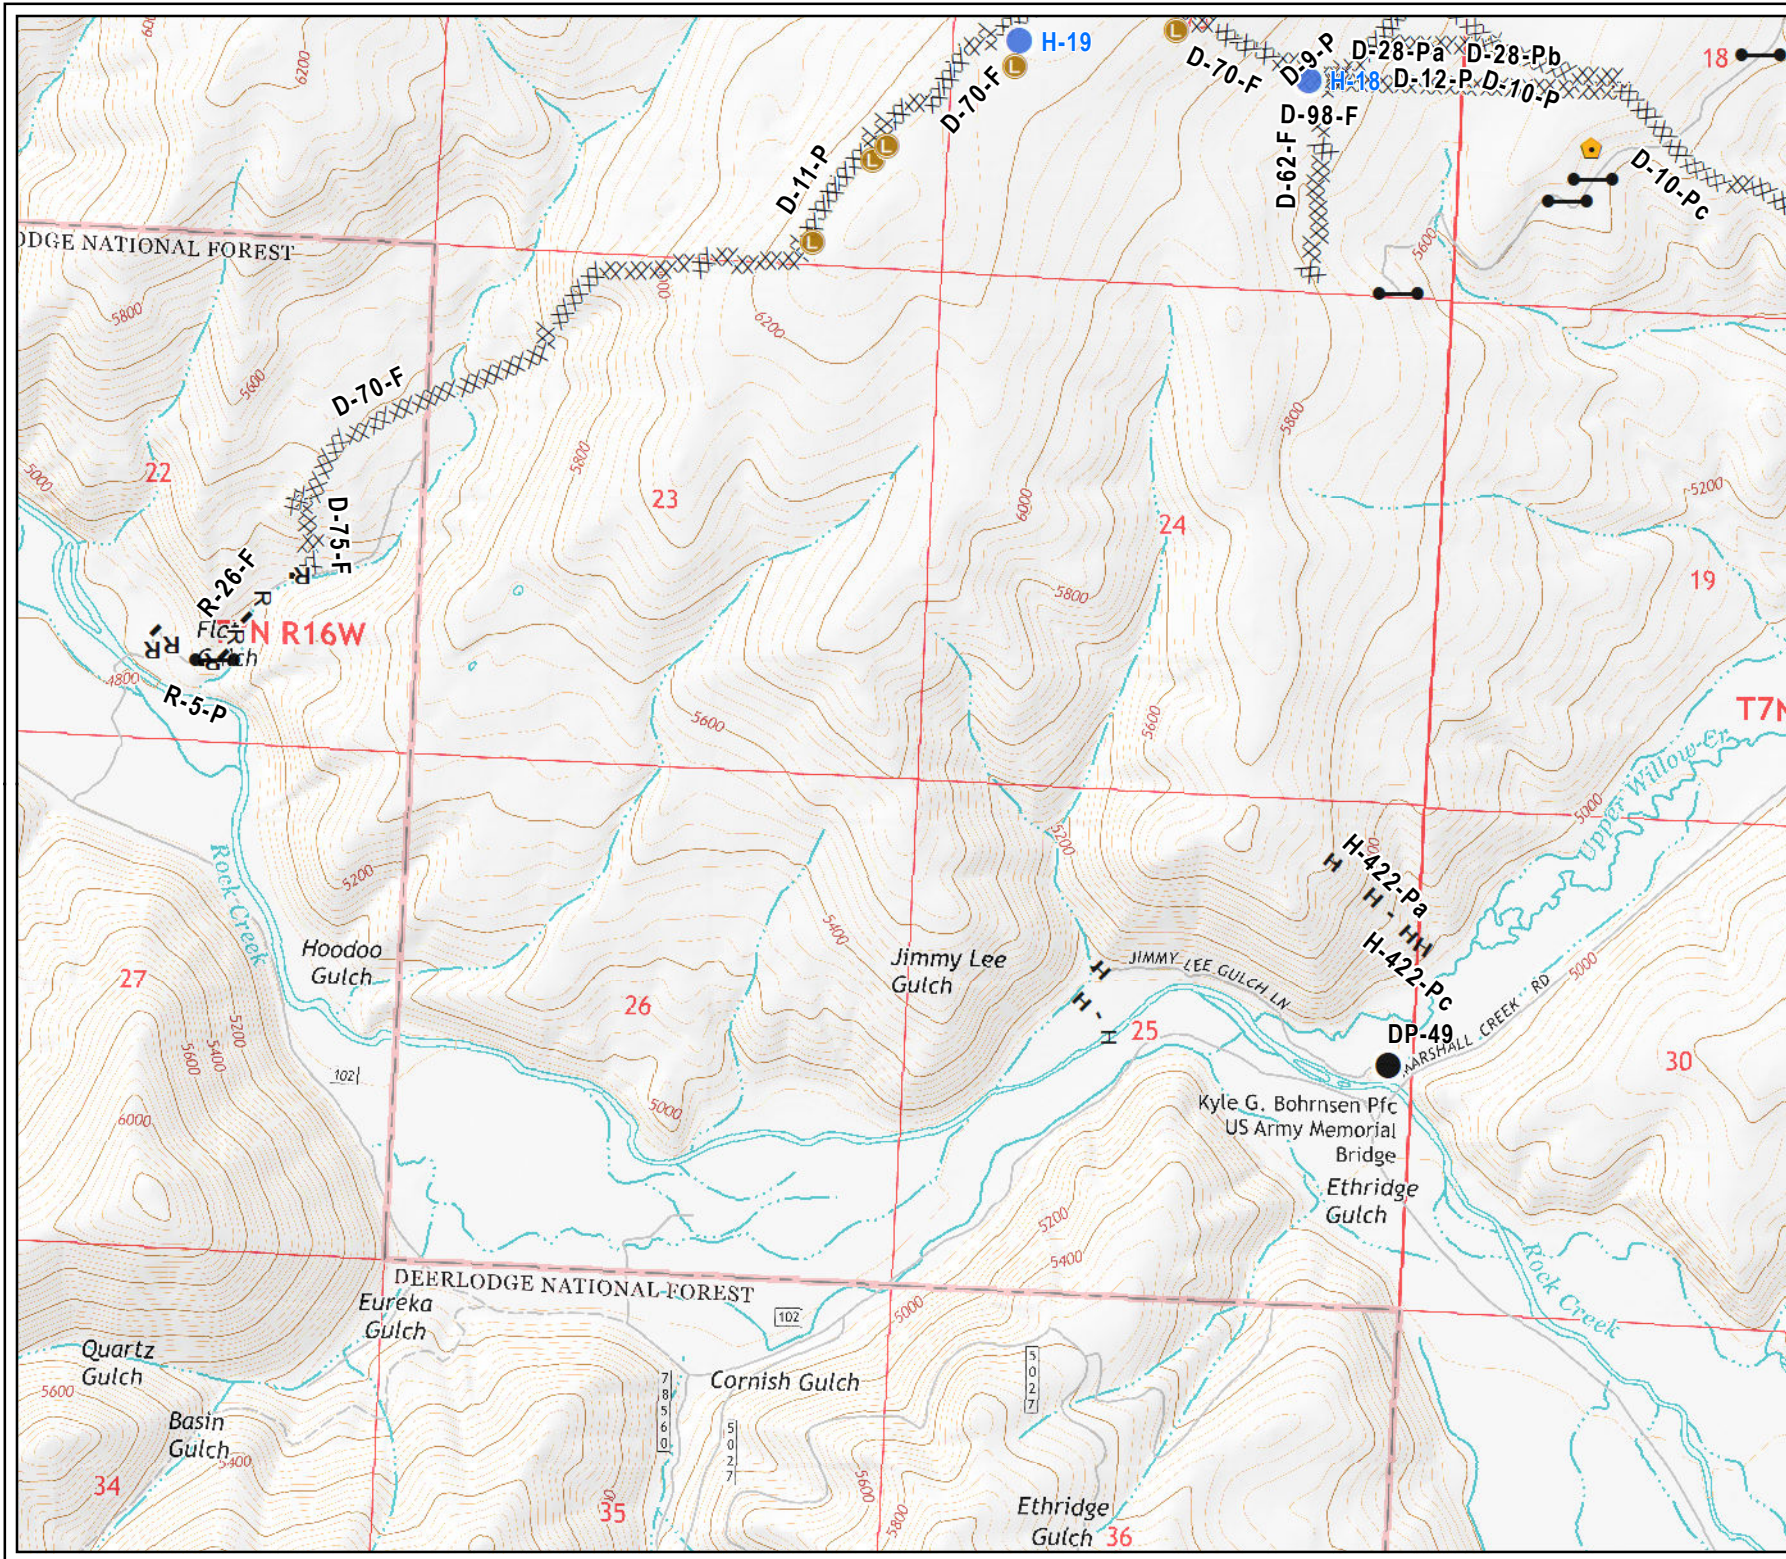

# Meyers Sapphire Complex

MT-BDF-002217

## Little Hogback Fire

## Suppression Repair Map

Map # 9

- Branch
- Division
- Uncontrolled Fire Edge
- Completed Dozer Line
- R - R Road as Completed Line
- H - Completed Hand Line
- Completed Line
- Other Line
- Unknown Line
- Camp
- Closure
- Drop Point
- Gate
- Helibase
- Helispot
- Incident Command Post
- Landmark
- Photo Point
- Safety Zone
- Logging Decks