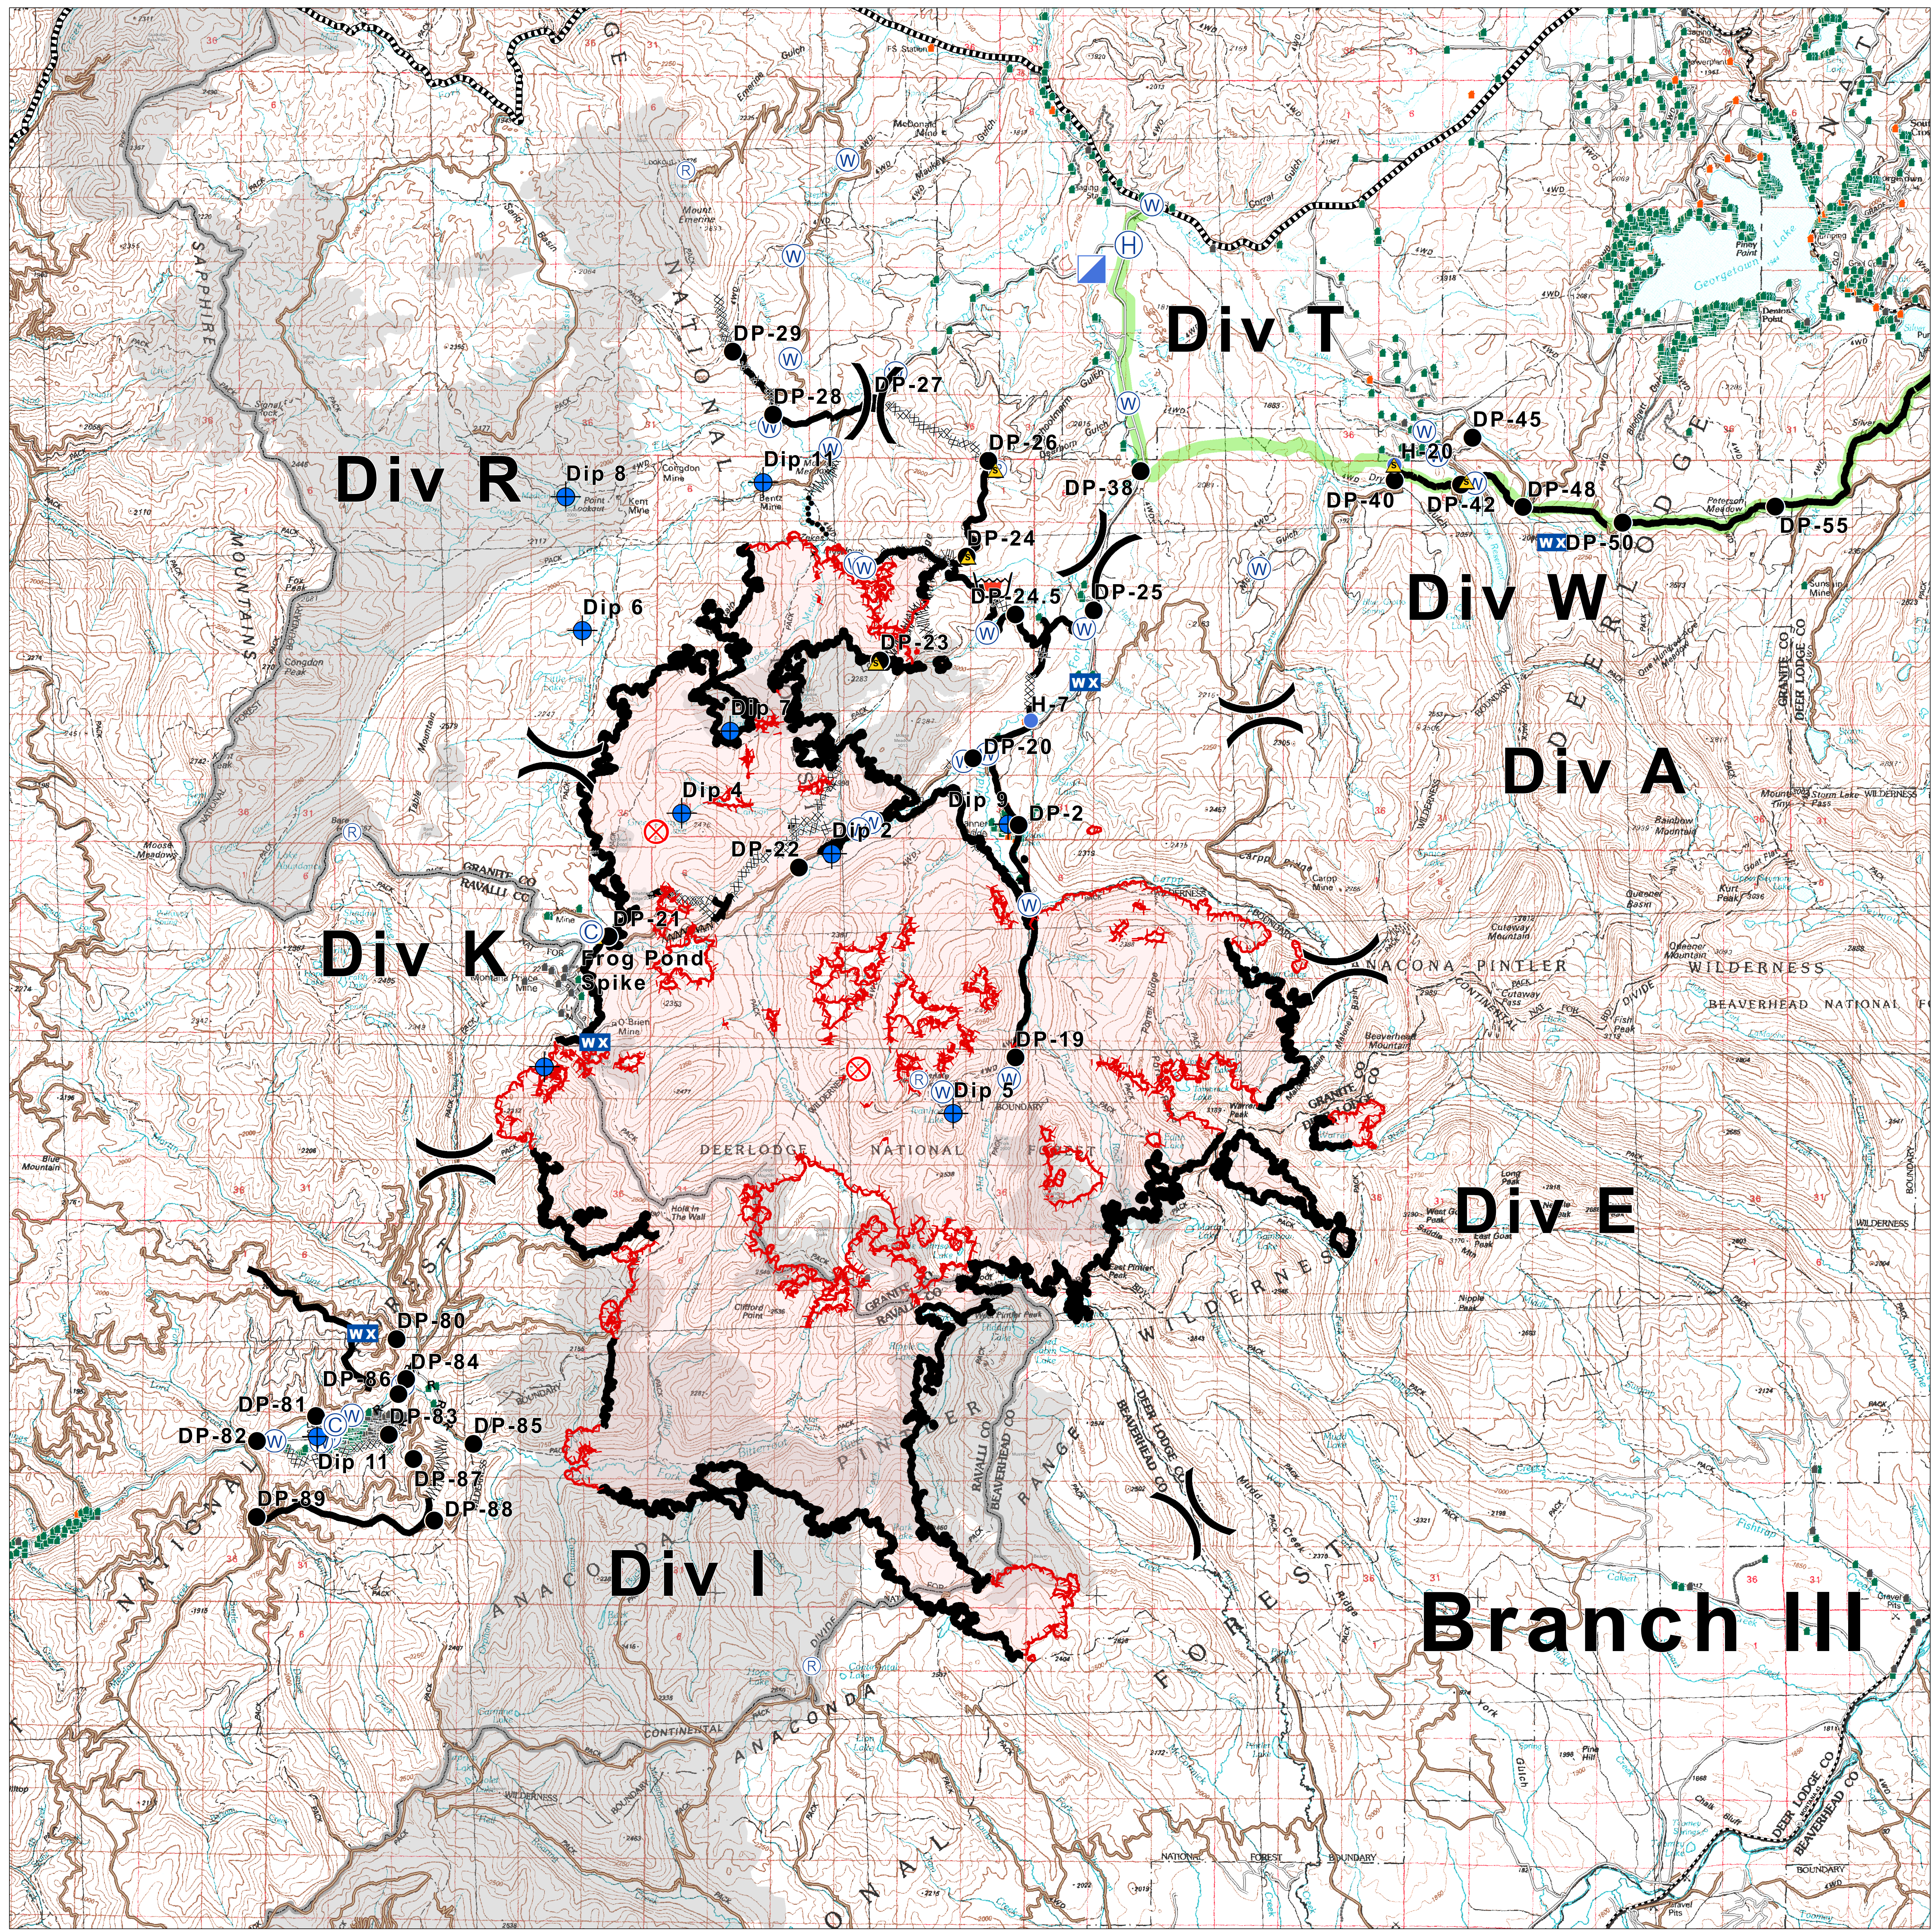

# BRIEFING MAP

9/17/2017

## Meyers Sapphire Complex

## Meyers Fire

MT-BDF-002217

- Uncontrolled Fire Edge
- Completed Line
- Road as Completed Line
- Completed Dozer Line
- Completed Burnout
- Line Break Completed
- Fire Break Planned or Incomplete
- Planned Fire Line
- Planned Secondary Line
- Contingency Line
- Incident Command Post
- Camp
- Drop Point
- Helibase
- Helispot
- Dip Site
- Fire Origin
- Mobile Weather Unit
- Repeater
- Retardant/Mud Pit
- Safety Zone
- Water Source
- Single Residence
- Non Residential Commercial
- Other Minor Structures
- Fire History Post 1980

Fire perimeter as of 09/16/2017 @ 1000  
Meyers Fire: 62,034 acres

0 1 2 3 4  
Miles