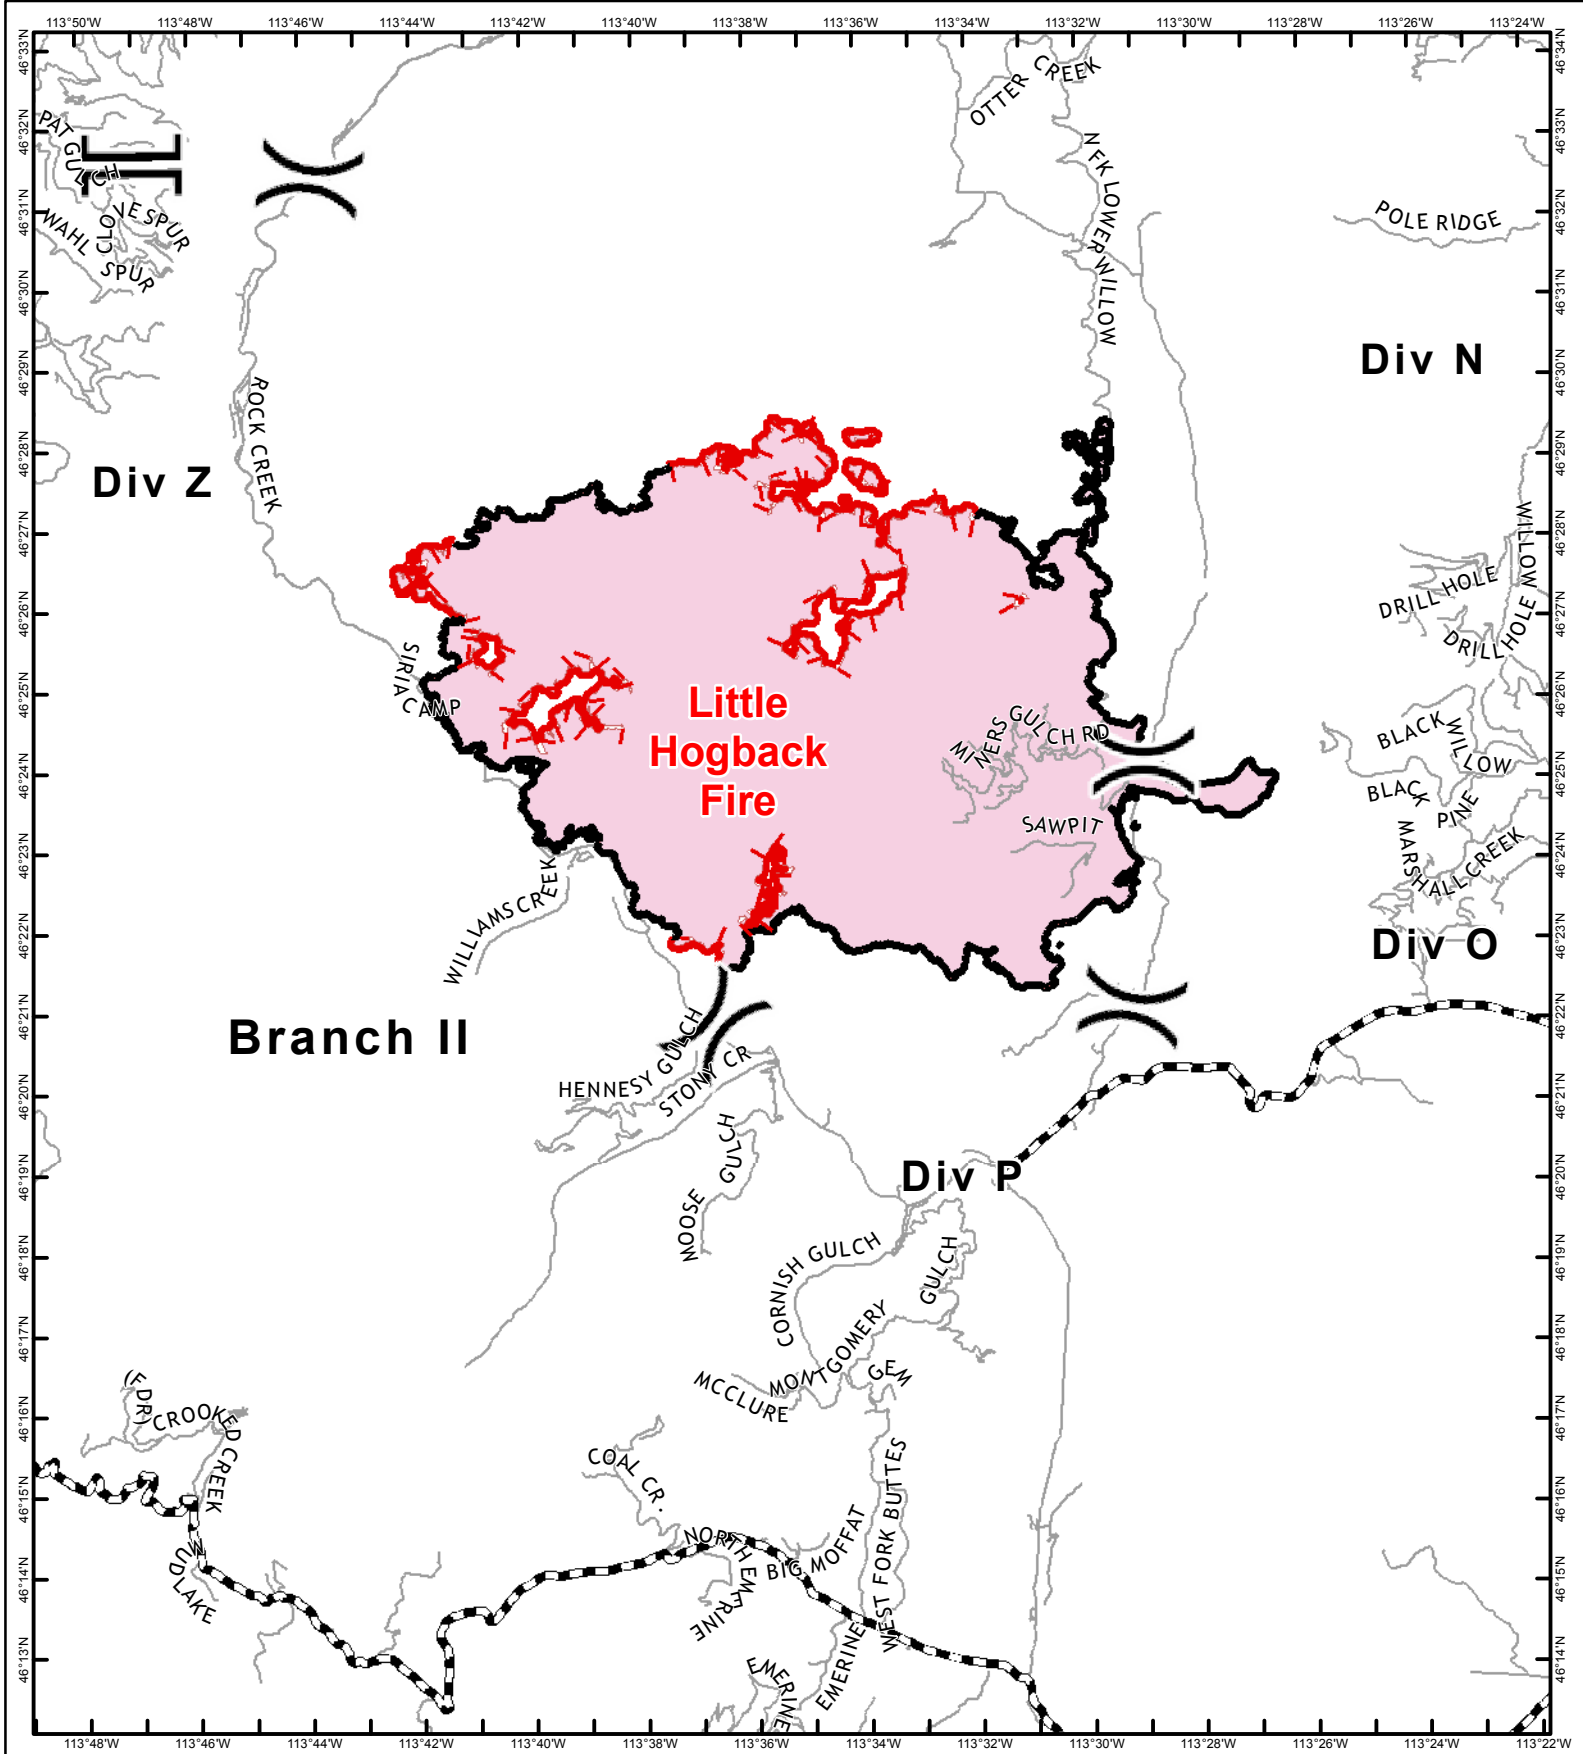

Meyers Sapphire Complex
MT-BDF-00217
September 17-19, 2017

Branch III
 Meyers Fire: 62,034 ac

Fire perimeter from 9/16/2017 @ 1000

-  Division Break
-  Branch Break
-  Uncontrolled Fire Edge
-  Completed Line

Meysers Sapphire Complex
MT-BDF-00217
September 17-19, 2017

Branch II
 Little Hogback Fire: 34,552 ac

-  Division Break
-  Branch Break
-  Uncontrolled Fire Edge
-  Completed Line

Fire perimeter from 9/16/2017 @ 1000

Meyers Sapphire Complex
MT-BDF-00217
September 17-19, 2017

Branch I
 Goat Creek Fire: 8,300 ac
 Sliderock Fire: 901 ac

Fire perimeter from 9/16/2017 @ 1000

-  Division Break
-  Branch Break
-  Uncontrolled Fire Edge
-  Completed Line