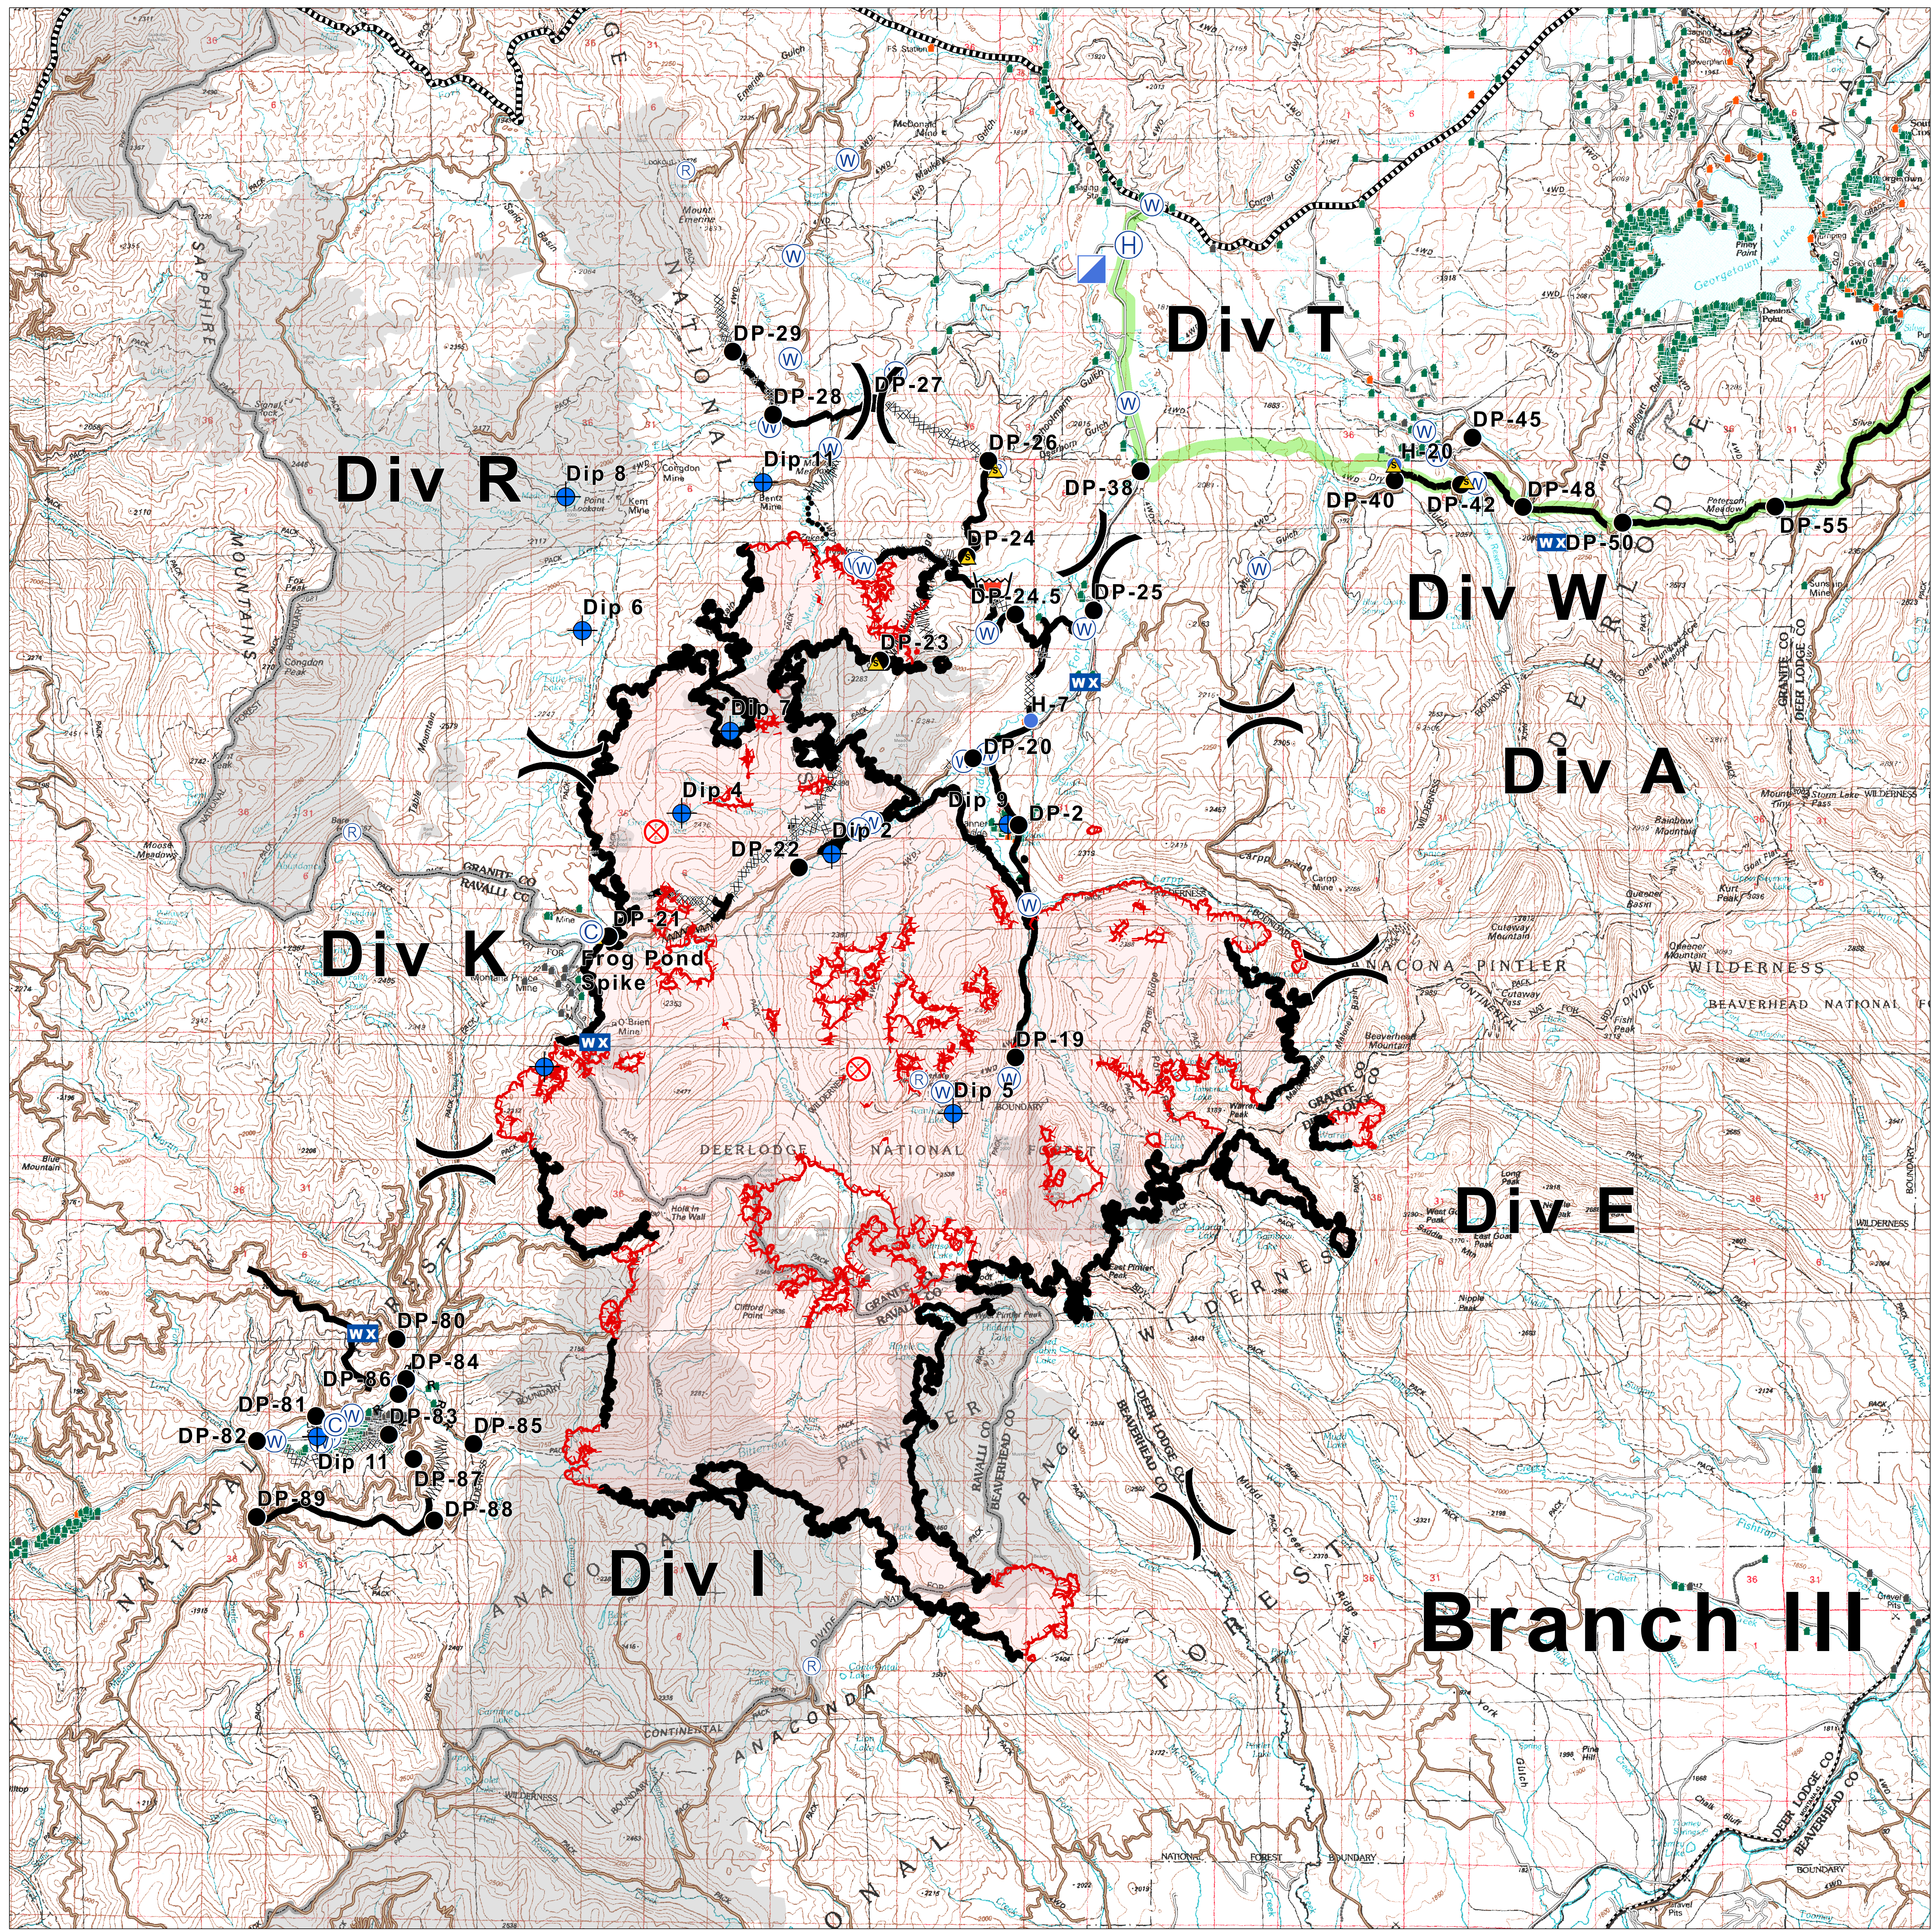

# BRIEFING MAP

9/18/2017

## Meyers Sapphire Complex

## Meyers Fire

MT-BDF-002217

- Uncontrolled Fire Edge
- Completed Line
- R · R · Road as Completed Line
- Completed Dozer Line
- Completed Burnout
- Line Break Completed
- Fire Break Planned or Incomplete
- Planned Fire Line
- Planned Secondary Line
- Contingency Line
- Incident Command Post
- Camp
- Drop Point
- Helibase
- Helispot
- Dip Site
- Fire Origin
- Mobile Weather Unit
- Repeater
- Retardant/Mud Pit
- Safety Zone
- Water Source
- Single Residence
- Non Residential Commercial
- Other Minor Structures
- Fire History Post 1980

Fire perimeter as of 09/16/2017 @ 1000  
Meyers Fire: 62,034 acres