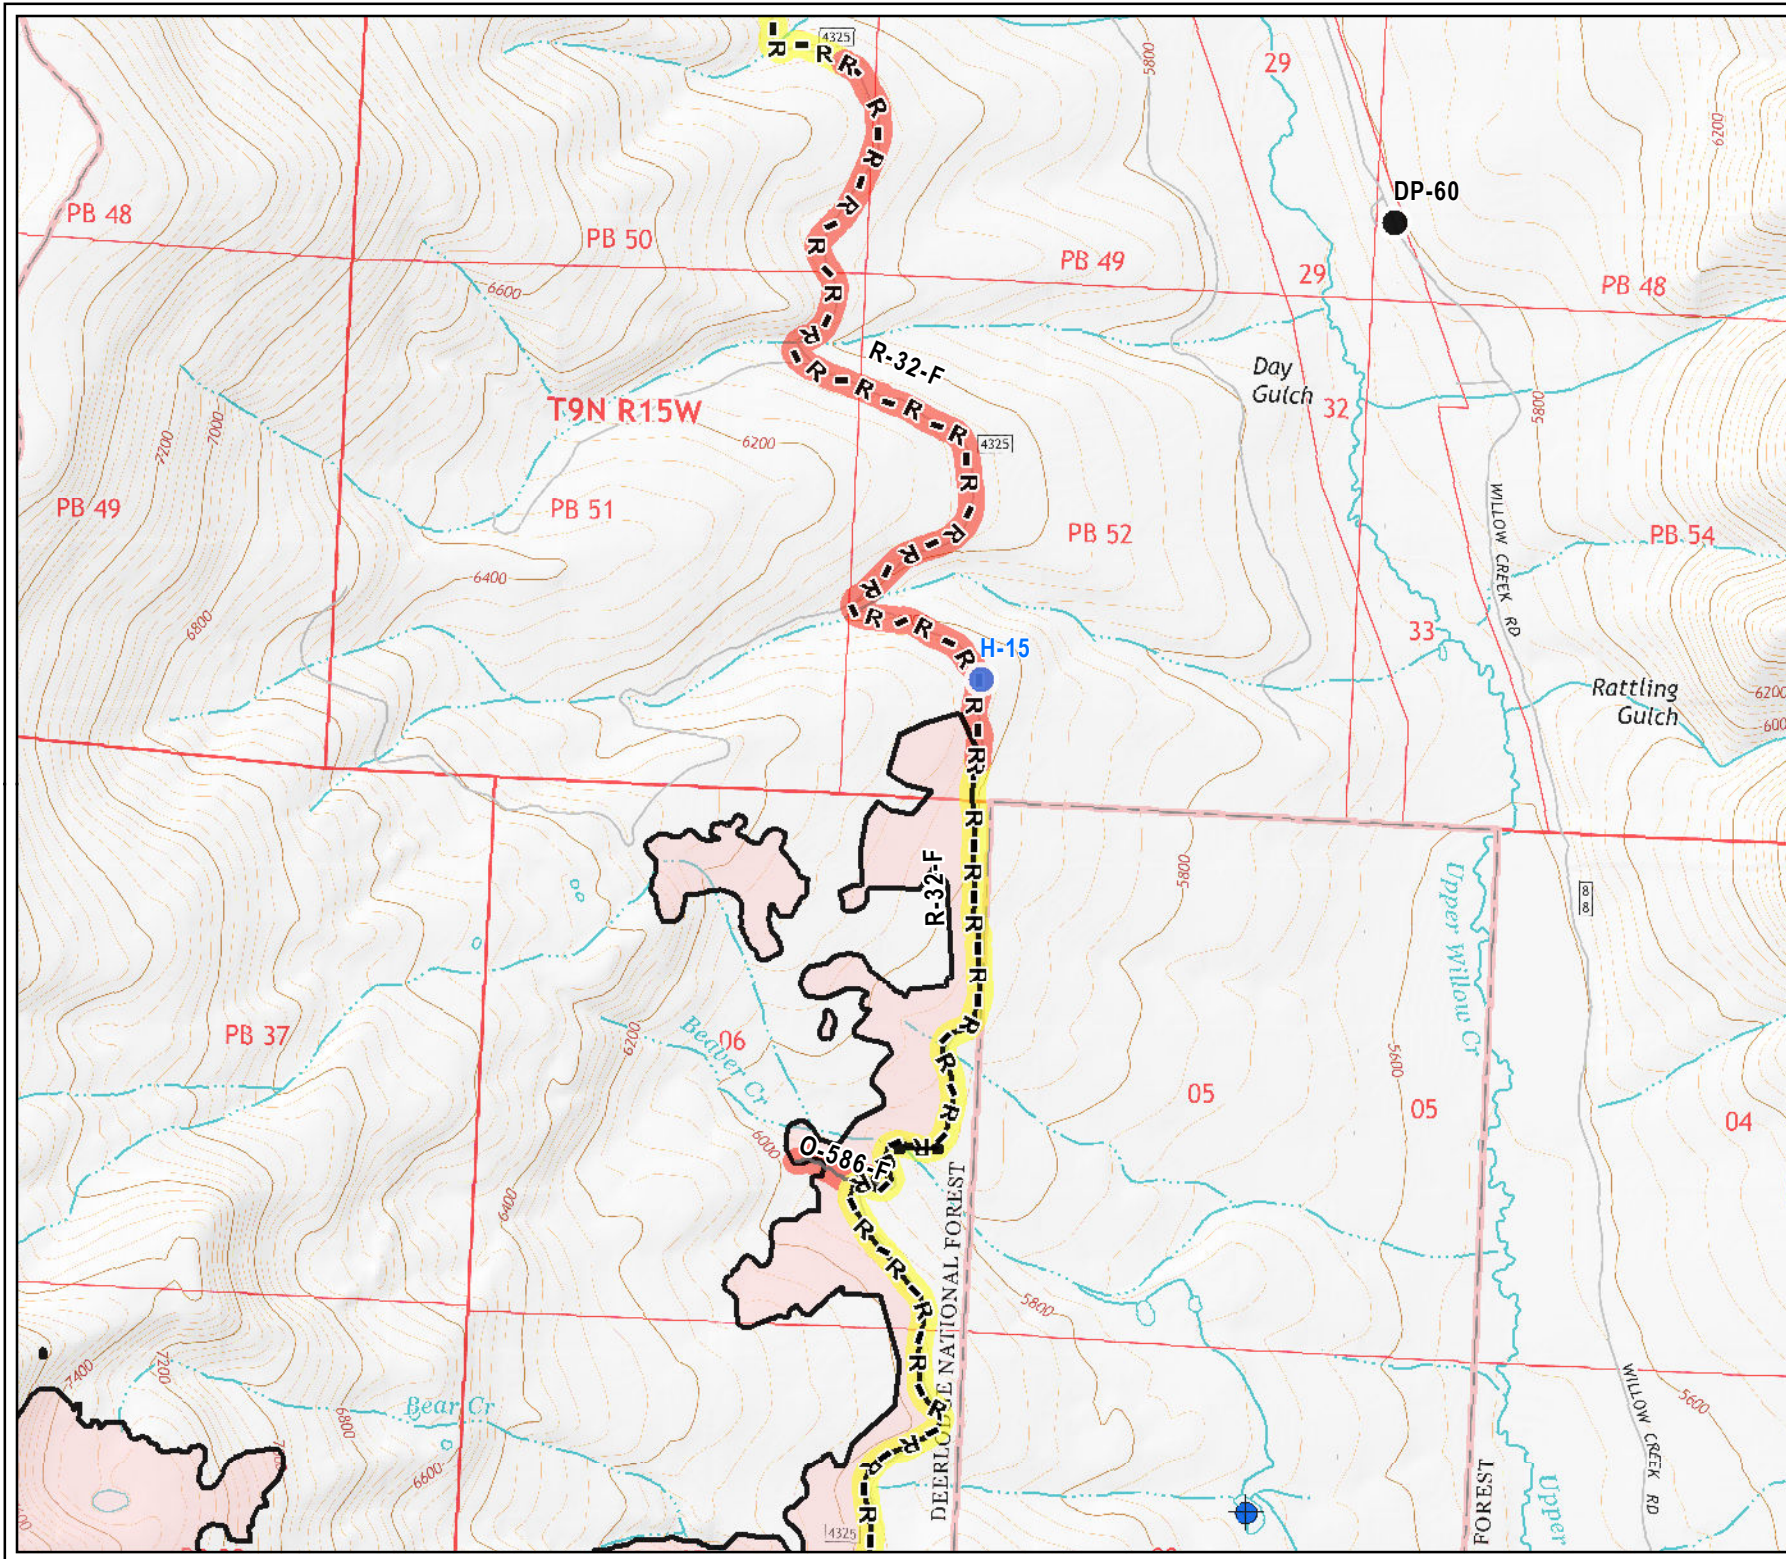

# Meyers Sapphire Complex

MT-BDF-002217

## Little Hogback Fire Suppression Repair Map

9/18/2017

Map # 2

- Branch
- Division
- Uncontrolled Fire Edge
- Completed Dozer Line
- Road as Completed Line
- Completed Hand Line
- Completed Line
- Other Line
- Unknown Line
- Camp
- Closure
- Drop Point
- Gate
- Helibase
- Helispot
- Incident Command Post
- Landmark
- Photo Point
- Safety Zone
- Logging Decks
- Completed - Inspected
- Completed - Ready for Inspection
- In Progress
- Repair Needed
- No Repair Needed
- Unknown

0 1,000  
Feet