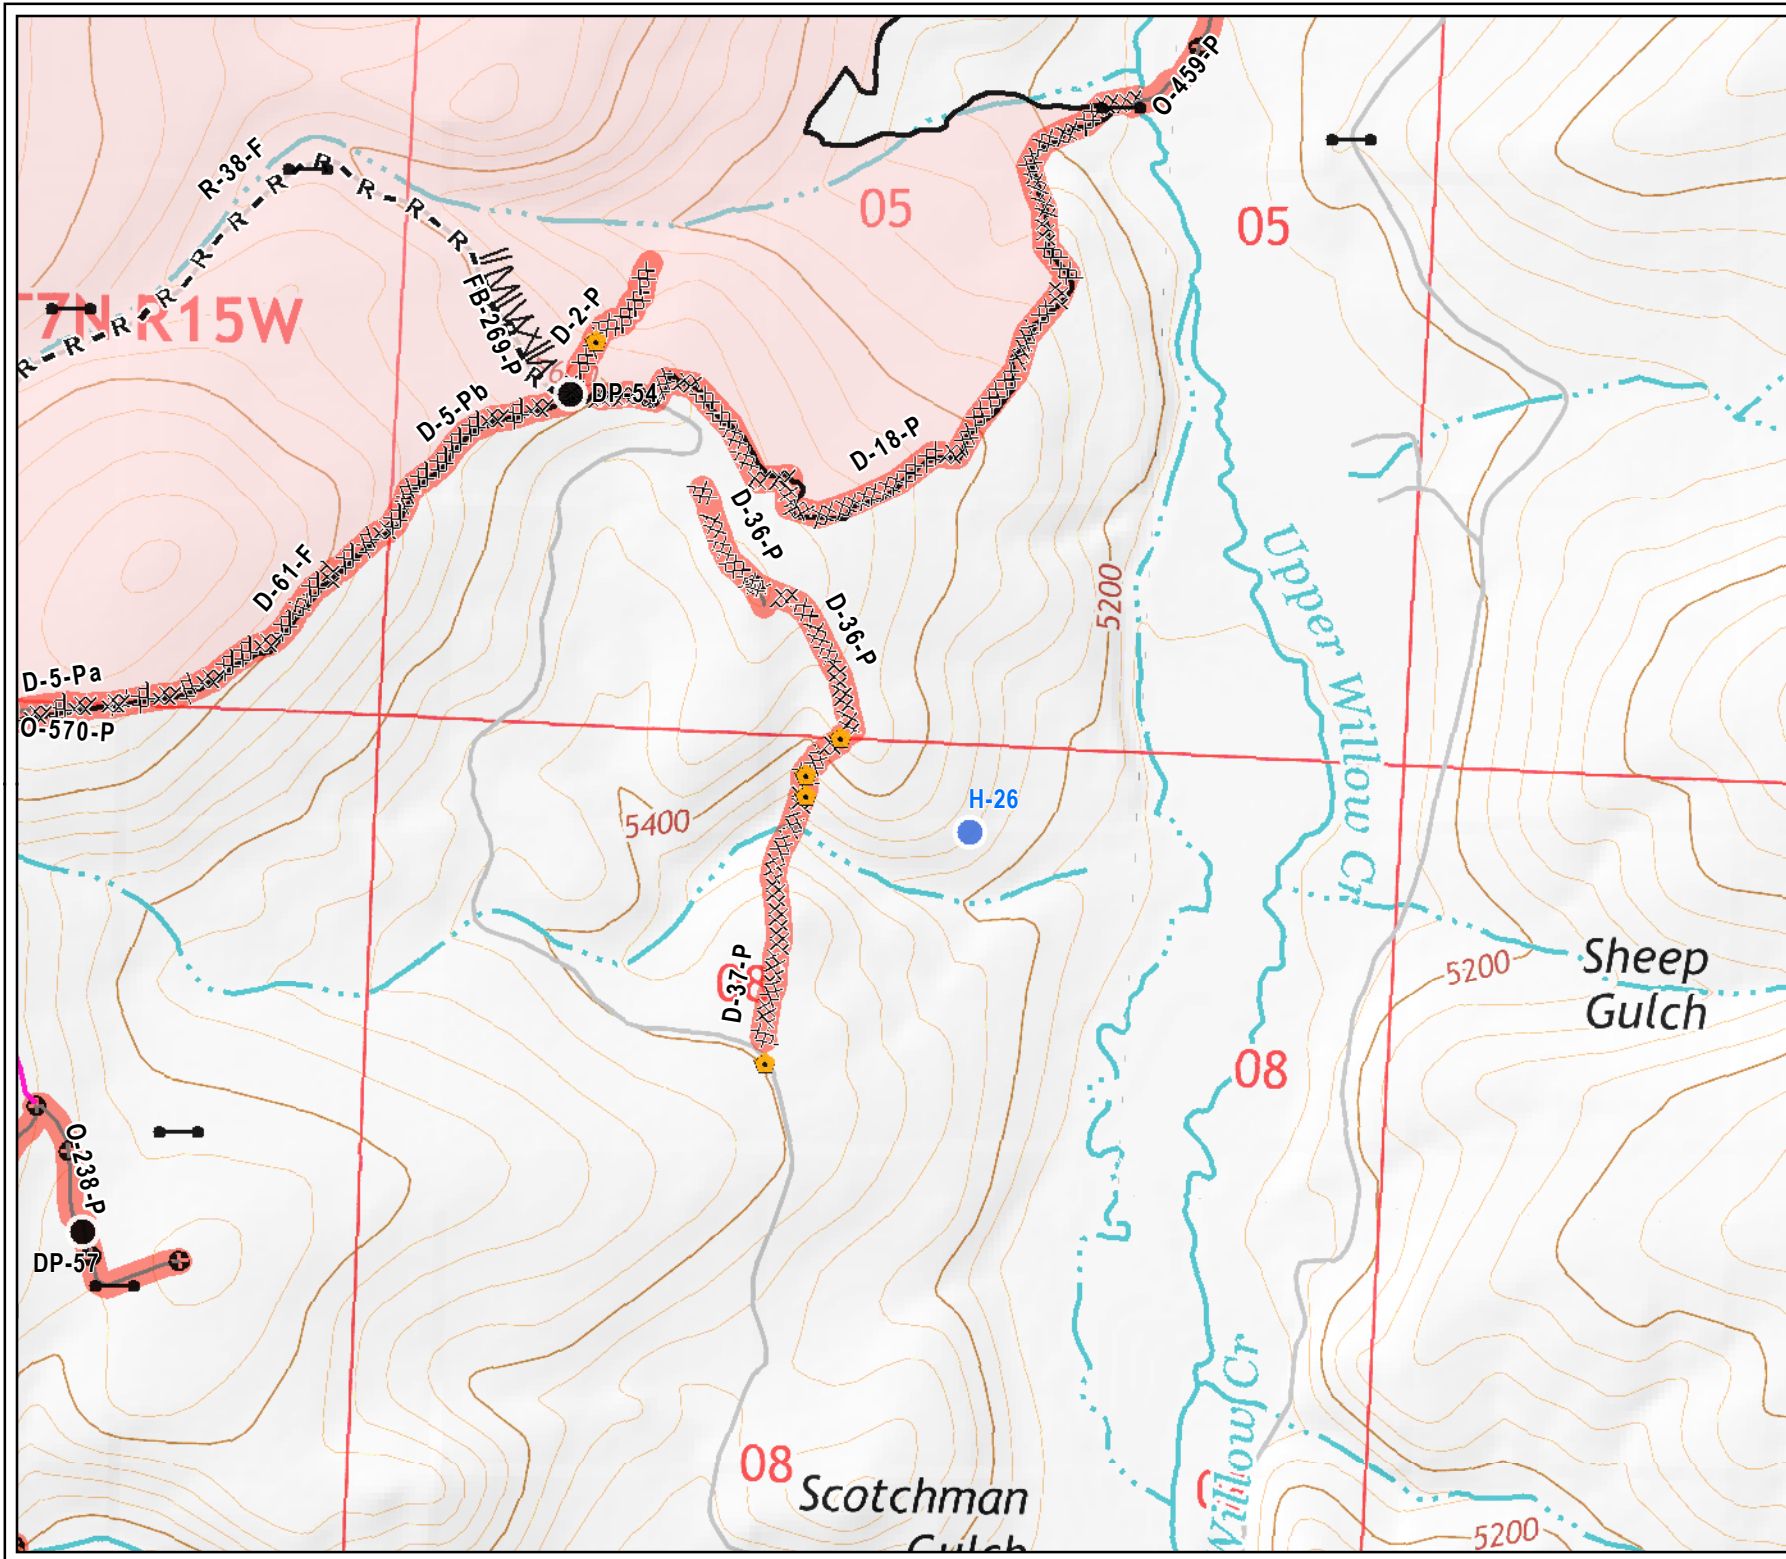

Meyers Sapphire Complex

MT-BDF-002217

Little Hogback Fire Suppression Repair Map

9/18/2017

Map # 7b

-  Branch
-  Division
-  Uncontrolled Fire Edge
-  Completed Dozer Line
-  R - R Road as Completed Line
-  H - Completed Hand Line
-  Completed Line
-  Other Line
-  Unknown Line
-  Camp
-  Closure
-  Drop Point
-  Gate
-  Helibase
-  Helispot
-  Incident Command Post
-  Landmark
-  Photo Point
-  Safety Zone
-  Logging Decks
-  Completed - Inspected
-  Completed - Ready for Inspection
-  In Progress
-  Repair Needed
-  No Repair Needed
-  Unknown