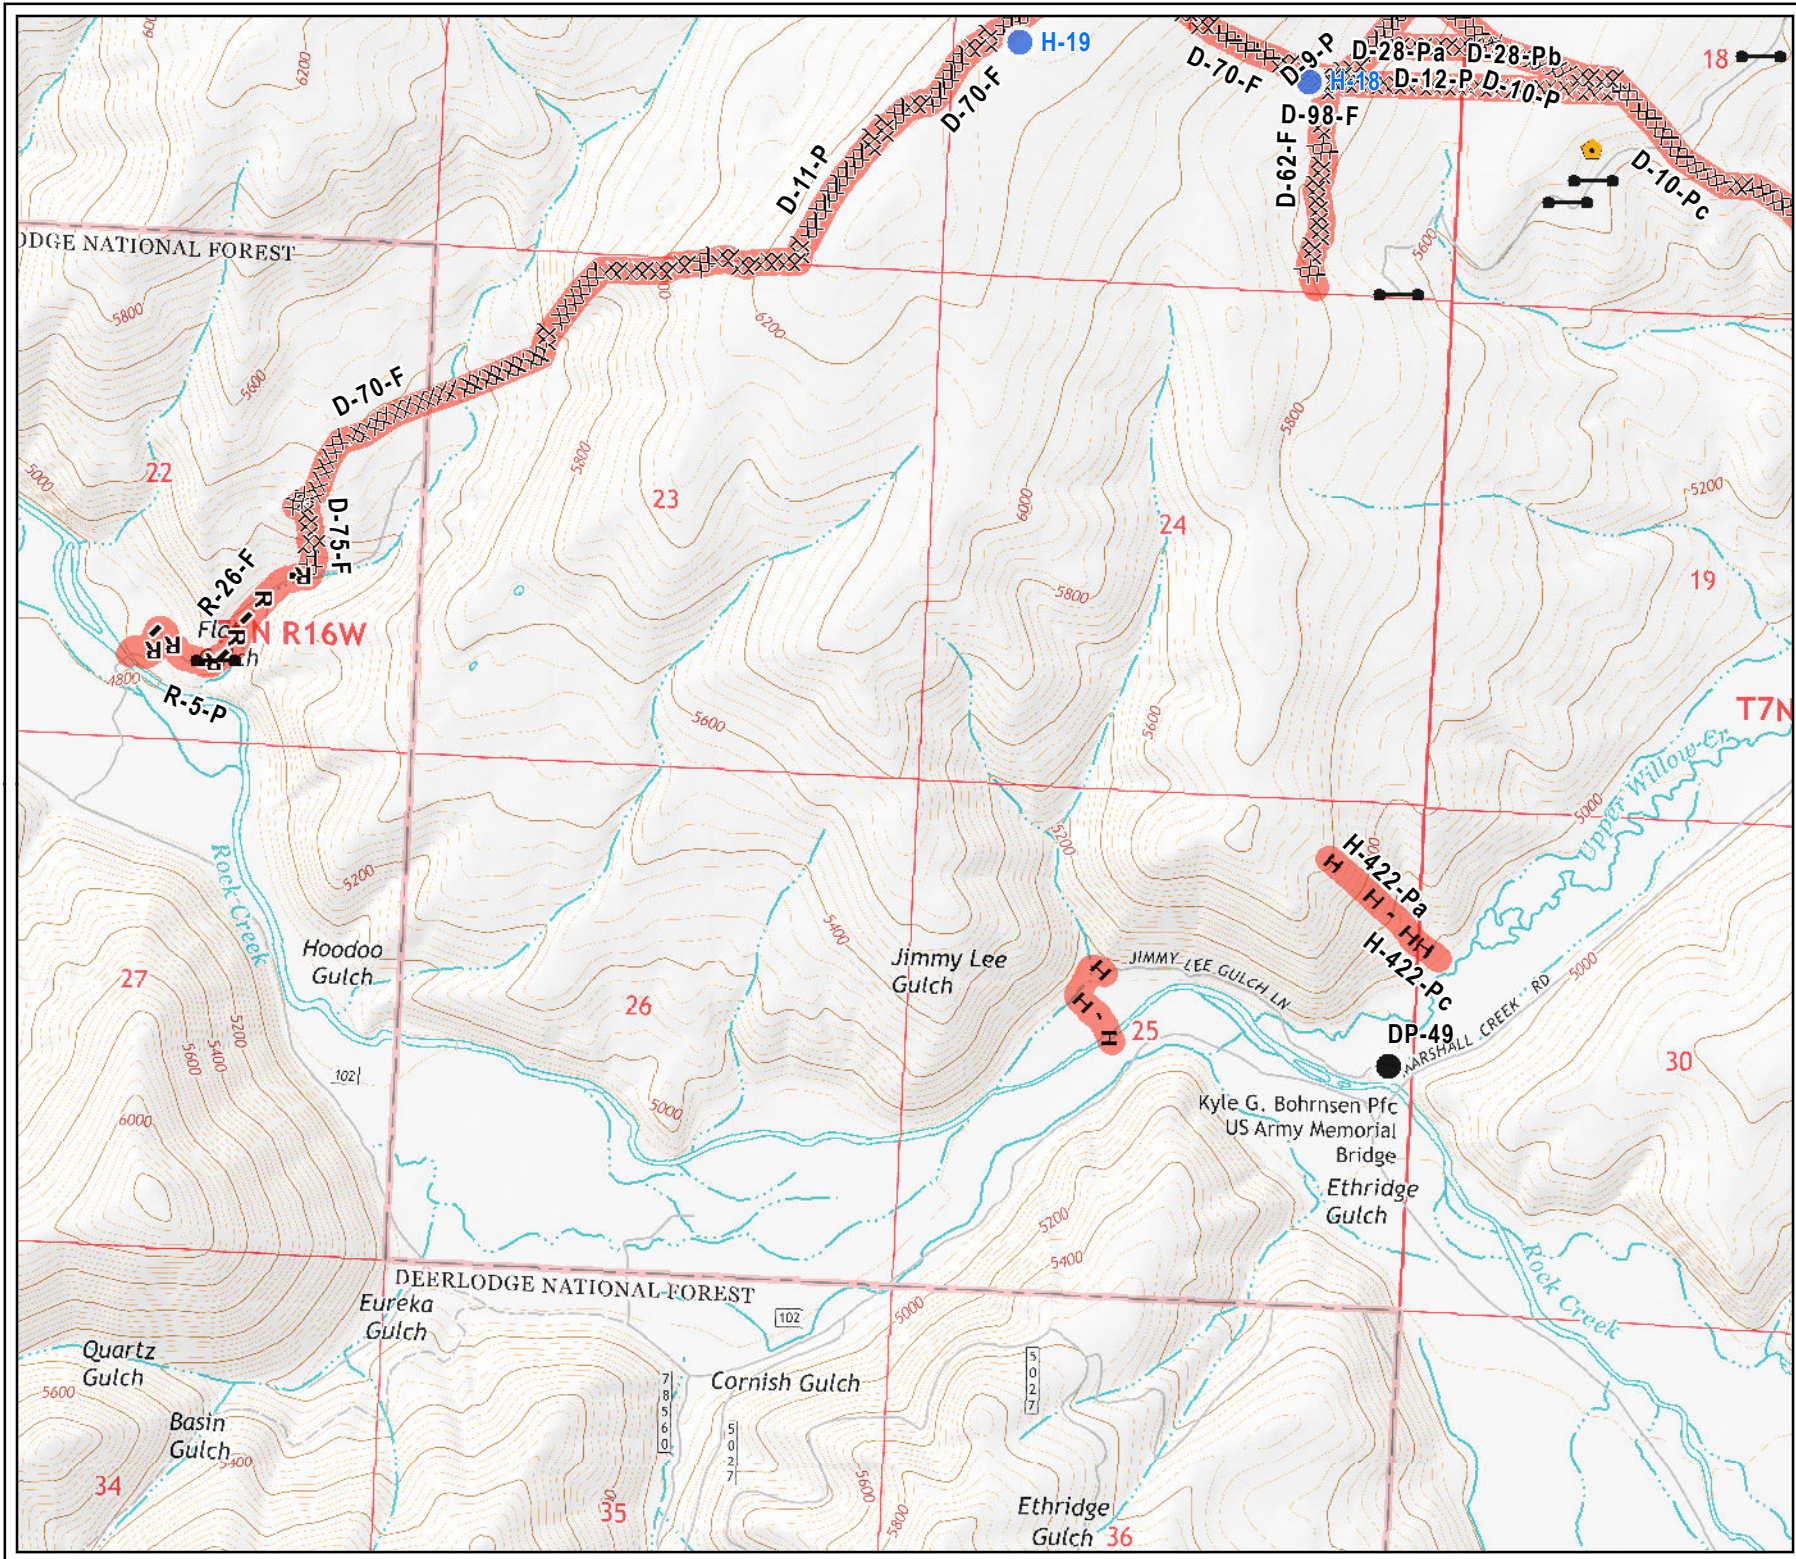

Meyers Sapphire Complex

MT-BDF-002217

Little Hogback Fire Suppression Repair Map

9/18/2017

Map # 9

- Branch
- Division
- Uncontrolled Fire Edge
- Completed Dozer Line
- R • R Road as Completed Line
- H - Completed Hand Line
- Completed Line
- Other Line
- Unknown Line
- Camp
- Closure
- Drop Point
- Gate
- Helibase
- Helispot
- Incident Command Post
- Landmark
- Photo Point
- Safety Zone
- Logging Decks
- Completed - Inspected
- Completed - Ready for Inspection
- In Progress
- Repair Needed
- No Repair Needed
- Unknown