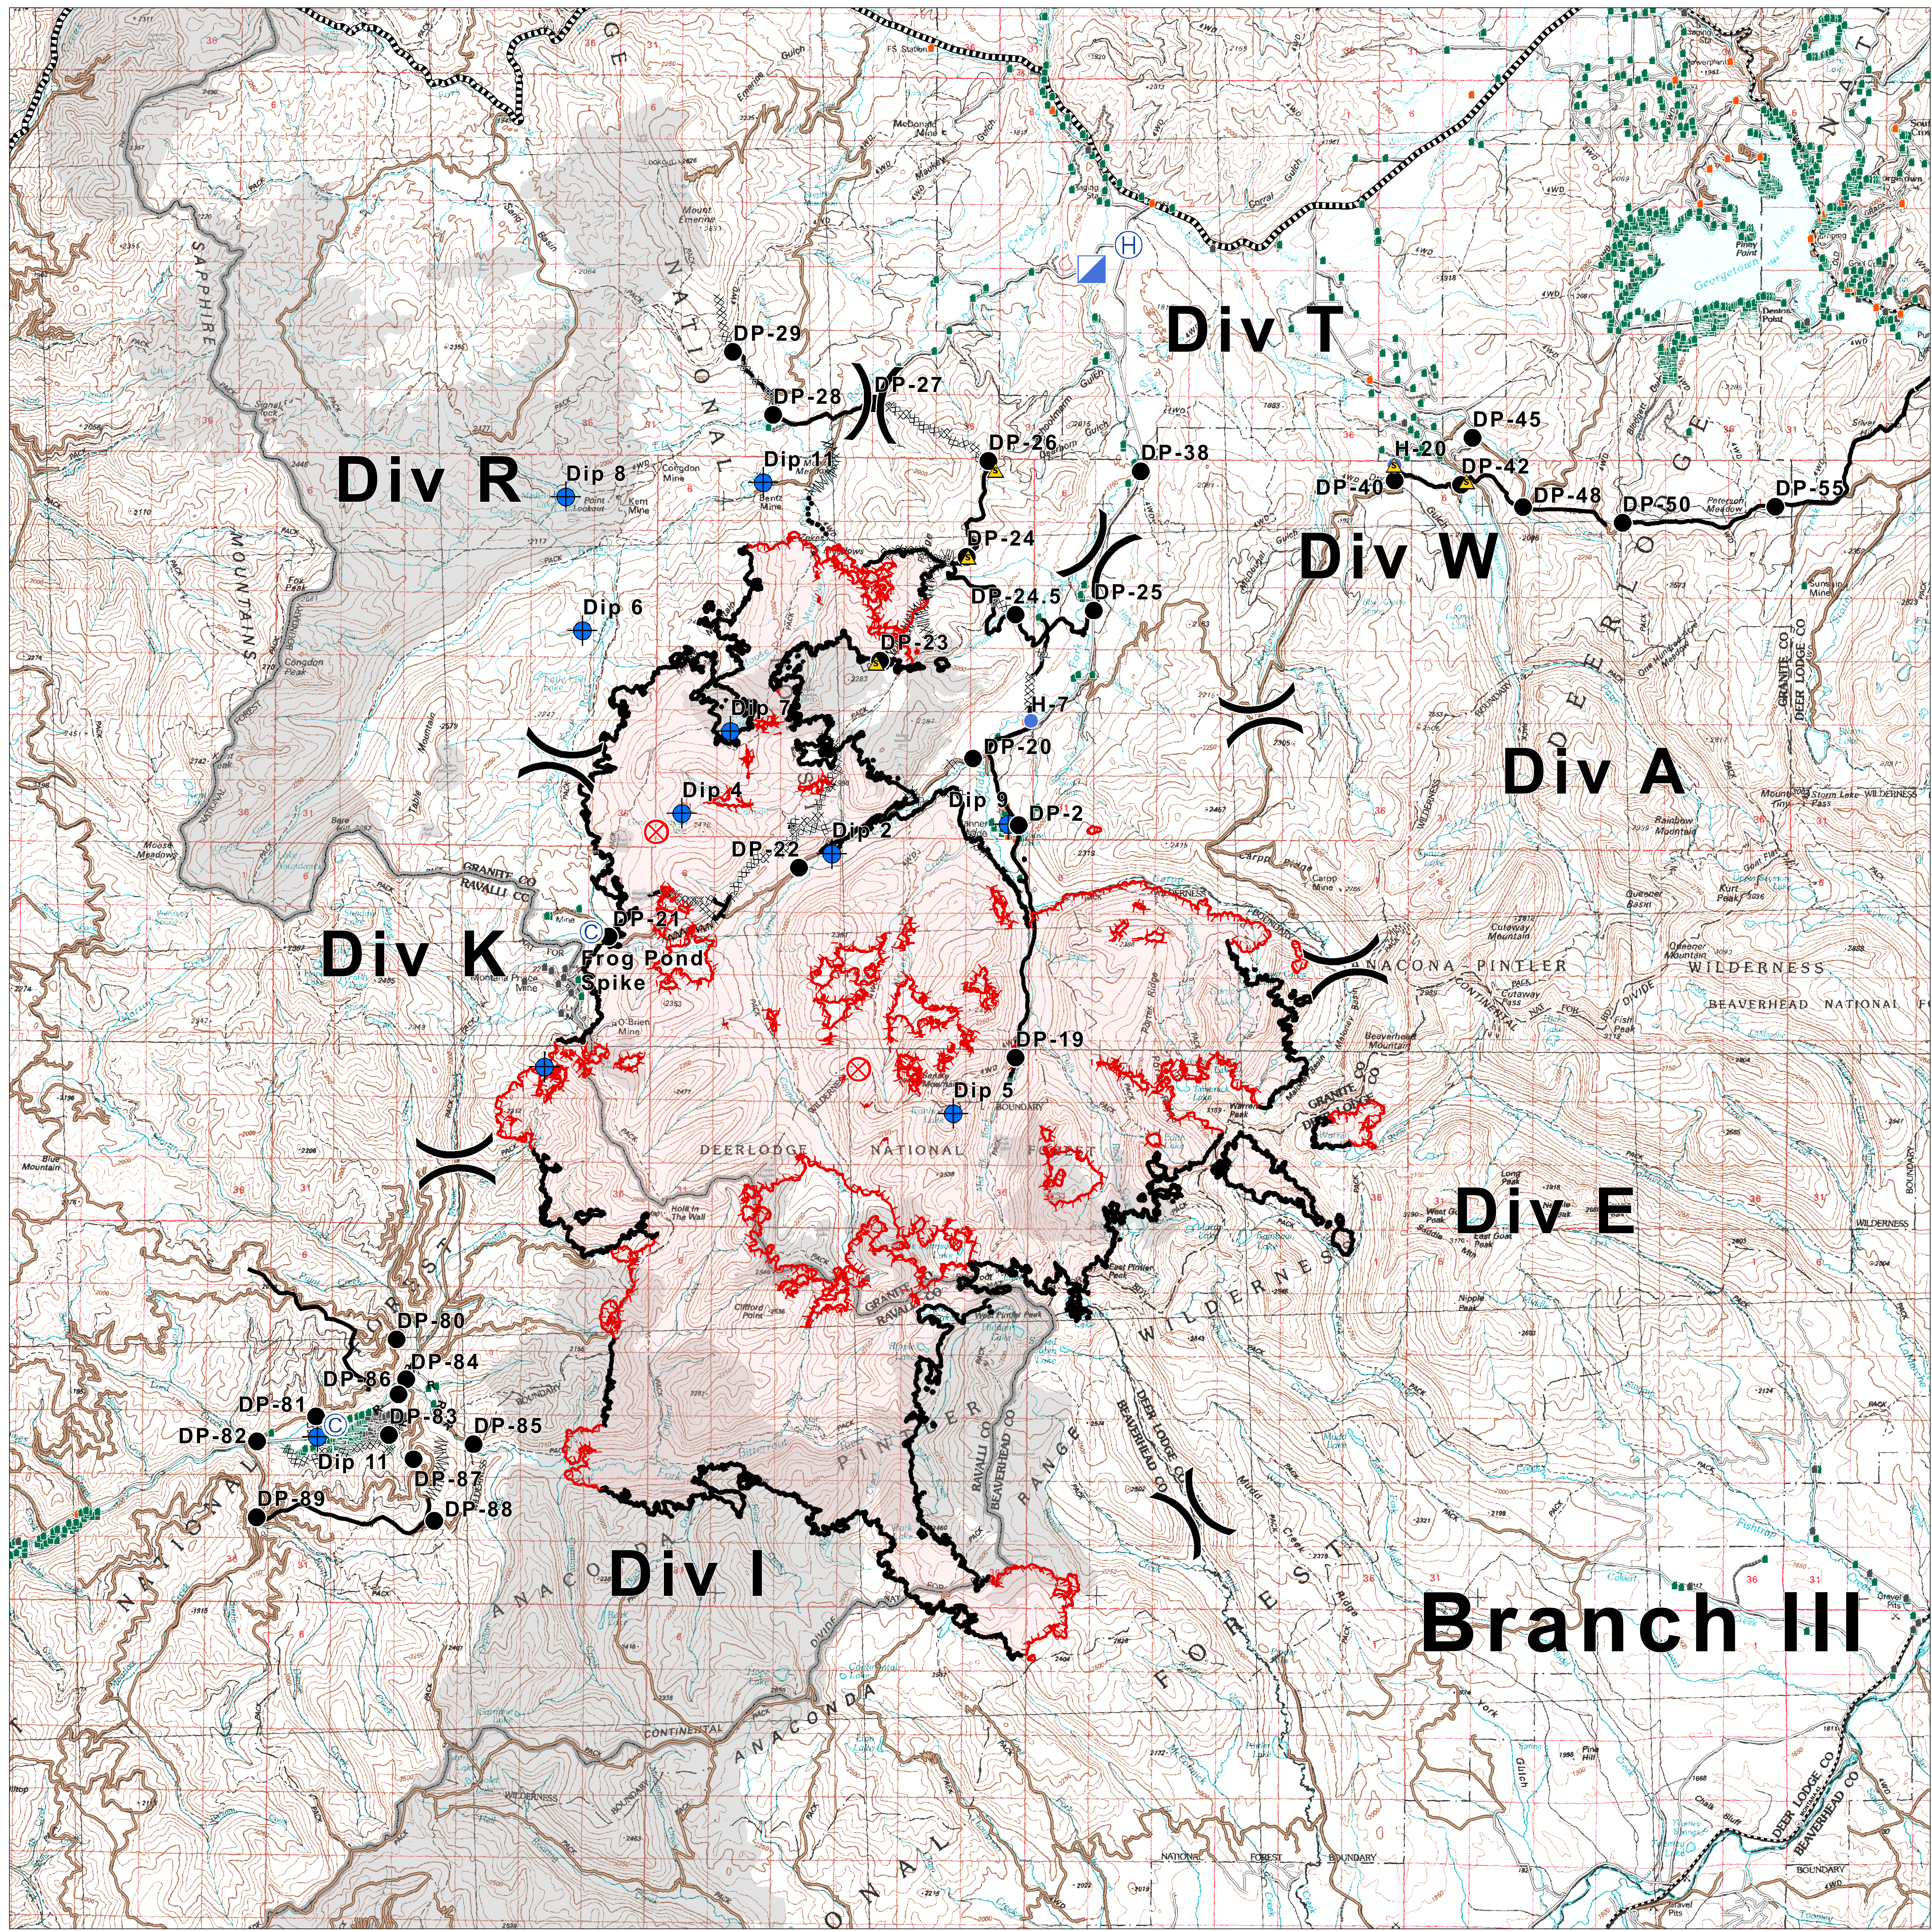

# BRIEFING MAP

9/19/2017

## Meyers Sapphire Complex

## Meyers Fire

MT-BDF-002217

- Uncontrolled Fire Edge
- Completed Line
- R · R · Road as Completed Line
- Completed Dozer Line
- Completed Burnout
- Line Break Completed
- Fire Break Planned or Incomplete
- Planned Fire Line
- Planned Secondary Line
- Incident Command Post
- Camp
- Drop Point
- Helibase
- Helispot
- Dip Site
- Fire Origin
- Safety Zone
- Single Residence
- Non Residential Commercial
- Other Minor Structures
- Fire History Post 1980

# Branch III

Fire perimeter as of 09/16/2017 @ 1000  
Meyers Fire: 62,034 acres