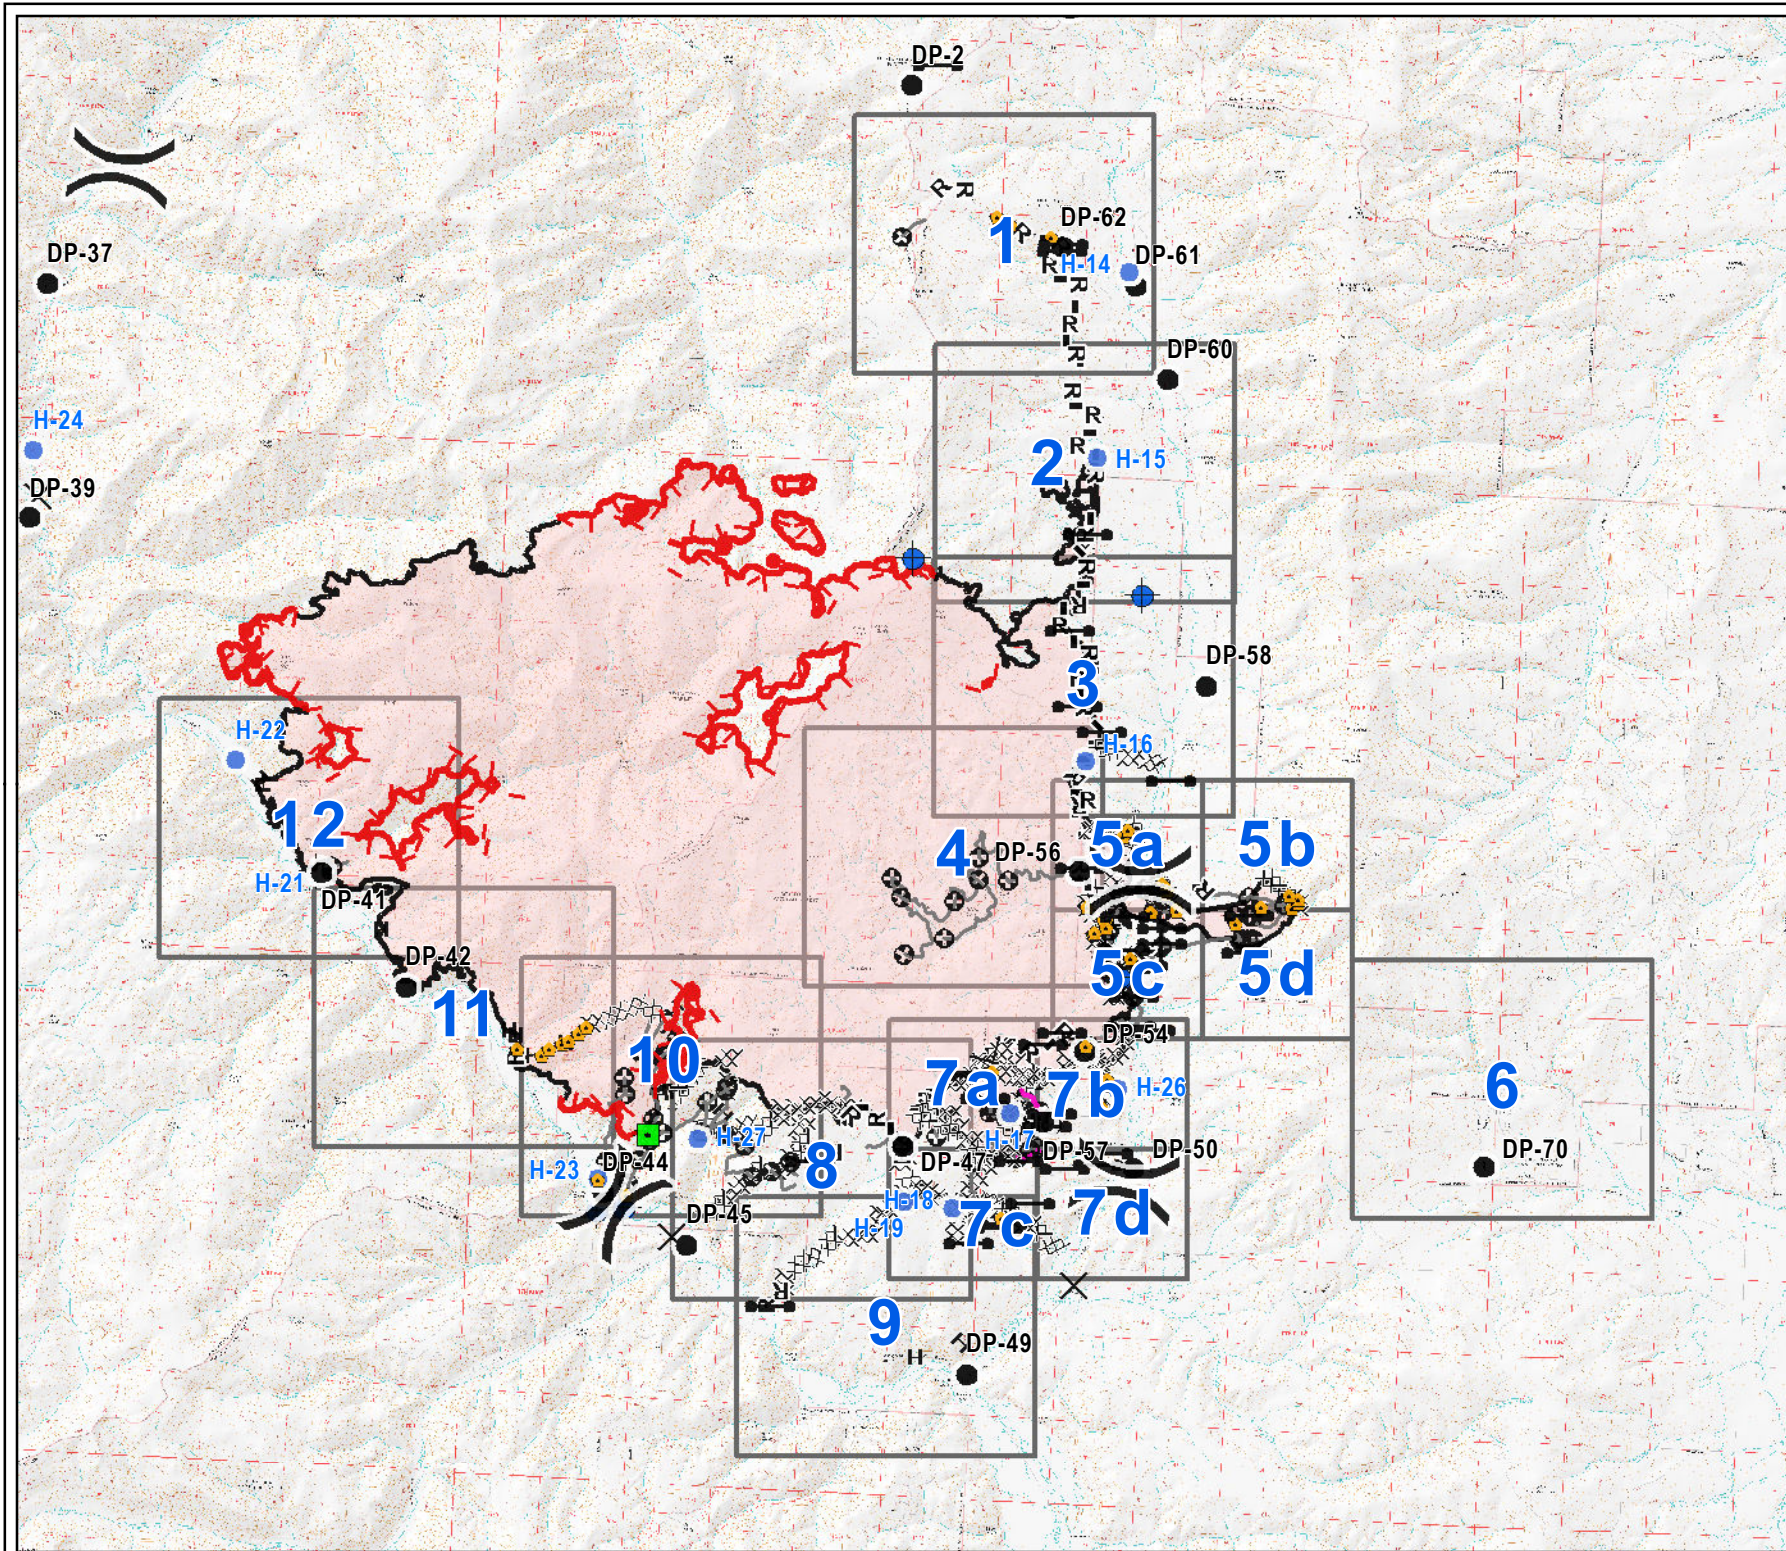

# Meyers Sapphire Complex

MT-BDF-002217

## Little Hogback Fire

9/19/2017

### Suppression Repair Index Map

- Branch
- Division
- Uncontrolled Fire Edge
- Completed Dozer Line
- R • R Road as Completed Line
- Completed Hand Line
- Completed Line
- Other Line
- Unknown Line
- Camp
- Closure
- Drop Point
- Gate
- Helibase
- Helispot
- Incident Command Post
- Landmark
- Photo Point
- Safety Zone
- Logging Decks