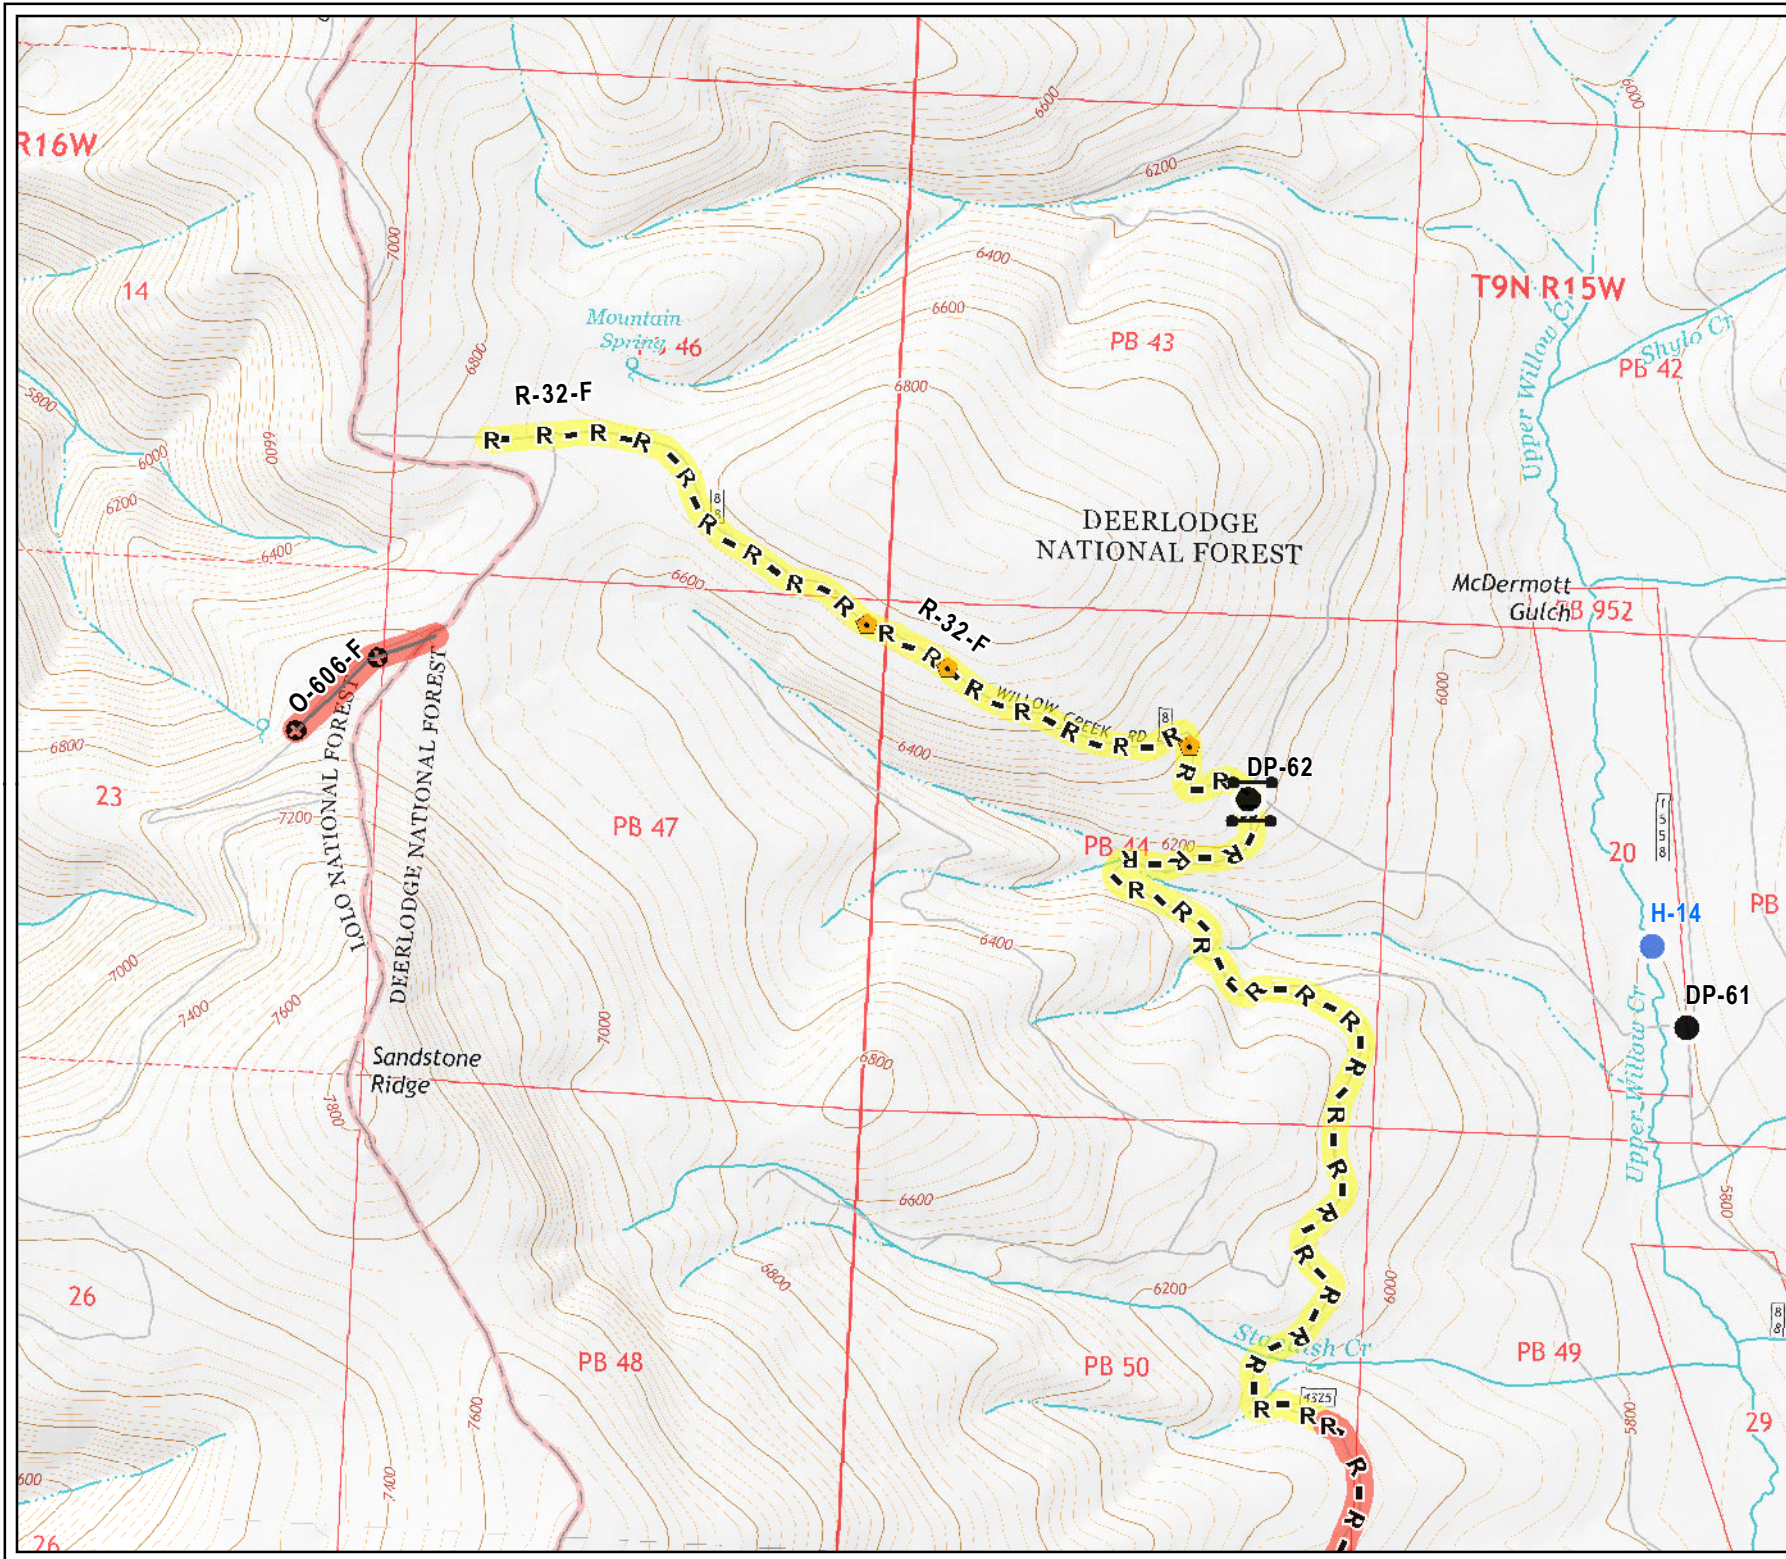

Meyers Sapphire Complex

MT-BDF-002217

Little Hogback Fire Suppression Repair Map

9/19/2017

Map # 1

- Branch
- Division
- Uncontrolled Fire Edge
- Completed Dozer Line
- R - R Road as Completed Line
- H - Completed Hand Line
- Completed Line
- Other Line
- Unknown Line
- Camp
- Closure
- Drop Point
- Gate
- Helibase
- Helispot
- Incident Command Post
- Landmark
- Photo Point
- Safety Zone
- Logging Decks
- Completed - Inspected
- Completed - Ready for Inspection
- In Progress
- Repair Needed
- No Repair Needed
- Unknown

0 1,000
Feet