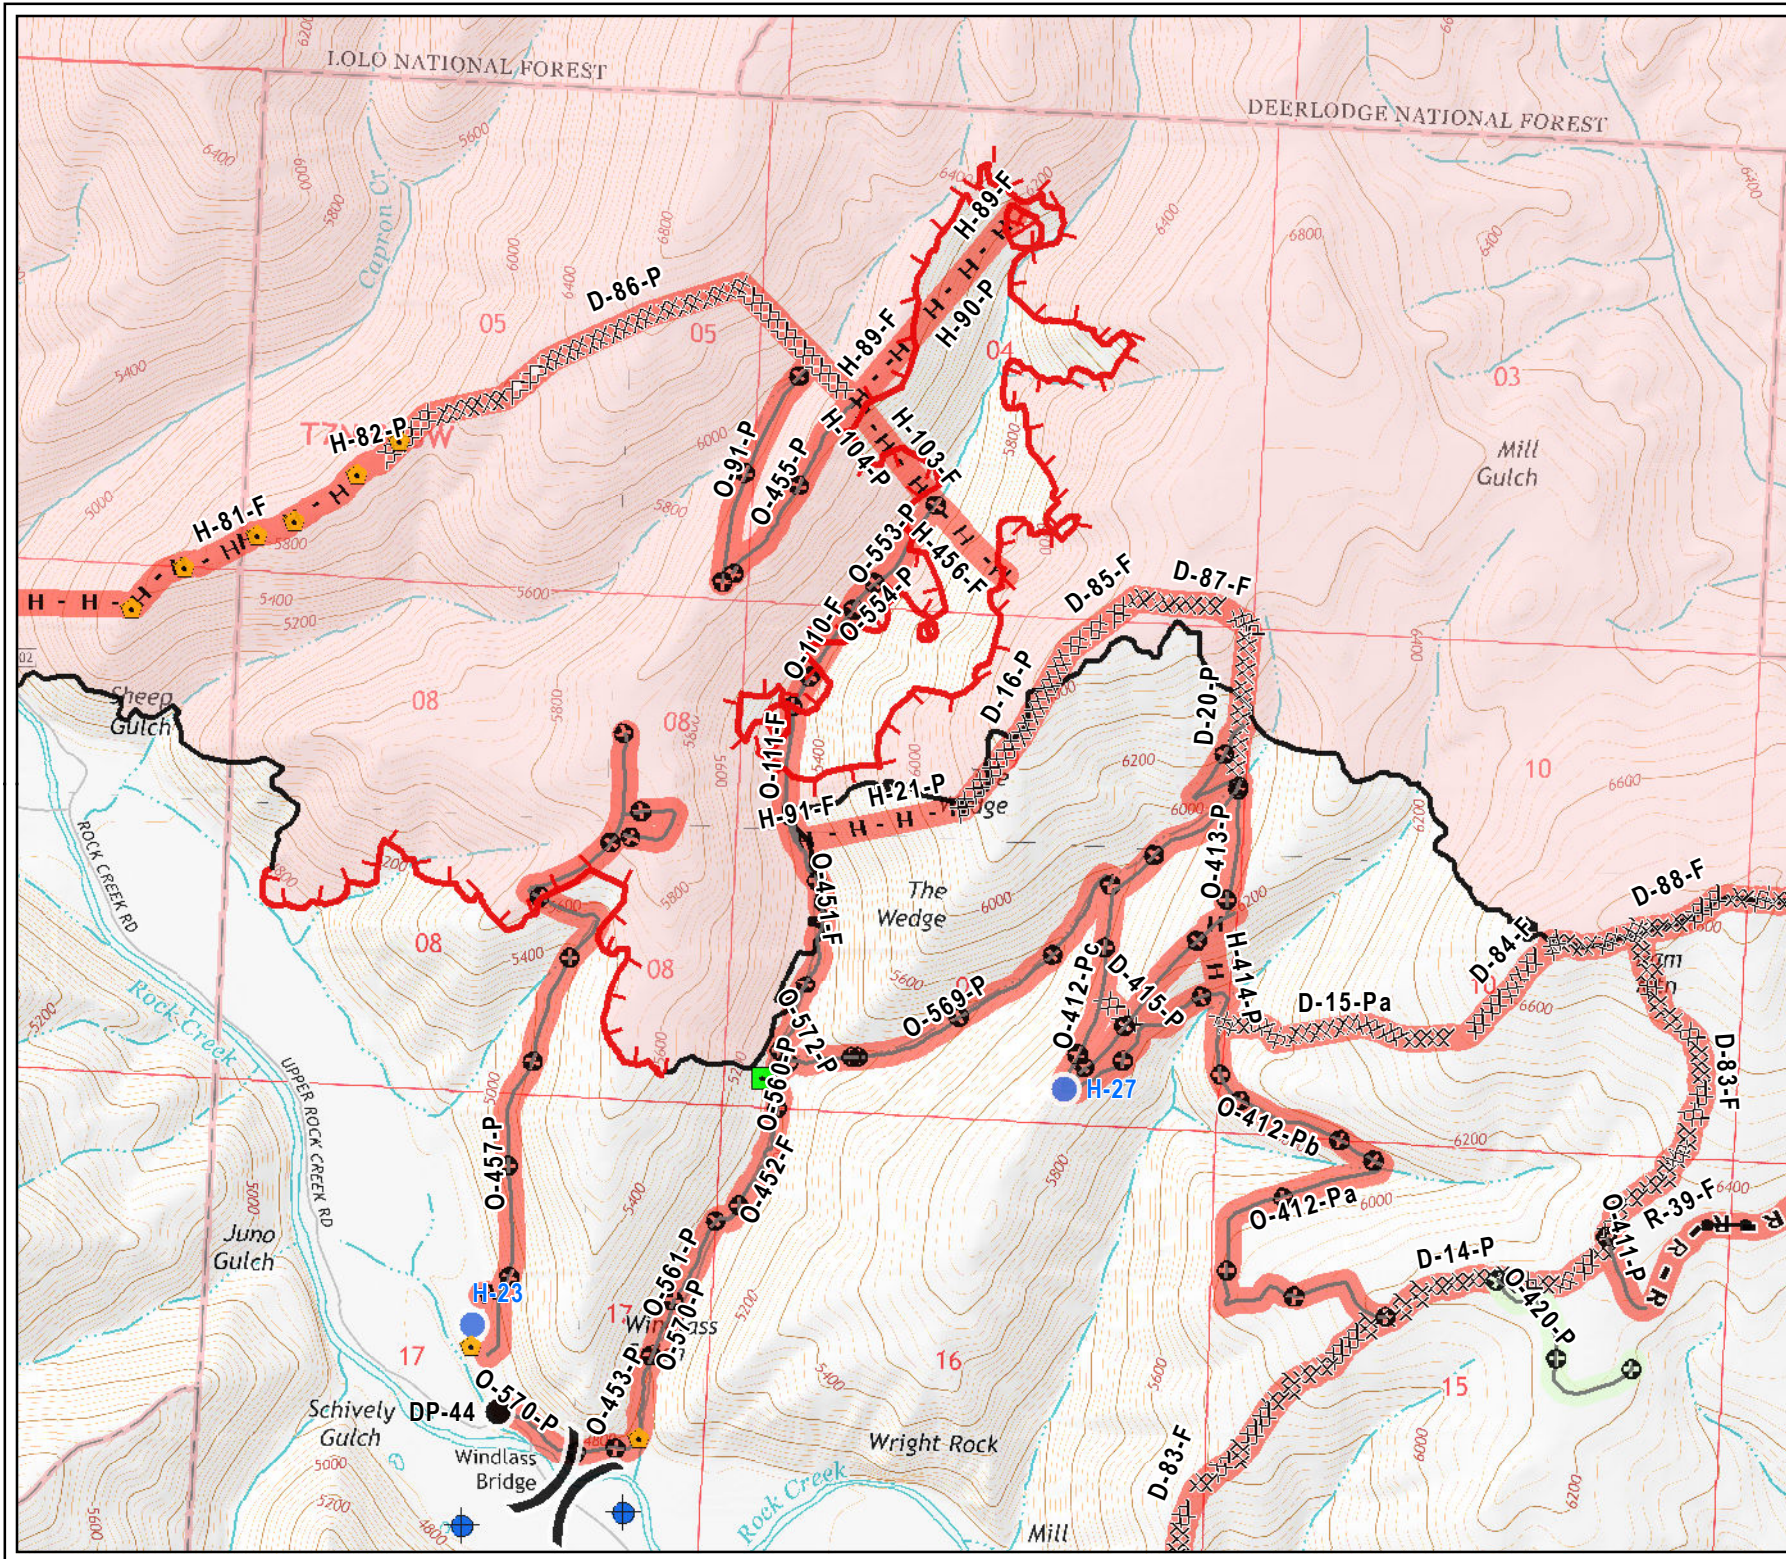

Meyers Sapphire Complex

MT-BDF-002217

Little Hogback Fire Suppression Repair Map

9/19/2017

Map # 10

- Branch
- Division
- Uncontrolled Fire Edge
- Completed Dozer Line
- R • R Road as Completed Line
- H • Completed Hand Line
- Completed Line
- Other Line
- Unknown Line
- Camp
- Closure
- Drop Point
- Gate
- Helibase
- Helispot
- Incident Command Post
- Landmark
- Photo Point
- Safety Zone
- Logging Decks
- Completed - Inspected
- Completed - Ready for Inspection
- In Progress
- Repair Needed
- No Repair Needed
- Unknown

0 1,000
Feet