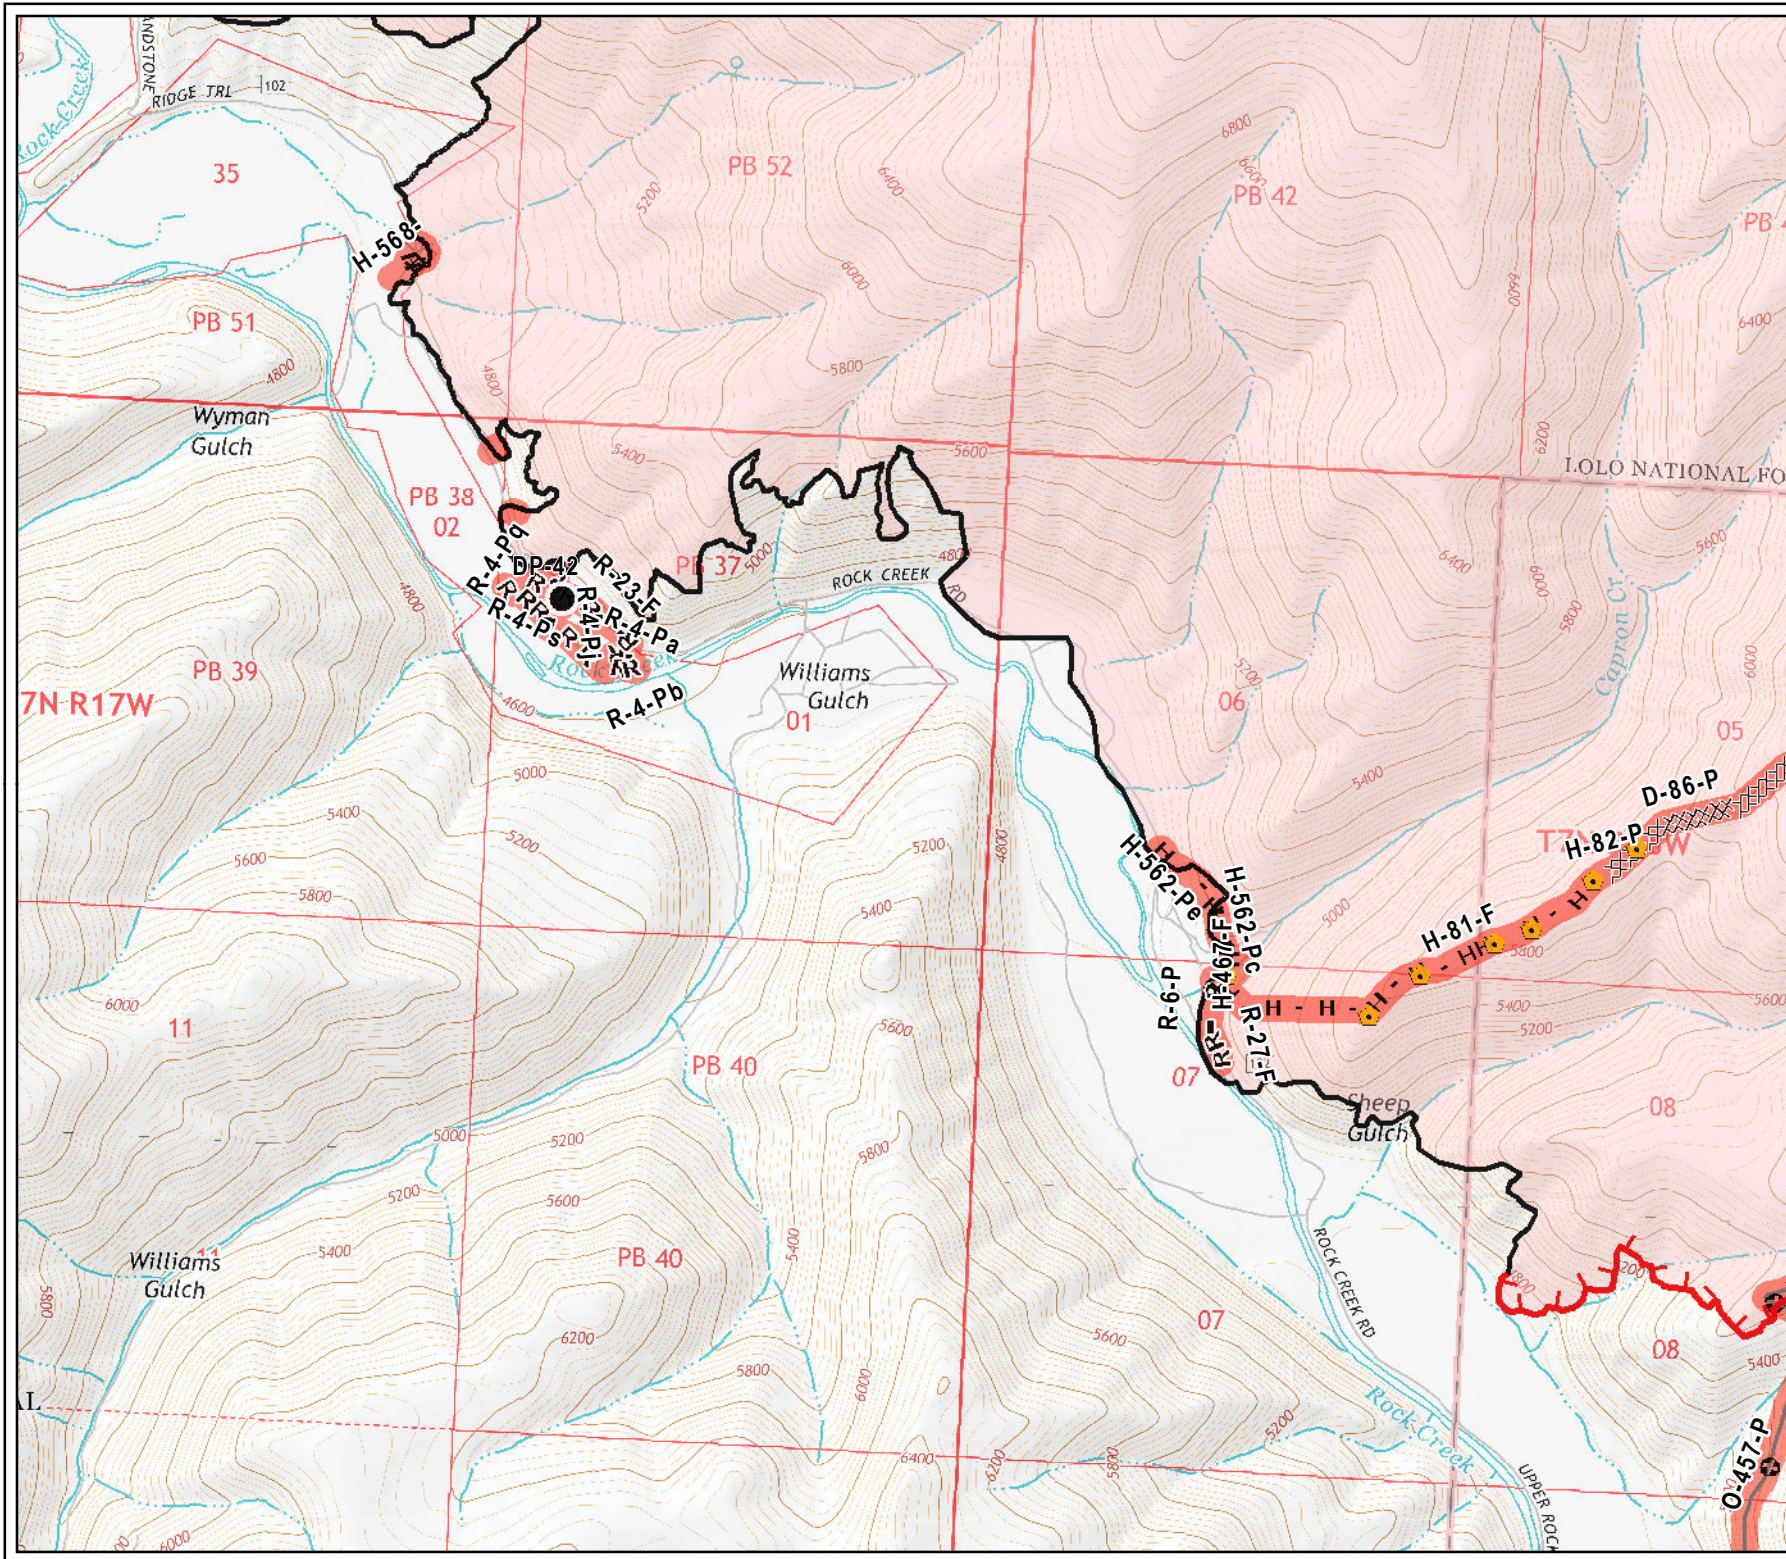

Meyers Sapphire Complex

MT-BDF-002217

Little Hogback Fire Suppression Repair Map

9/19/2017

Map # 11

- Branch
- Division
- Uncontrolled Fire Edge
- Completed Dozer Line
- R • R Road as Completed Line
- H - Completed Hand Line
- Completed Line
- Other Line
- Unknown Line
- Camp
- Closure
- Drop Point
- Gate
- Helibase
- Helispot
- Incident Command Post
- Landmark
- Photo Point
- Safety Zone
- Logging Decks
- Completed - Inspected
- Completed - Ready for Inspection
- In Progress
- Repair Needed
- No Repair Needed
- Unknown