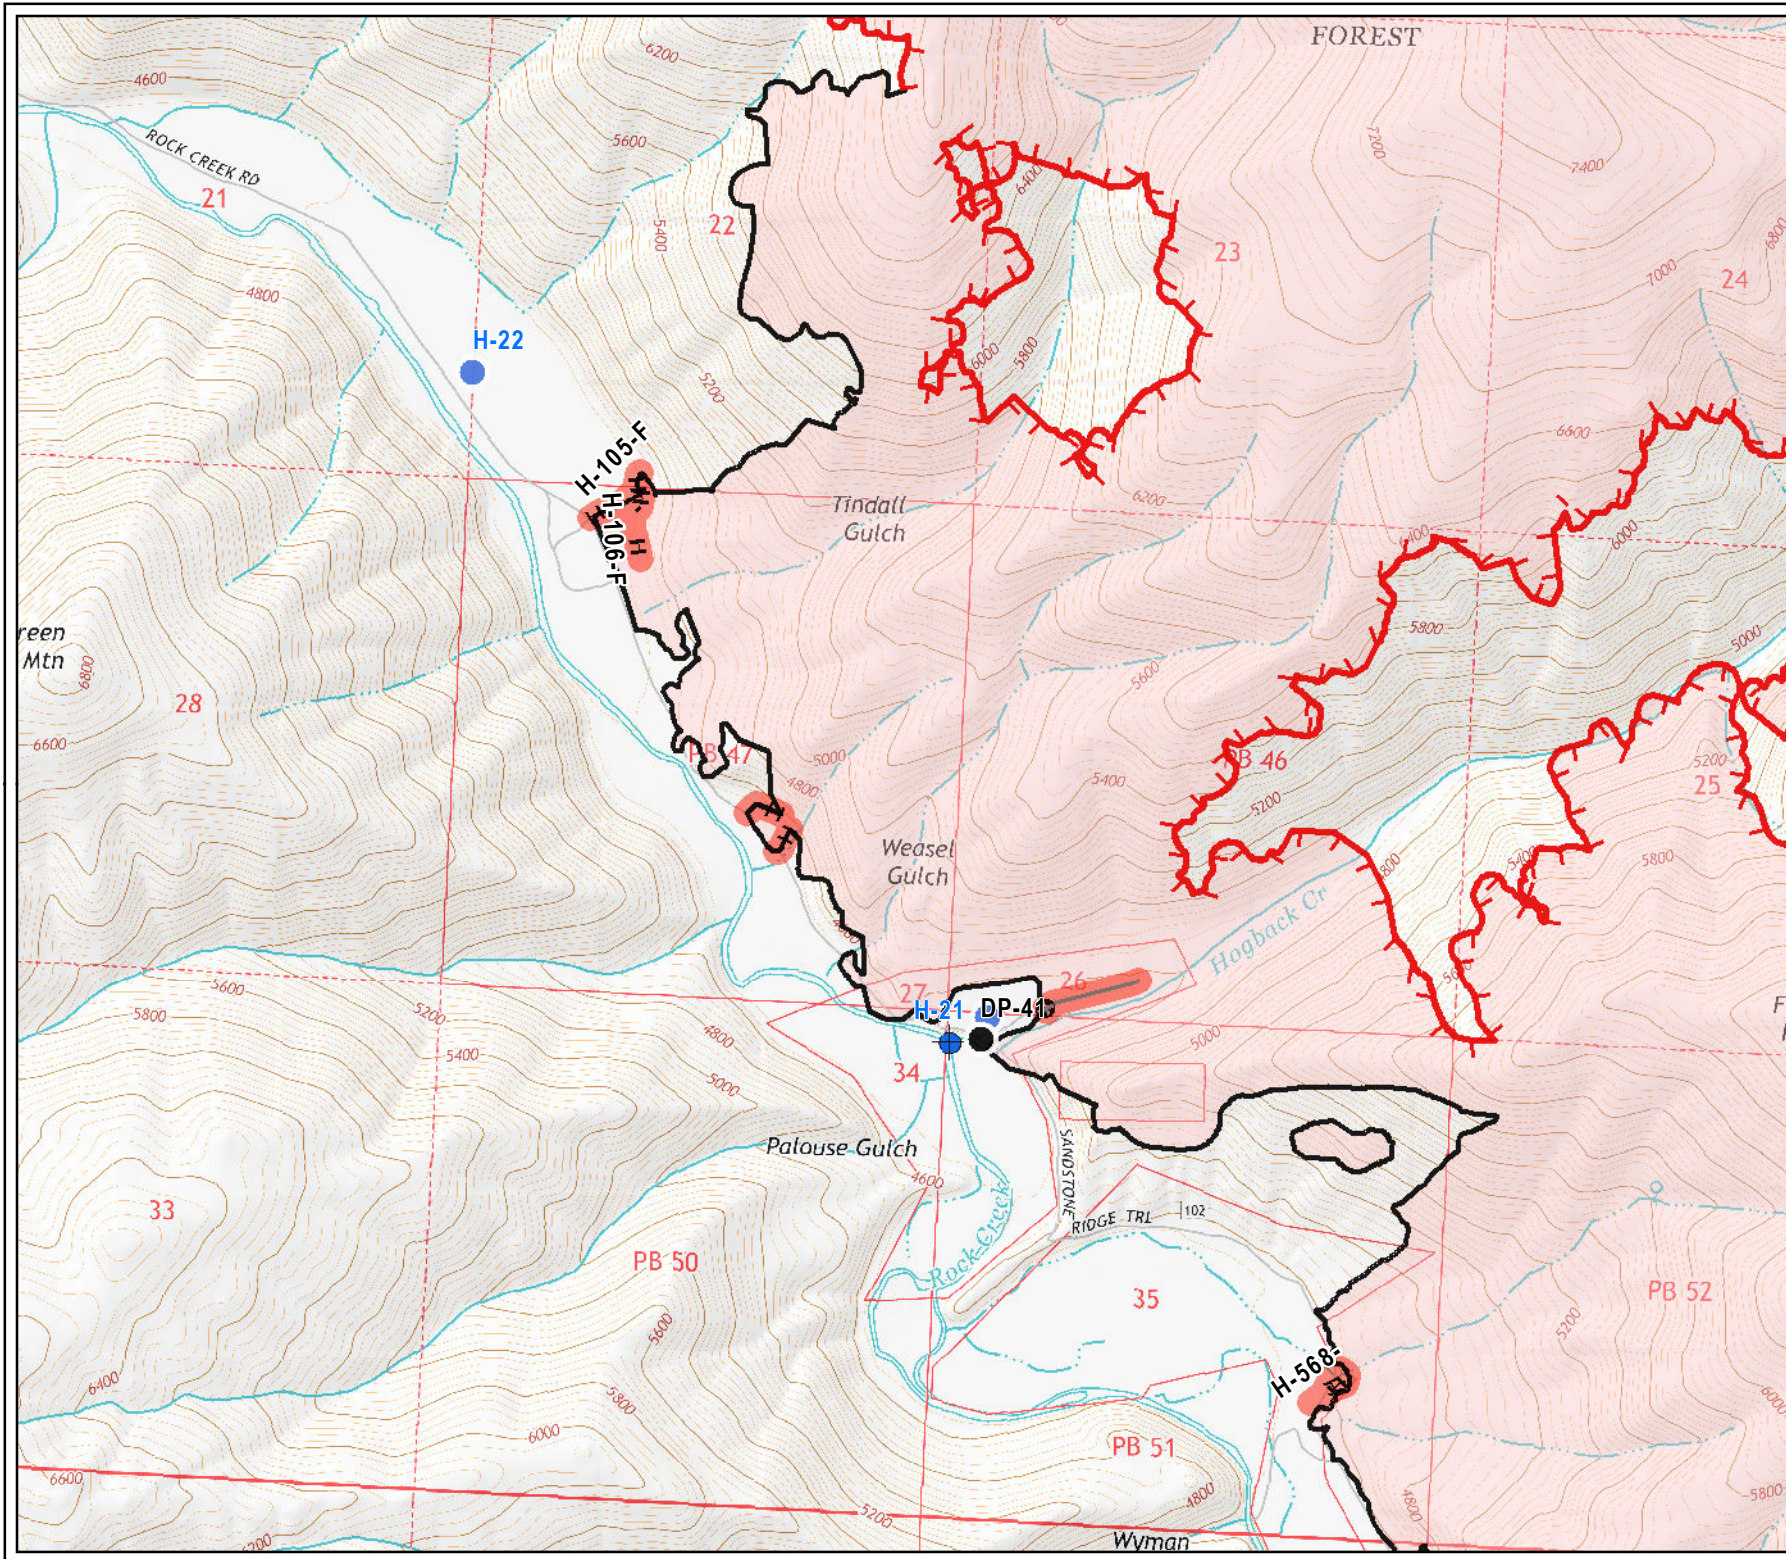

Meyers Sapphire Complex

MT-BDF-002217

Little Hogback Fire Suppression Repair Map

9/19/2017

Map # 12

- II Branch
- () Division
- Uncontrolled Fire Edge
- XXXX Completed Dozer Line
- R • R Road as Completed Line
- H — Completed Hand Line
- Completed Line
- Other Line
- Unknown Line
- ⊙ Camp
- X Closure
- Drop Point
- Gate
- ⊕ Helibase
- ⬢ Helispot
- ⬢ Incident Command Post
- Landmark
- ⬢ Photo Point
- ⚠ Safety Zone
- ⊕ Logging Decks
- Completed - Inspected
- Completed - Ready for Inspection
- In Progress
- Repair Needed
- No Repair Needed
- Unknown