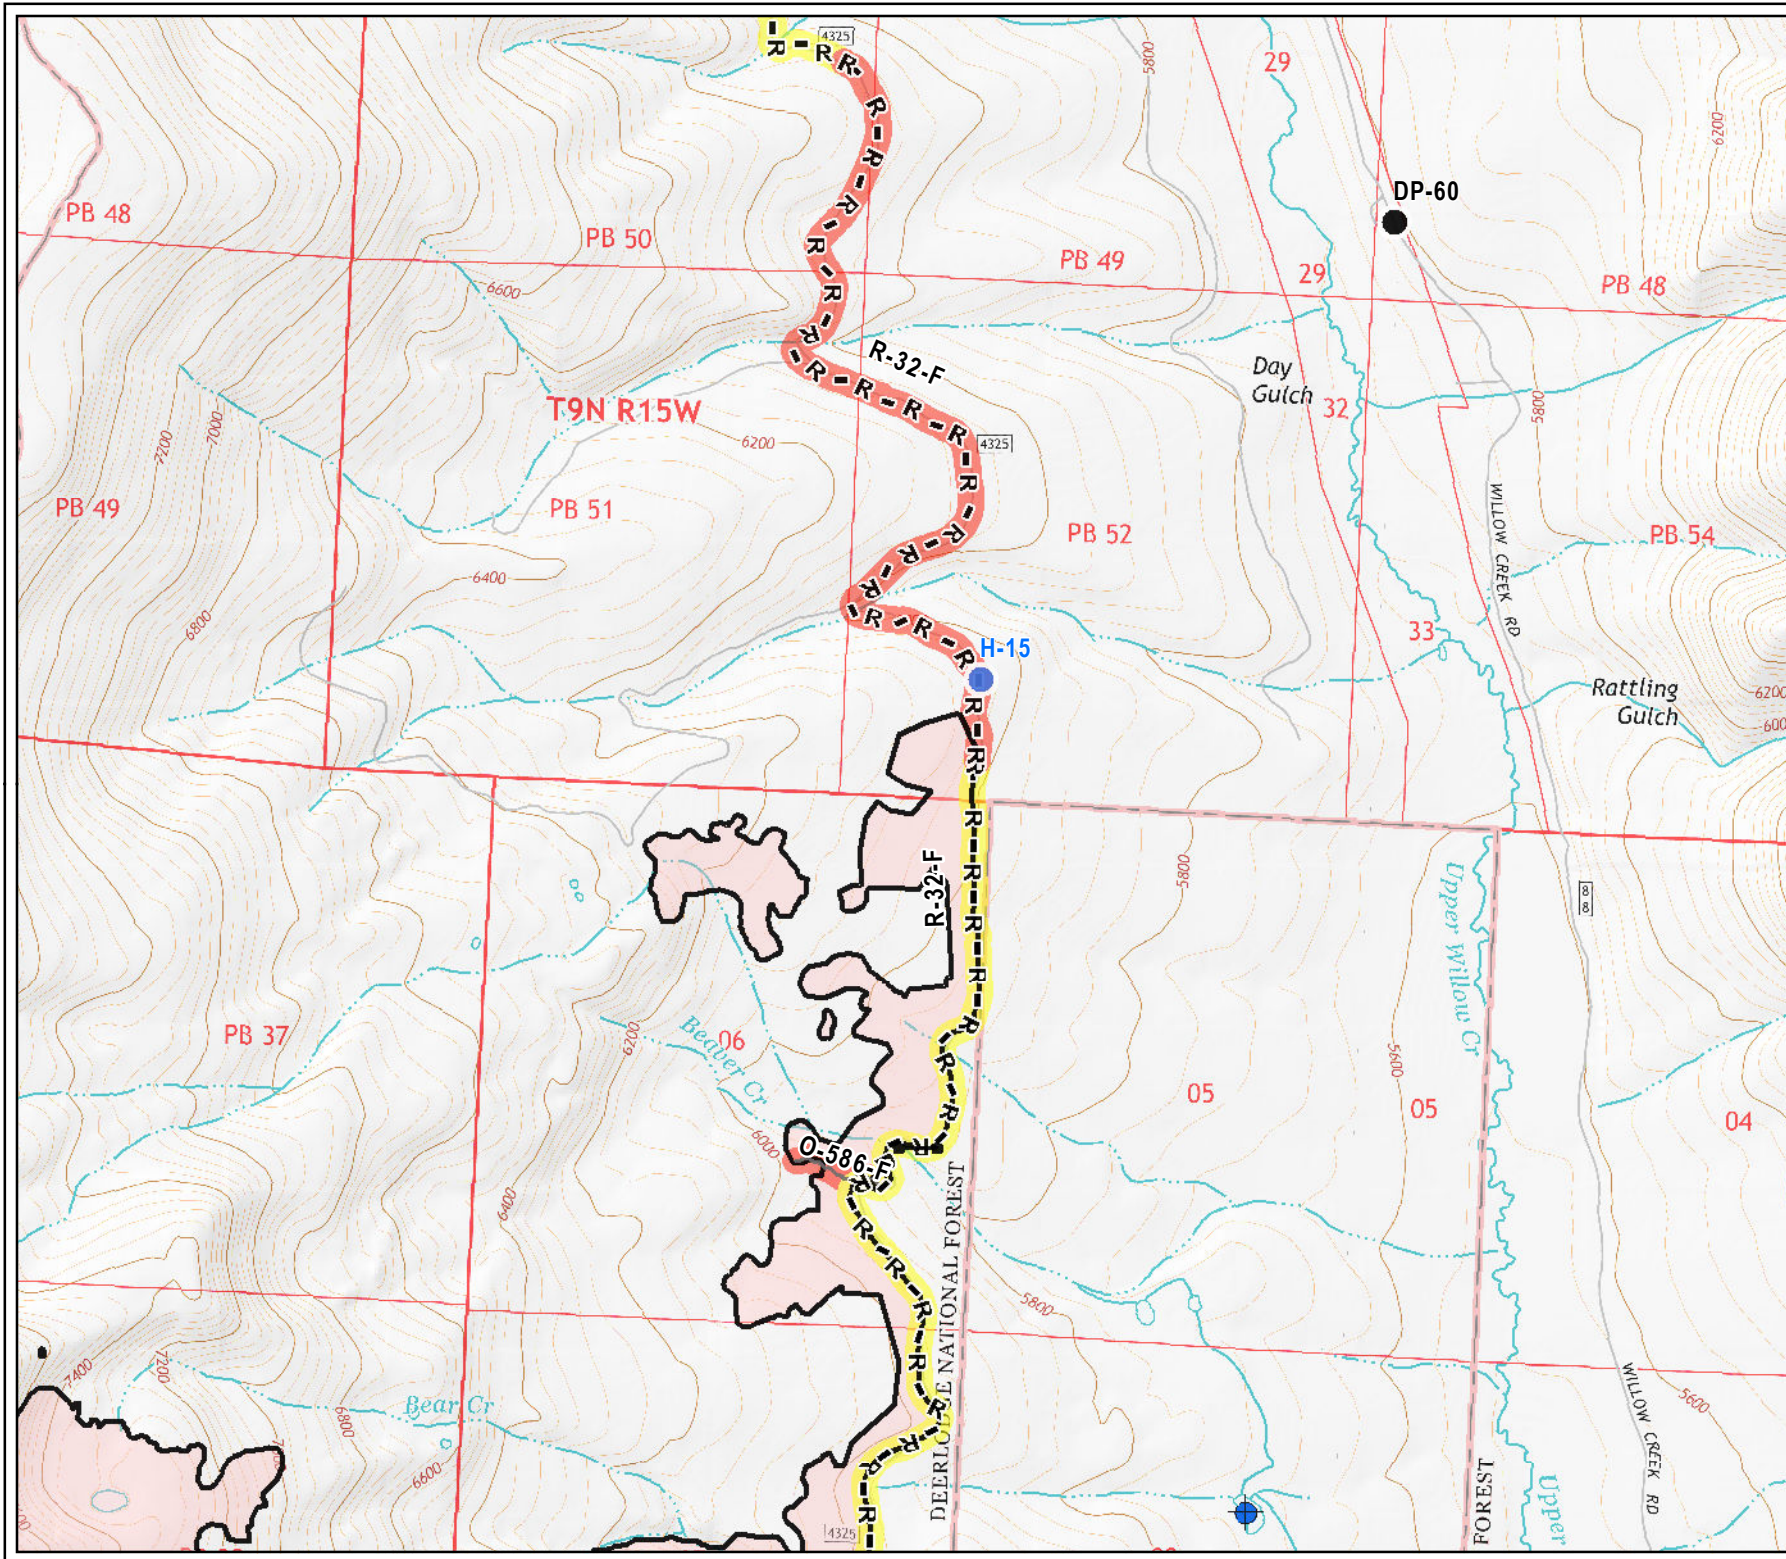

Meyers Sapphire Complex

MT-BDF-002217

Little Hogback Fire Suppression Repair Map

9/19/2017

Map # 2

- Branch
- Division
- Uncontrolled Fire Edge
- Completed Dozer Line
- Road as Completed Line
- Completed Hand Line
- Completed Line
- Other Line
- Unknown Line
- Camp
- Closure
- Drop Point
- Gate
- Helibase
- Helispot
- Incident Command Post
- Landmark
- Photo Point
- Safety Zone
- Logging Decks
- Completed - Inspected
- Completed - Ready for Inspection
- In Progress
- Repair Needed
- No Repair Needed
- Unknown