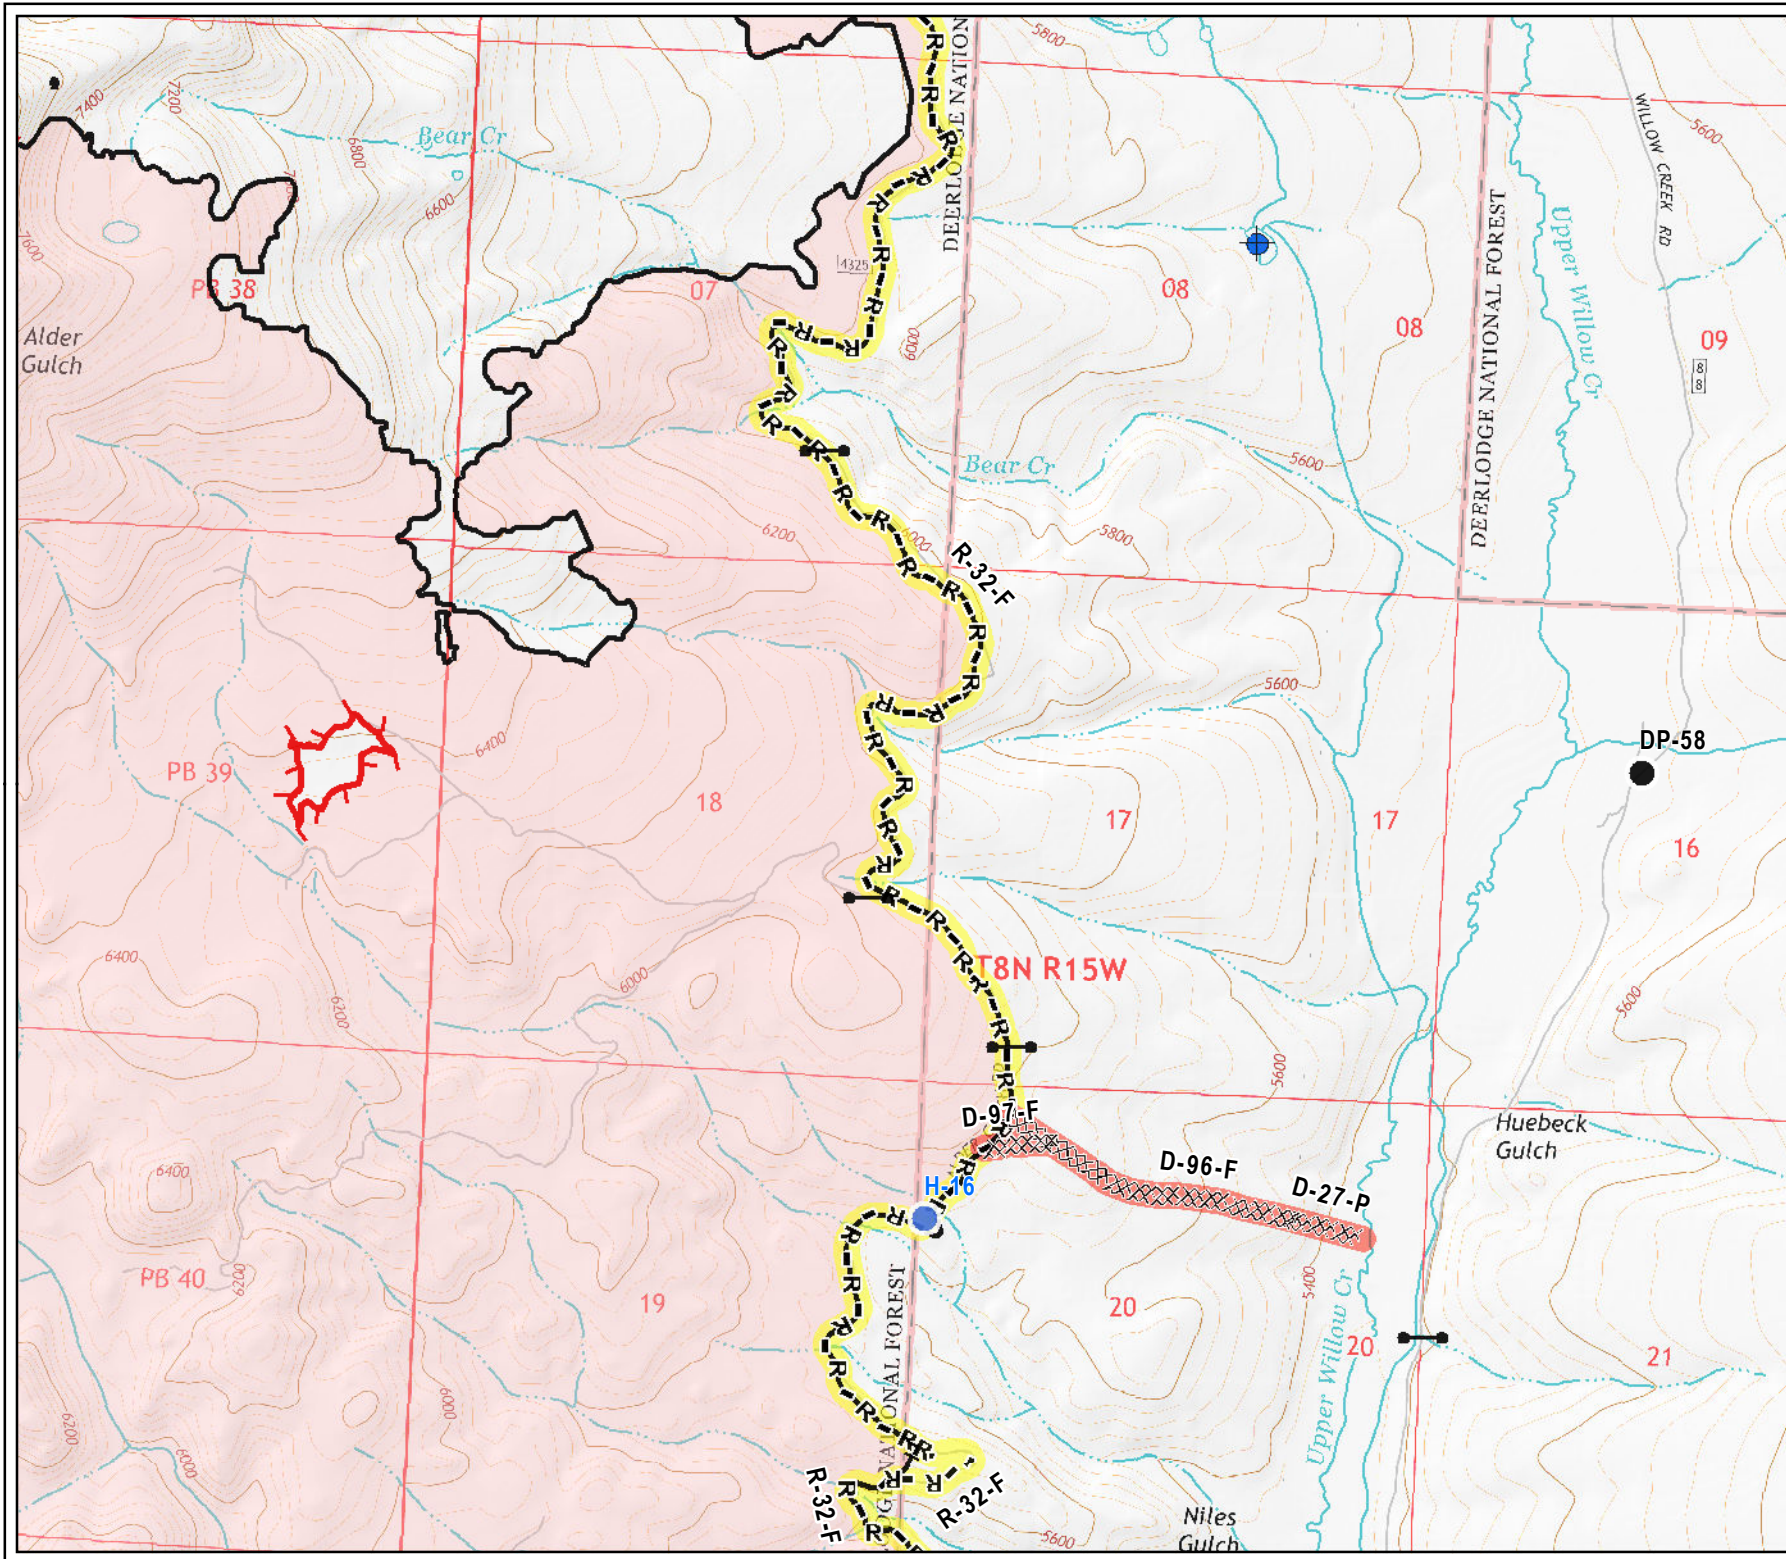

Meyers Sapphire Complex

MT-BDF-002217

Little Hogback Fire Suppression Repair Map

9/19/2017

Map # 3

- Branch
- Division
- Uncontrolled Fire Edge
- Completed Dozer Line
- R-R Road as Completed Line
- H- Completed Hand Line
- Completed Line
- Other Line
- Unknown Line
- Camp
- Closure
- Drop Point
- Gate
- Helibase
- Helispot
- Incident Command Post
- Landmark
- Photo Point
- Safety Zone
- Logging Decks
- Completed - Inspected
- Completed - Ready for Inspection
- In Progress
- Repair Needed
- No Repair Needed
- Unknown

0 1,000
Feet