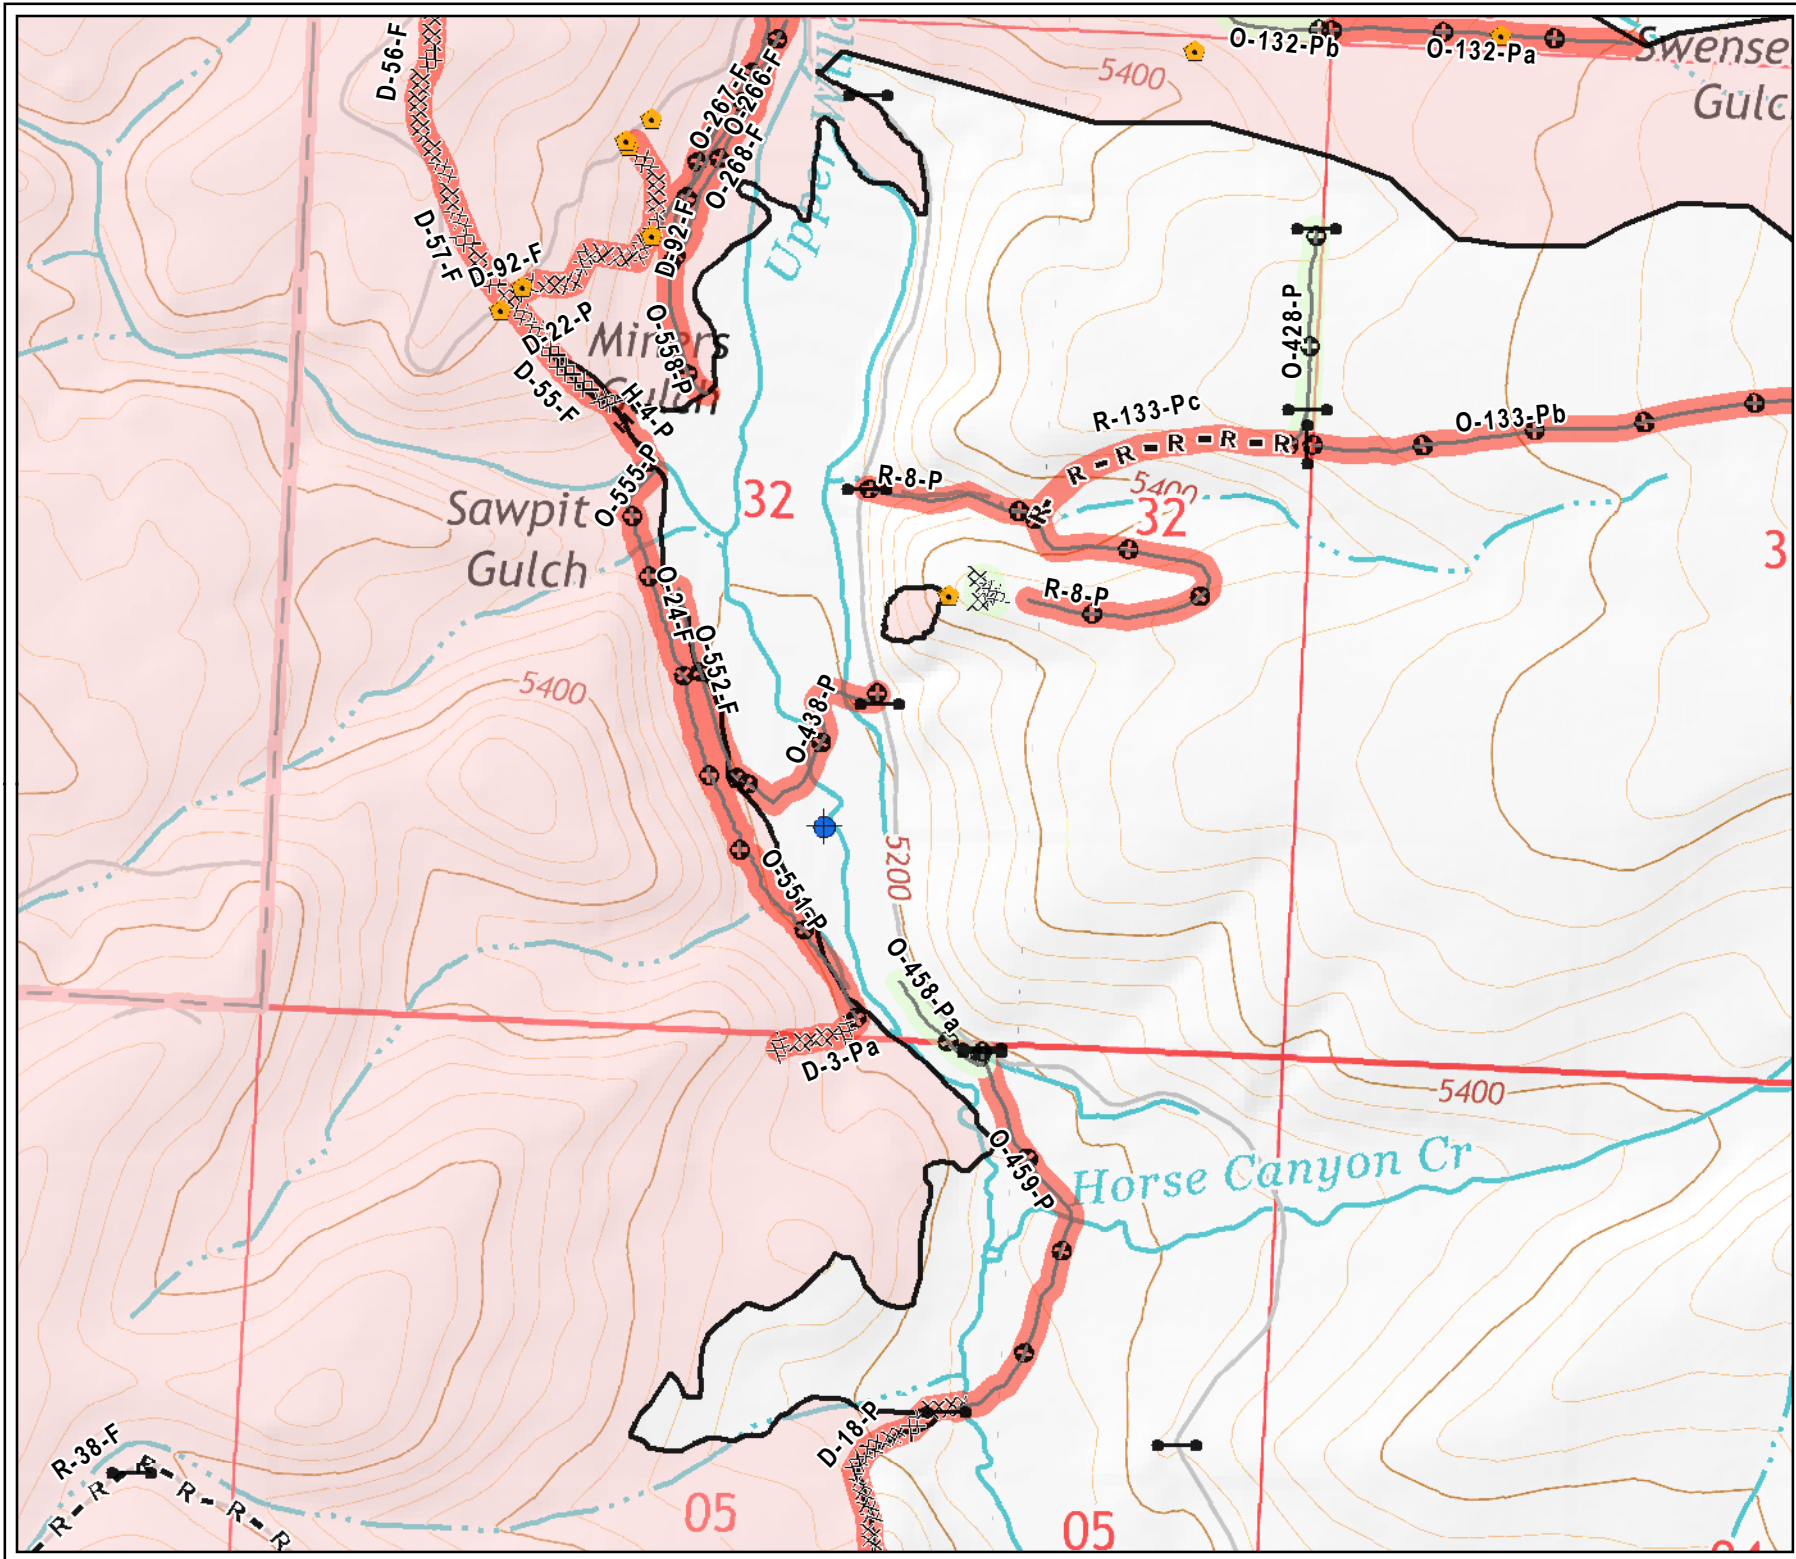

Meyers Sapphire Complex

MT-BDF-002217

Little Hogback Fire Suppression Repair Map

9/19/2017

Map # 5c

-  Branch
-  Division
-  Uncontrolled Fire Edge
-  Completed Dozer Line
-  R-R Road as Completed Line
-  Completed Hand Line
-  Other Line
-  Unknown Line
-  Camp
-  Closure
-  Drop Point
-  Gate
-  Helibase
-  Helispot
-  Incident Command Post
-  Landmark
-  Photo Point
-  Safety Zone
-  Logging Decks
-  Completed - Inspected
-  Completed - Ready for Inspection
-  In Progress
-  Repair Needed
-  No Repair Needed
-  Unknown

0 1,000
Feet