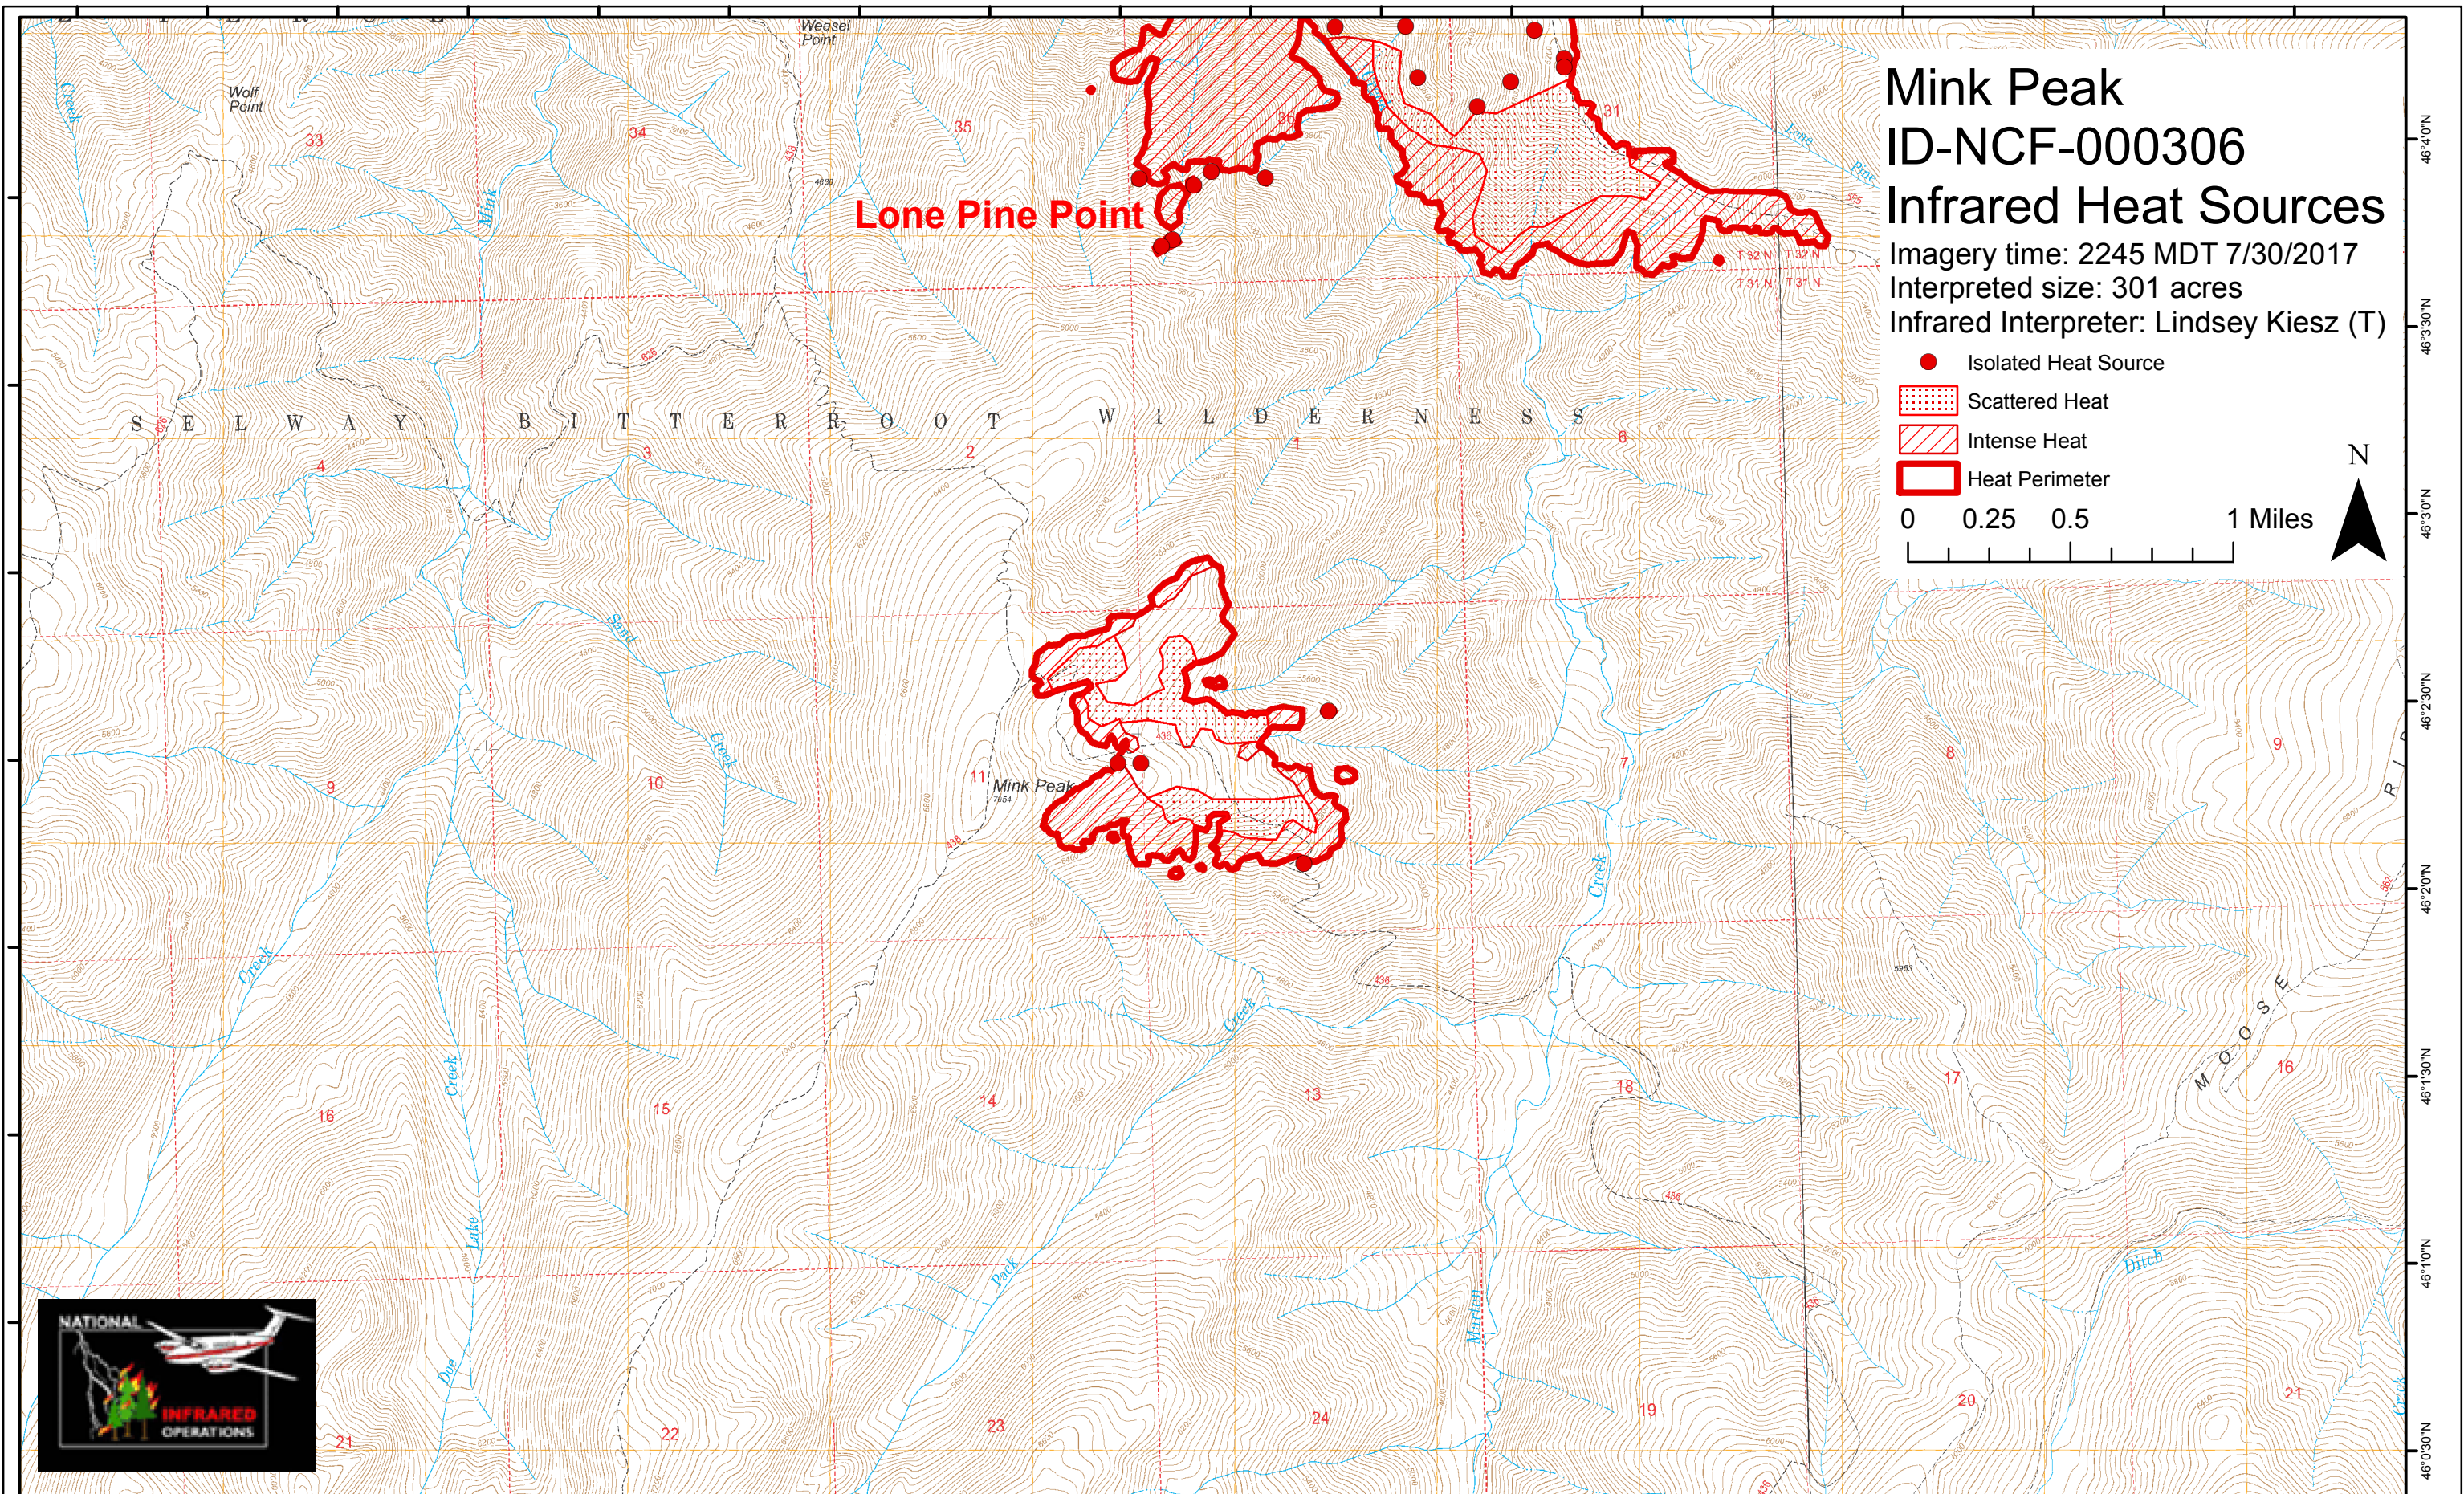

Mink Peak ID-NCF-000306 Infrared Heat Sources

Imagery time: 2245 MDT 7/30/2017
Interpreted size: 301 acres
Infrared Interpreter: Lindsey Kiesz (T)

- Isolated Heat Source
- ▨ Scattered Heat
- ▨ Intense Heat
- ▭ Heat Perimeter

0 0.25 0.5 1 Miles

Lone Pine Point

Mink Peak
7654

115°6'30"W 115°6'0"W 115°5'30"W 115°5'0"W 115°4'30"W 115°4'0"W 115°3'30"W 115°3'0"W 115°2'30"W 115°2'0"W 115°1'30"W 115°1'0"W 115°0'30"W 115°0'0"W 114°59'30"W 114°59'0"W 114°58'30"W 114°58'0"W

46°0'30"N 46°1'0"N 46°1'30"N 46°2'0"N 46°2'30"N 46°3'0"N 46°3'30"N 46°4'0"N