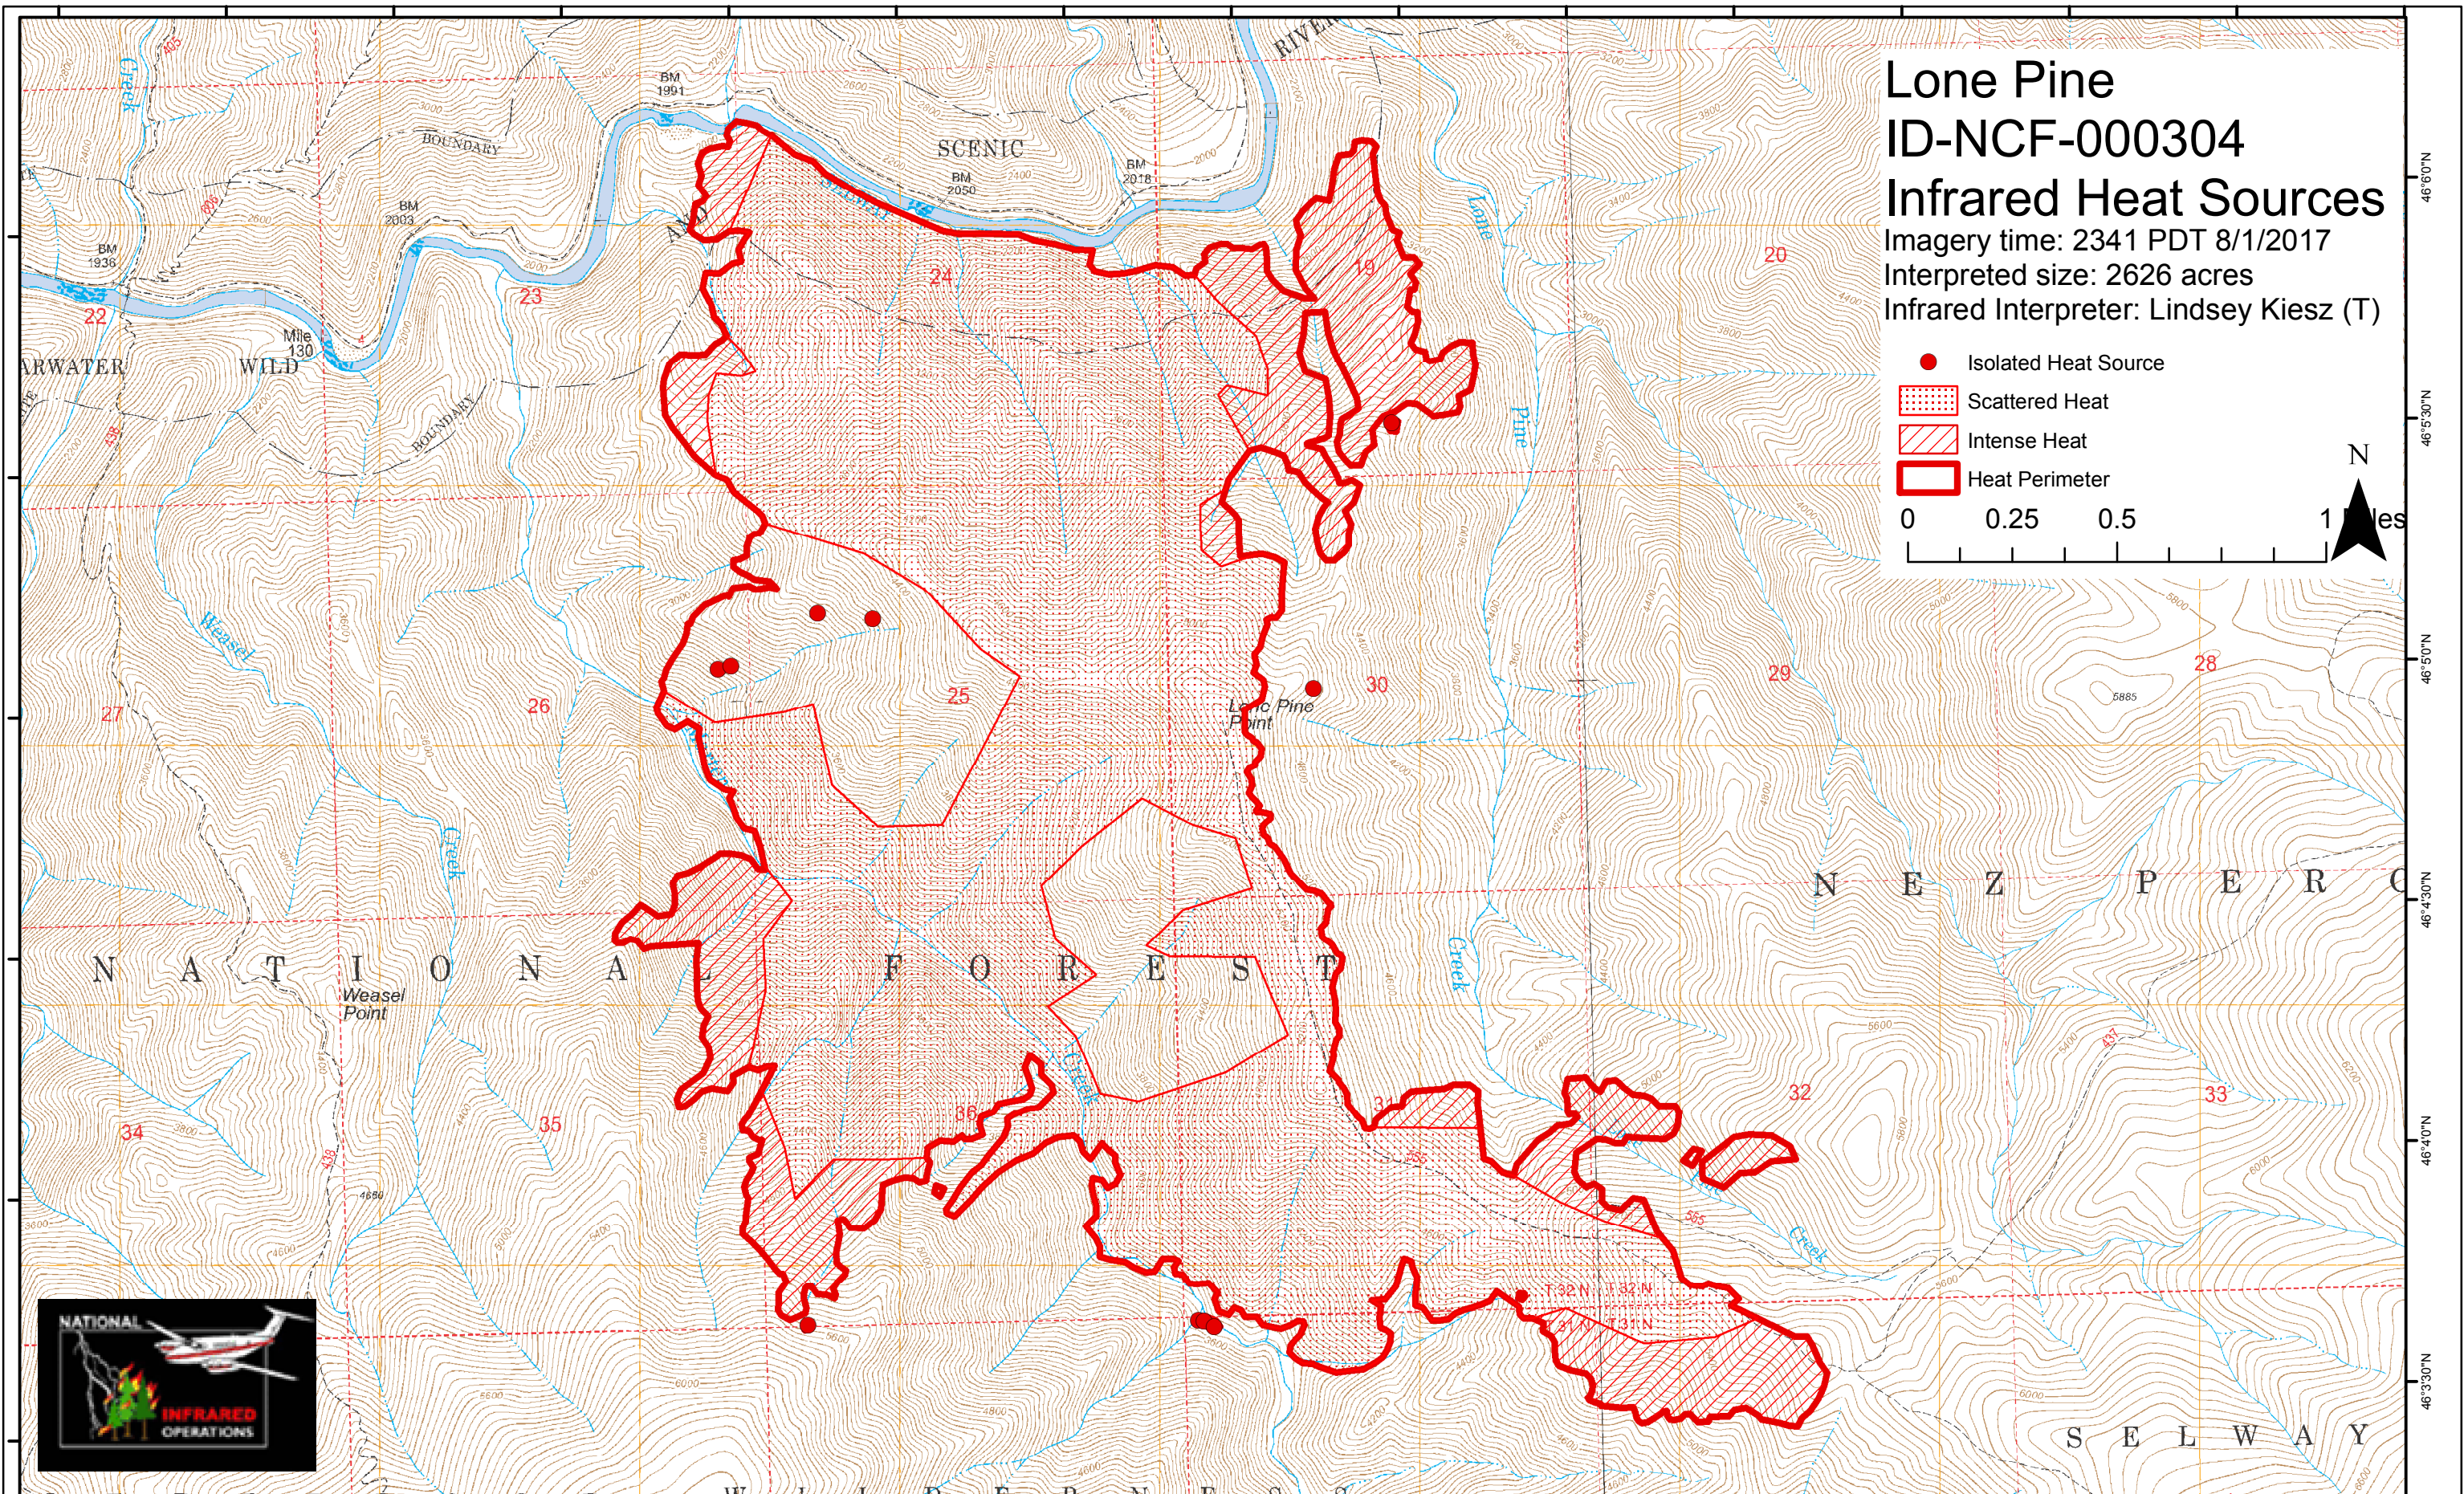

Lone Pine ID-NCF-000304 Infrared Heat Sources

Imagery time: 2341 PDT 8/1/2017
Interpreted size: 2626 acres
Infrared Interpreter: Lindsey Kiesz (T)

- Isolated Heat Source
- ▨ Scattered Heat
- ▨ Intense Heat
- ▭ Heat Perimeter

115°43'0"W 115°40'0"W 115°33'0"W 115°30'0"W 115°23'0"W 115°20'0"W 115°13'0"W 115°10'0"W 115°03'0"W 115°00'0"W 114°59'30"W 114°59'0"W 114°58'30"W 114°58'0"W

46°33'0"N 46°40'0"N 46°43'0"N 46°50'0"N 46°57'0"N