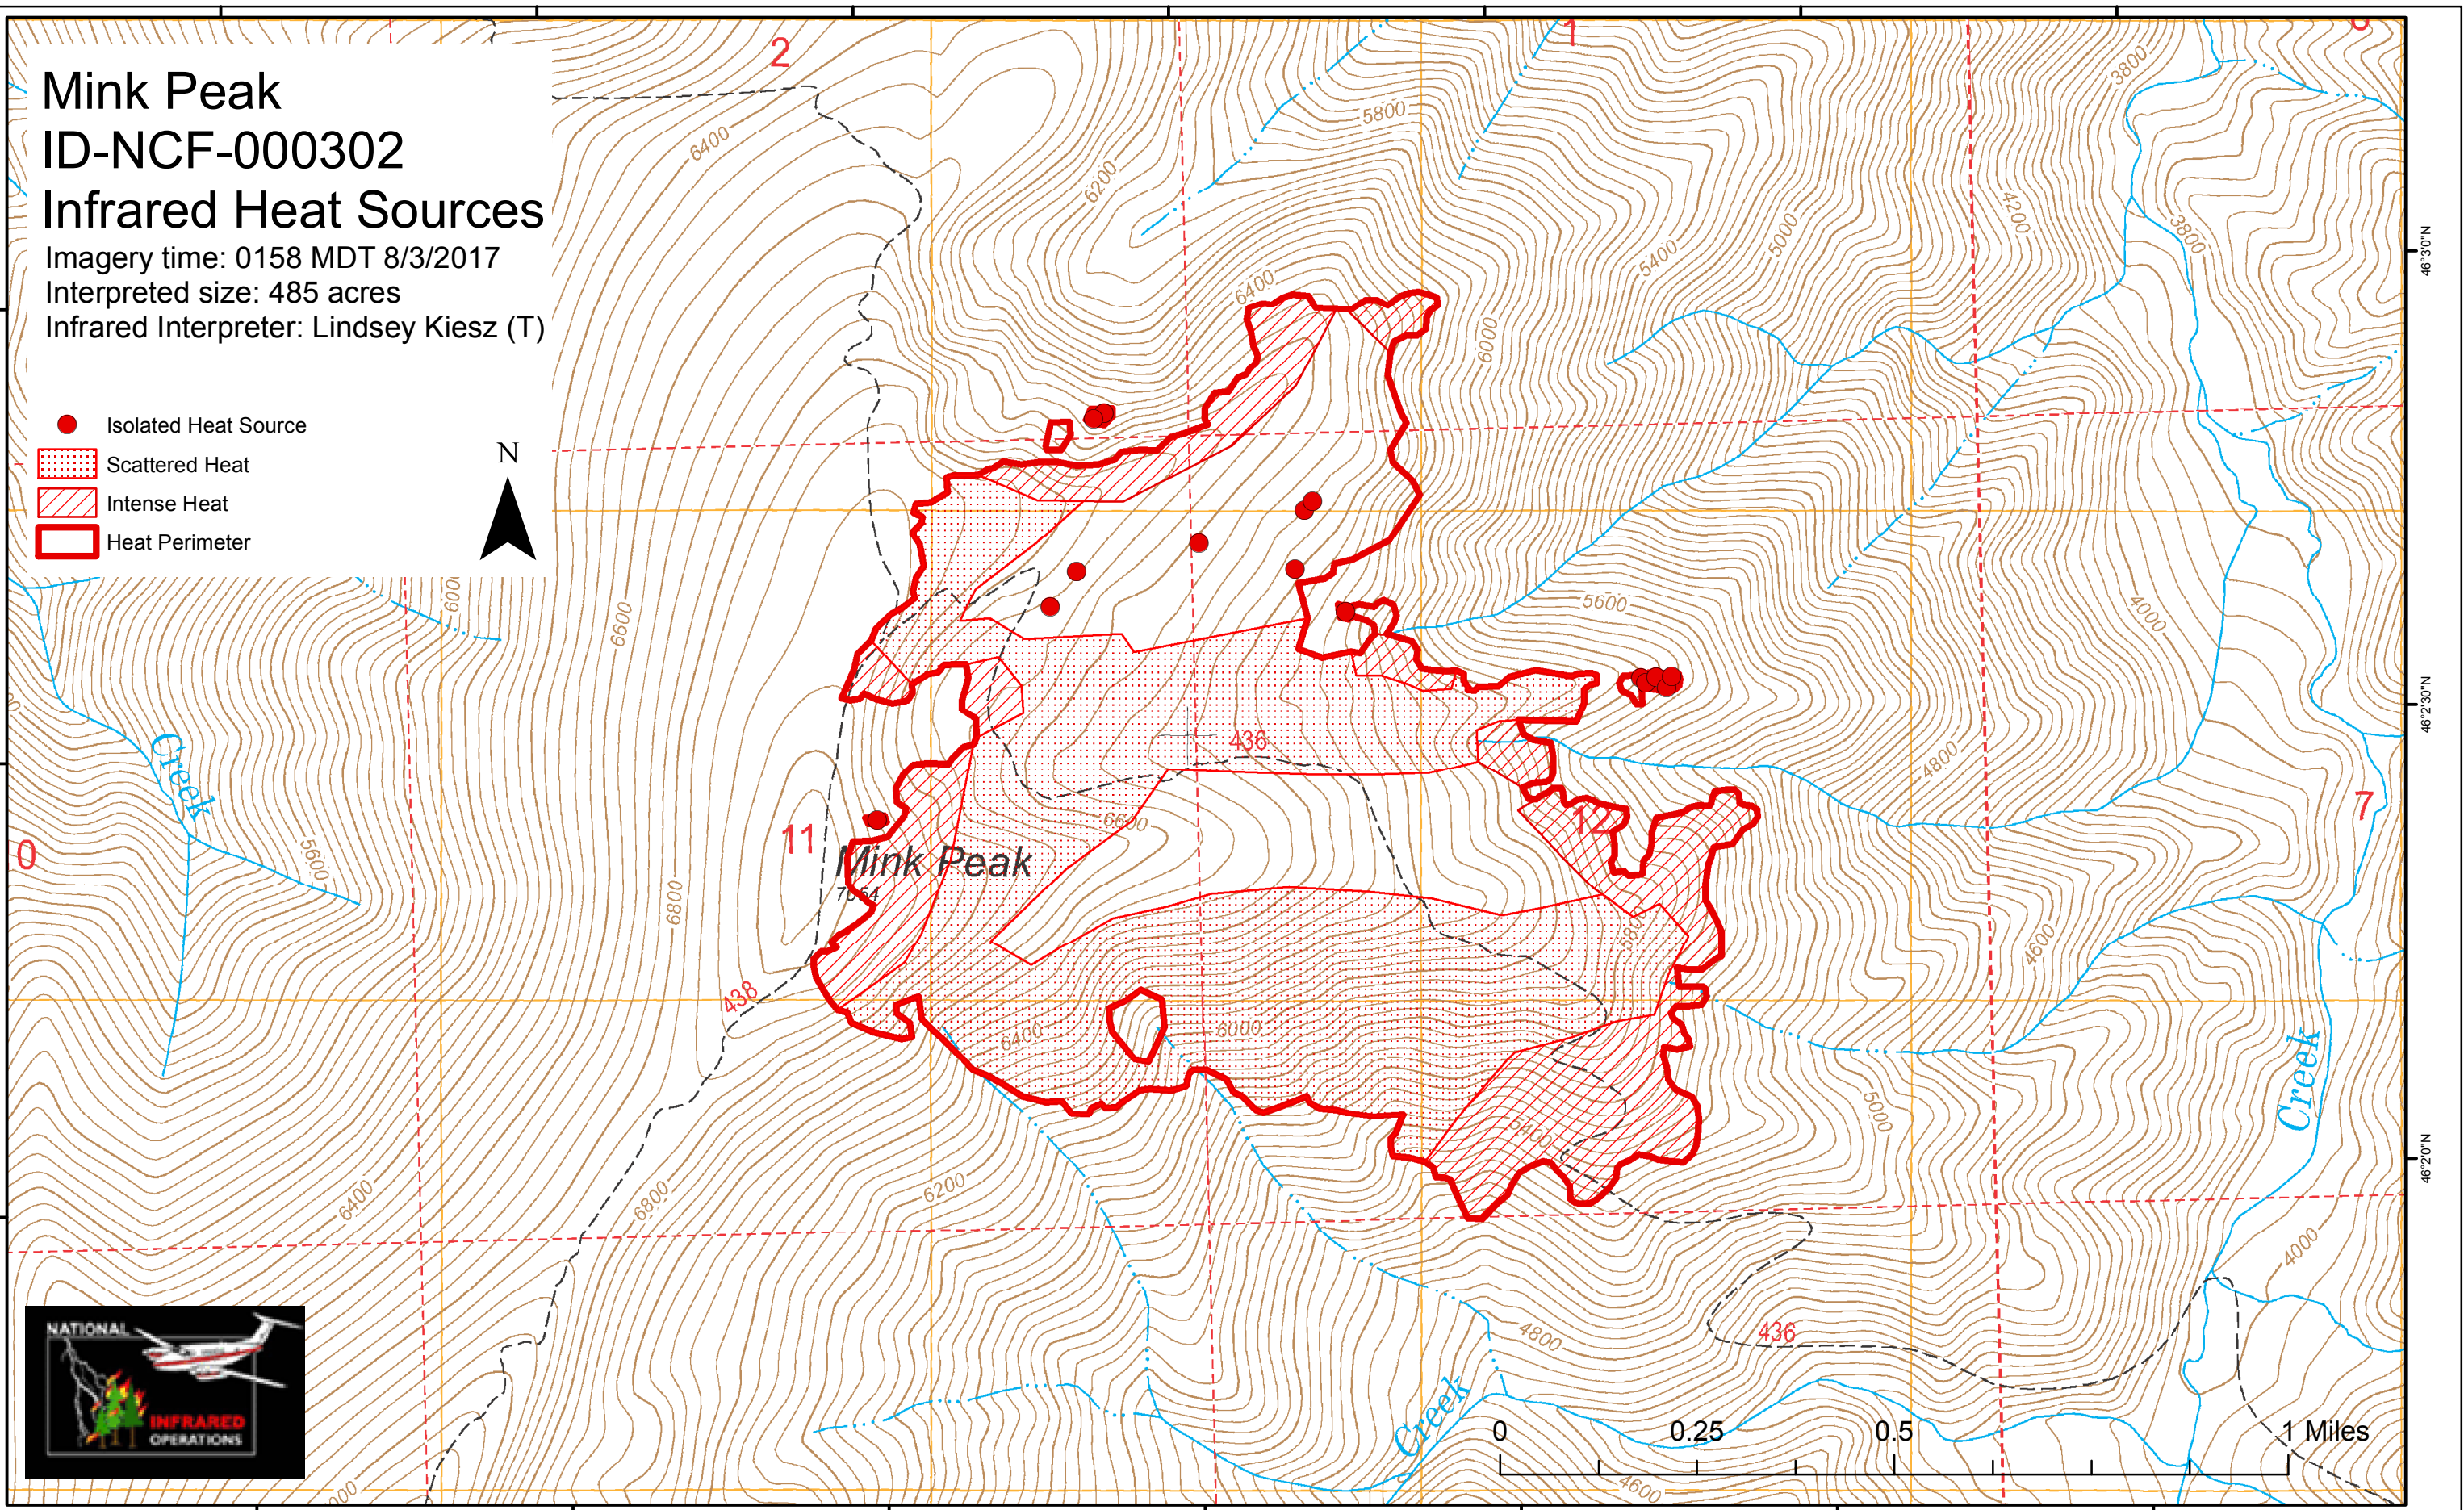

# Mink Peak ID-NCF-000302 Infrared Heat Sources

Imagery time: 0158 MDT 8/3/2017  
Interpreted size: 485 acres  
Infrared Interpreter: Lindsey Kiesz (T)

- Isolated Heat Source
- ▨ Scattered Heat
- ▨ Intense Heat
- ▭ Heat Perimeter

115°40'W 115°33'W 115°30'W 115°23'W 115°20'W 115°13'W 115°10'W

46°30'N 46°30'N 46°20'N