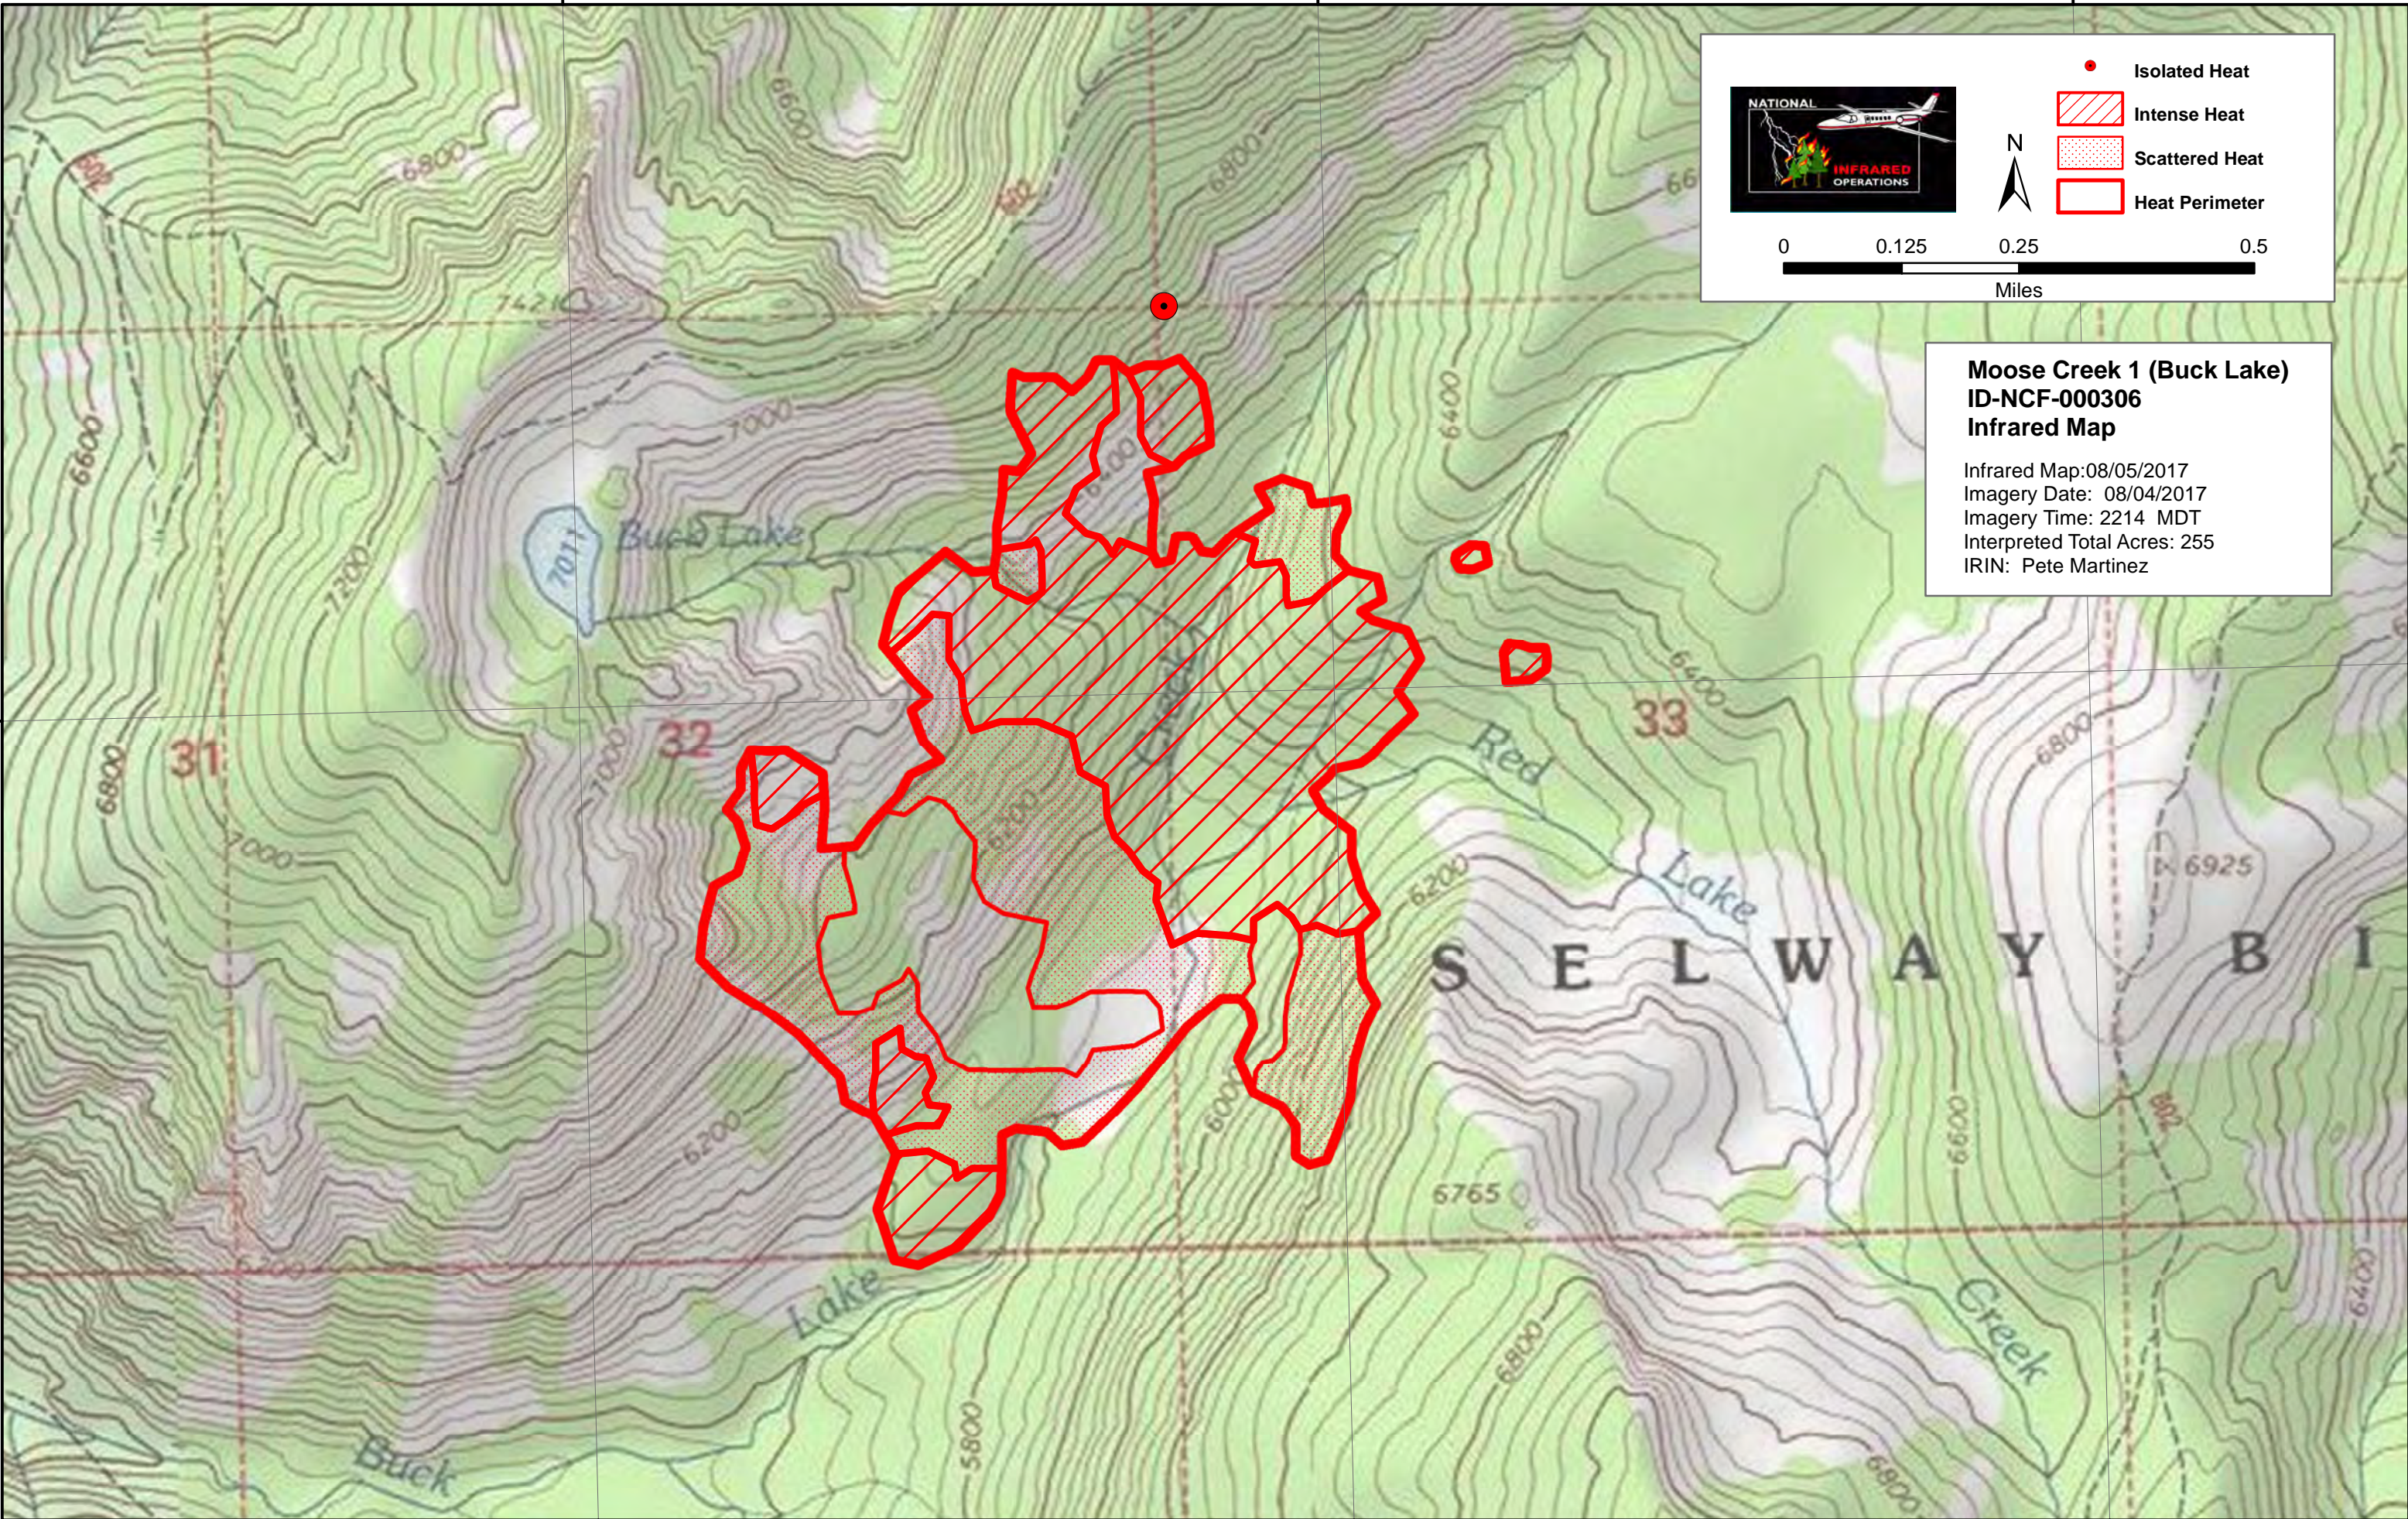

115°70'W

115°60'W

115°50'W

45°50'N

45°50'N

0 0.125 0.25 0.5
Miles

**Moose Creek 1 (Buck Lake)
ID-NCF-000306
Infrared Map**

Infrared Map: 08/05/2017
Imagery Date: 08/04/2017
Imagery Time: 2214 MDT
Interpreted Total Acres: 255
IRIN: Pete Martinez

115°70'W

115°60'W

115°50'W