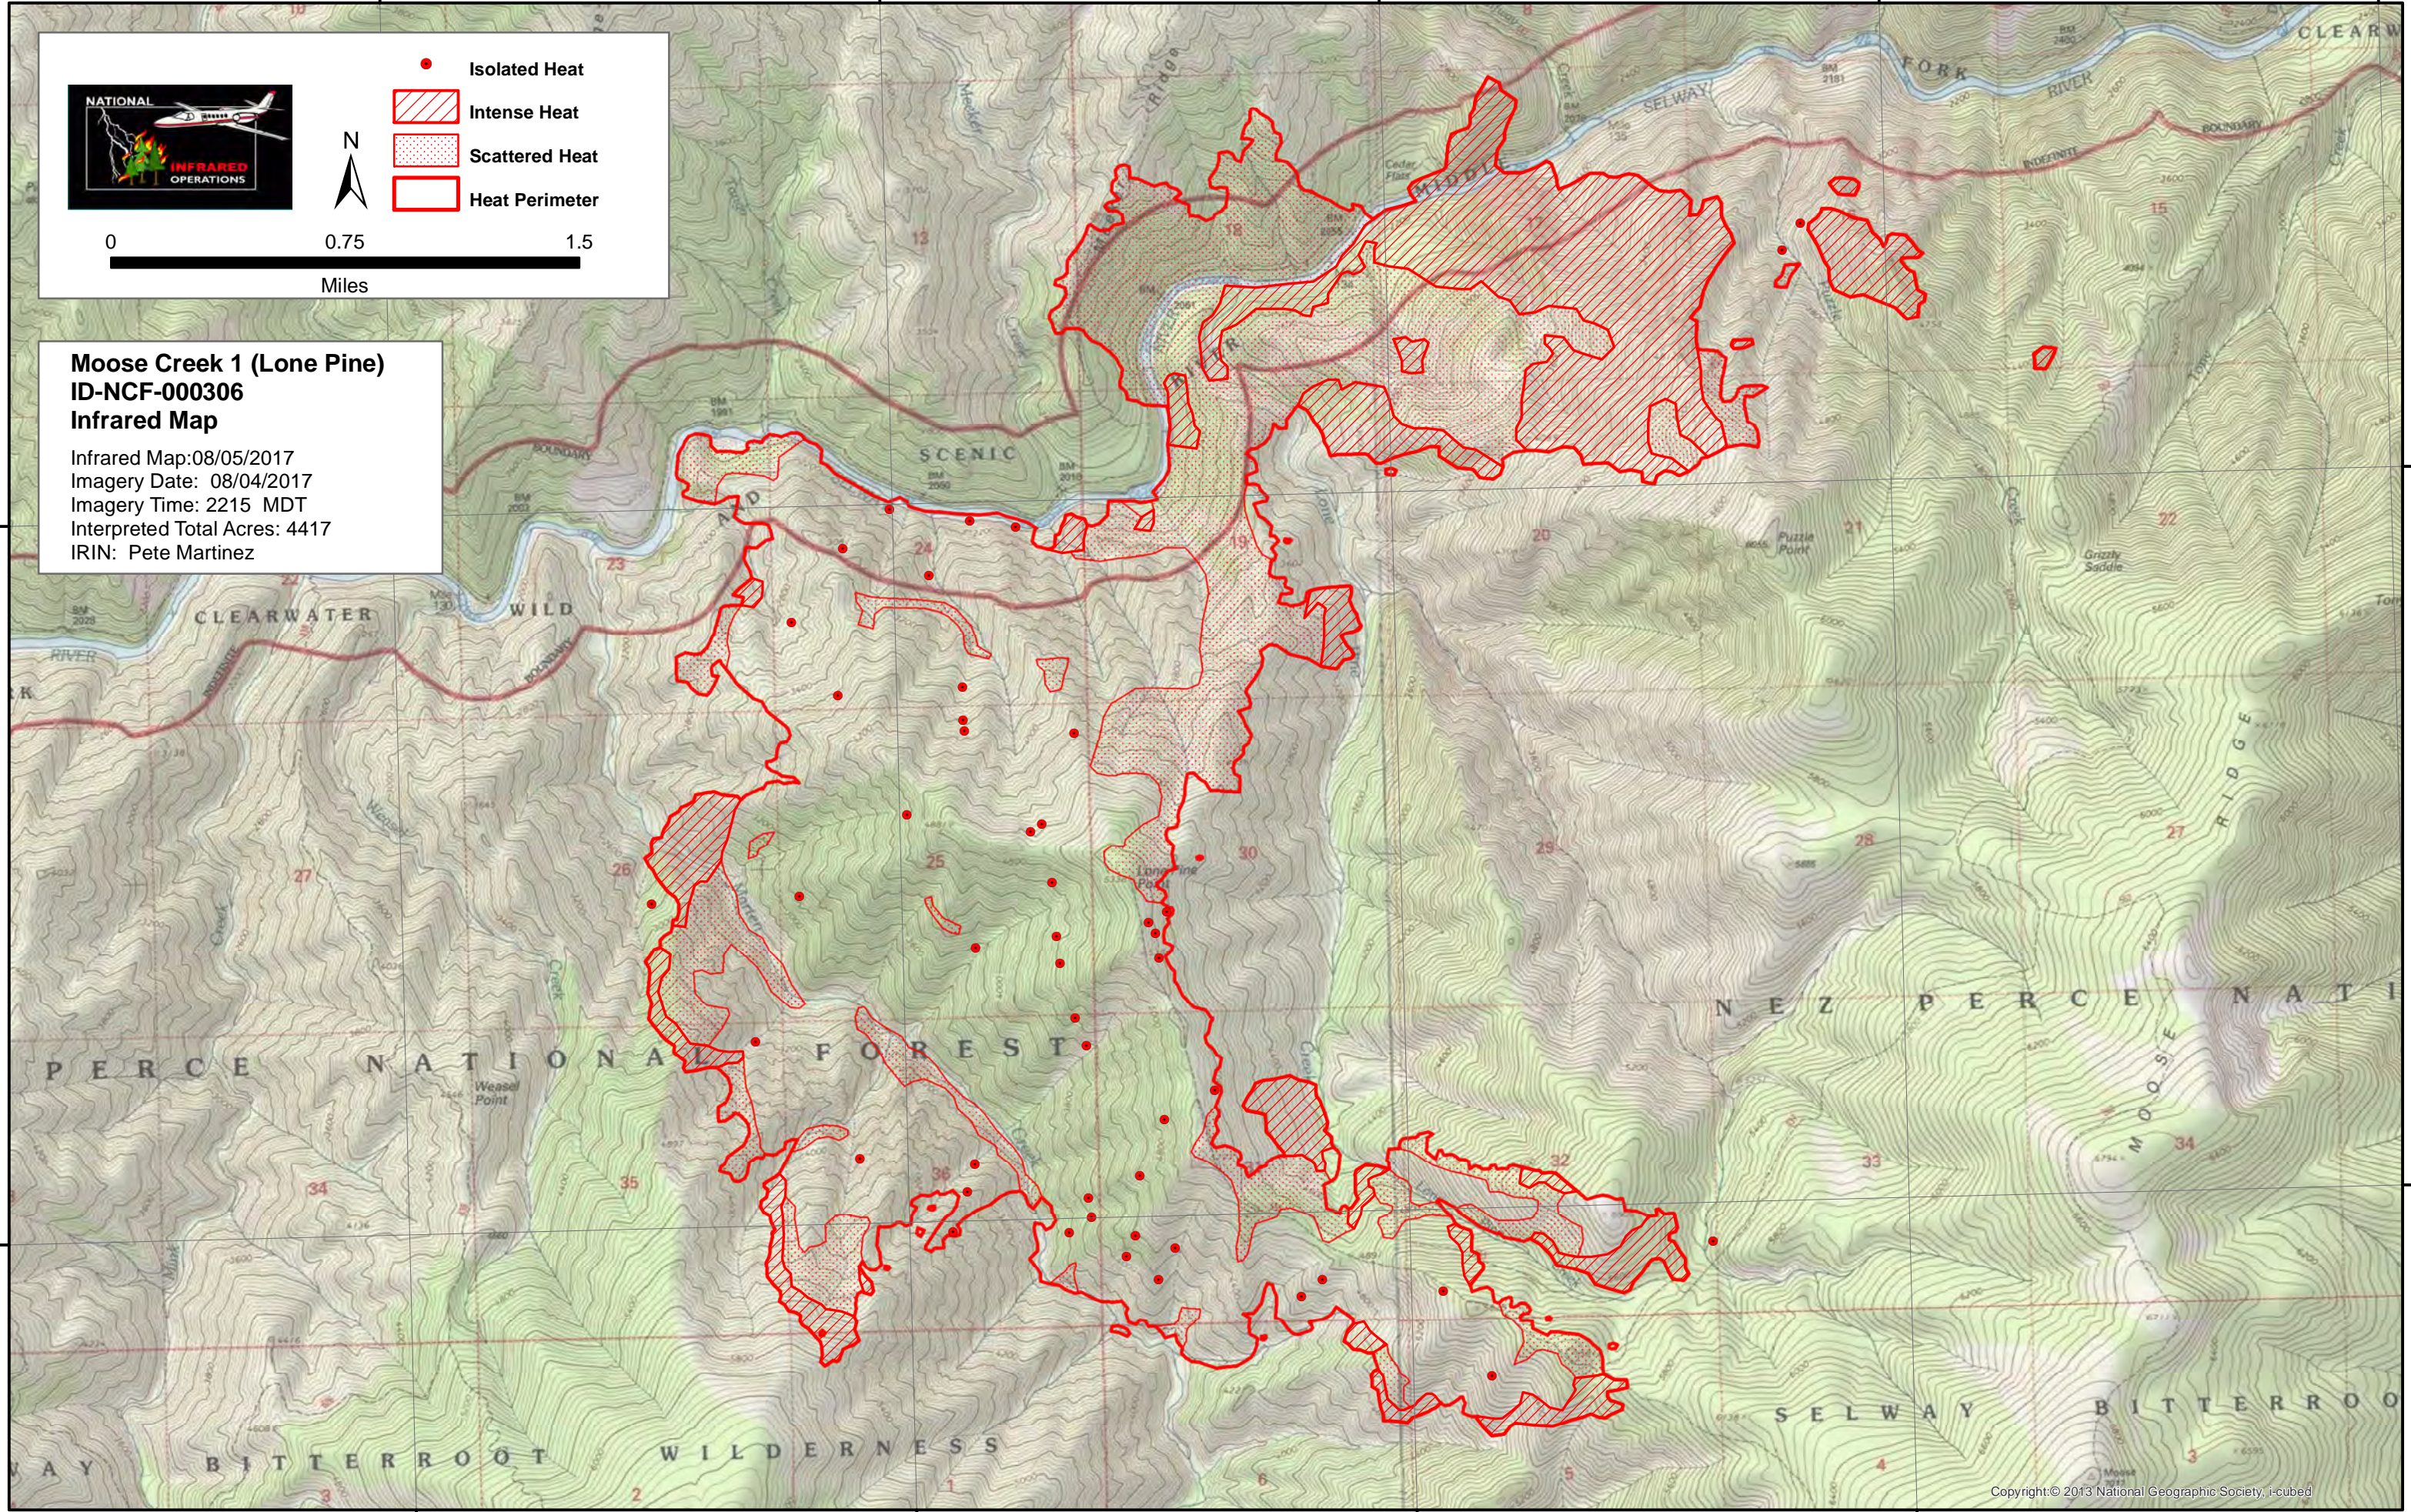

115°40'W

115°20'W

115°00'W

114°58'0"W

114°56'0"W

- Isolated Heat
- Intense Heat
- Scattered Heat
- Heat Perimeter

0 0.75 1.5  
Miles

**Moose Creek 1 (Lone Pine)  
ID-NCF-000306  
Infrared Map**  
Infrared Map: 08/05/2017  
Imagery Date: 08/04/2017  
Imagery Time: 2215 MDT  
Interpreted Total Acres: 4417  
IRIN: Pete Martinez

46°50'N

46°50'N

46°40'N

46°40'N

115°40'W

115°20'W

115°00'W

114°58'0"W