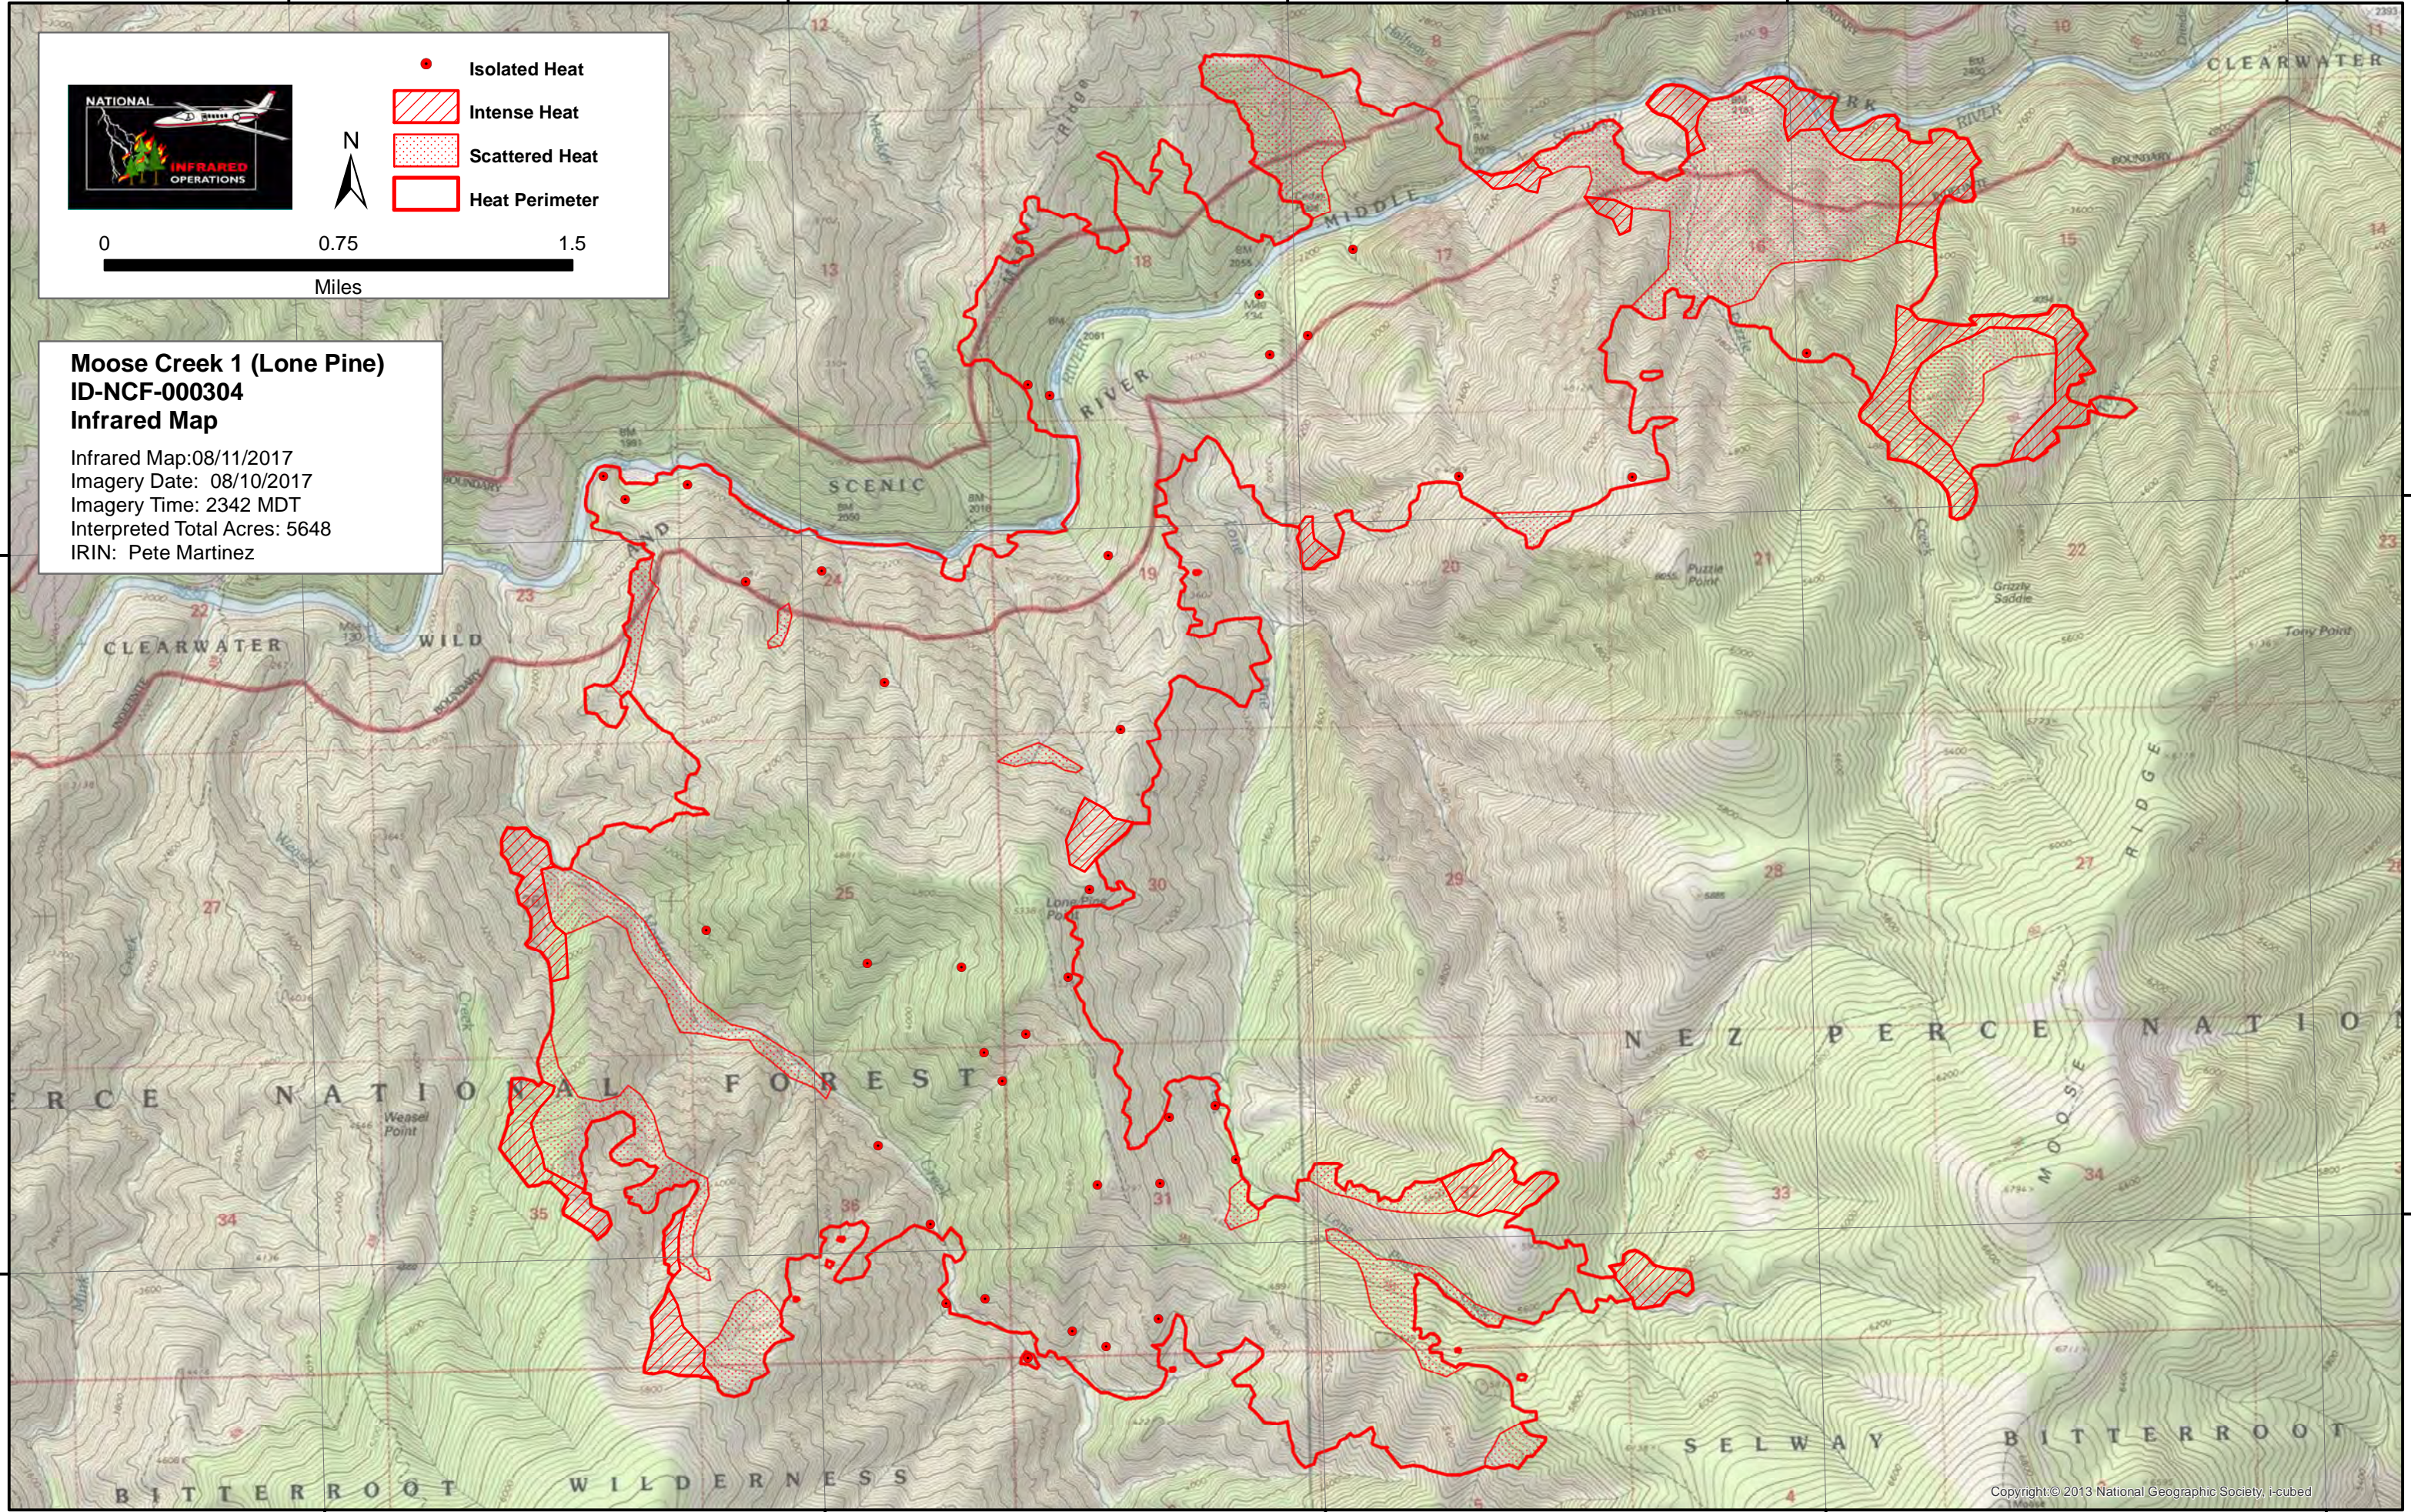

115°40'W

115°20'W

115°00'W

114°58'W

114°56'W

0 0.75 1.5
Miles

- Isolated Heat
- Intense Heat
- Scattered Heat
- Heat Perimeter

**Moose Creek 1 (Lone Pine)
ID-NCF-000304
Infrared Map**

Infrared Map: 08/11/2017
 Imagery Date: 08/10/2017
 Imagery Time: 2342 MDT
 Interpreted Total Acres: 5648
 IRIN: Pete Martinez

46°50'N

46°50'N

46°40'N

46°40'N

115°40'W

115°20'W

115°00'W

114°58'W

114°56'W