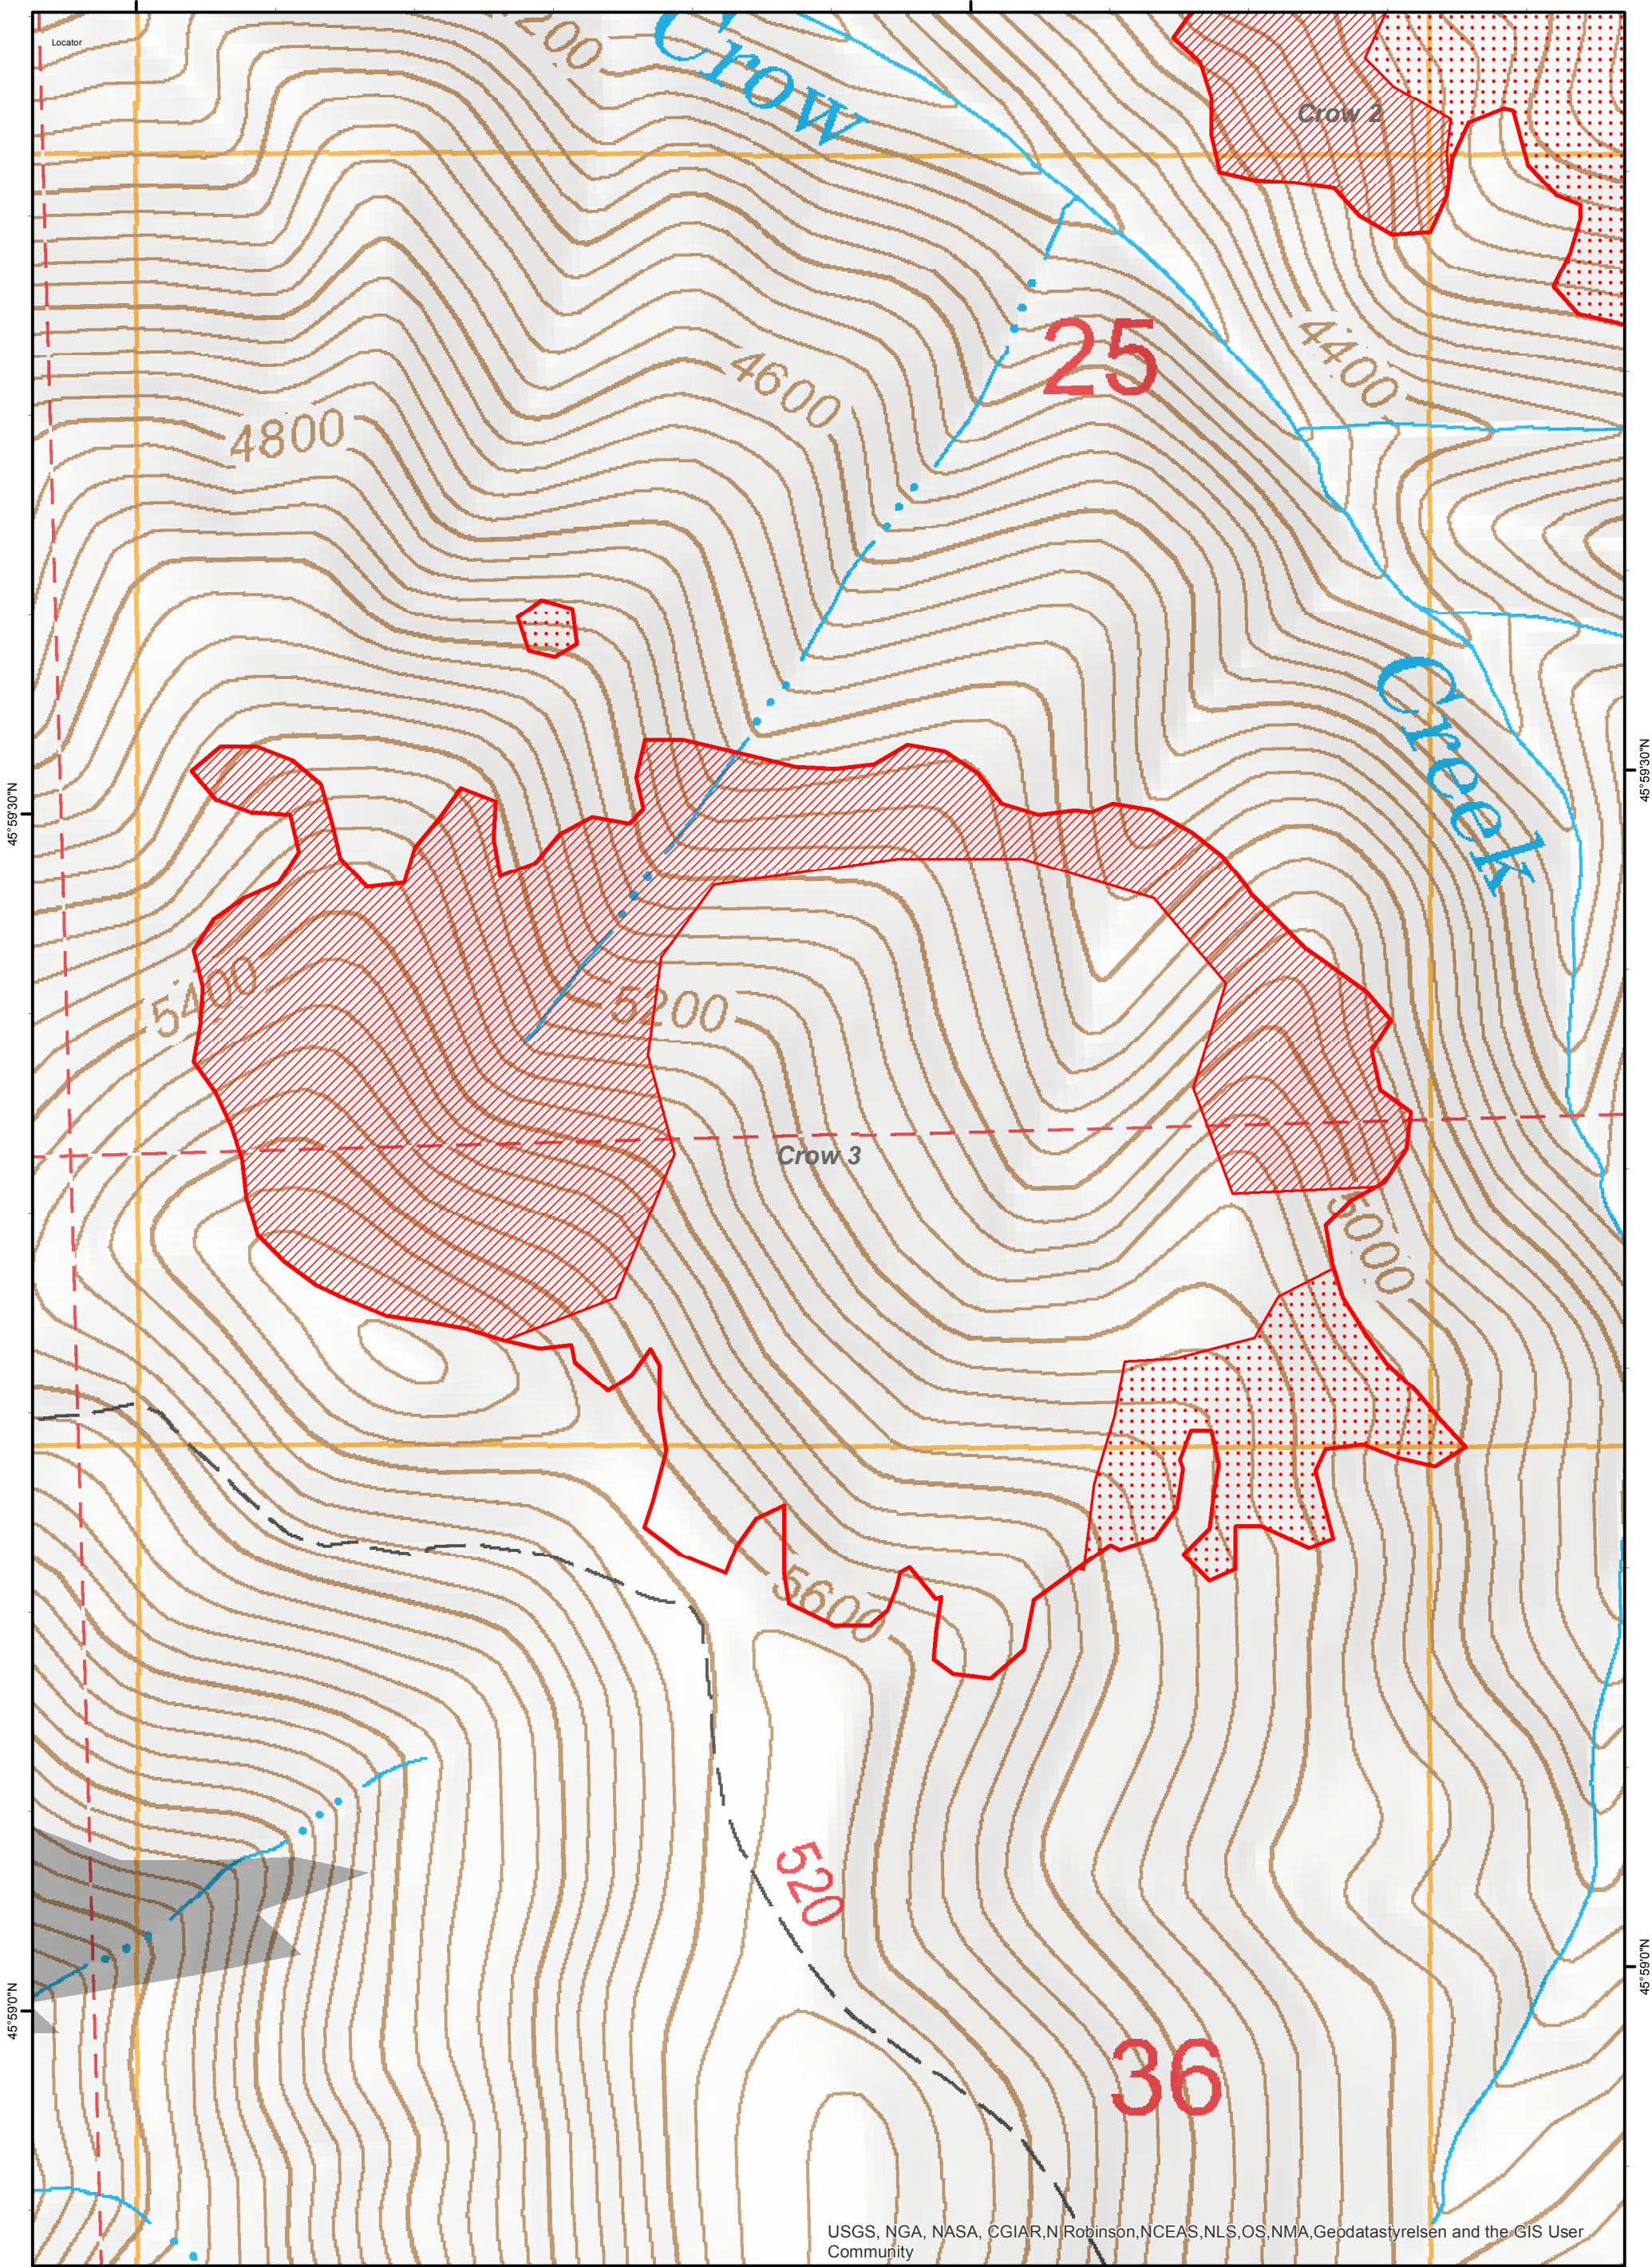

114°47'30"W

114°47'0"W

Locator

45°59'30"N

45°59'30"N

45°59'00"N

45°59'00"N

114°47'30"W

114°47'0"W

USGS, NGA, NASA, CGIAR, N Robinson, NCEAS, NLS, OS, NMA, Geodatastyrelsen and the GIS User Community

**Legend**

- Cloud Cover
- No Data
- Isolated Heat Source
- Heat Perimeter
- Intense Heat
- Scattered Heat

0 0.04 0.08 0.16 Miles

**Moose Creek 1 Incidents**  
**Crow 3 - 112 Acres**  
**Infrared Map**

Imagery Date: 9/8/2017 @ 2100 MDT  
 Interpreted Acres: 40,436 acres (combined)  
 IRIN: Maximillian Wahlberg