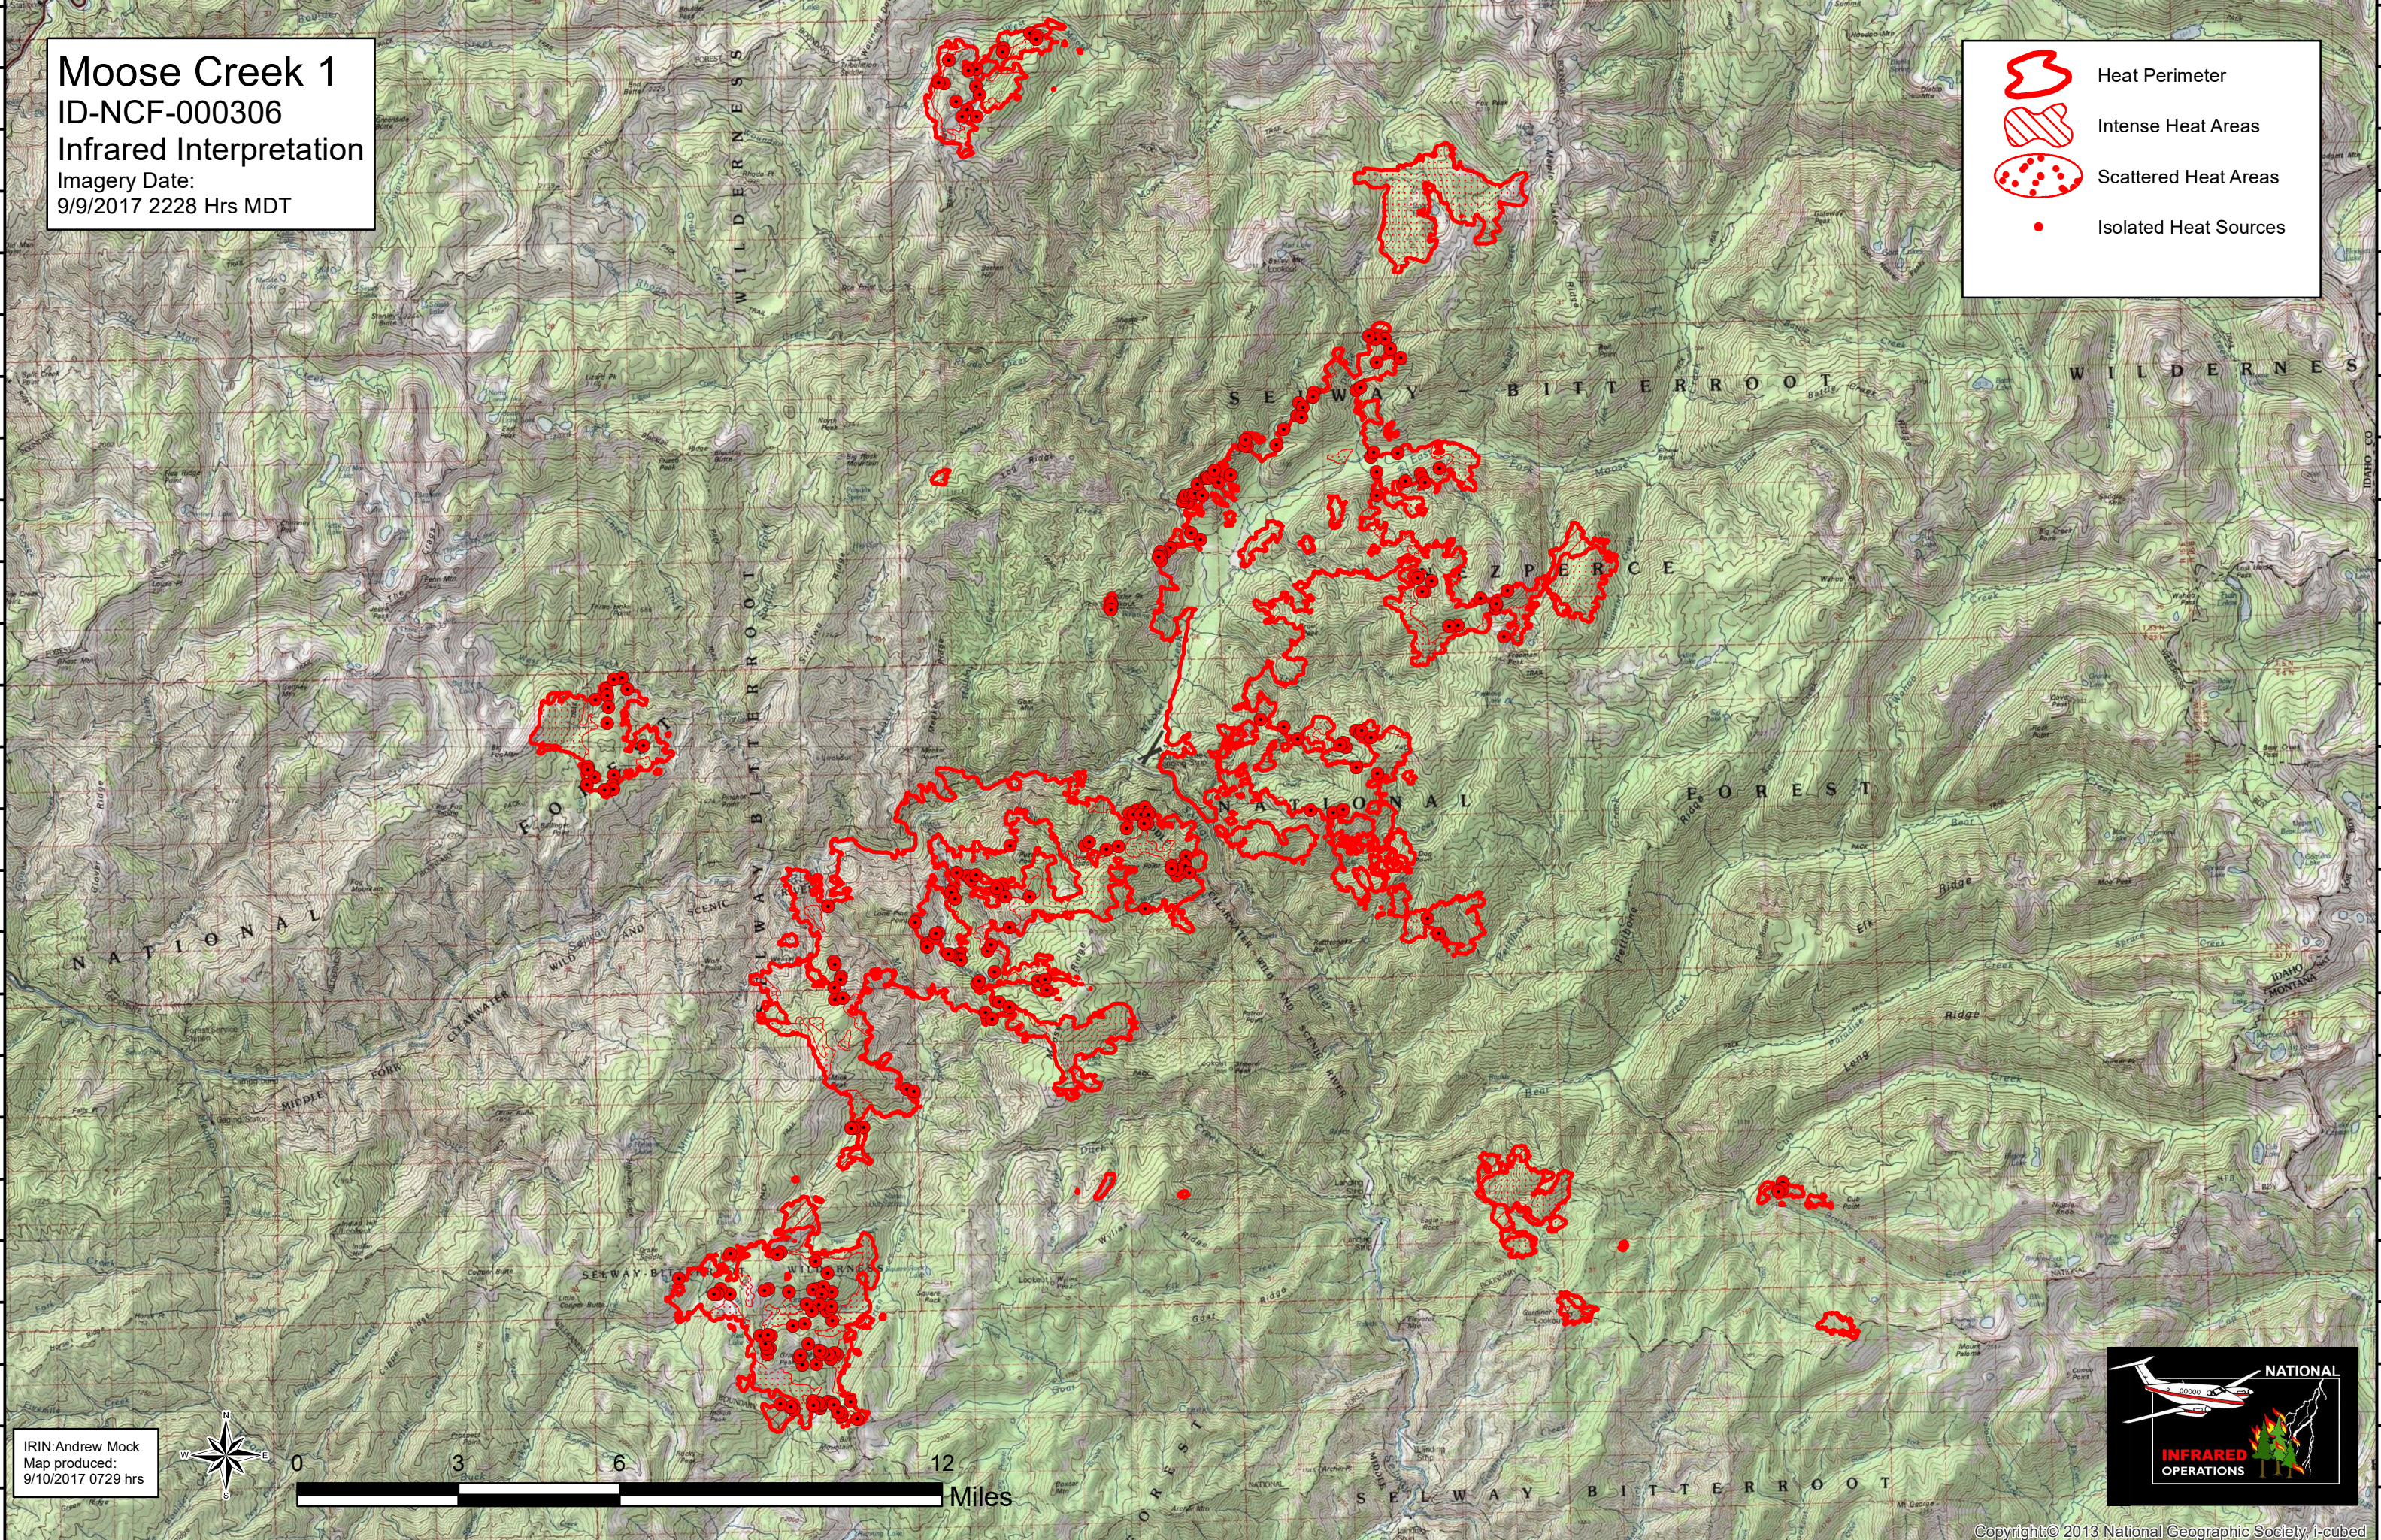

Moose Creek 1
ID-NCF-000306
Infrared Interpretation
Imagery Date:
9/9/2017 2228 Hrs MDT

- Heat Perimeter
- Intense Heat Areas
- Scattered Heat Areas
- Isolated Heat Sources

IRIN:Andrew Mock
Map produced:
9/10/2017 0729 hrs