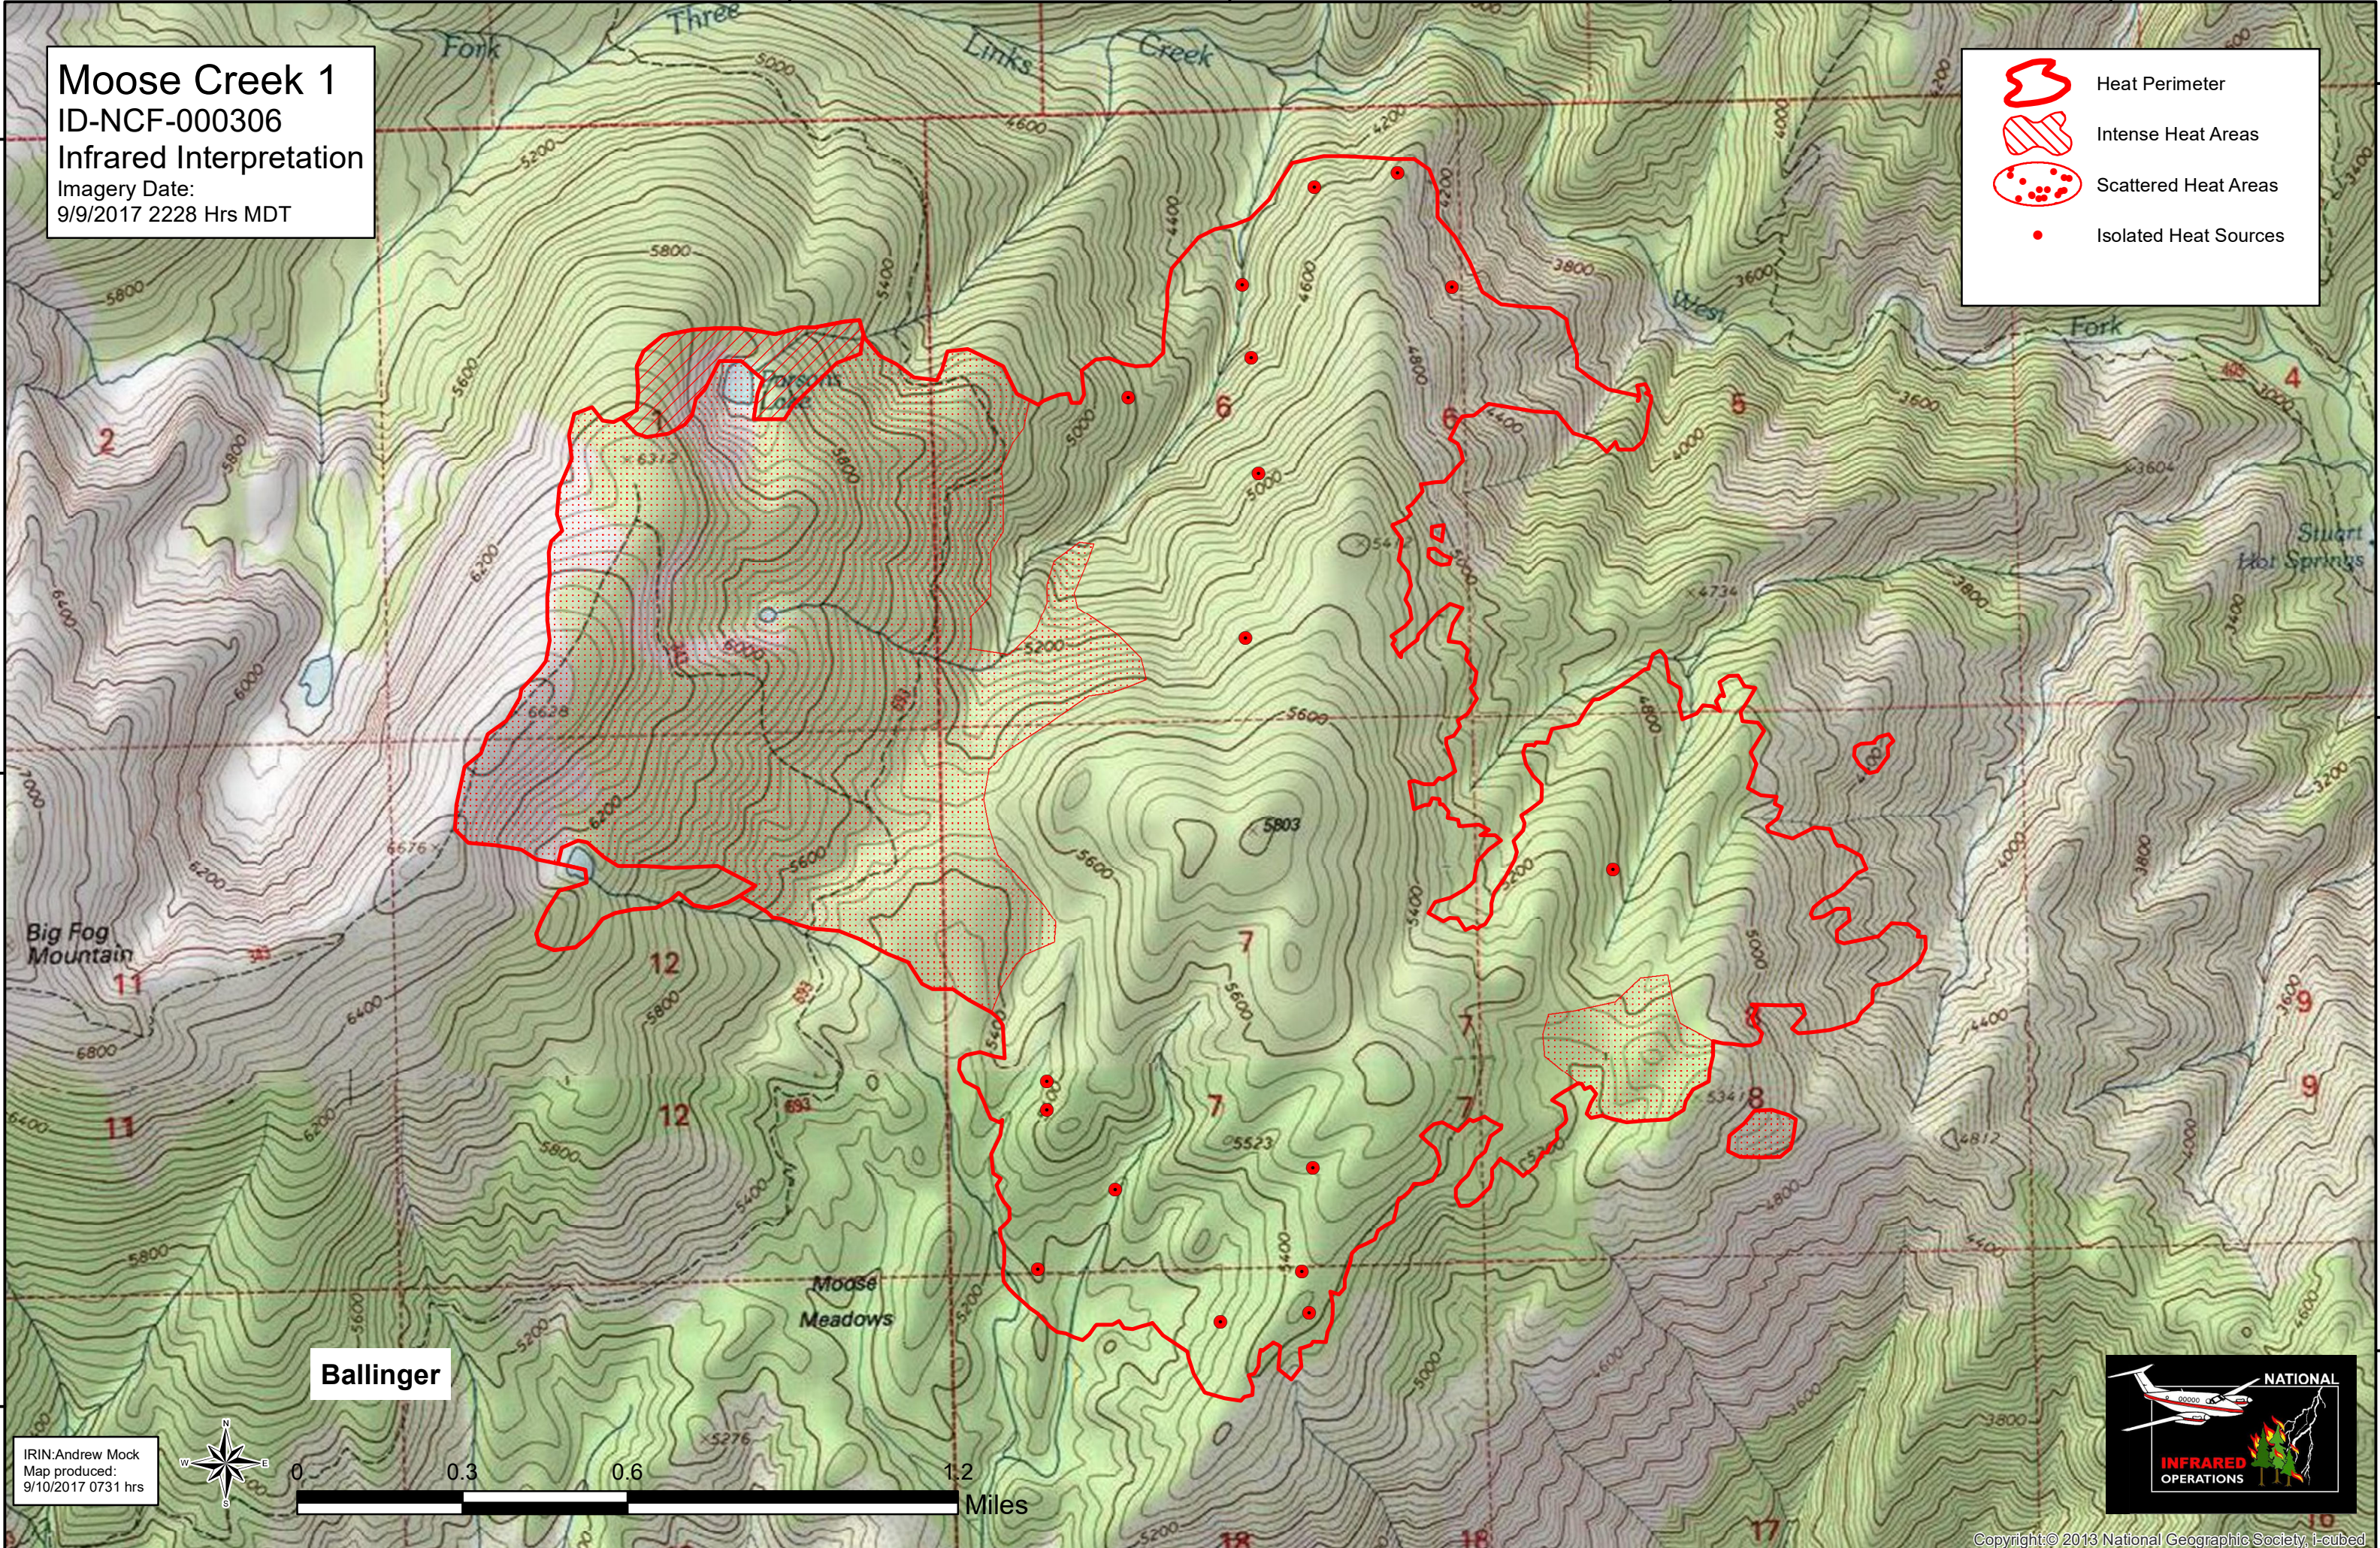

Moose Creek 1
ID-NCF-000306
Infrared Interpretation
Imagery Date:
9/9/2017 2228 Hrs MDT

- Heat Perimeter
- Intense Heat Areas
- Scattered Heat Areas
- Isolated Heat Sources

Ballinger

IRIN: Andrew Mock
Map produced:
9/10/2017 0731 hrs