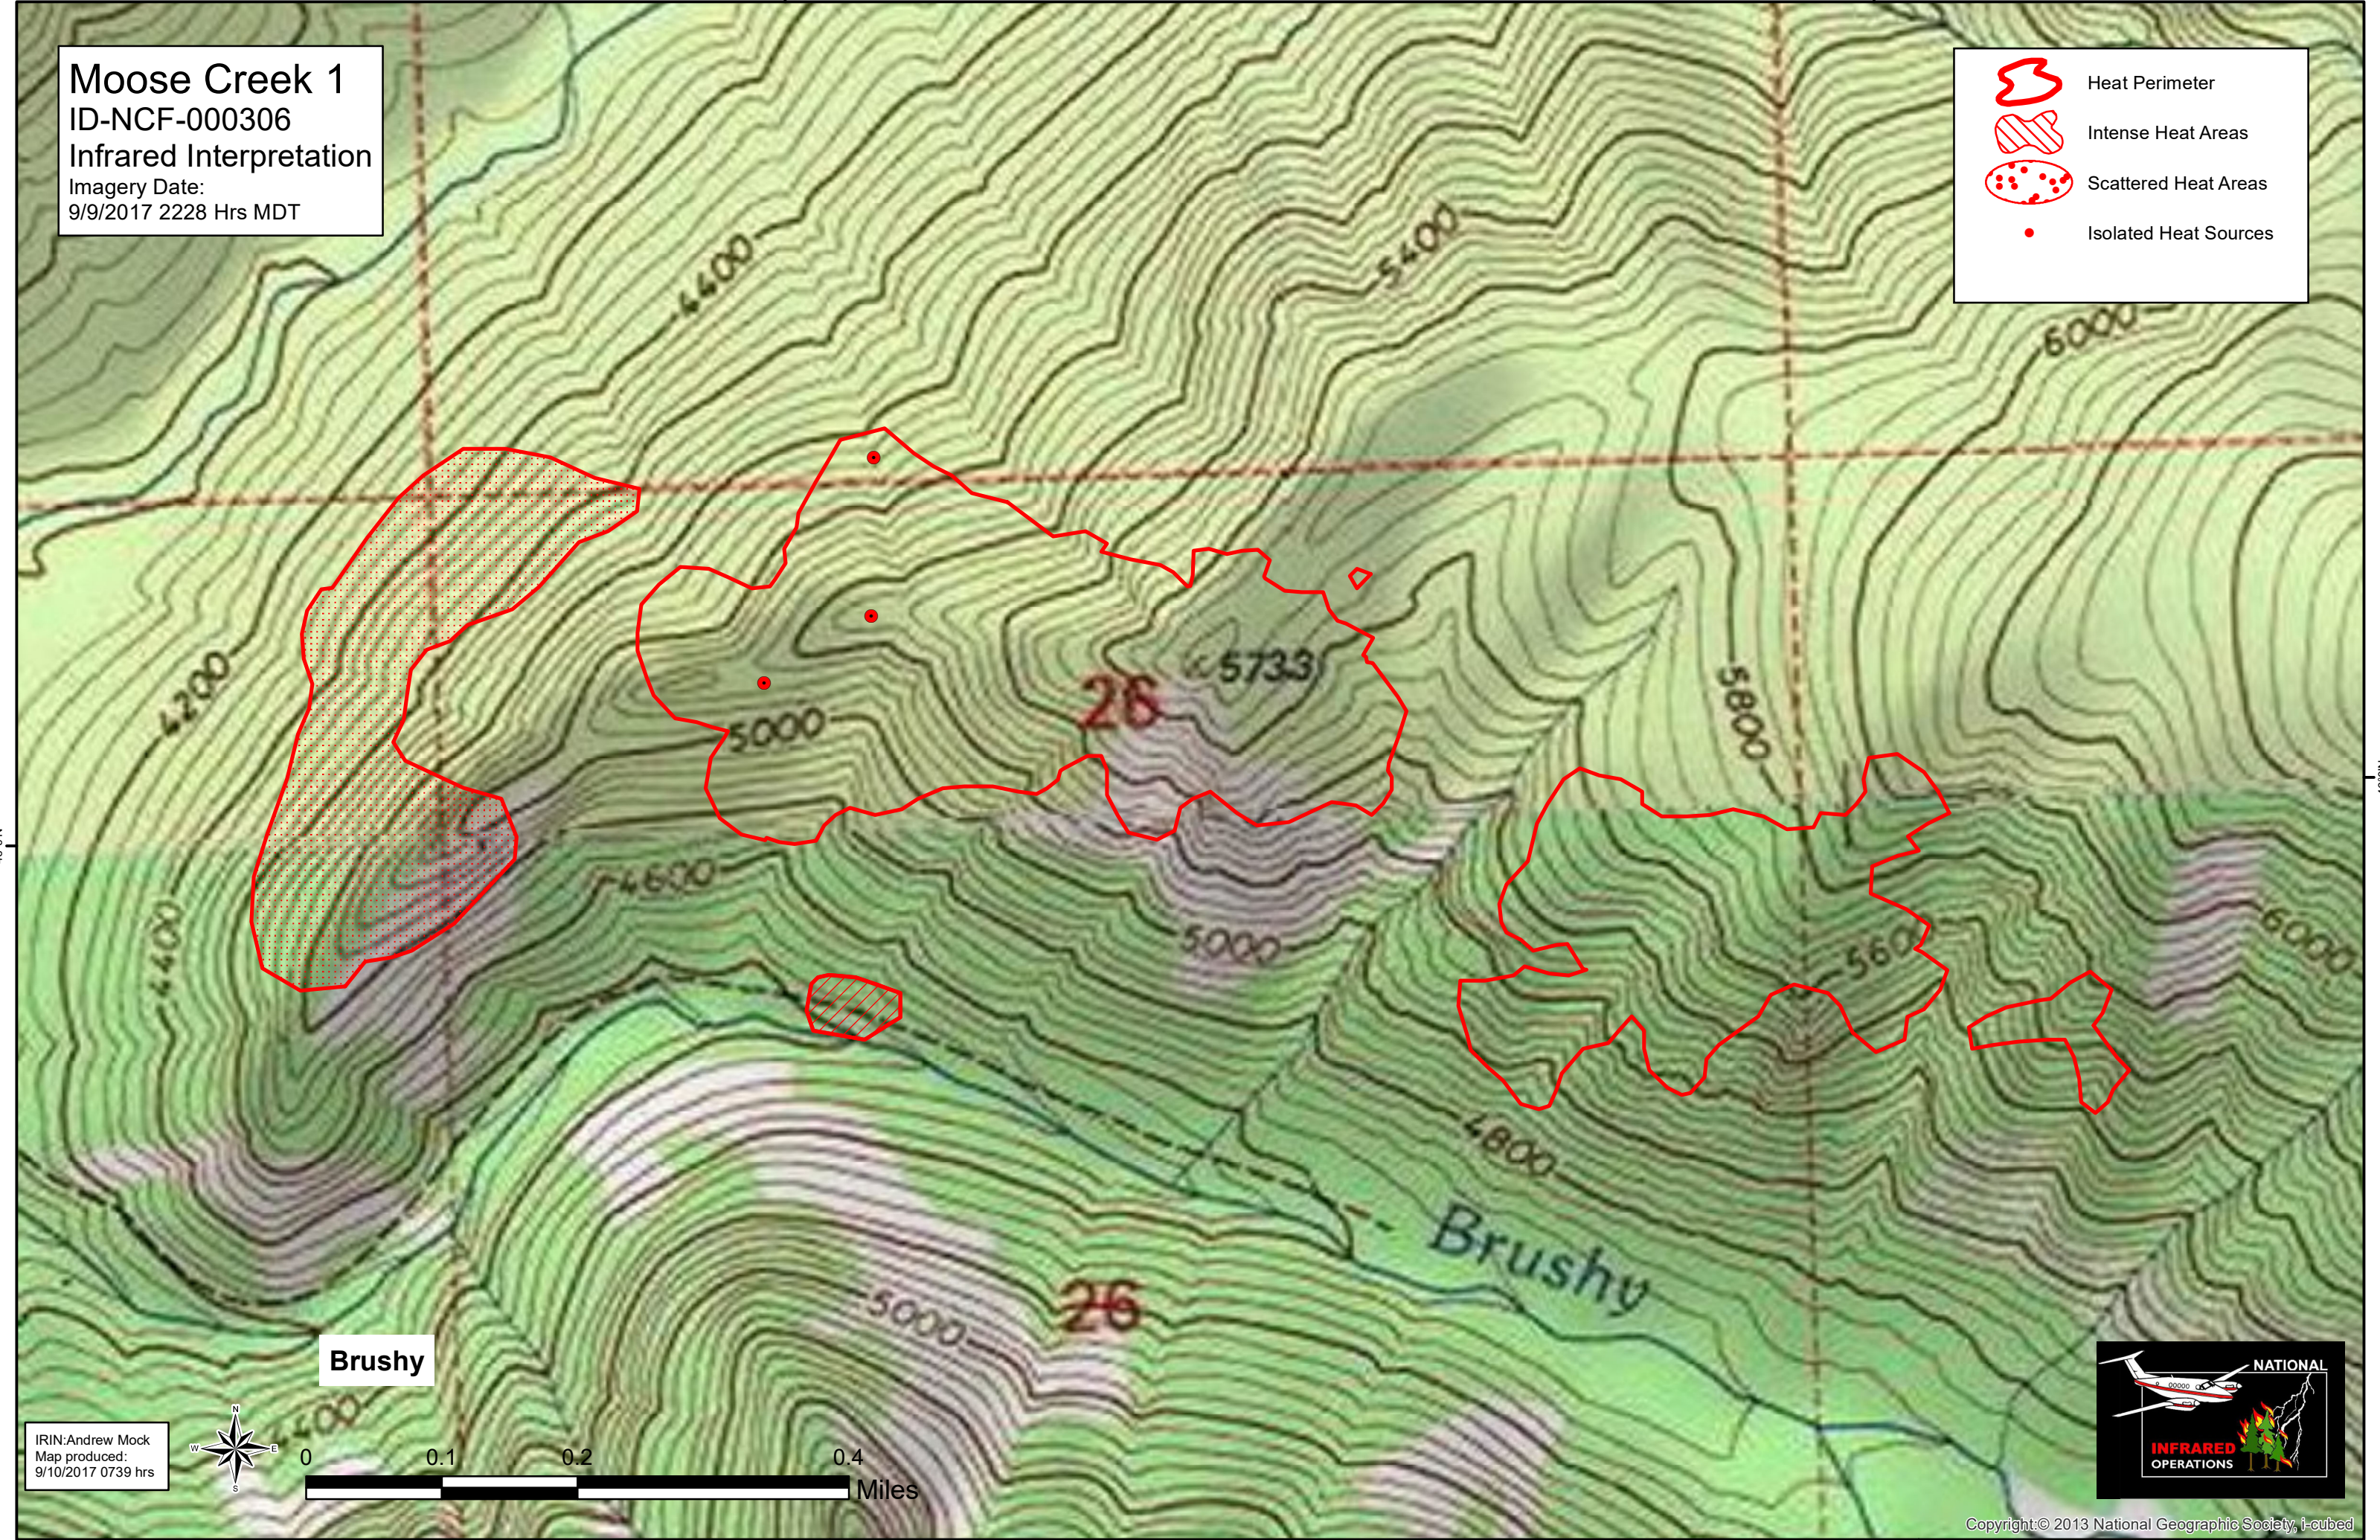

Moose Creek 1
ID-NCF-000306
Infrared Interpretation
Imagery Date:
9/9/2017 2228 Hrs MDT

-  Heat Perimeter
-  Intense Heat Areas
-  Scattered Heat Areas
-  Isolated Heat Sources

Brushy

IRIN:Andrew Mock
Map produced:
9/10/2017 0739 hrs