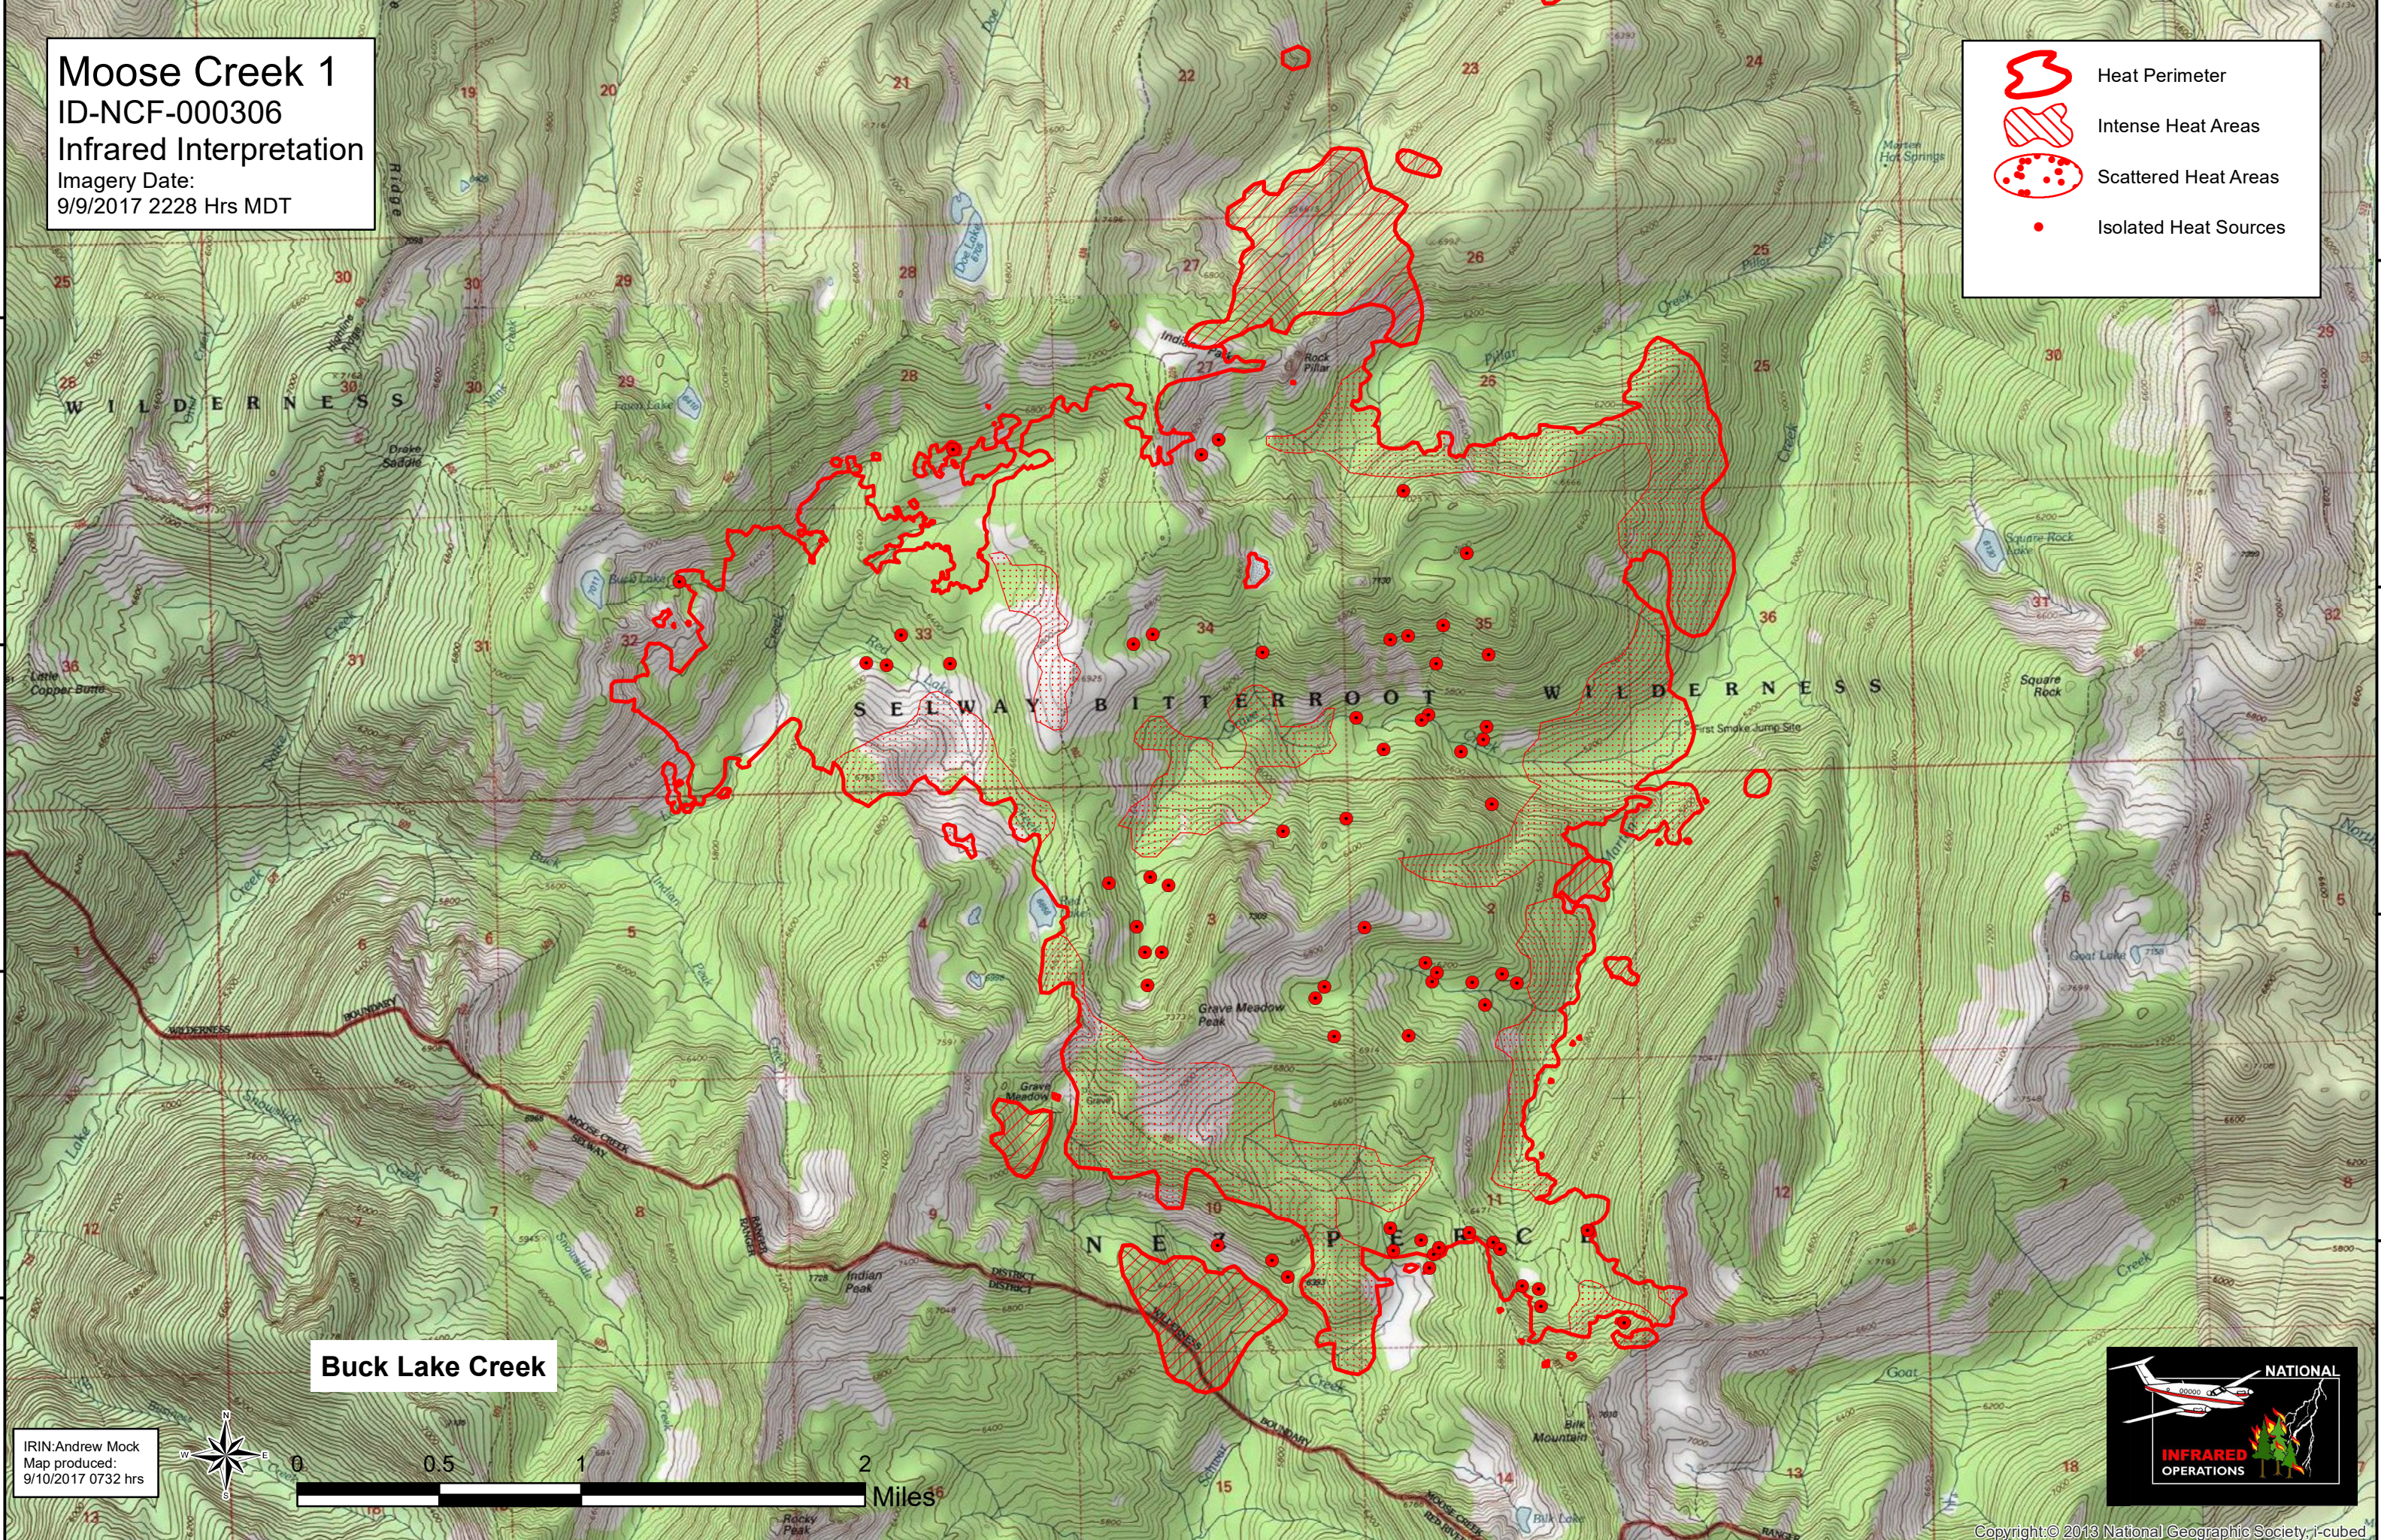

**Moose Creek 1**  
ID-NCF-000306  
Infrared Interpretation  
Imagery Date:  
9/9/2017 2228 Hrs MDT

- Heat Perimeter
- Intense Heat Areas
- Scattered Heat Areas
- Isolated Heat Sources

**Buck Lake Creek**

IRIN:Andrew Mock  
Map produced:  
9/10/2017 0732 hrs