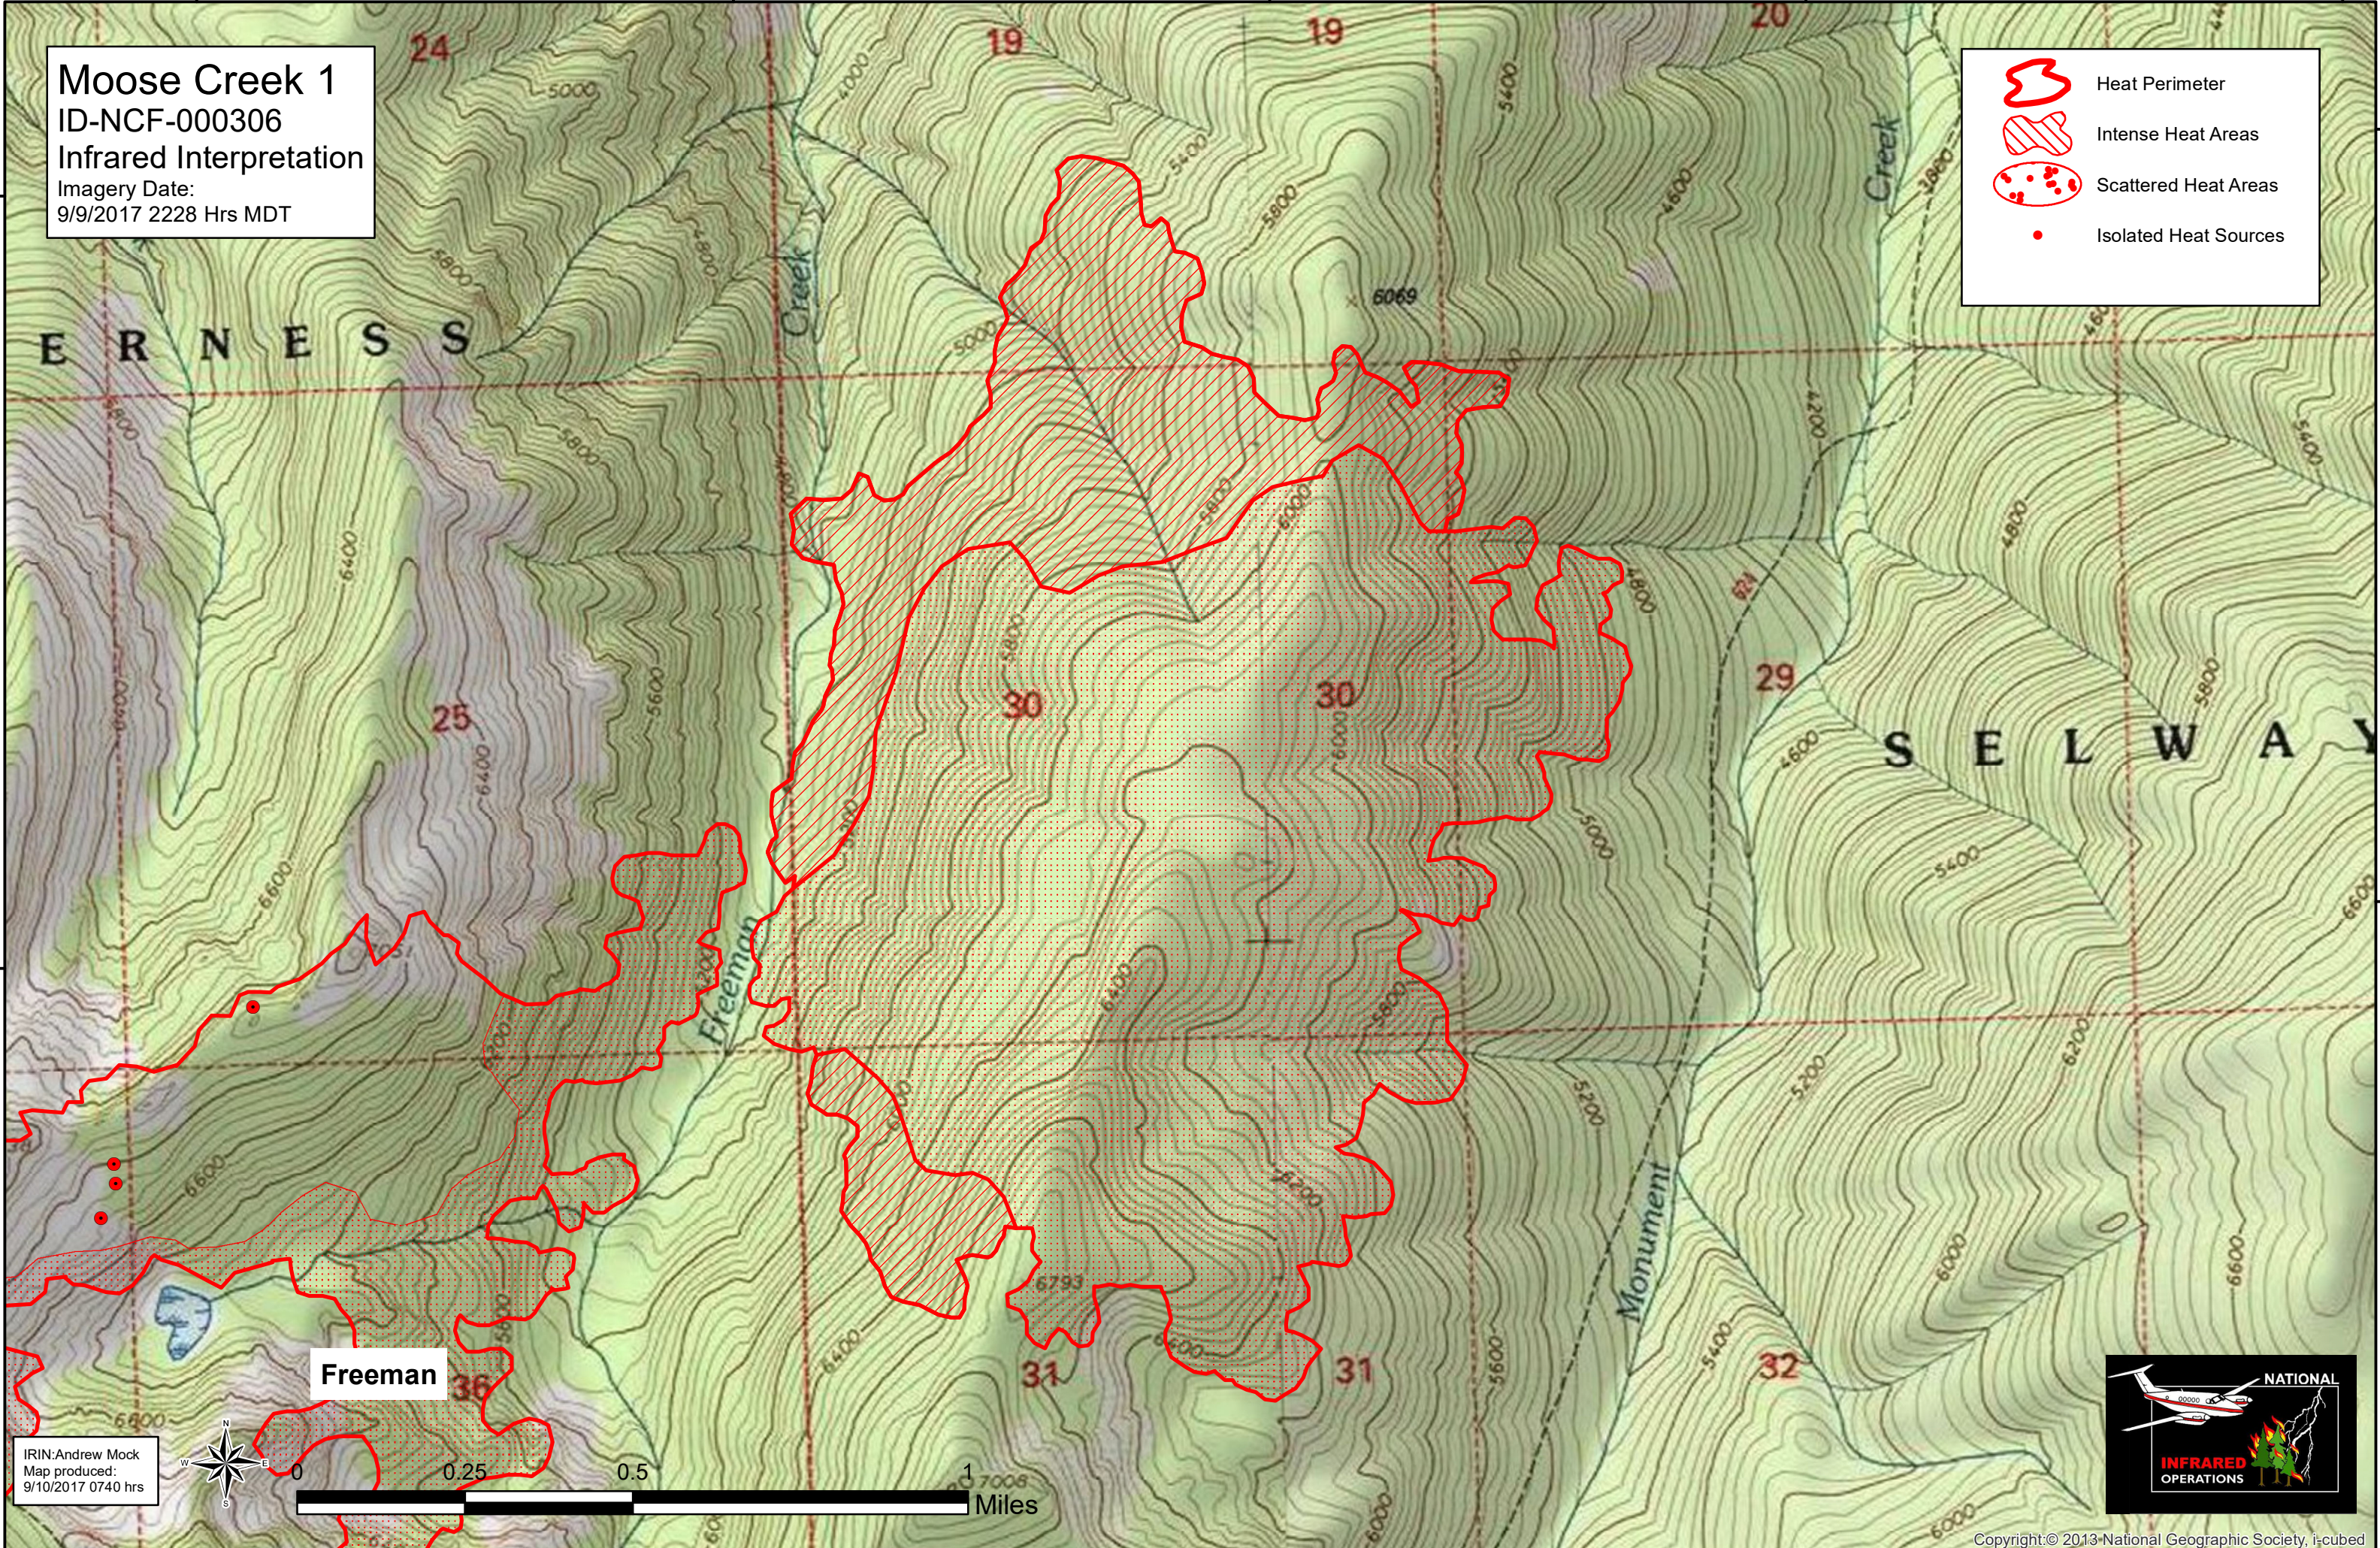

Moose Creek 1
ID-NCF-000306
Infrared Interpretation
Imagery Date:
9/9/2017 2228 Hrs MDT

- Heat Perimeter
- Intense Heat Areas
- Scattered Heat Areas
- Isolated Heat Sources

IRIN:Andrew Mock
Map produced:
9/10/2017 0740 hrs