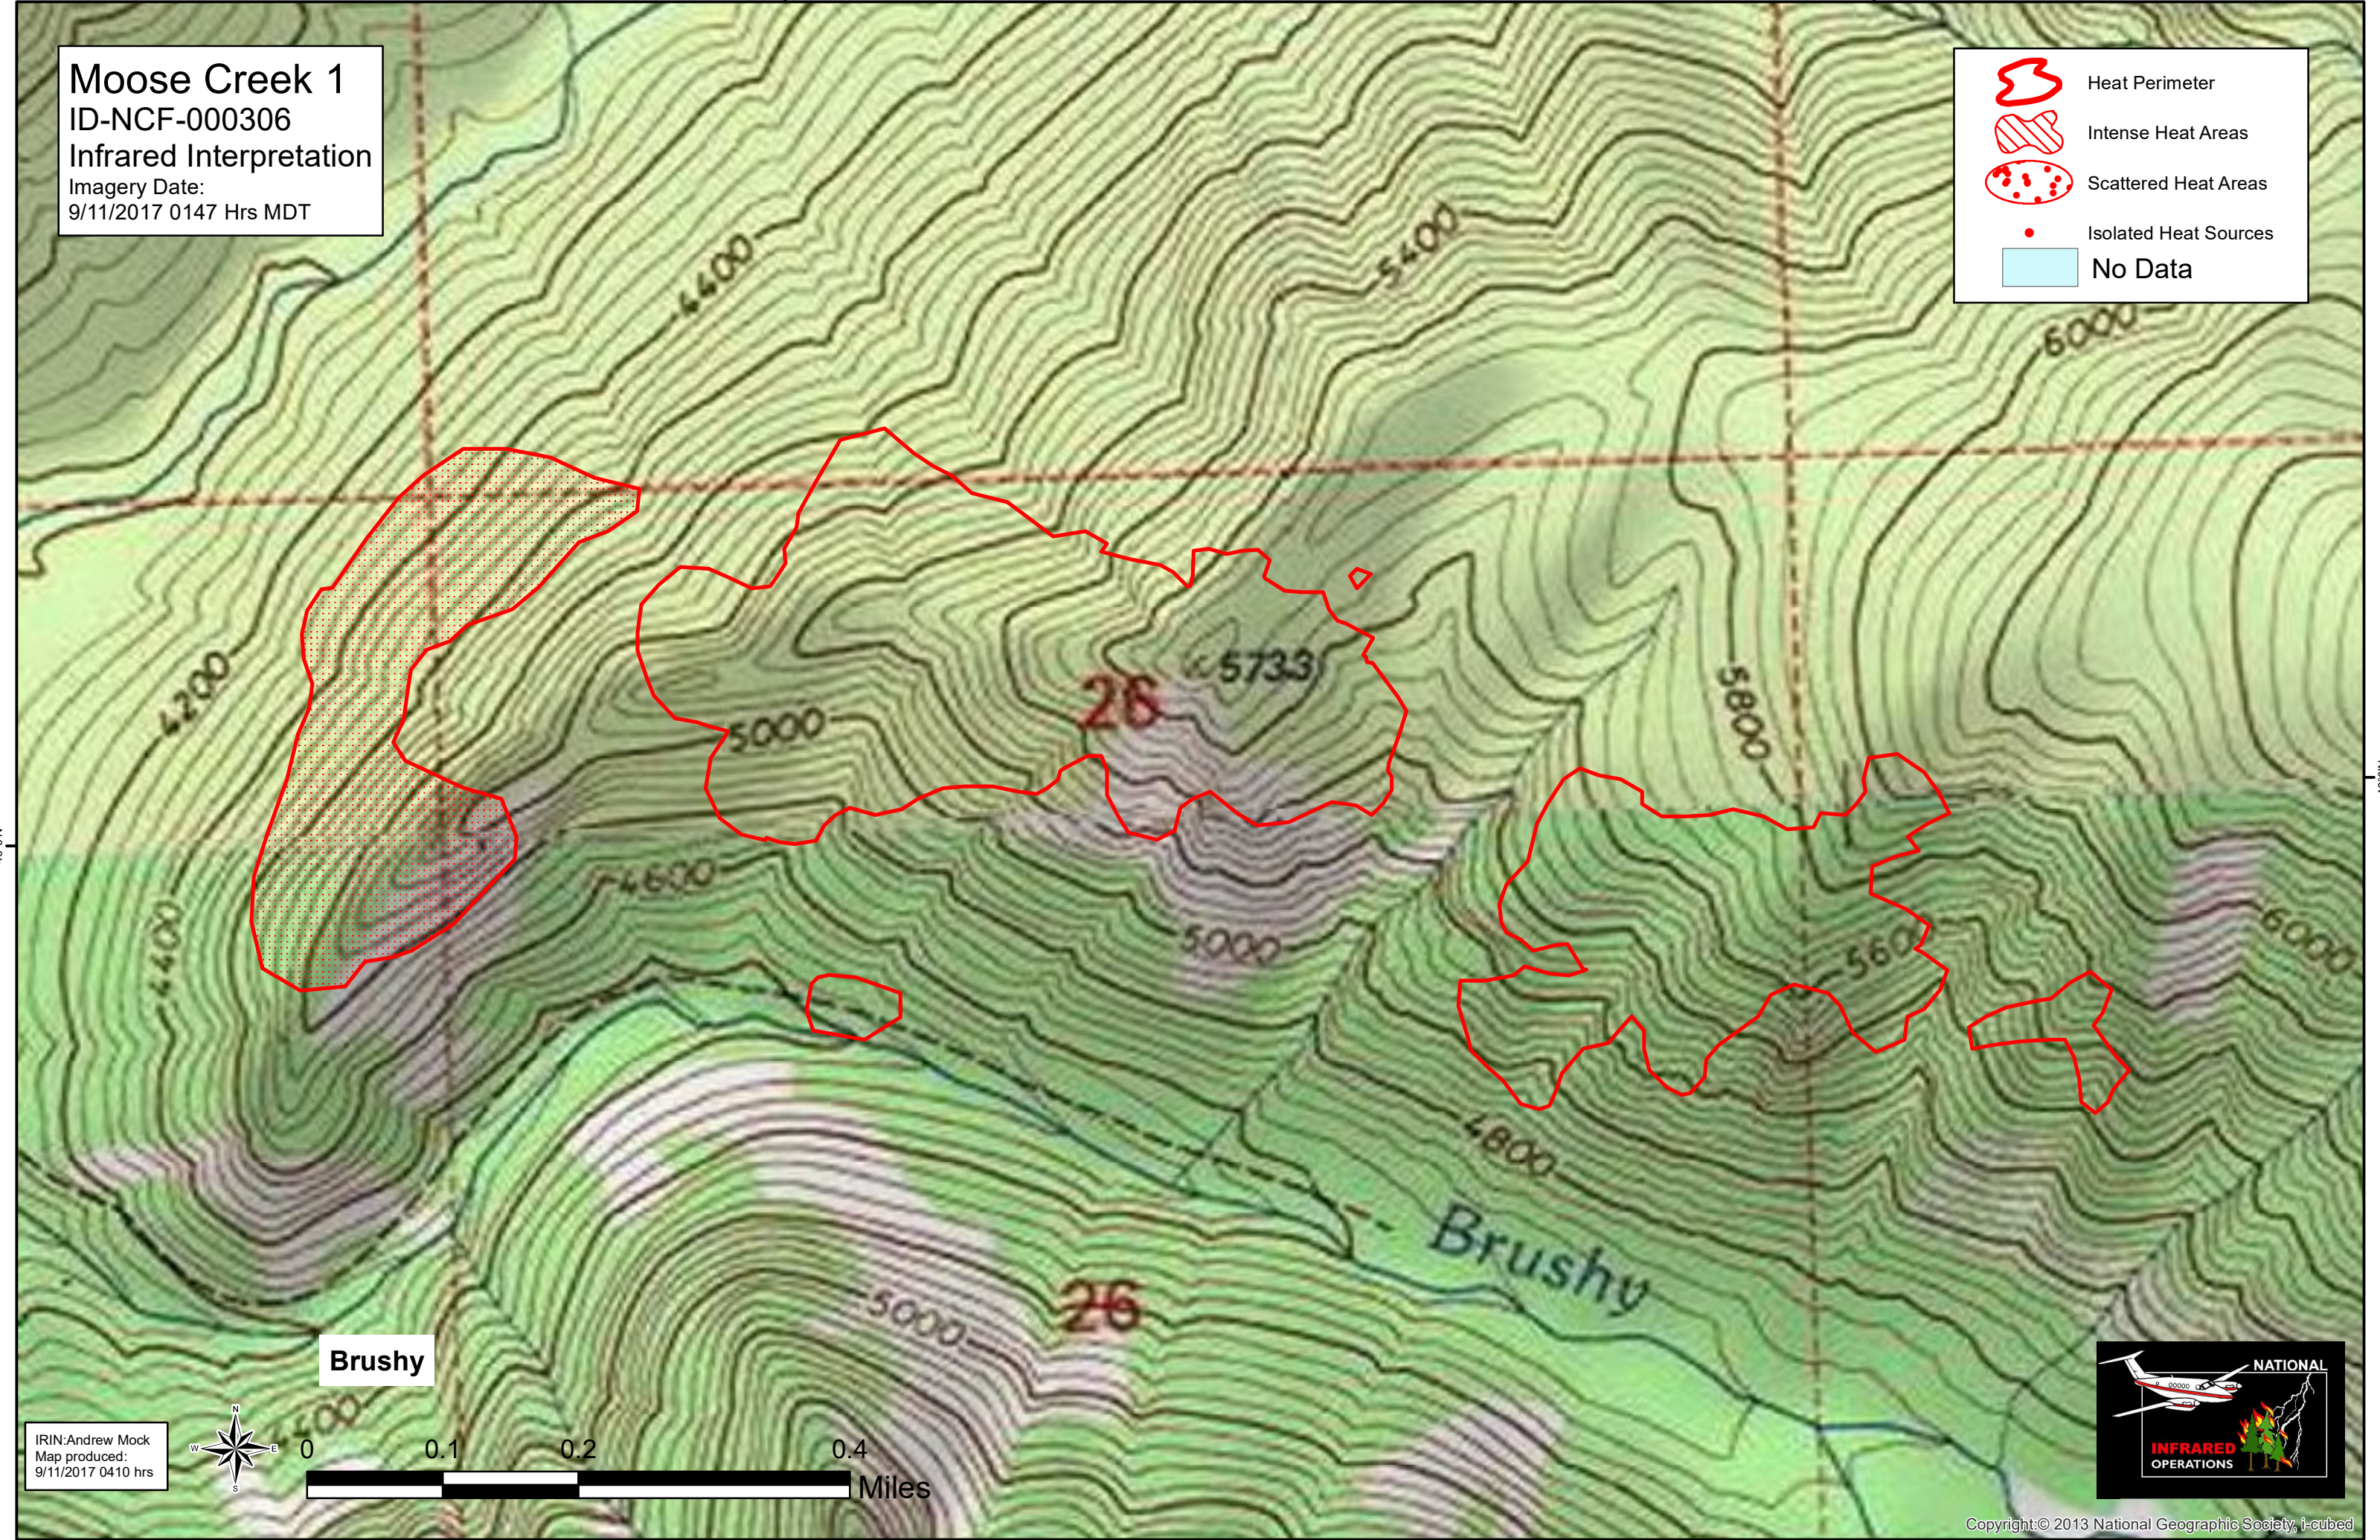

Moose Creek 1
ID-NCF-000306
Infrared Interpretation
Imagery Date:
9/11/2017 0147 Hrs MDT

-  Heat Perimeter
-  Intense Heat Areas
-  Scattered Heat Areas
-  Isolated Heat Sources
-  No Data

Brushy

IRIN:Andrew Mock
Map produced:
9/11/2017 0410 hrs