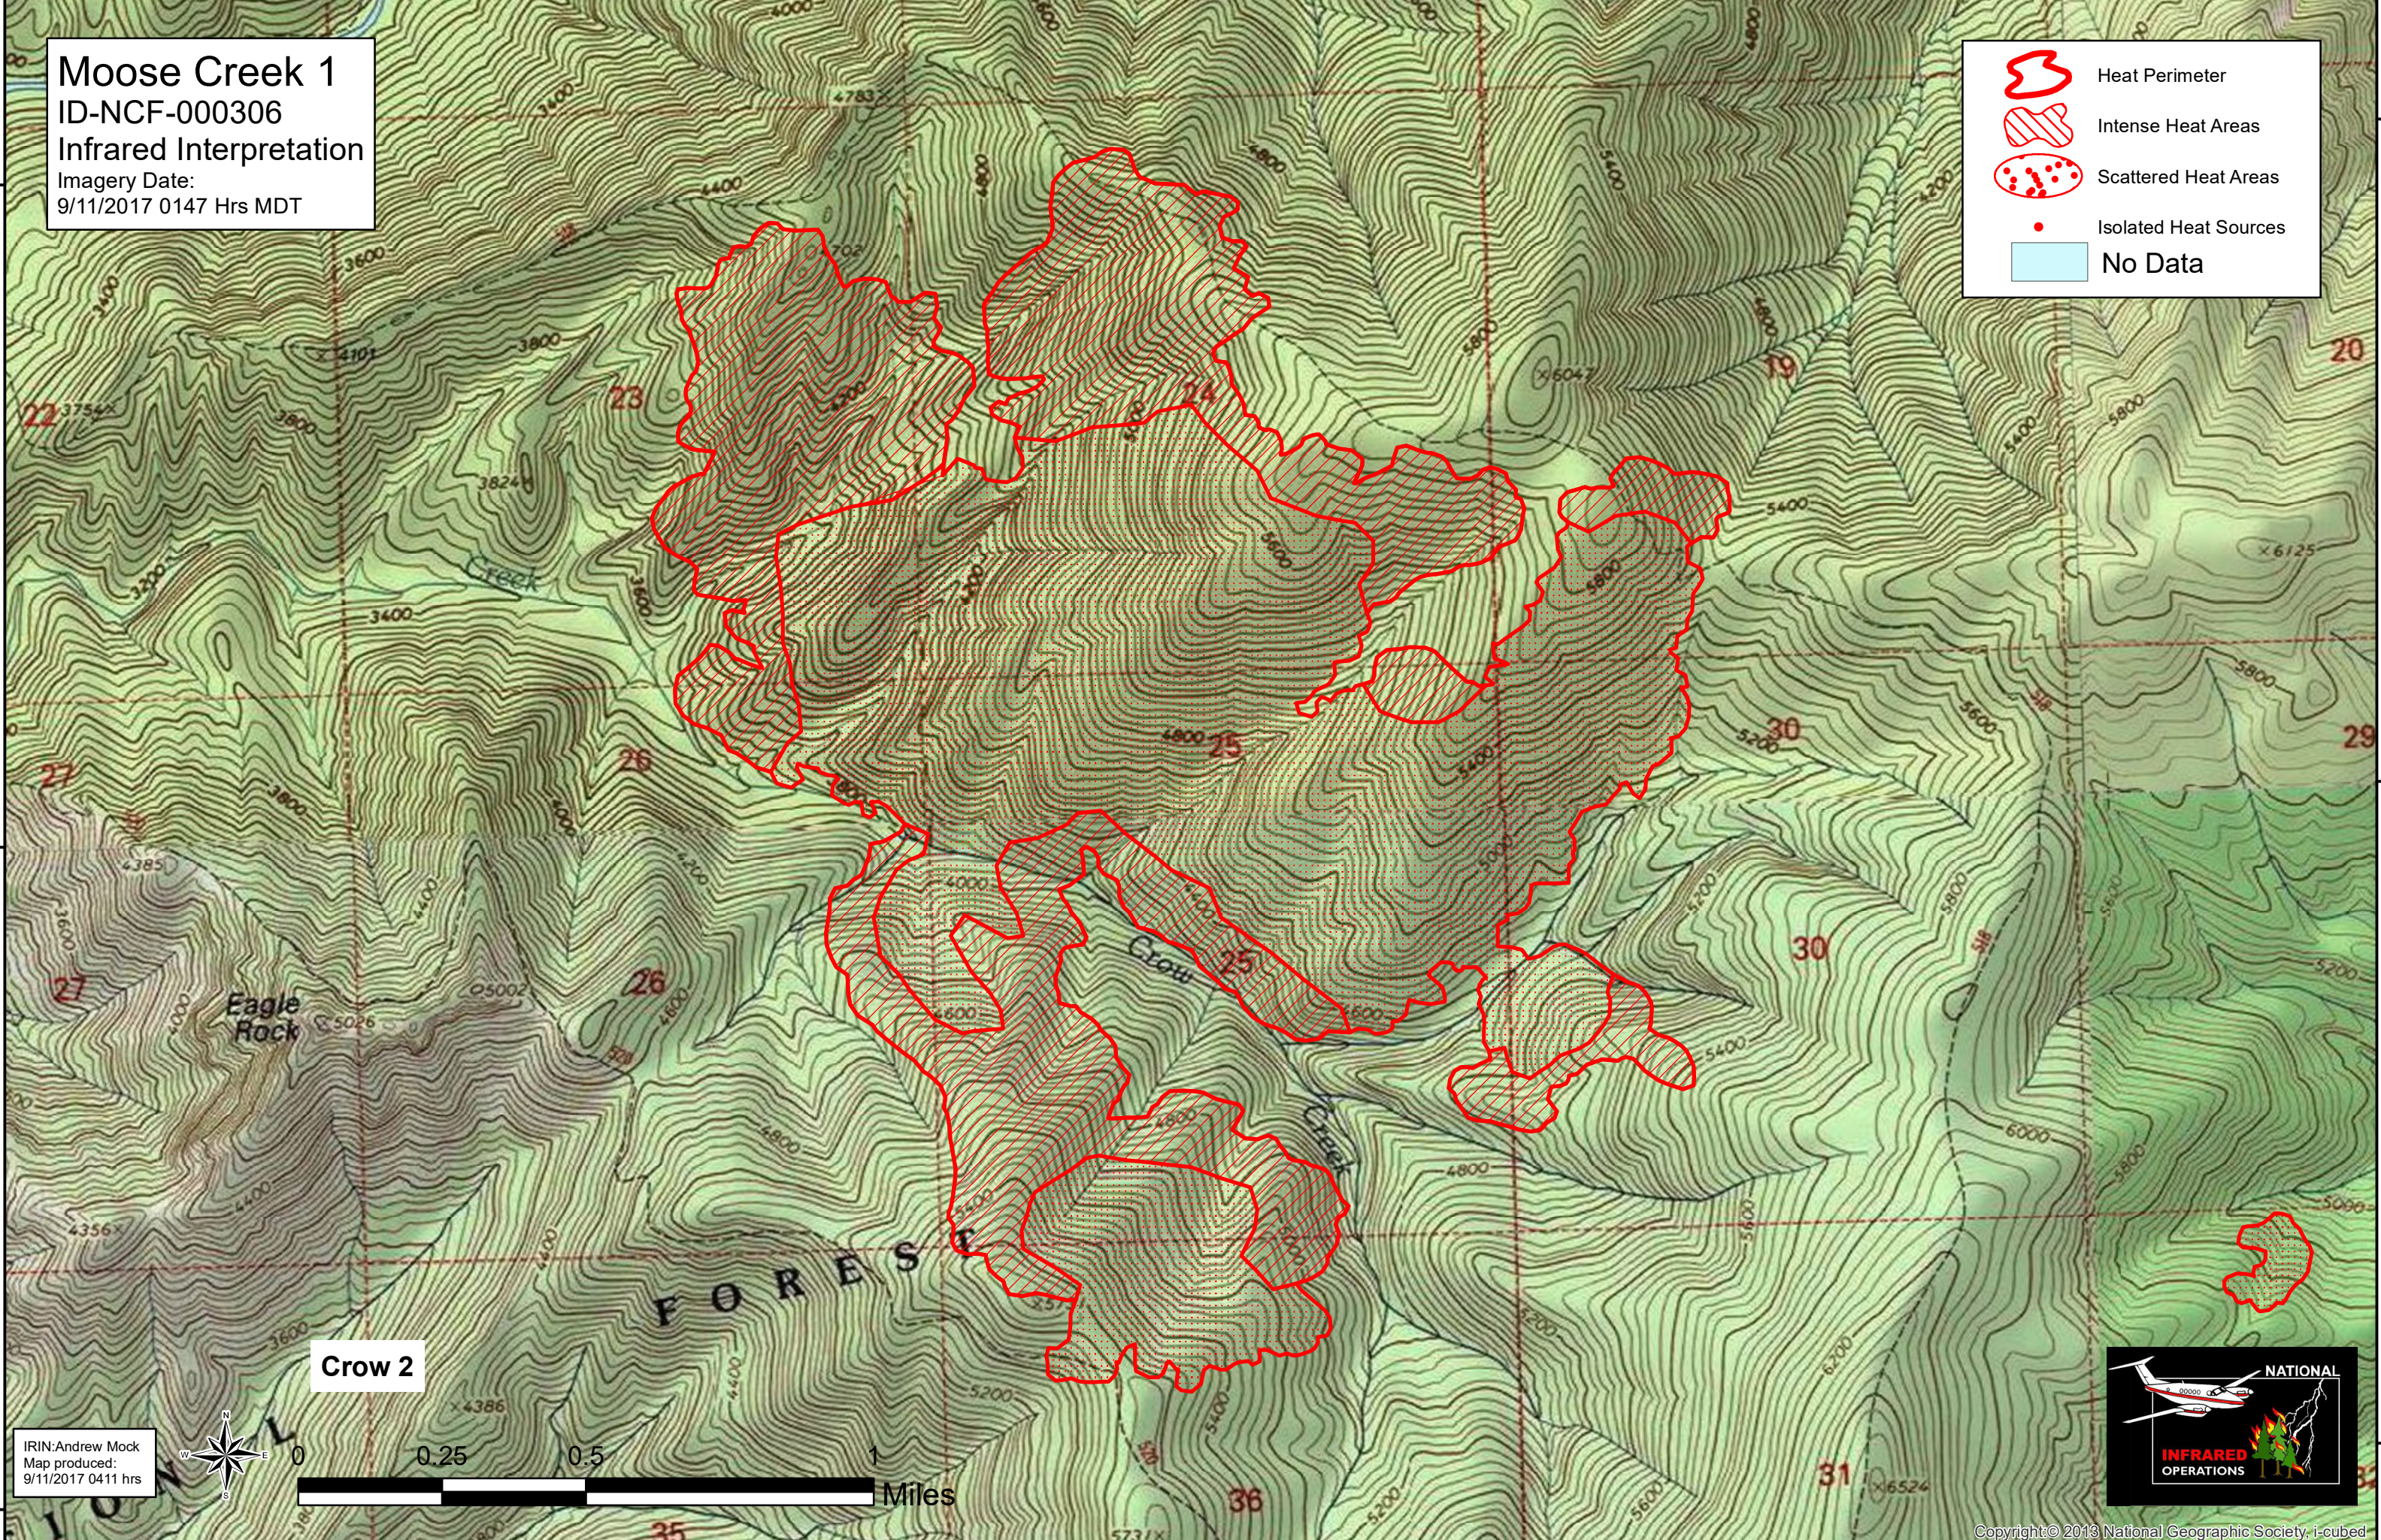

Moose Creek 1
ID-NCF-000306
Infrared Interpretation
Imagery Date:
9/11/2017 0147 Hrs MDT

-  Heat Perimeter
-  Intense Heat Areas
-  Scattered Heat Areas
-  Isolated Heat Sources
-  No Data

IRIN:Andrew Mock
Map produced:
9/11/2017 0411 hrs