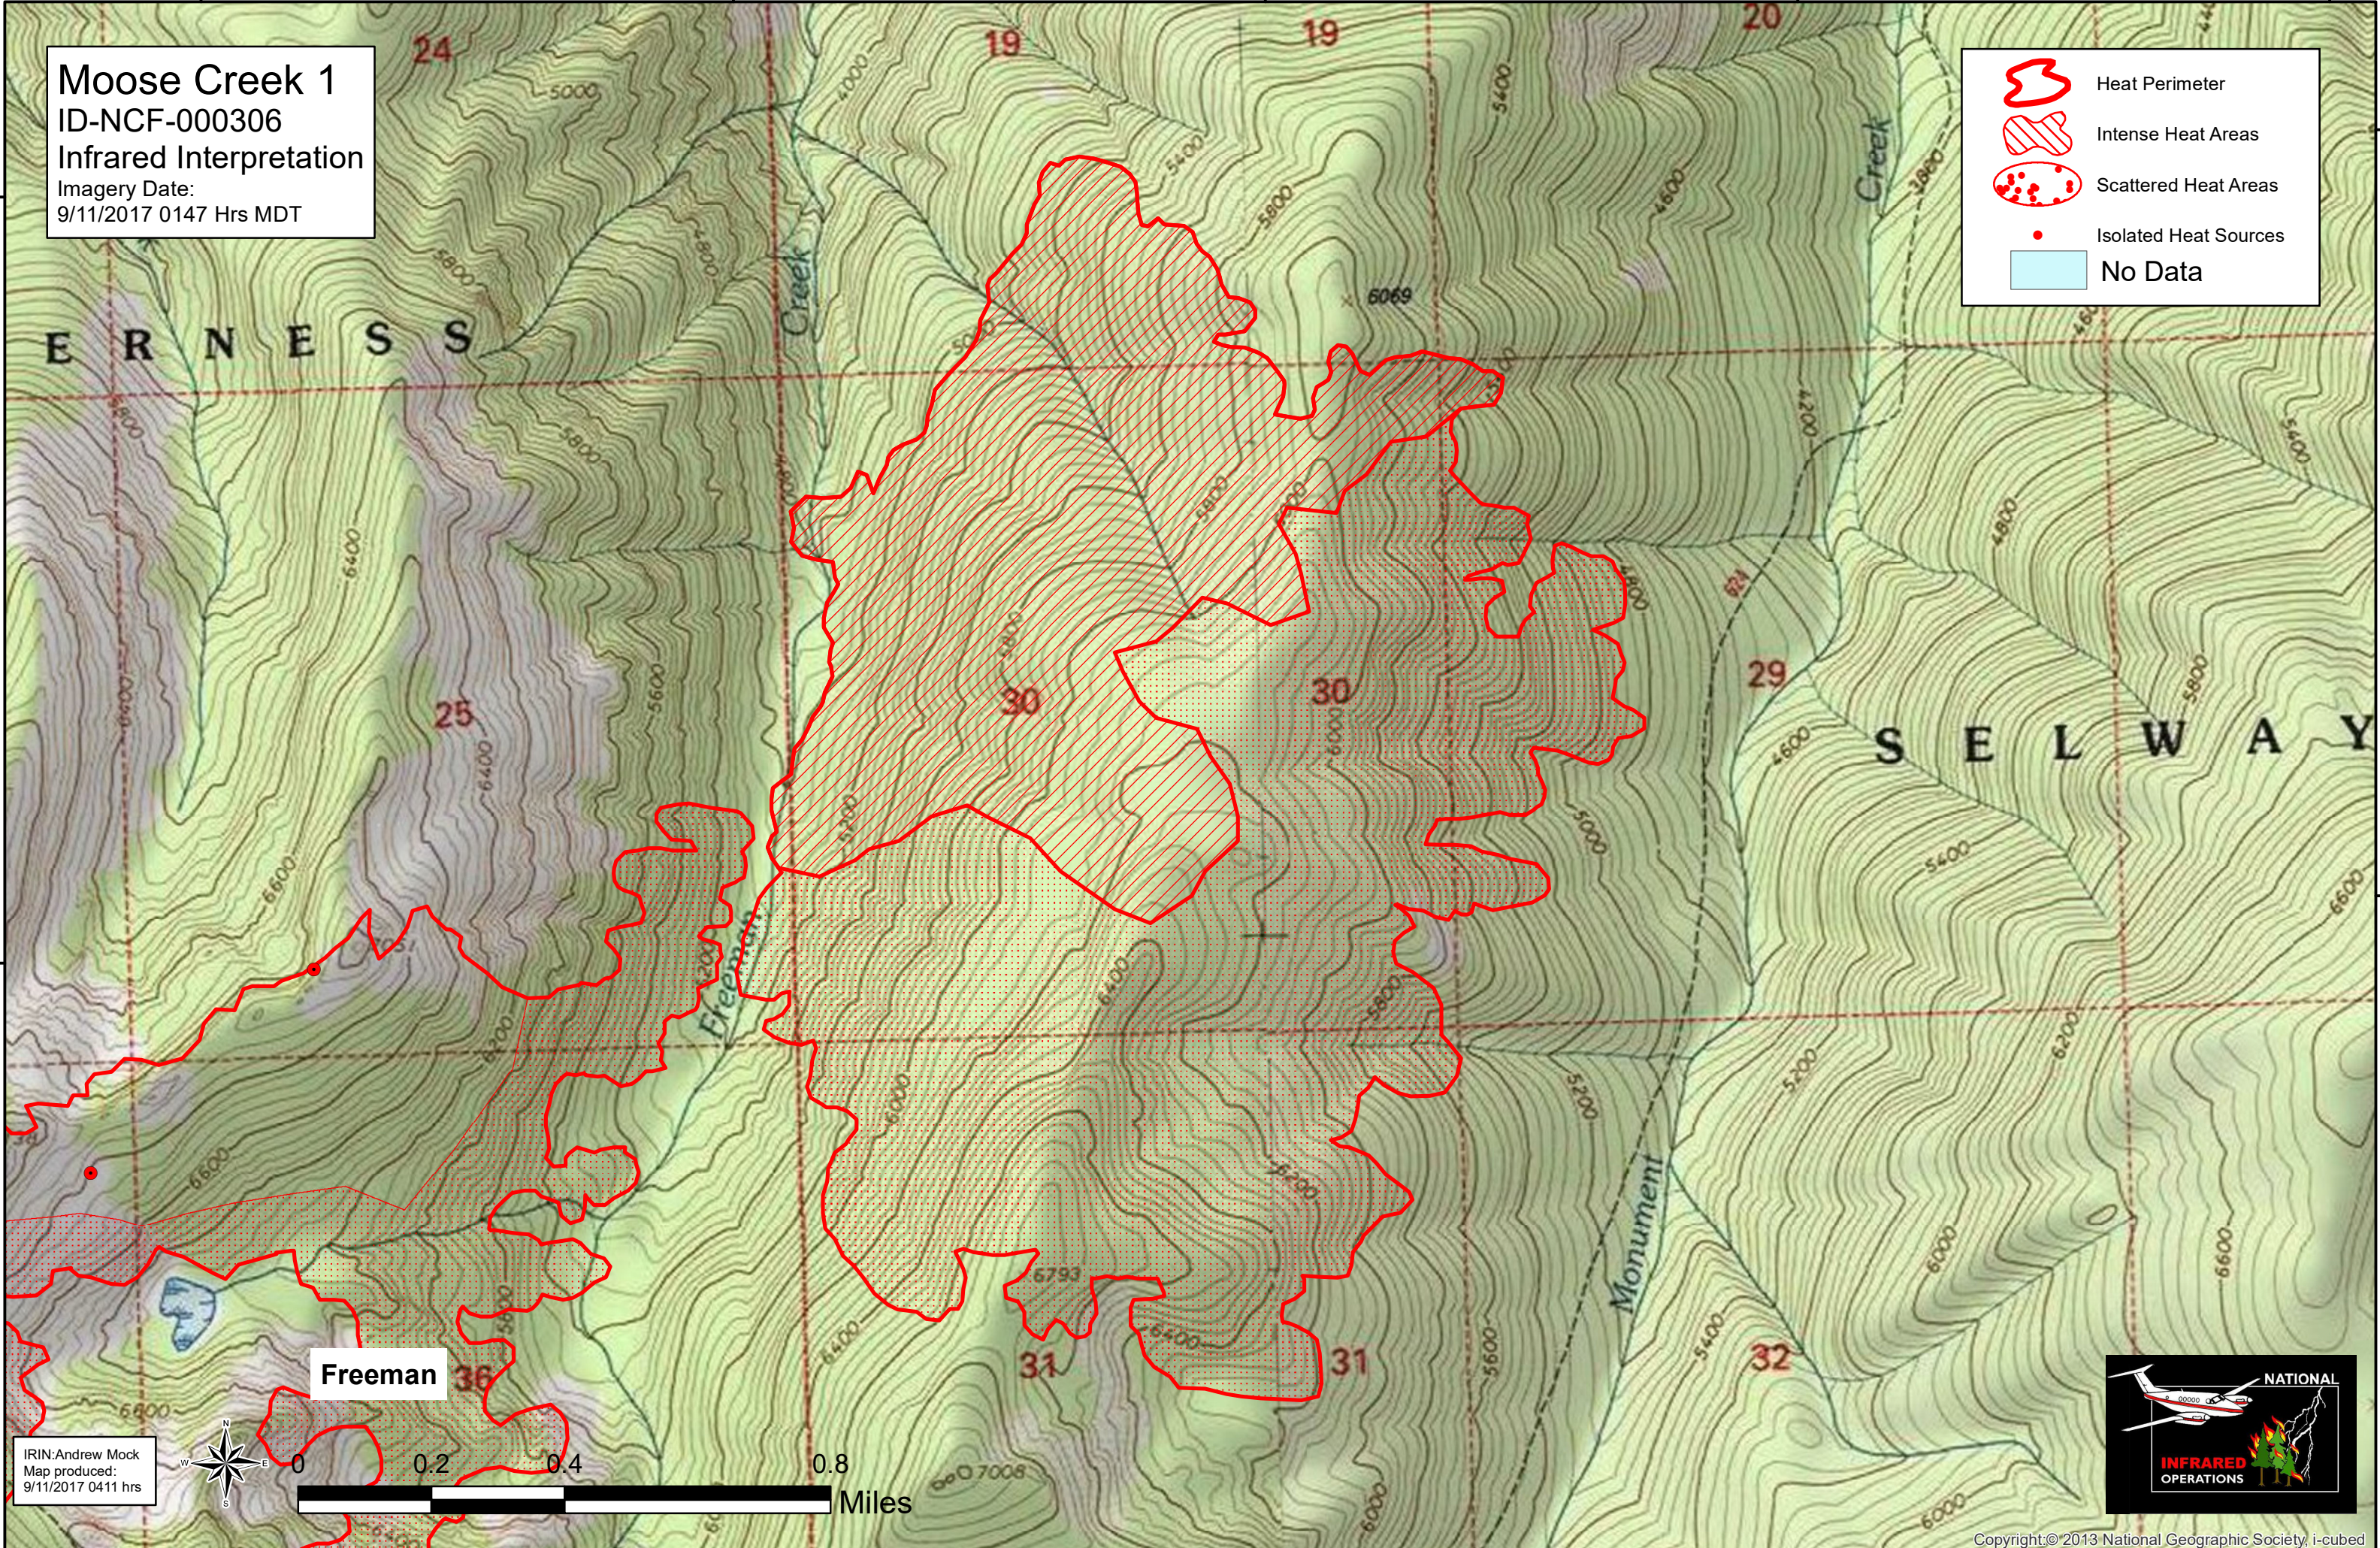

**Moose Creek 1**  
ID-NCF-000306  
Infrared Interpretation  
Imagery Date:  
9/11/2017 0147 Hrs MDT

- Heat Perimeter (Red outline)
- Intense Heat Areas (Red hatched area)
- Scattered Heat Areas (Red dotted area)
- Isolated Heat Sources (Red dot)
- No Data (Light blue area)

IRIN:Andrew Mock  
Map produced:  
9/11/2017 0411 hrs