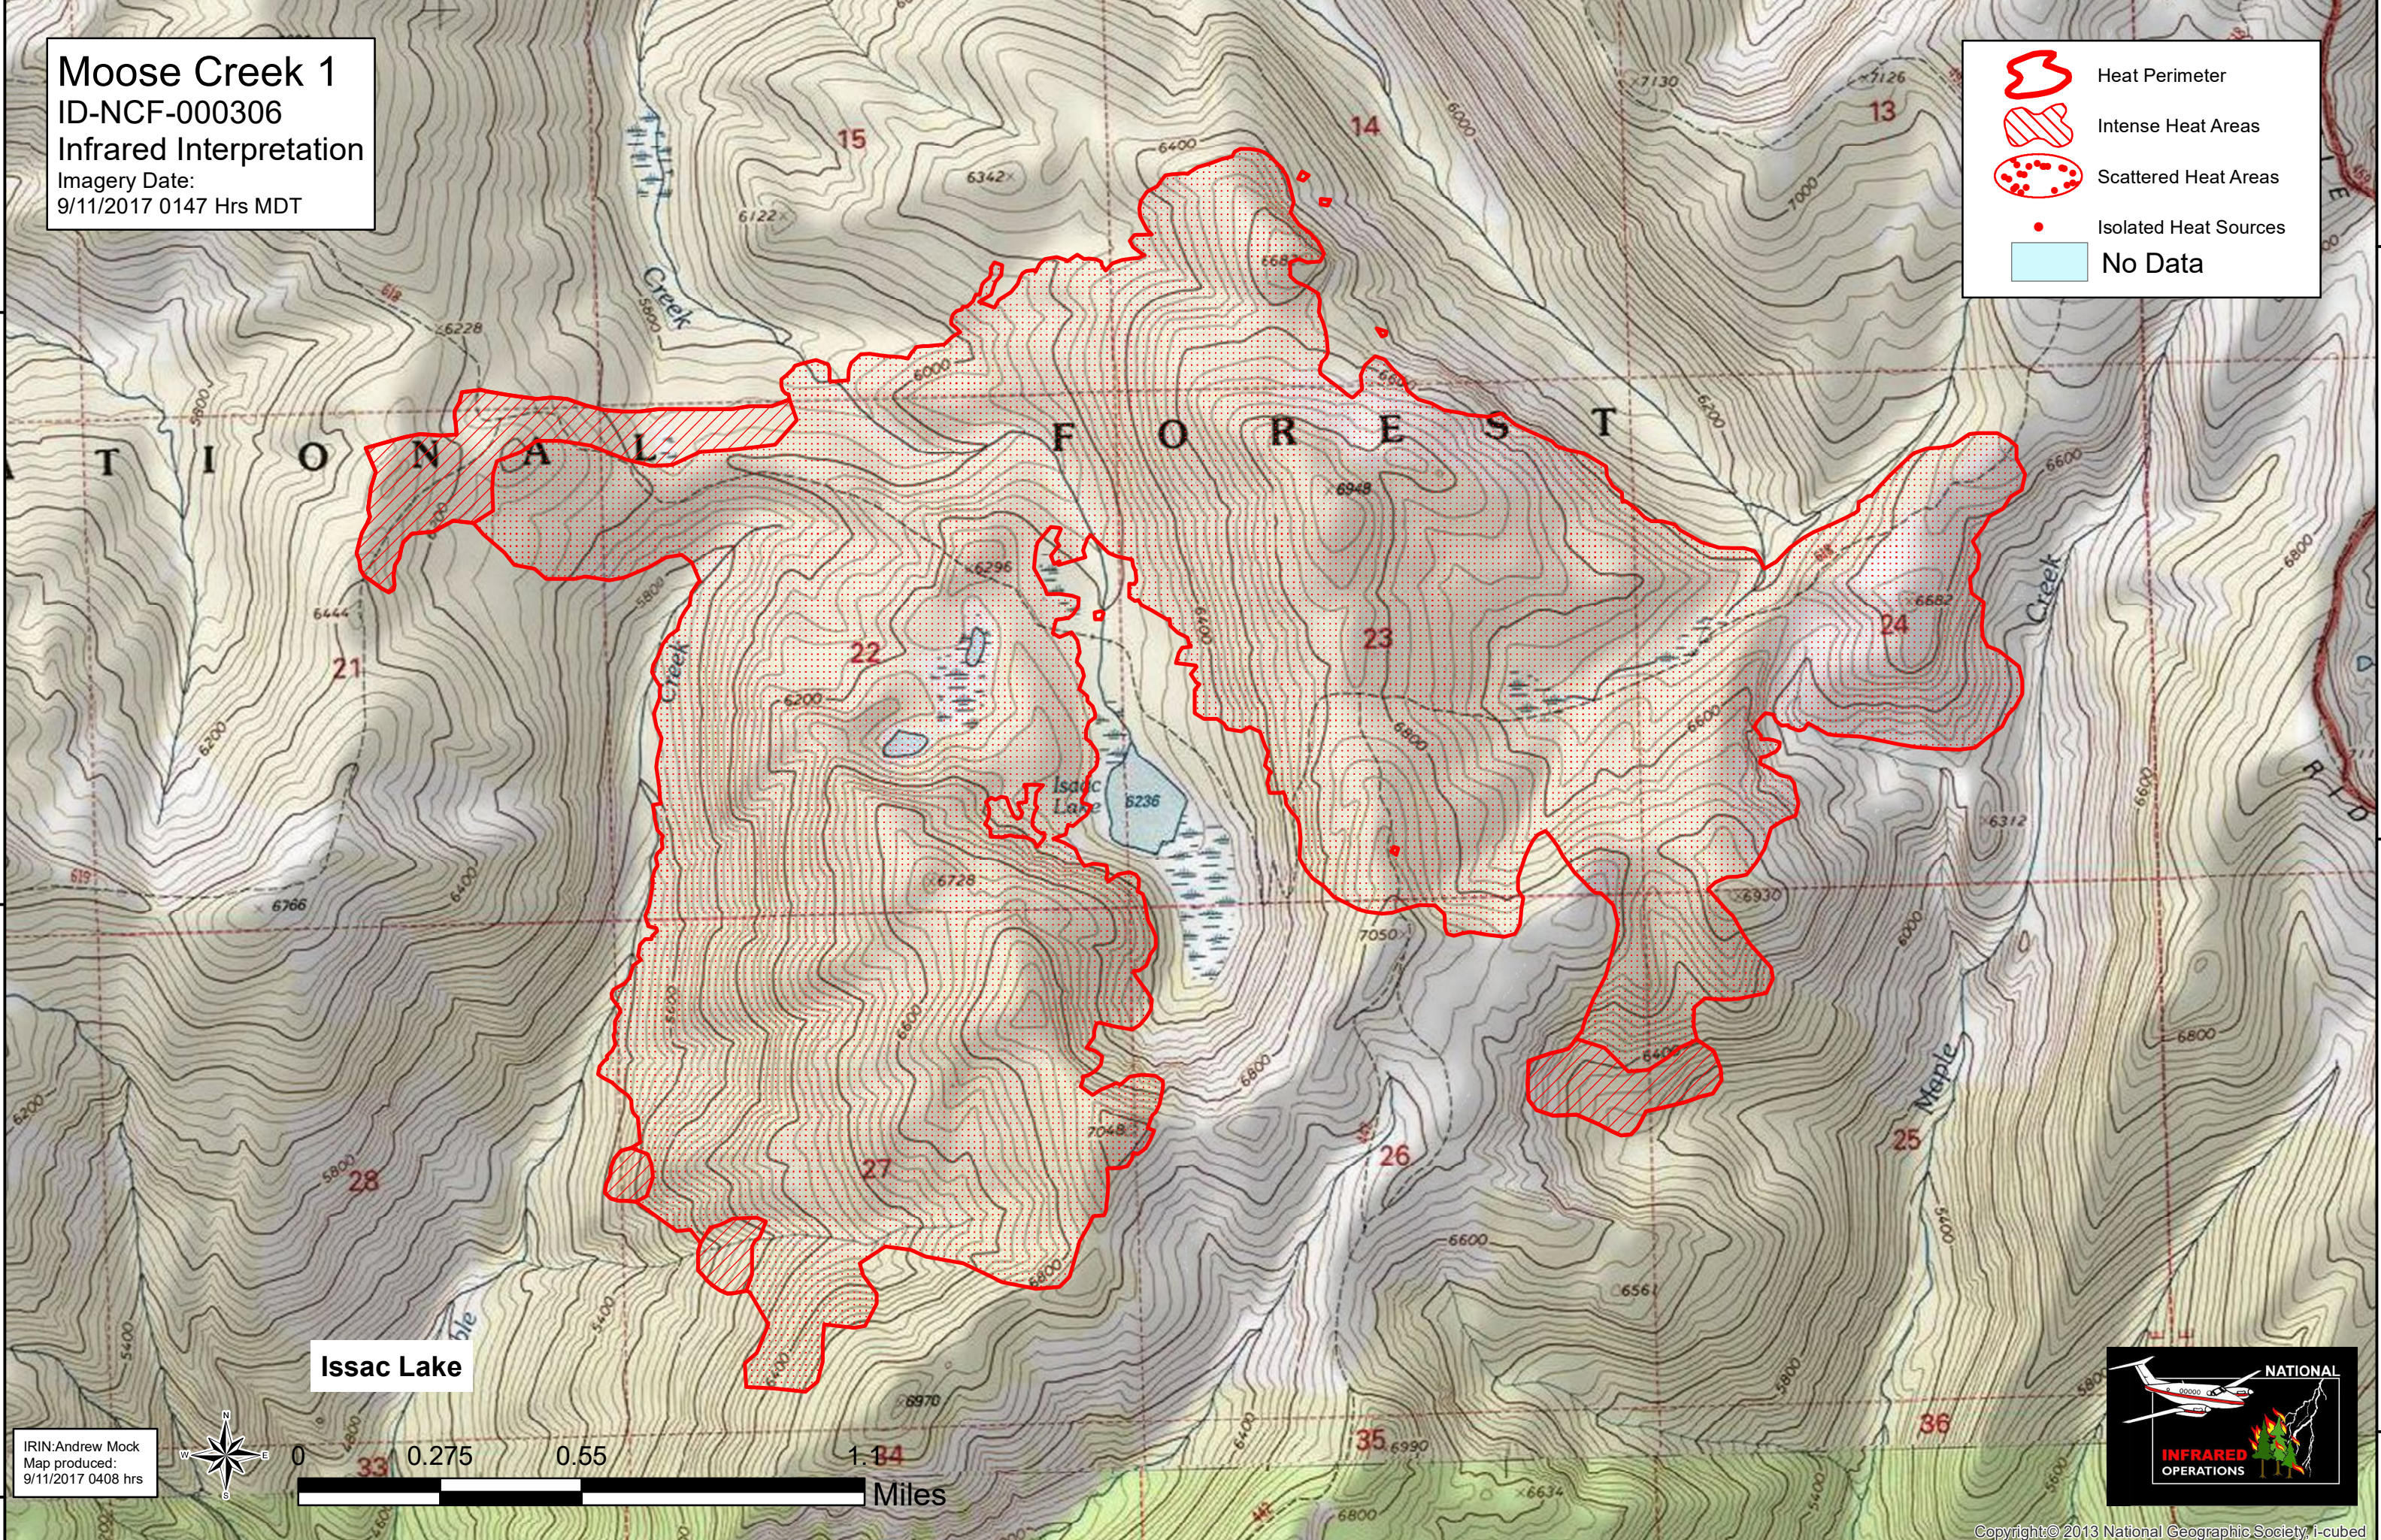

Moose Creek 1
ID-NCF-000306
Infrared Interpretation
Imagery Date:
9/11/2017 0147 Hrs MDT

-  Heat Perimeter
-  Intense Heat Areas
-  Scattered Heat Areas
-  Isolated Heat Sources
-  No Data

Issac Lake

IRIN:Andrew Mock
Map produced:
9/11/2017 0408 hrs