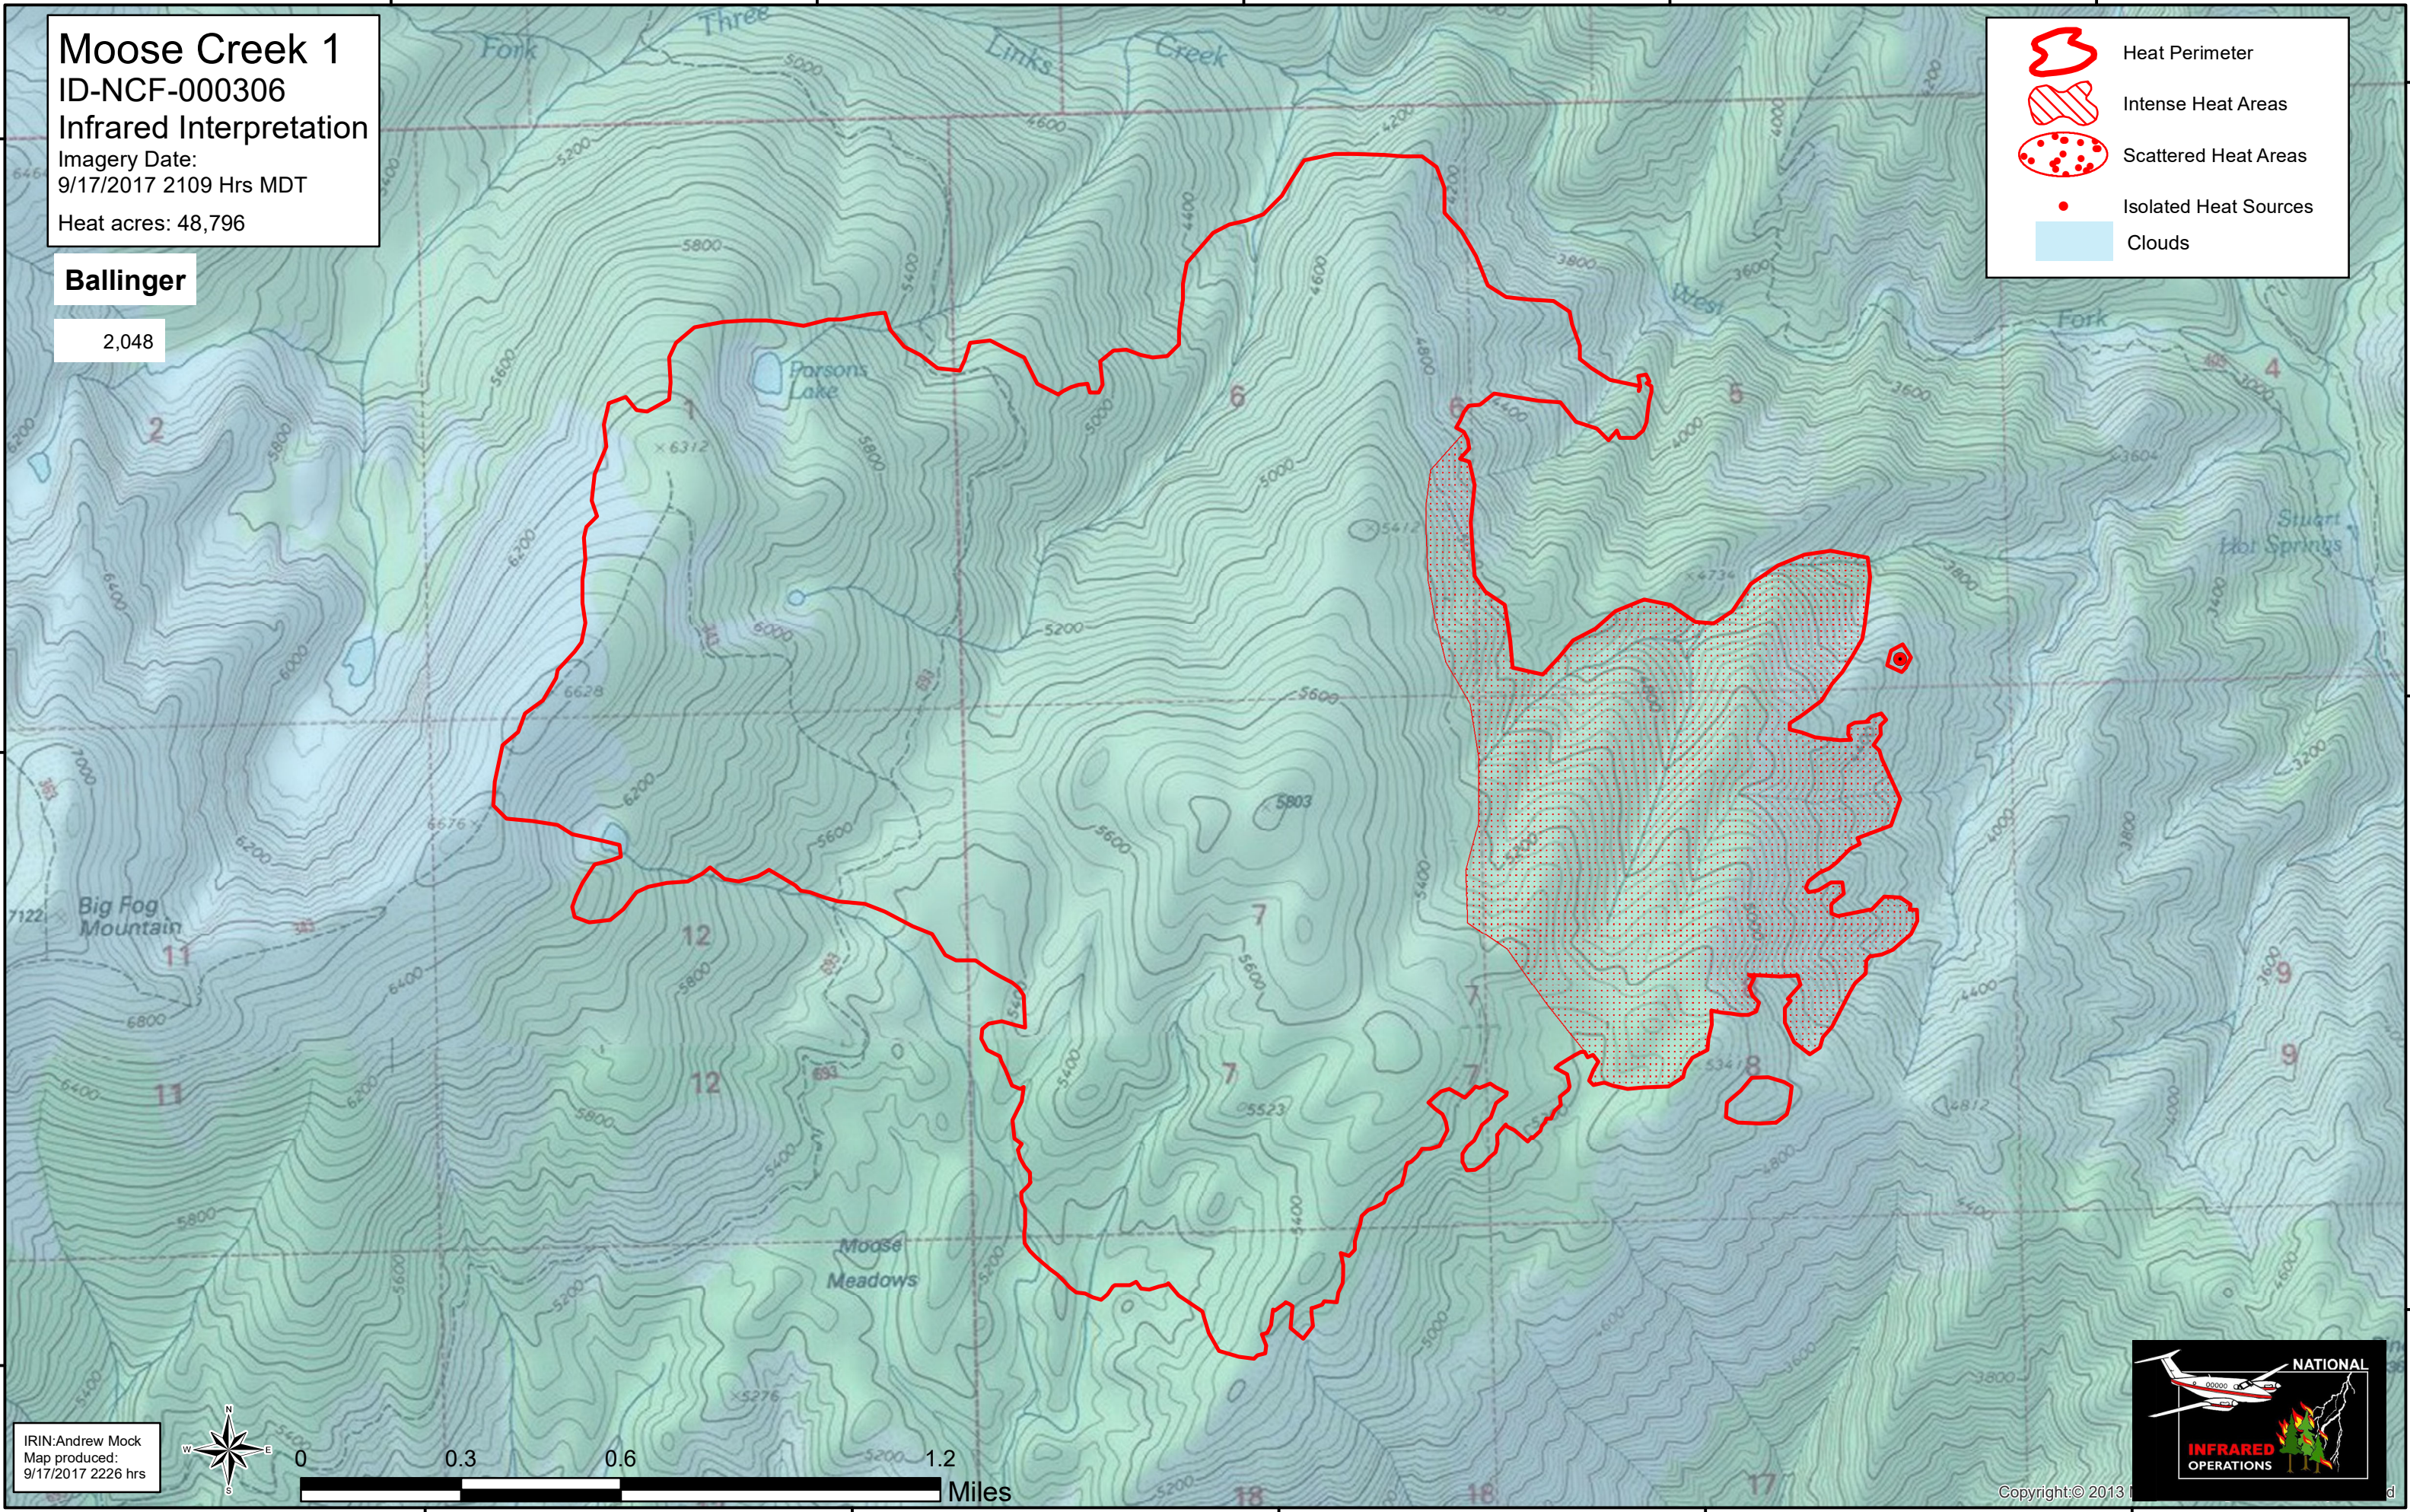

Moose Creek 1

ID-NCF-000306

Infrared Interpretation

Imagery Date:
9/17/2017 2109 Hrs MDT

Heat acres: 48,796

Ballinger

2,048

-  Heat Perimeter
-  Intense Heat Areas
-  Scattered Heat Areas
-  Isolated Heat Sources
-  Clouds

IRIN:Andrew Mock
Map produced:
9/17/2017 2226 hrs

Copyright:© 2013