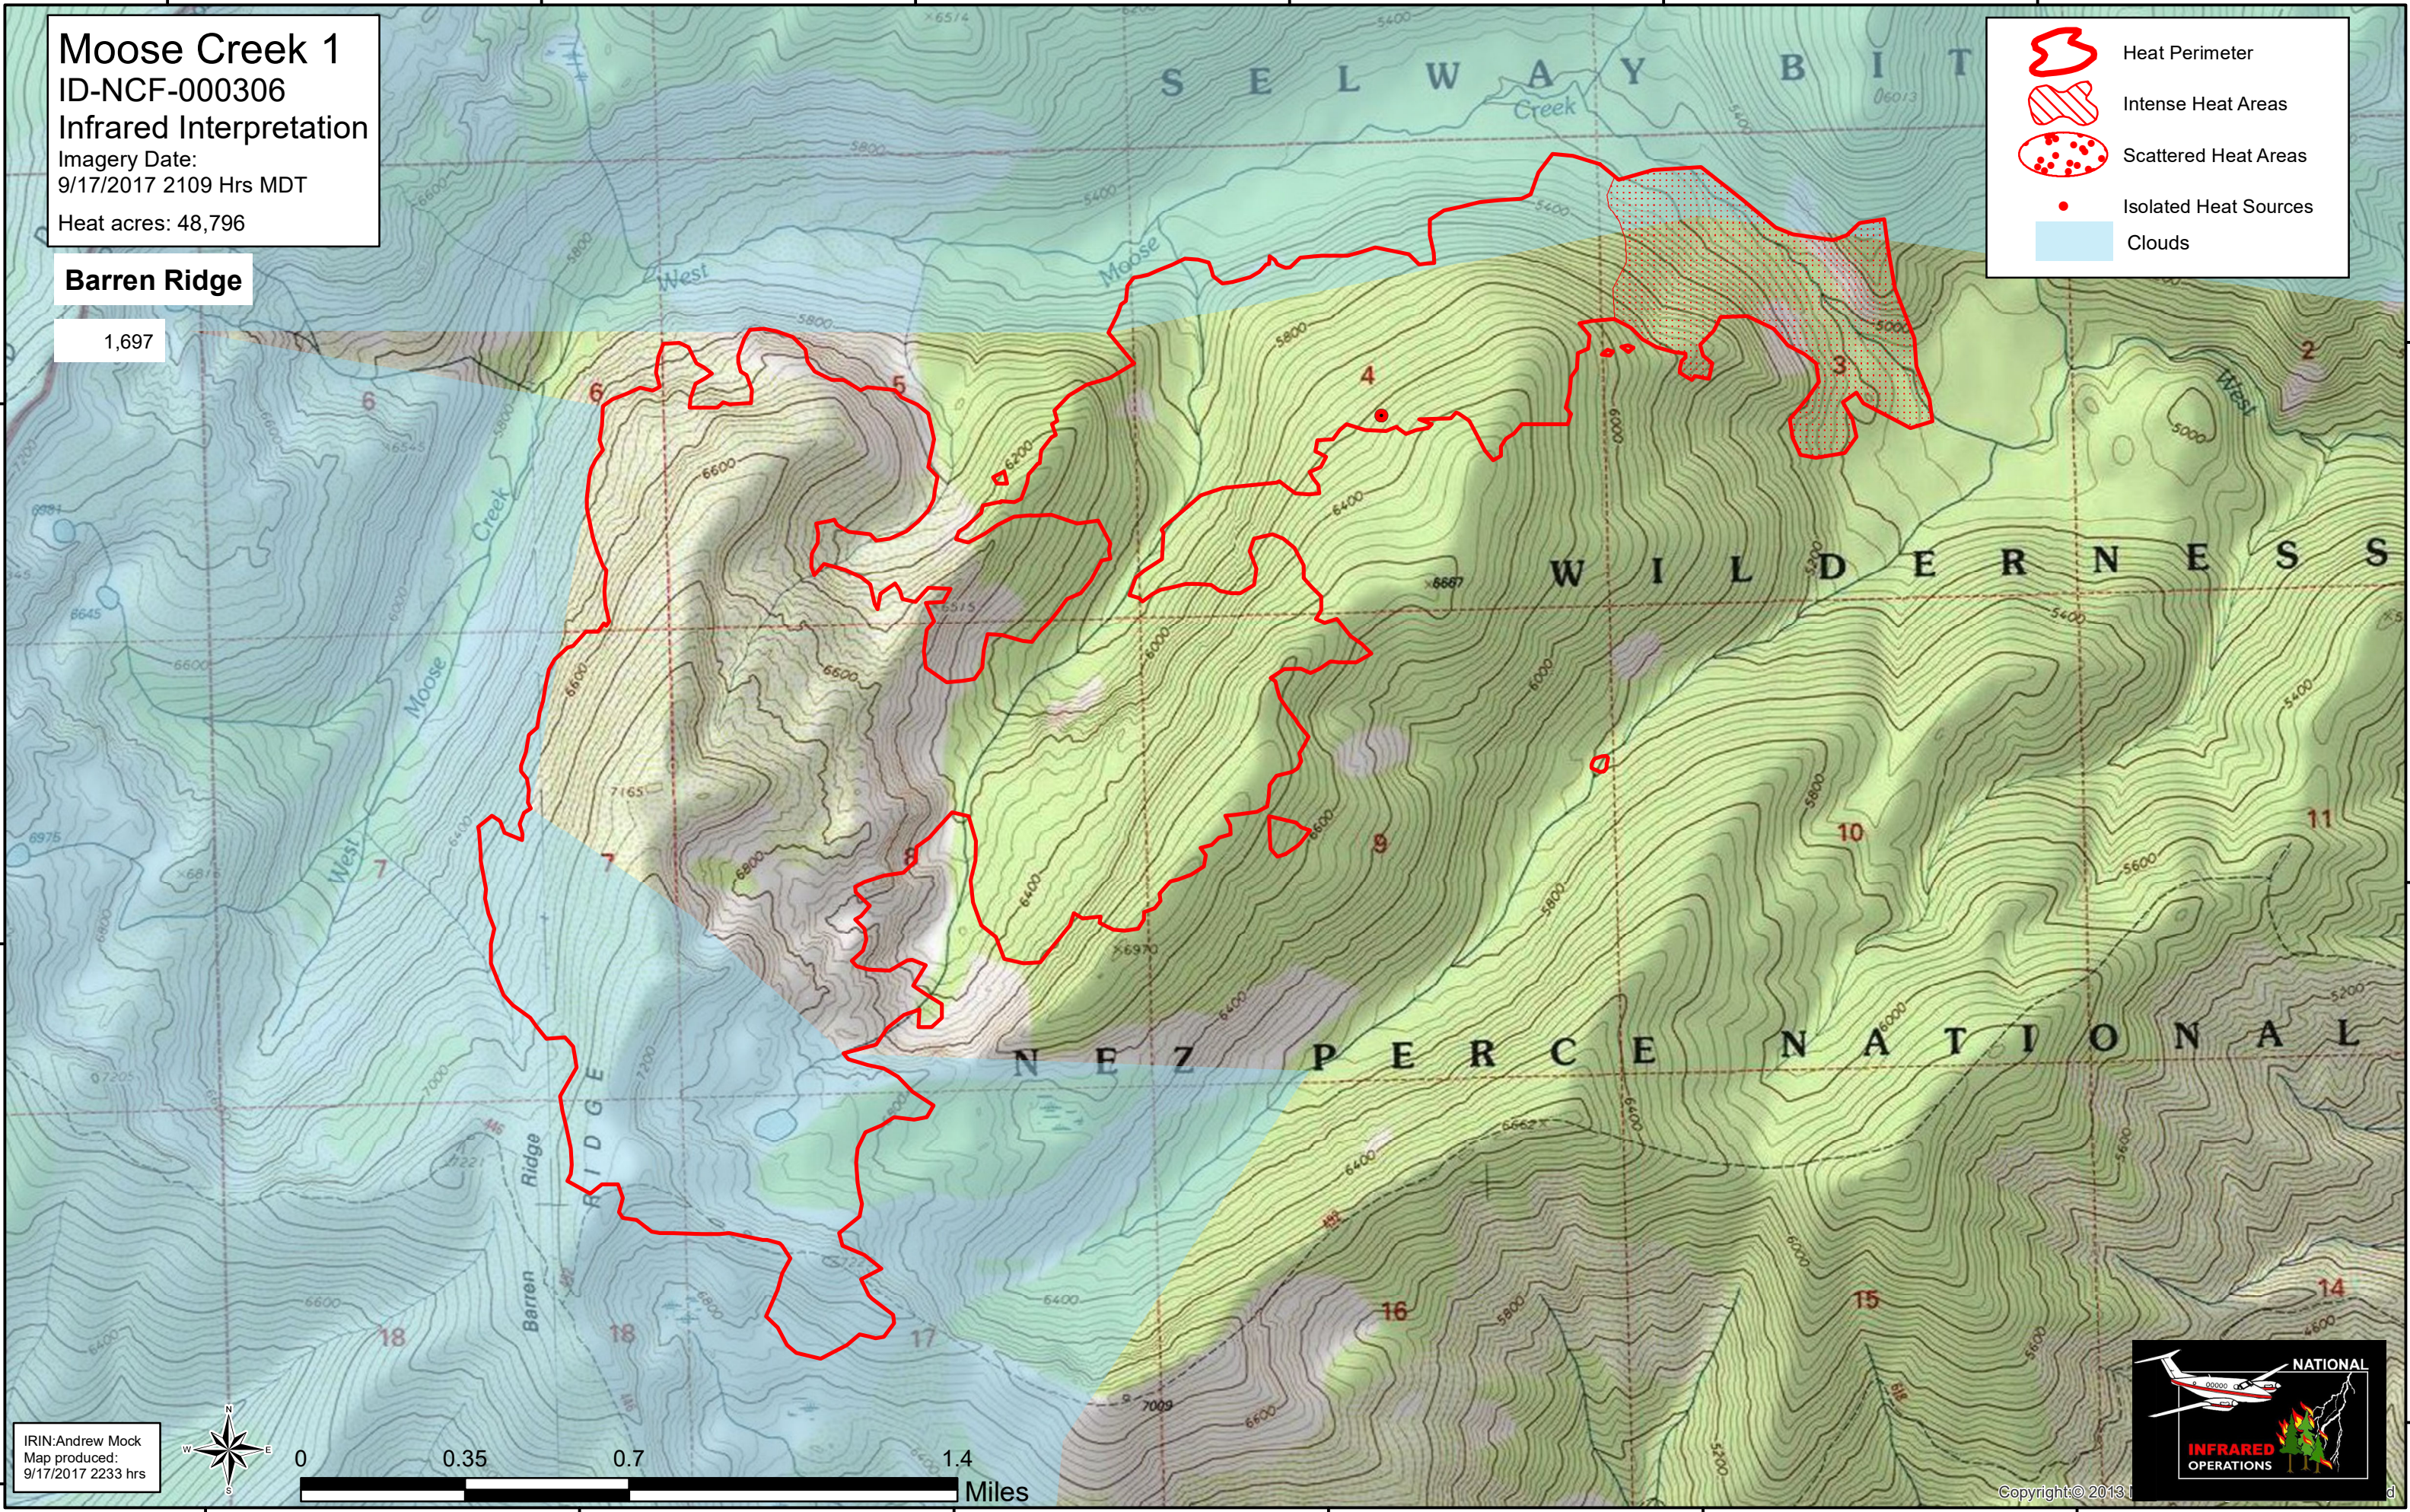

Moose Creek 1

ID-NCF-000306
Infrared Interpretation
Imagery Date:
9/17/2017 2109 Hrs MDT
Heat acres: 48,796

Barren Ridge

1,697

-  Heat Perimeter
-  Intense Heat Areas
-  Scattered Heat Areas
-  Isolated Heat Sources
-  Clouds

IRIN:Andrew Mock
Map produced:
9/17/2017 2233 hrs

Copyright © 2013