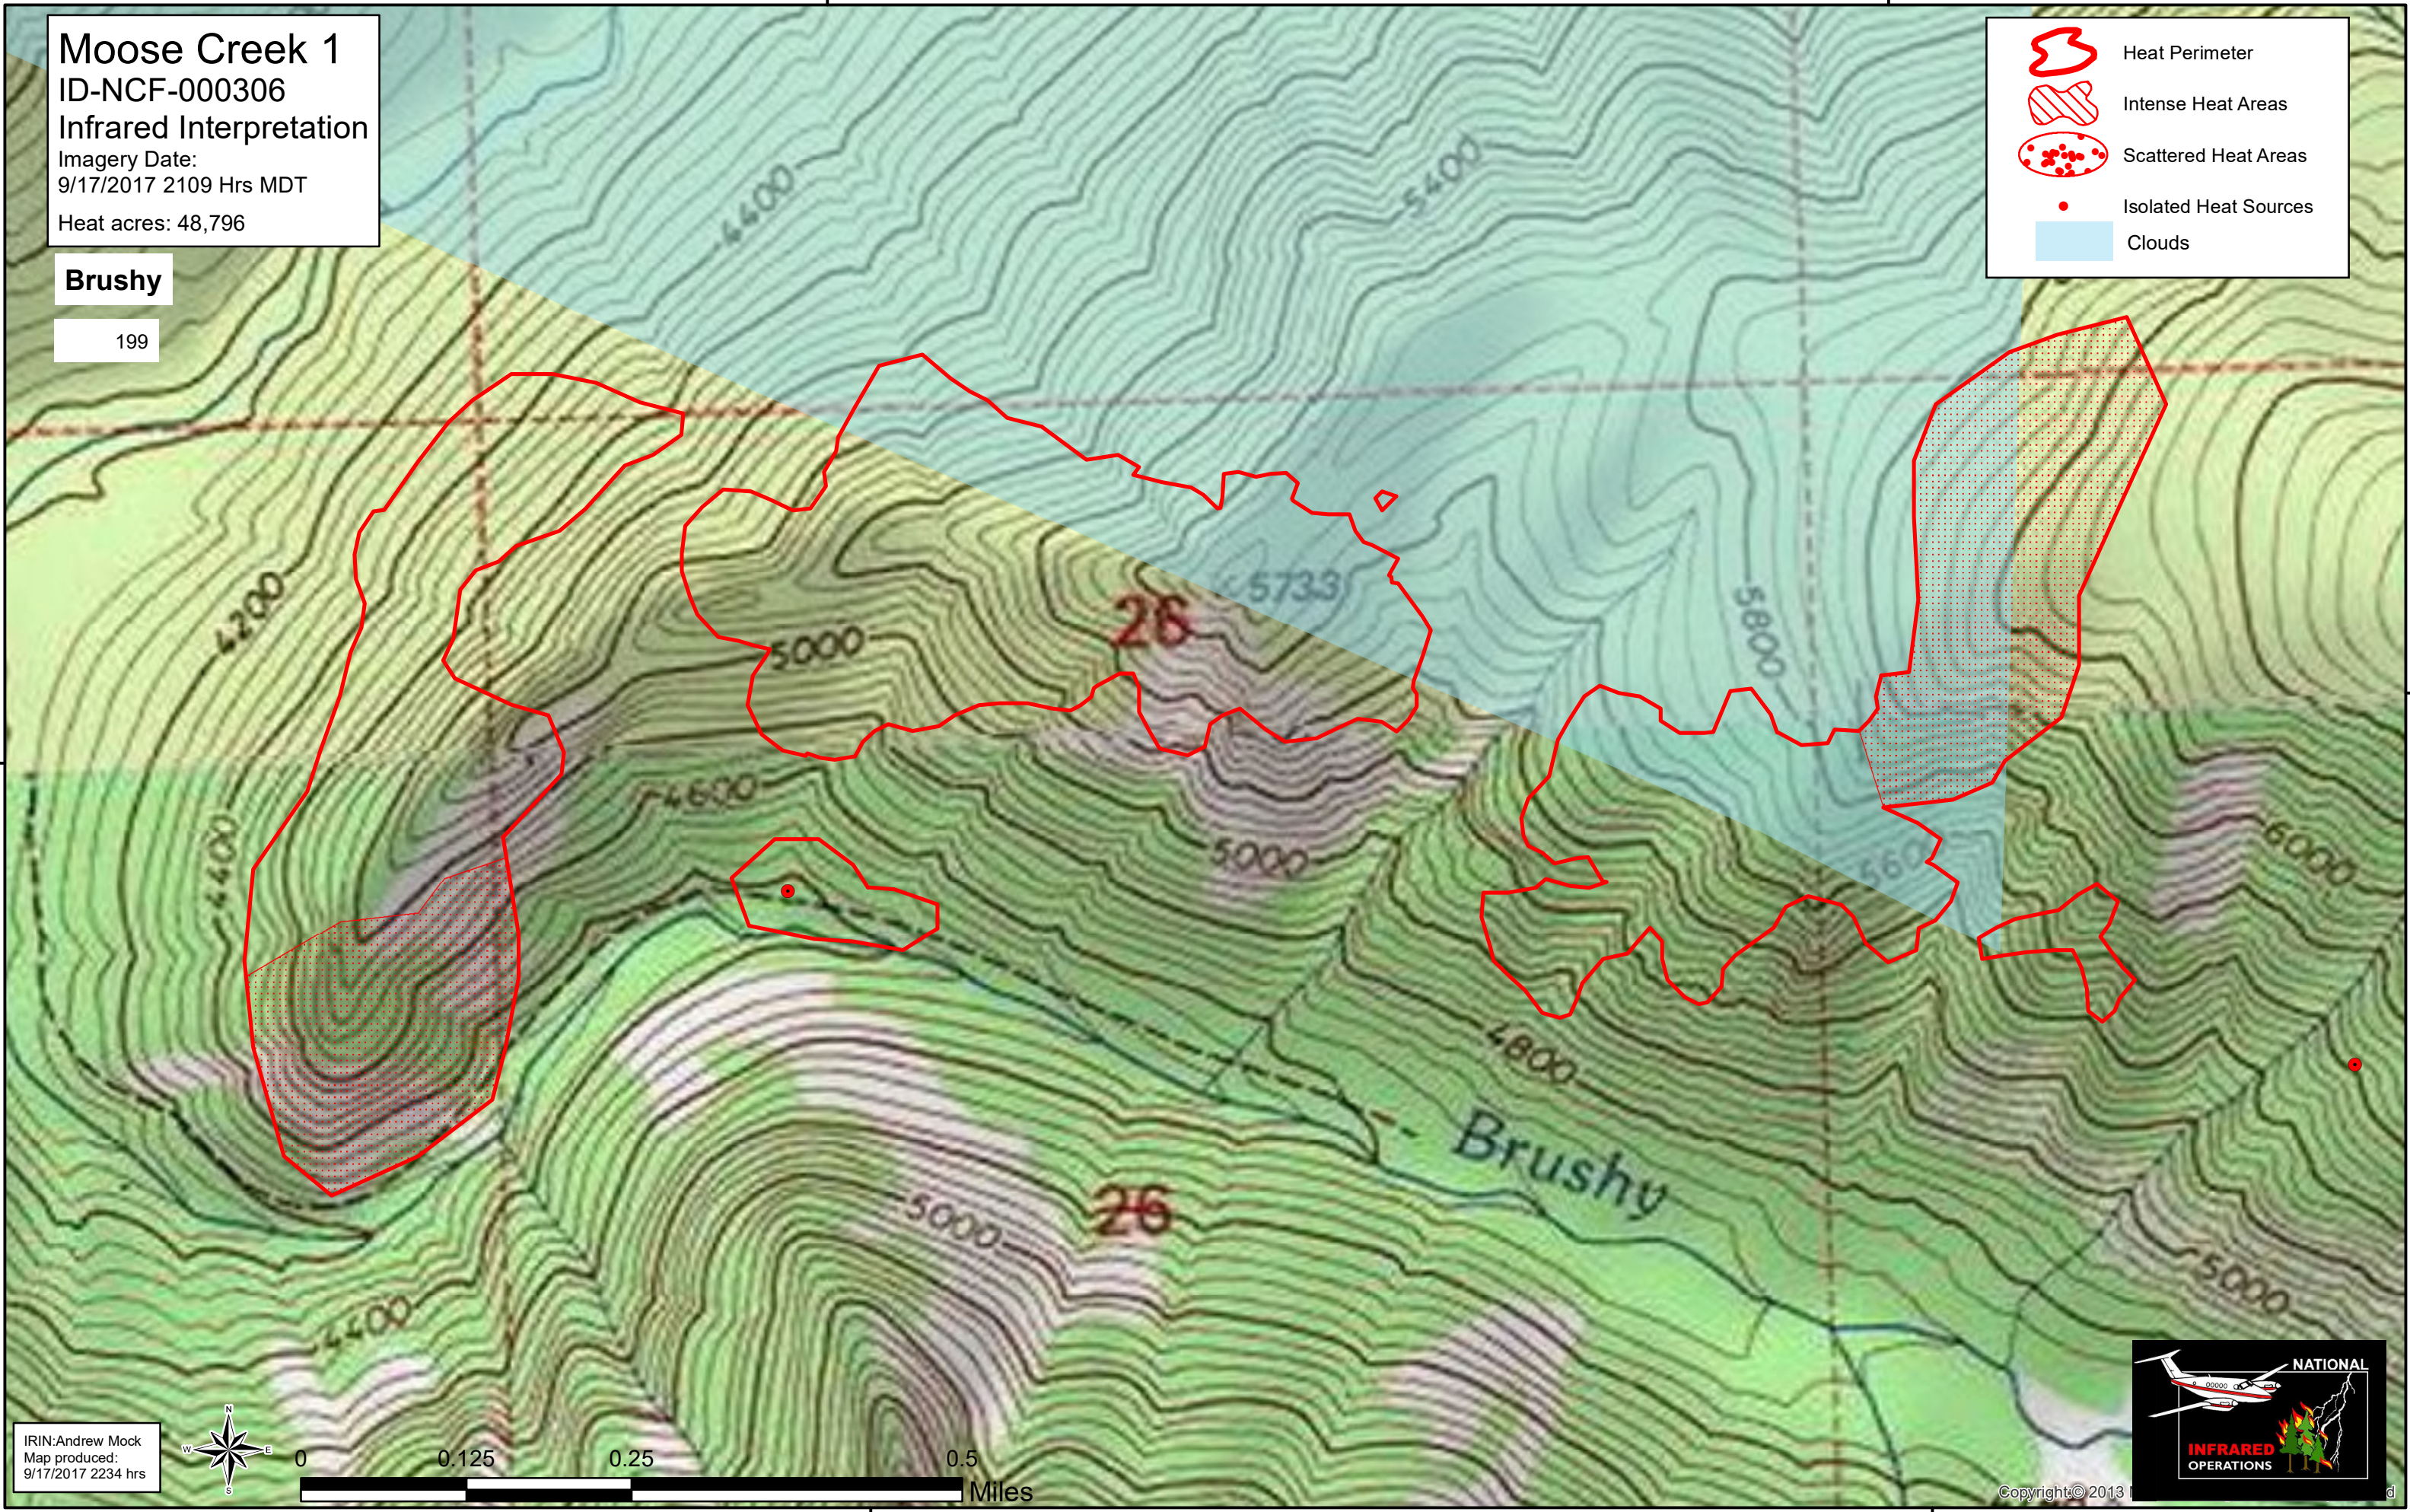

Moose Creek 1
ID-NCF-000306
Infrared Interpretation

Imagery Date:
9/17/2017 2109 Hrs MDT

Heat acres: 48,796

Brushy

199

-  Heat Perimeter
-  Intense Heat Areas
-  Scattered Heat Areas
-  Isolated Heat Sources
-  Clouds

IRIN:Andrew Mock
Map produced:
9/17/2017 2234 hrs

Copyright © 2013