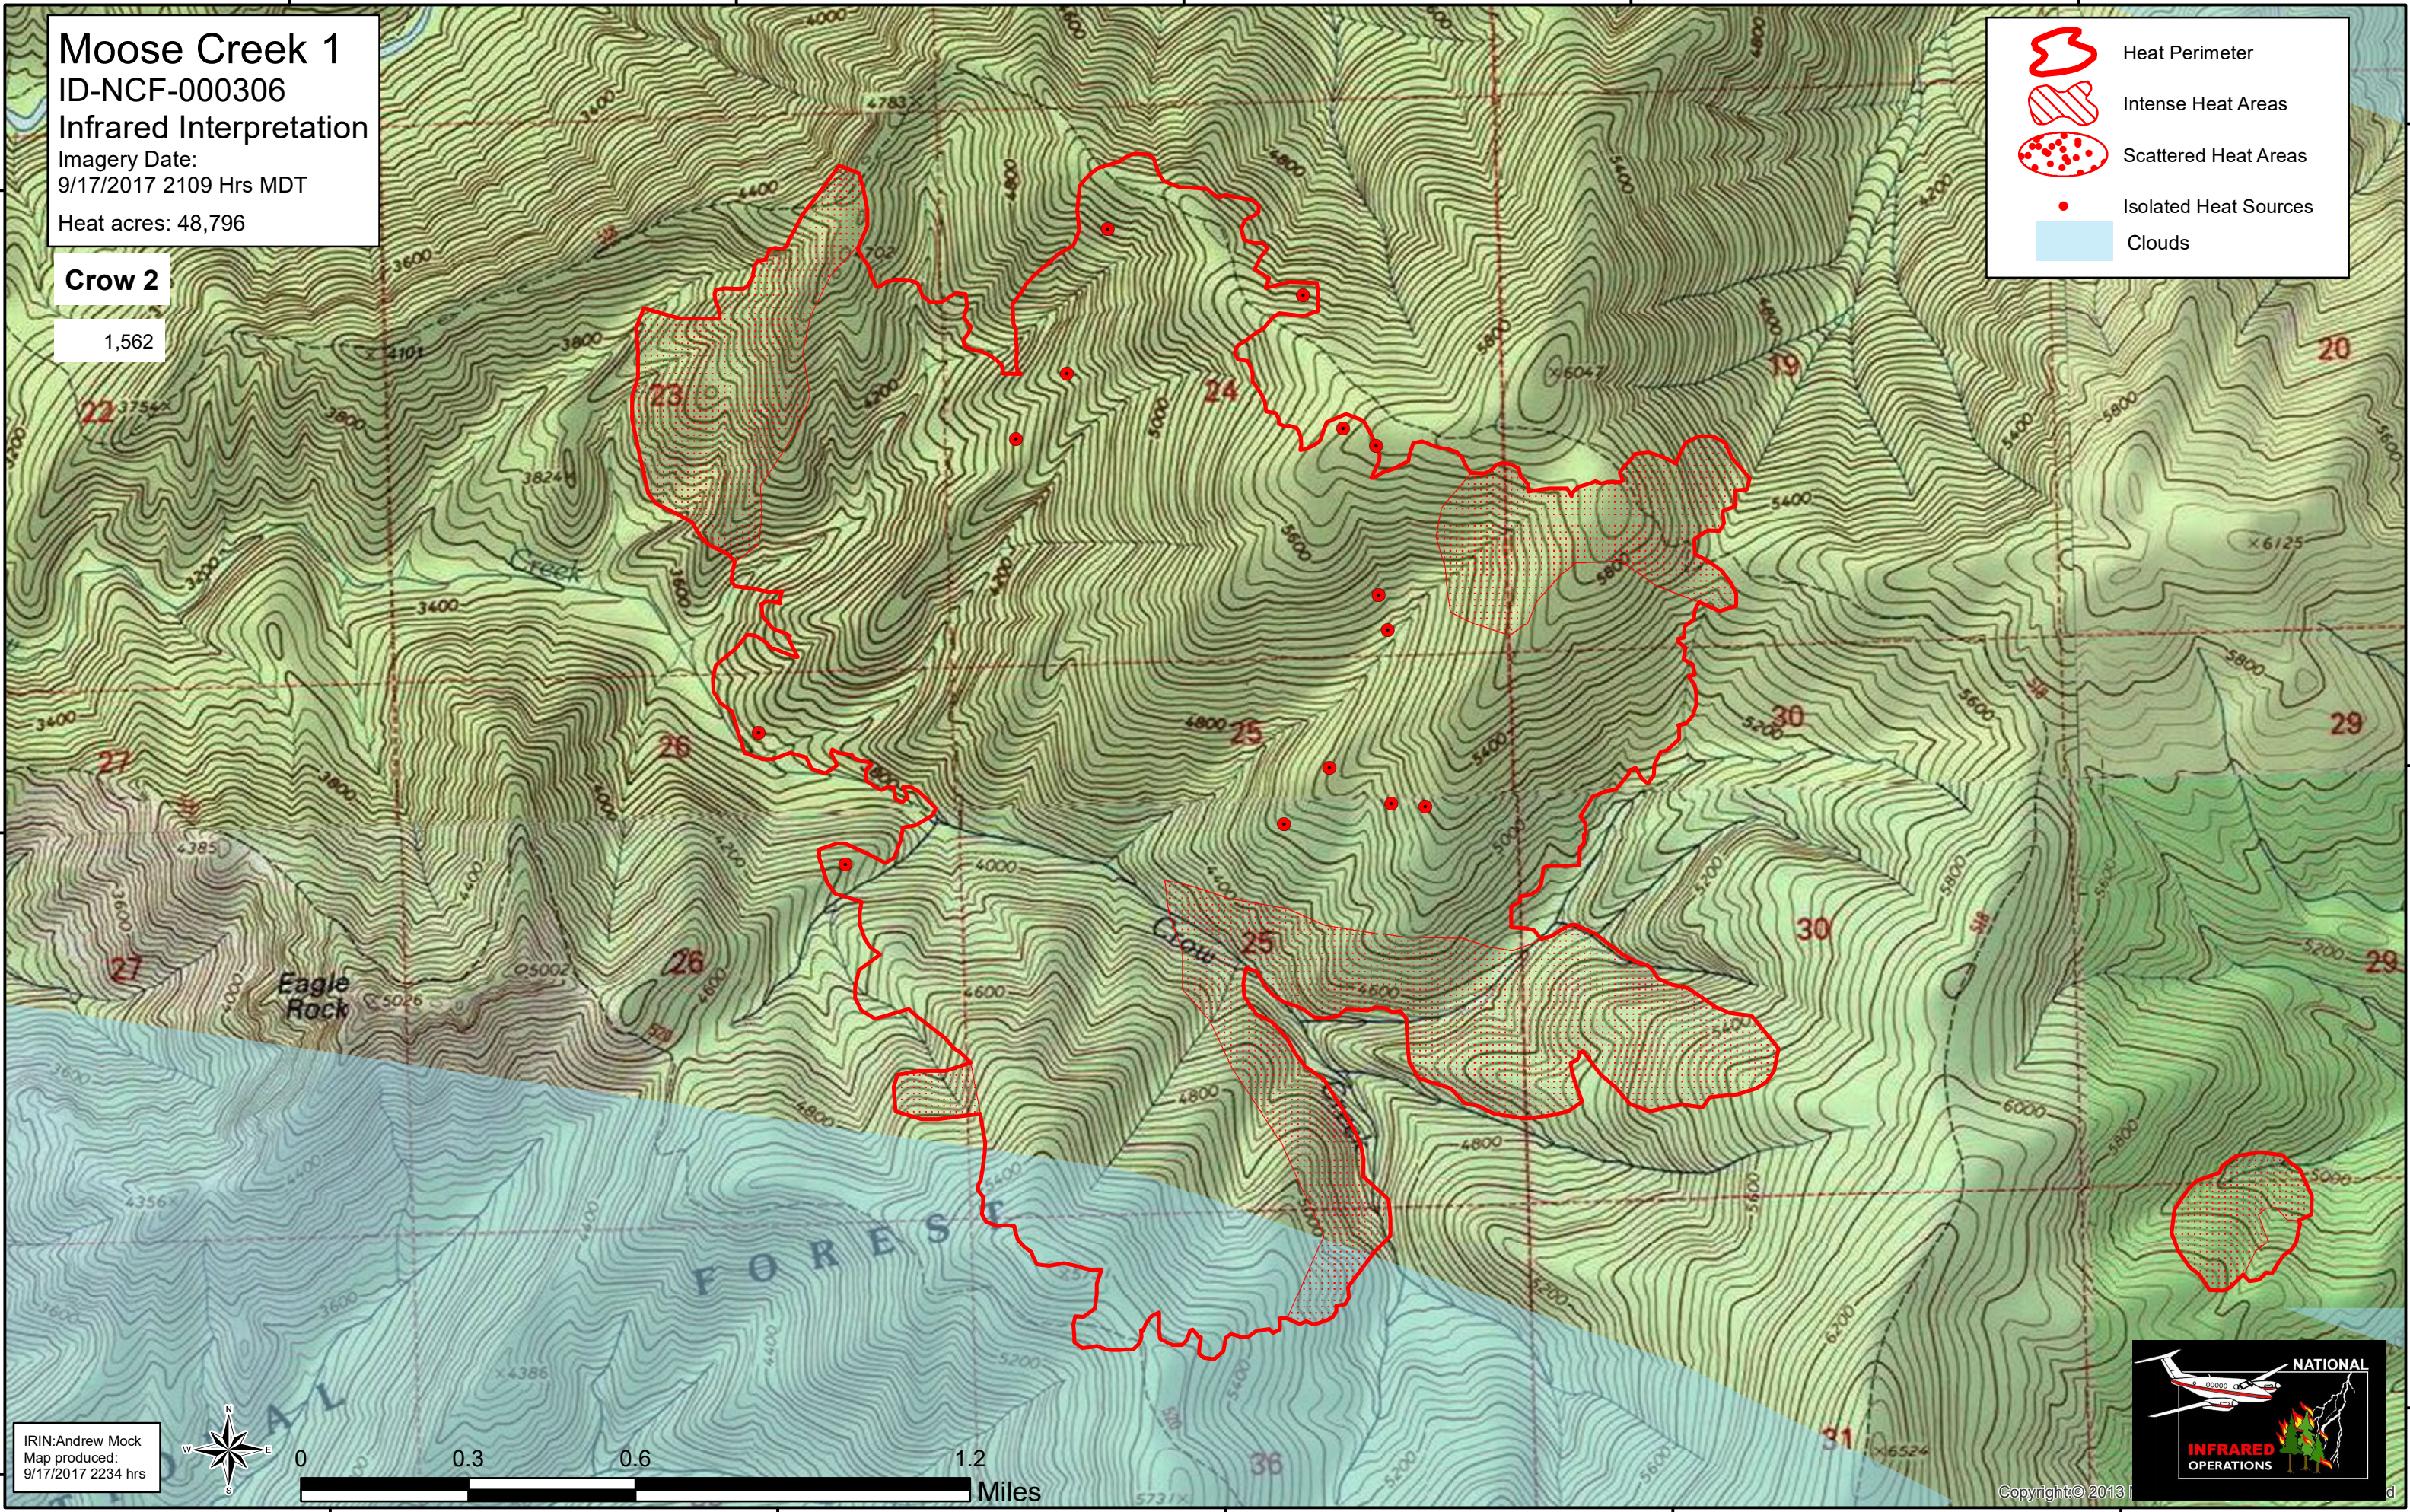

Moose Creek 1

ID-NCF-000306

Infrared Interpretation

Imagery Date:
9/17/2017 2109 Hrs MDT

Heat acres: 48,796

Crow 2

1,562

-  Heat Perimeter
-  Intense Heat Areas
-  Scattered Heat Areas
-  Isolated Heat Sources
-  Clouds

IRIN: Andrew Mock
Map produced:
9/17/2017 2234 hrs

Copyright © 2013