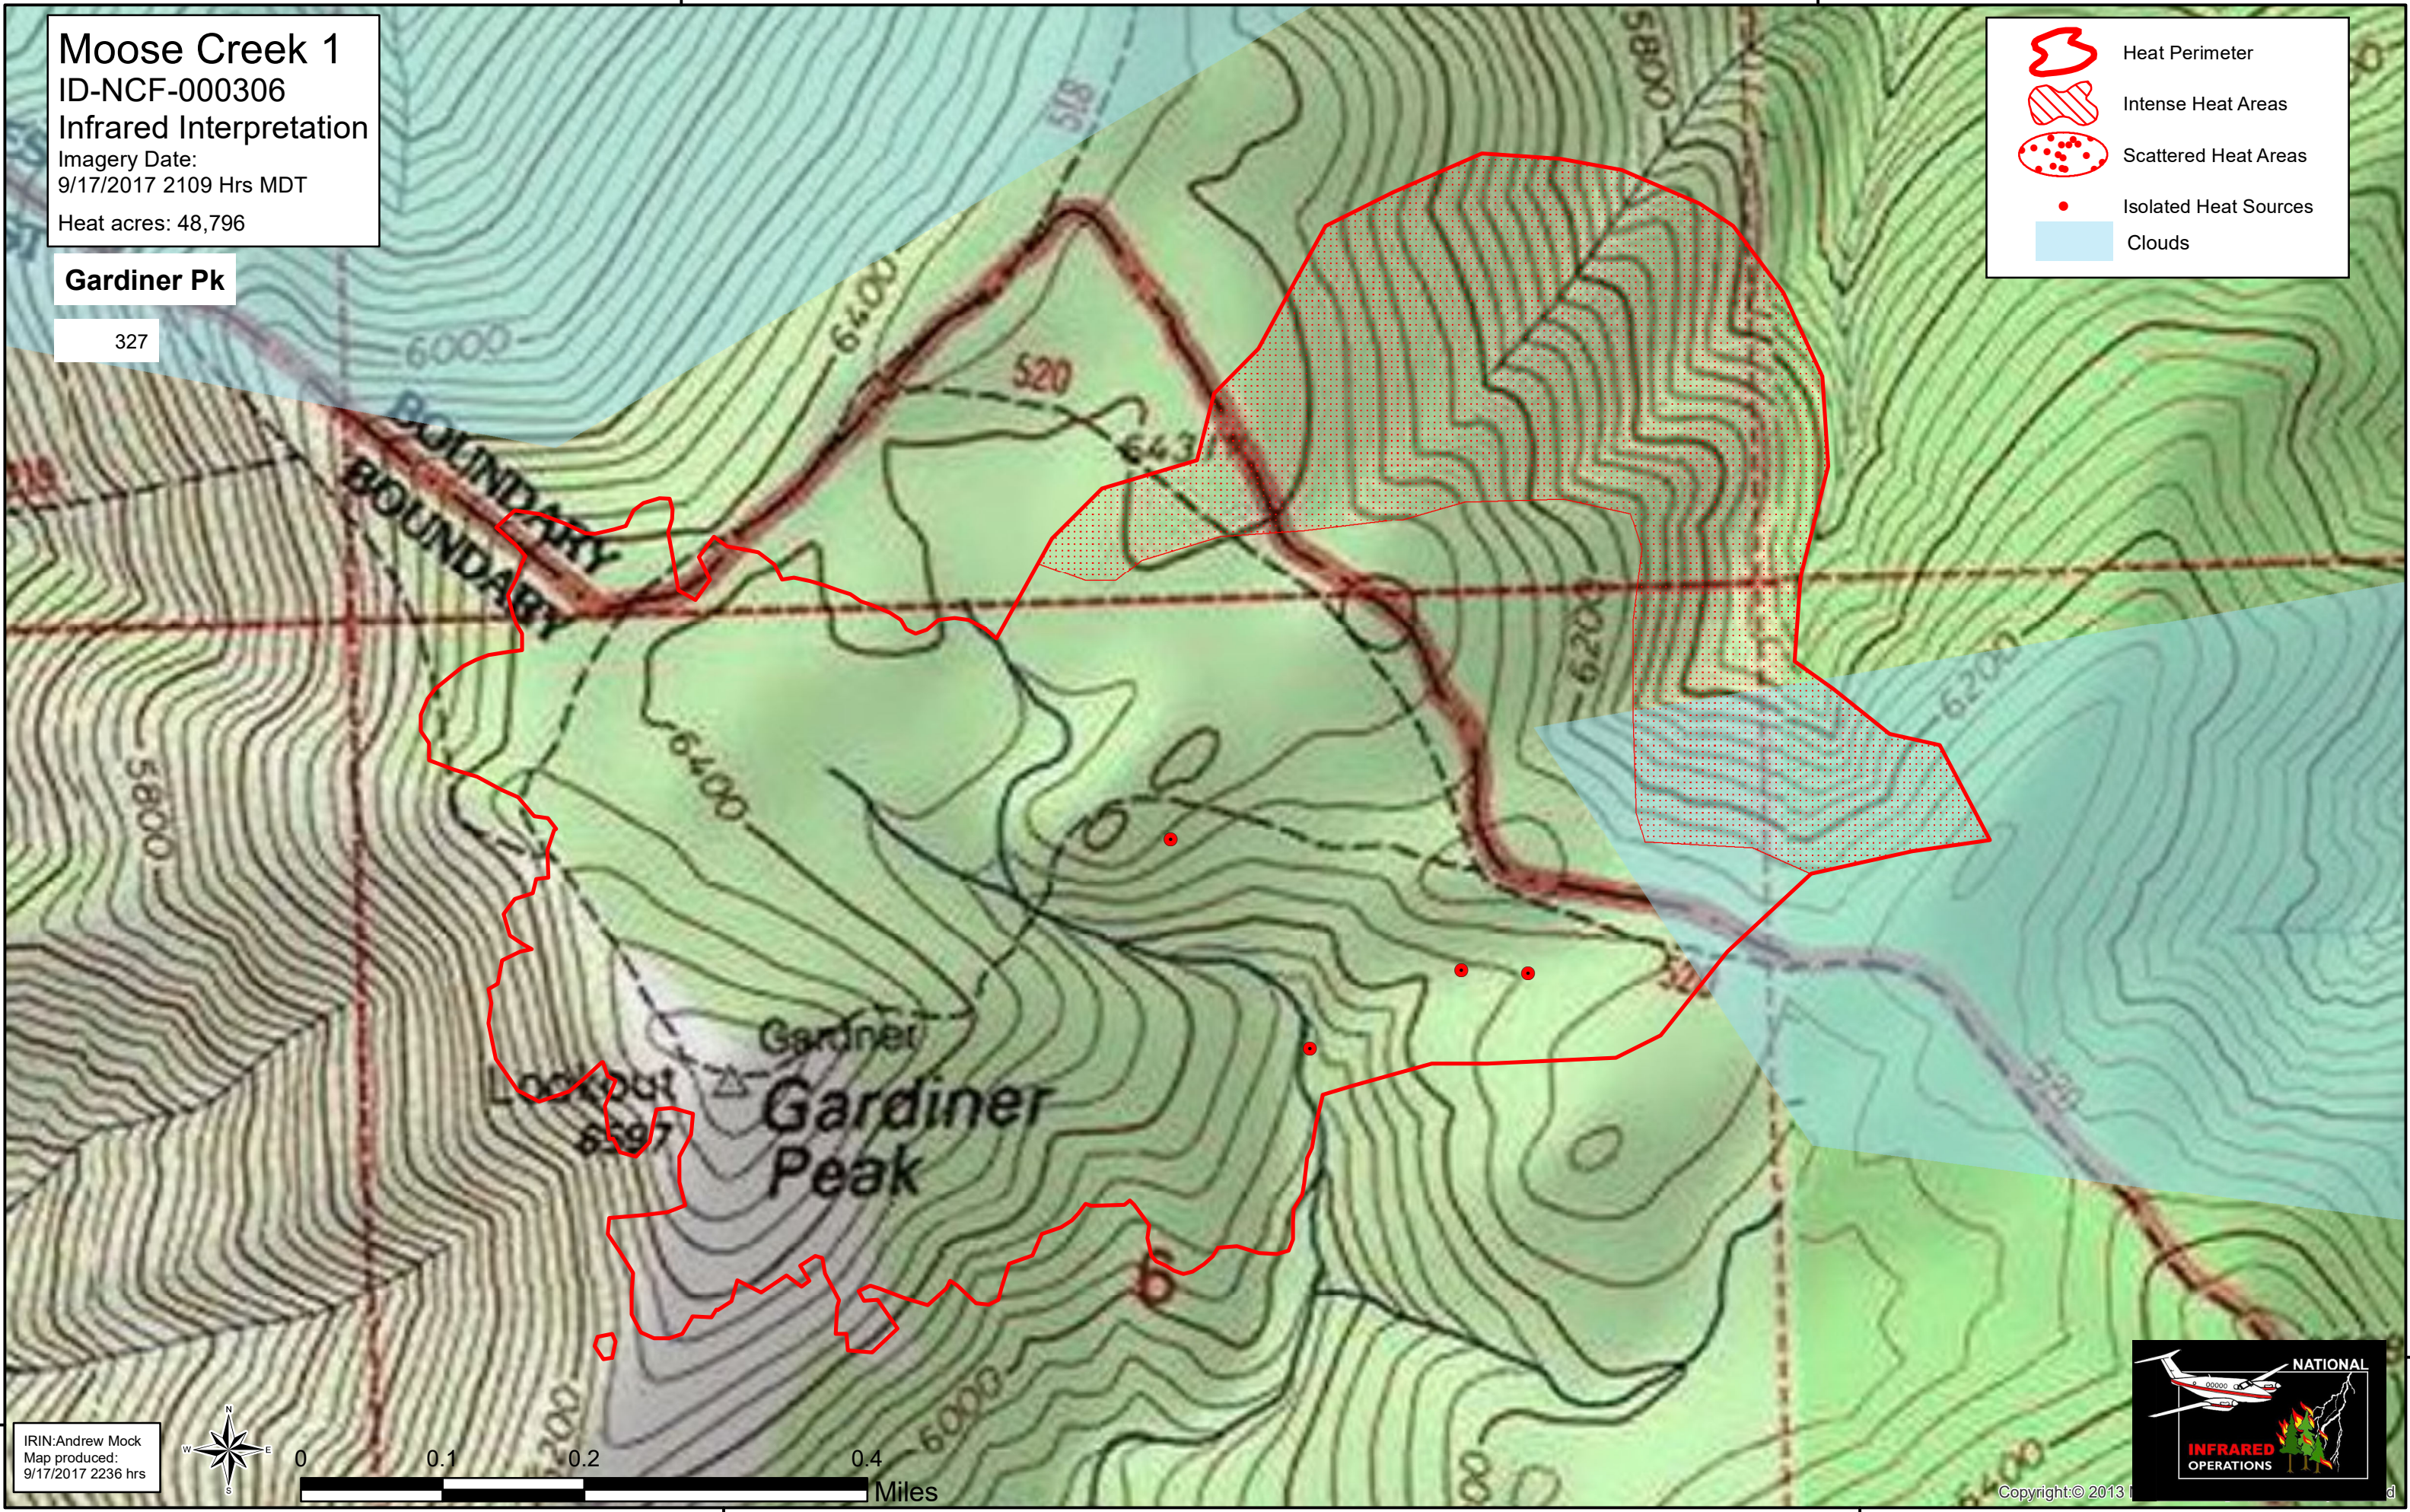

**Moose Creek 1**  
ID-NCF-000306  
Infrared Interpretation

Imagery Date:  
9/17/2017 2109 Hrs MDT  
Heat acres: 48,796

**Gardiner Pk**

327

-  Heat Perimeter
-  Intense Heat Areas
-  Scattered Heat Areas
-  Isolated Heat Sources
-  Clouds

IRIN:Andrew Mock  
Map produced:  
9/17/2017 2236 hrs

Copyright:© 2013