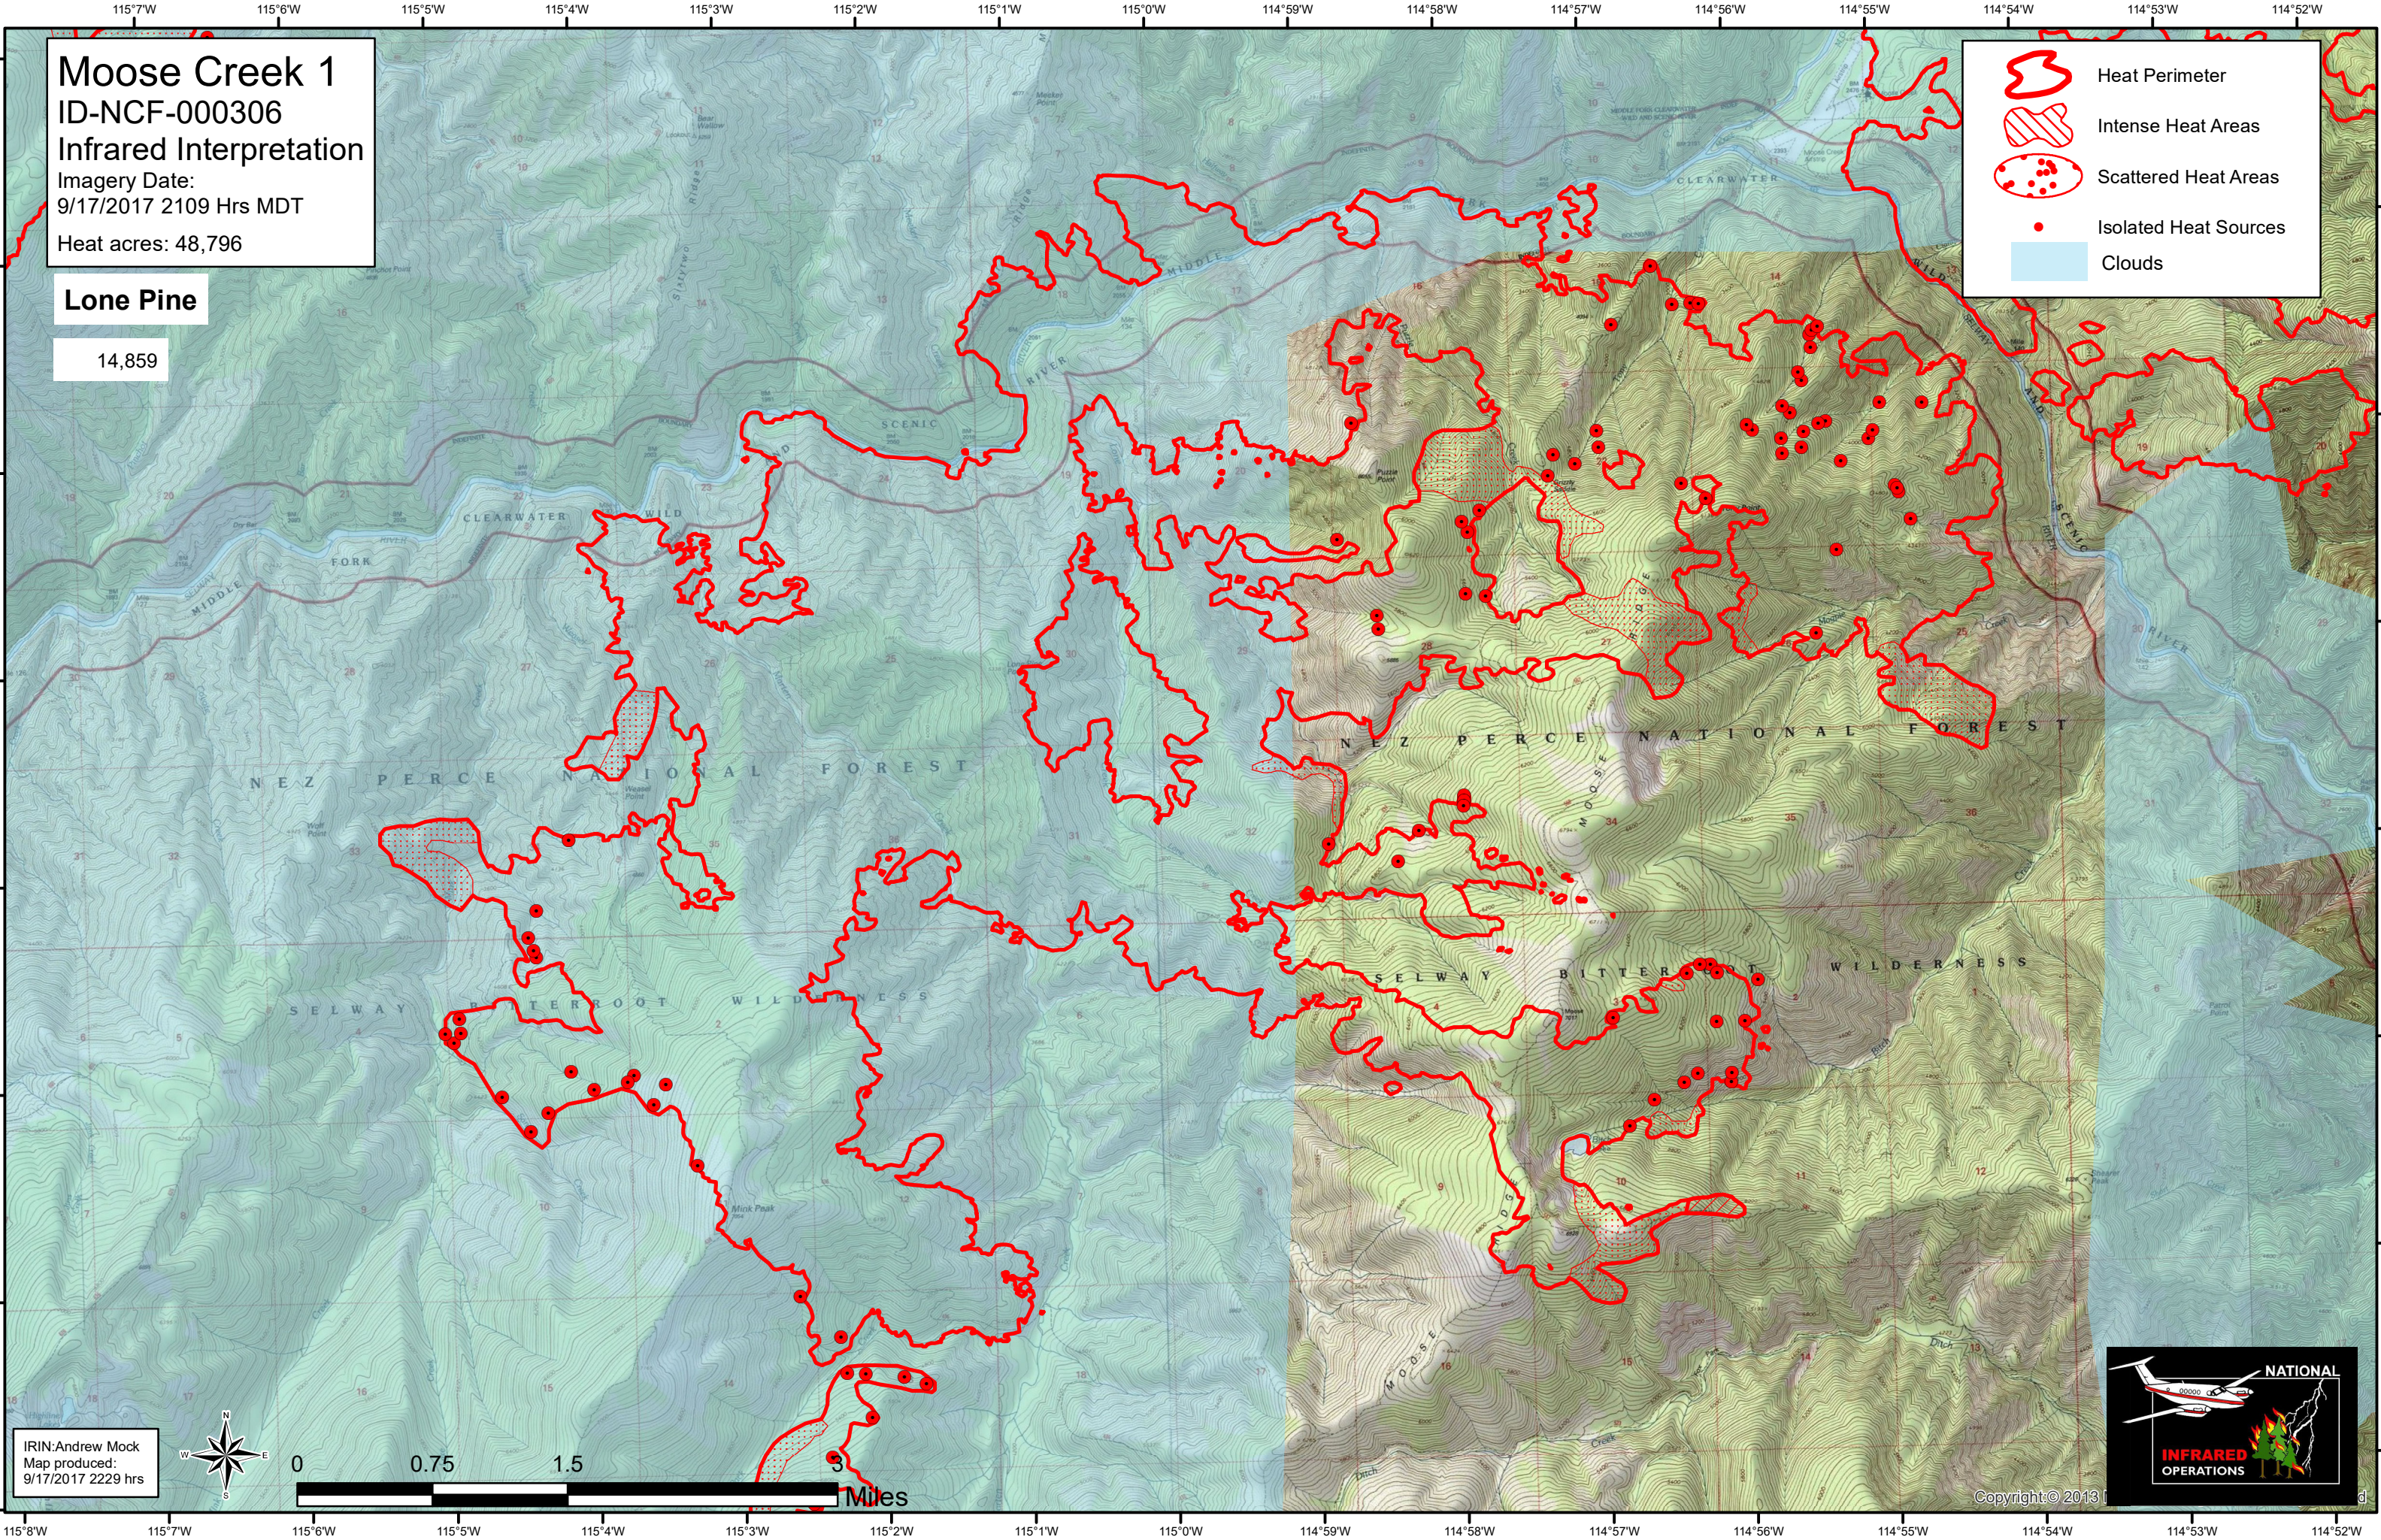

Moose Creek 1

ID-NCF-000306

Infrared Interpretation

Imagery Date:
9/17/2017 2109 Hrs MDT

Heat acres: 48,796

Lone Pine

14,859

- Heat Perimeter
- Intense Heat Areas
- Scattered Heat Areas
- Isolated Heat Sources
- Clouds

IRIN: Andrew Mock
Map produced:
9/17/2017 2229 hrs

Copyright © 2013