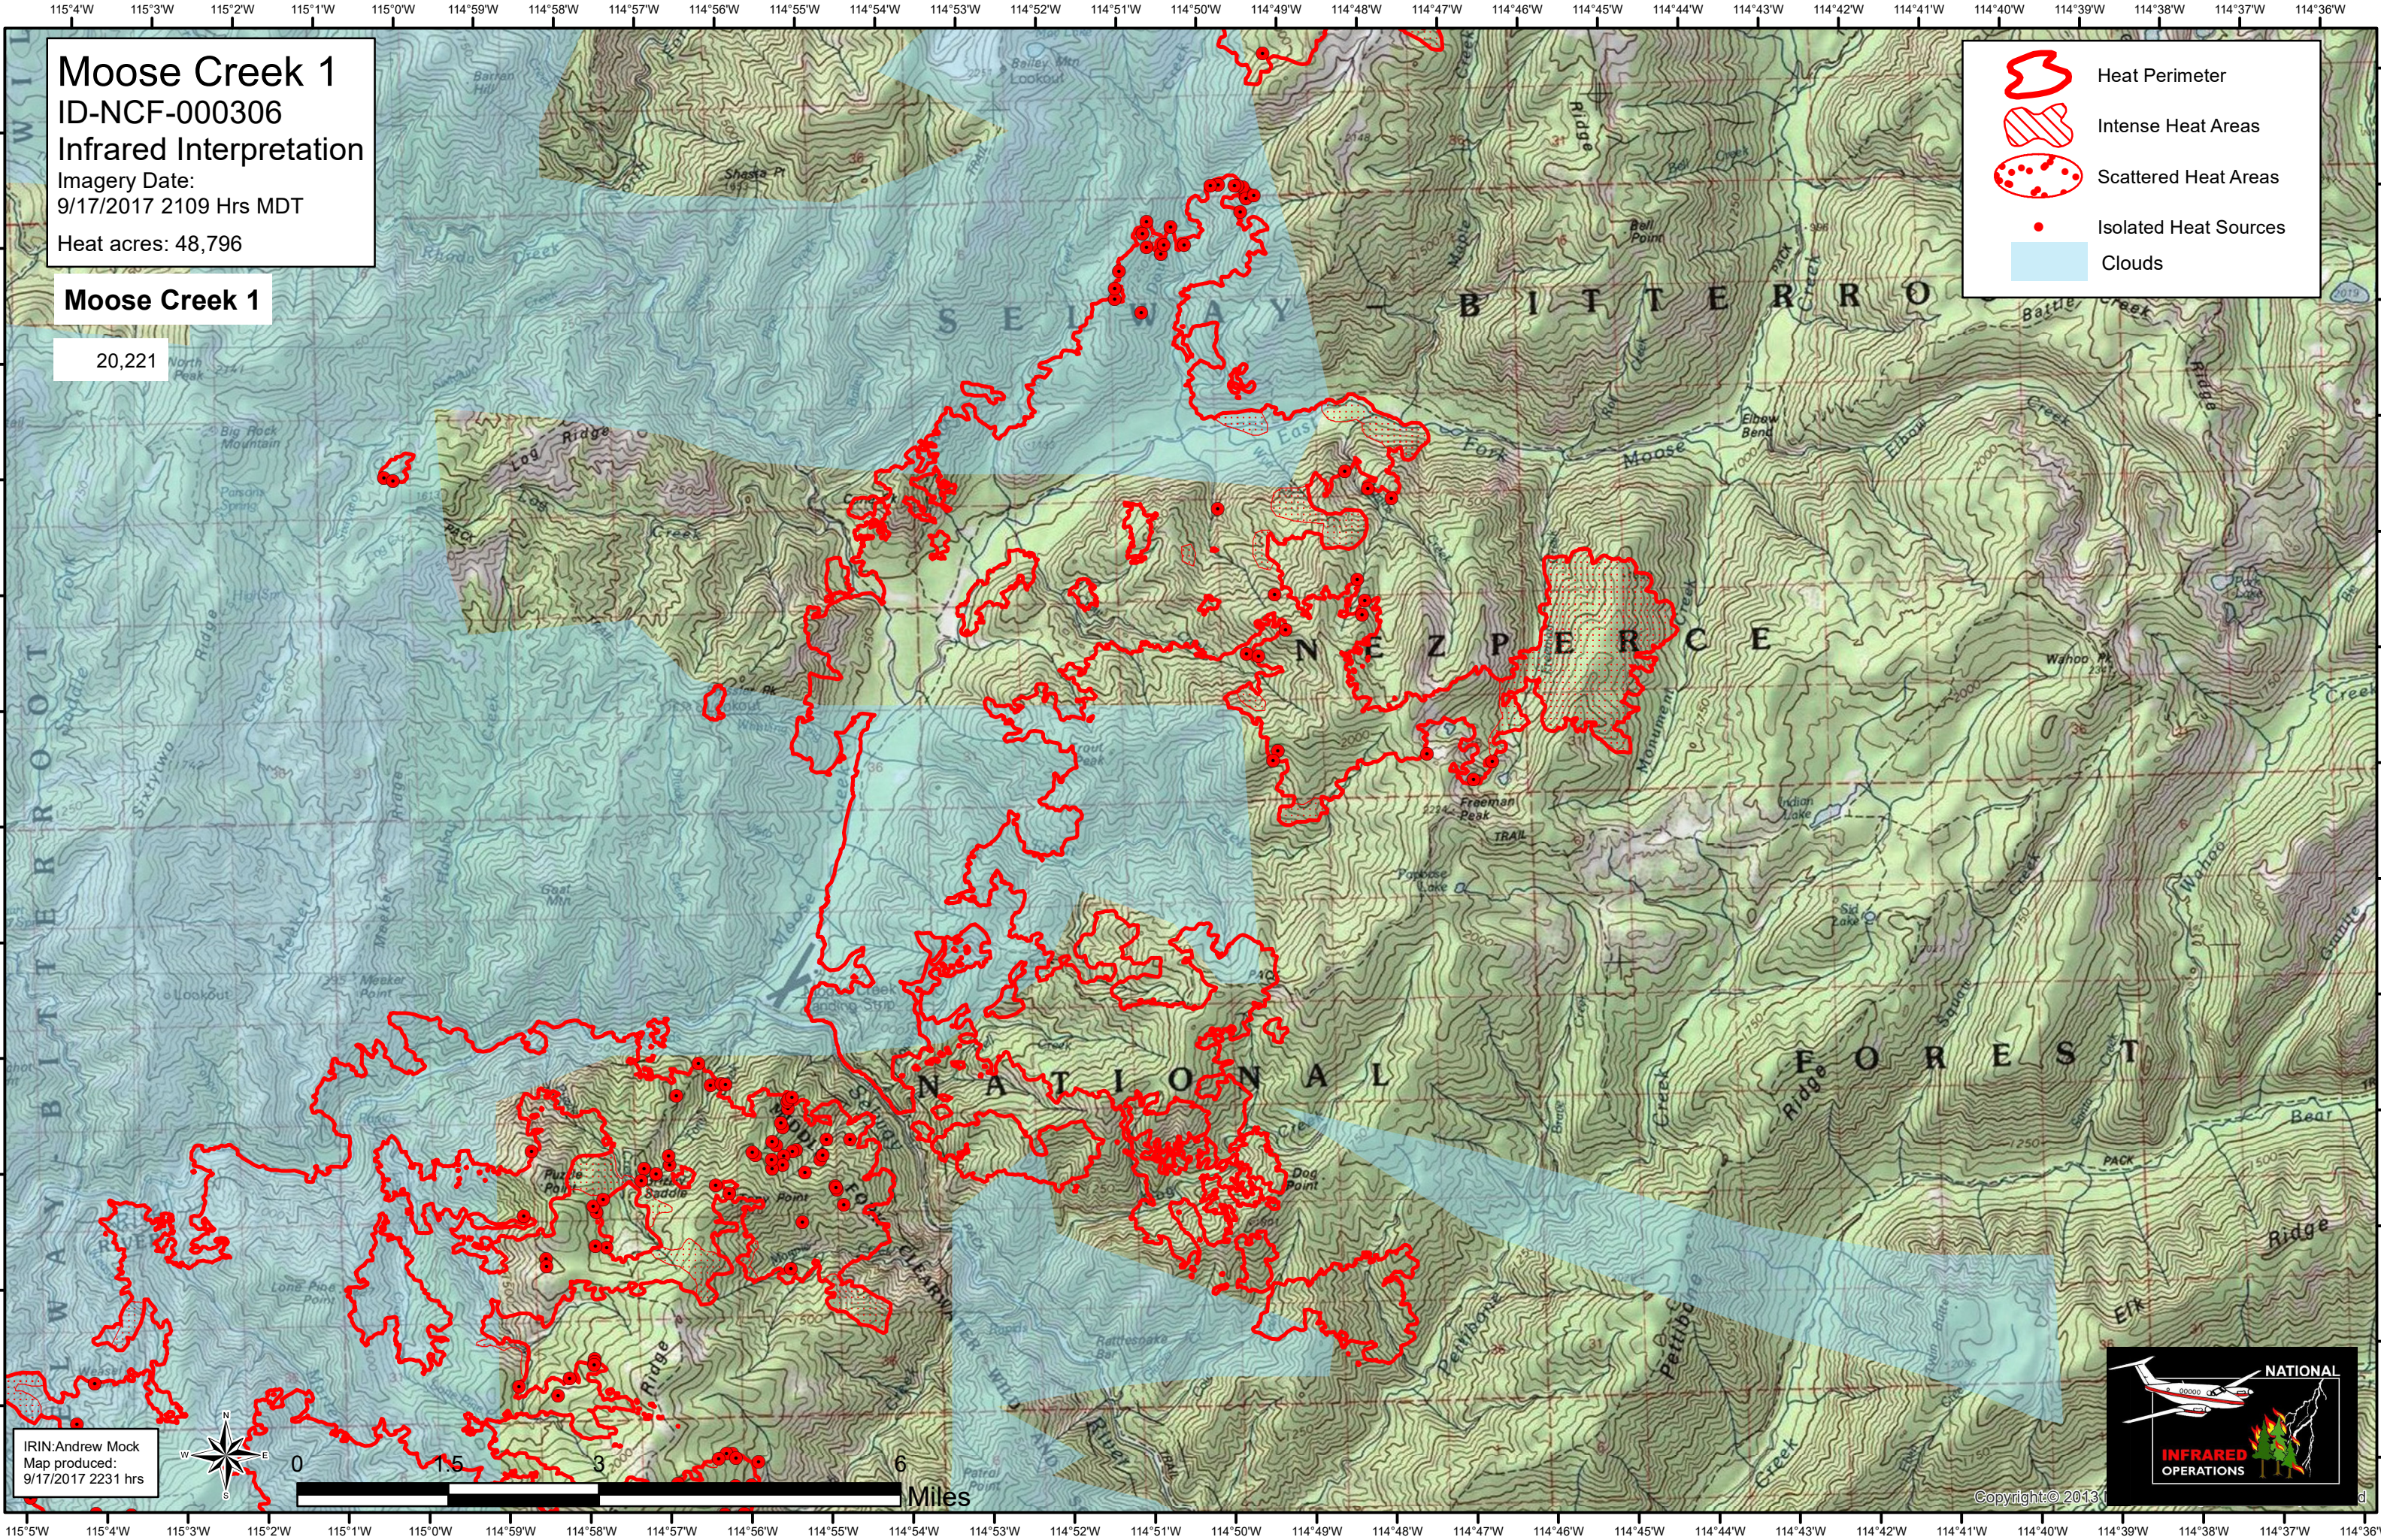

Moose Creek 1
ID-NCF-000306
Infrared Interpretation
Imagery Date:
9/17/2017 2109 Hrs MDT
Heat acres: 48,796

Moose Creek 1

20,221

- Heat Perimeter
- Intense Heat Areas
- Scattered Heat Areas
- Isolated Heat Sources
- Clouds

IRIN:Andrew Mock
Map produced:
9/17/2017 2231 hrs

Copyright © 2013