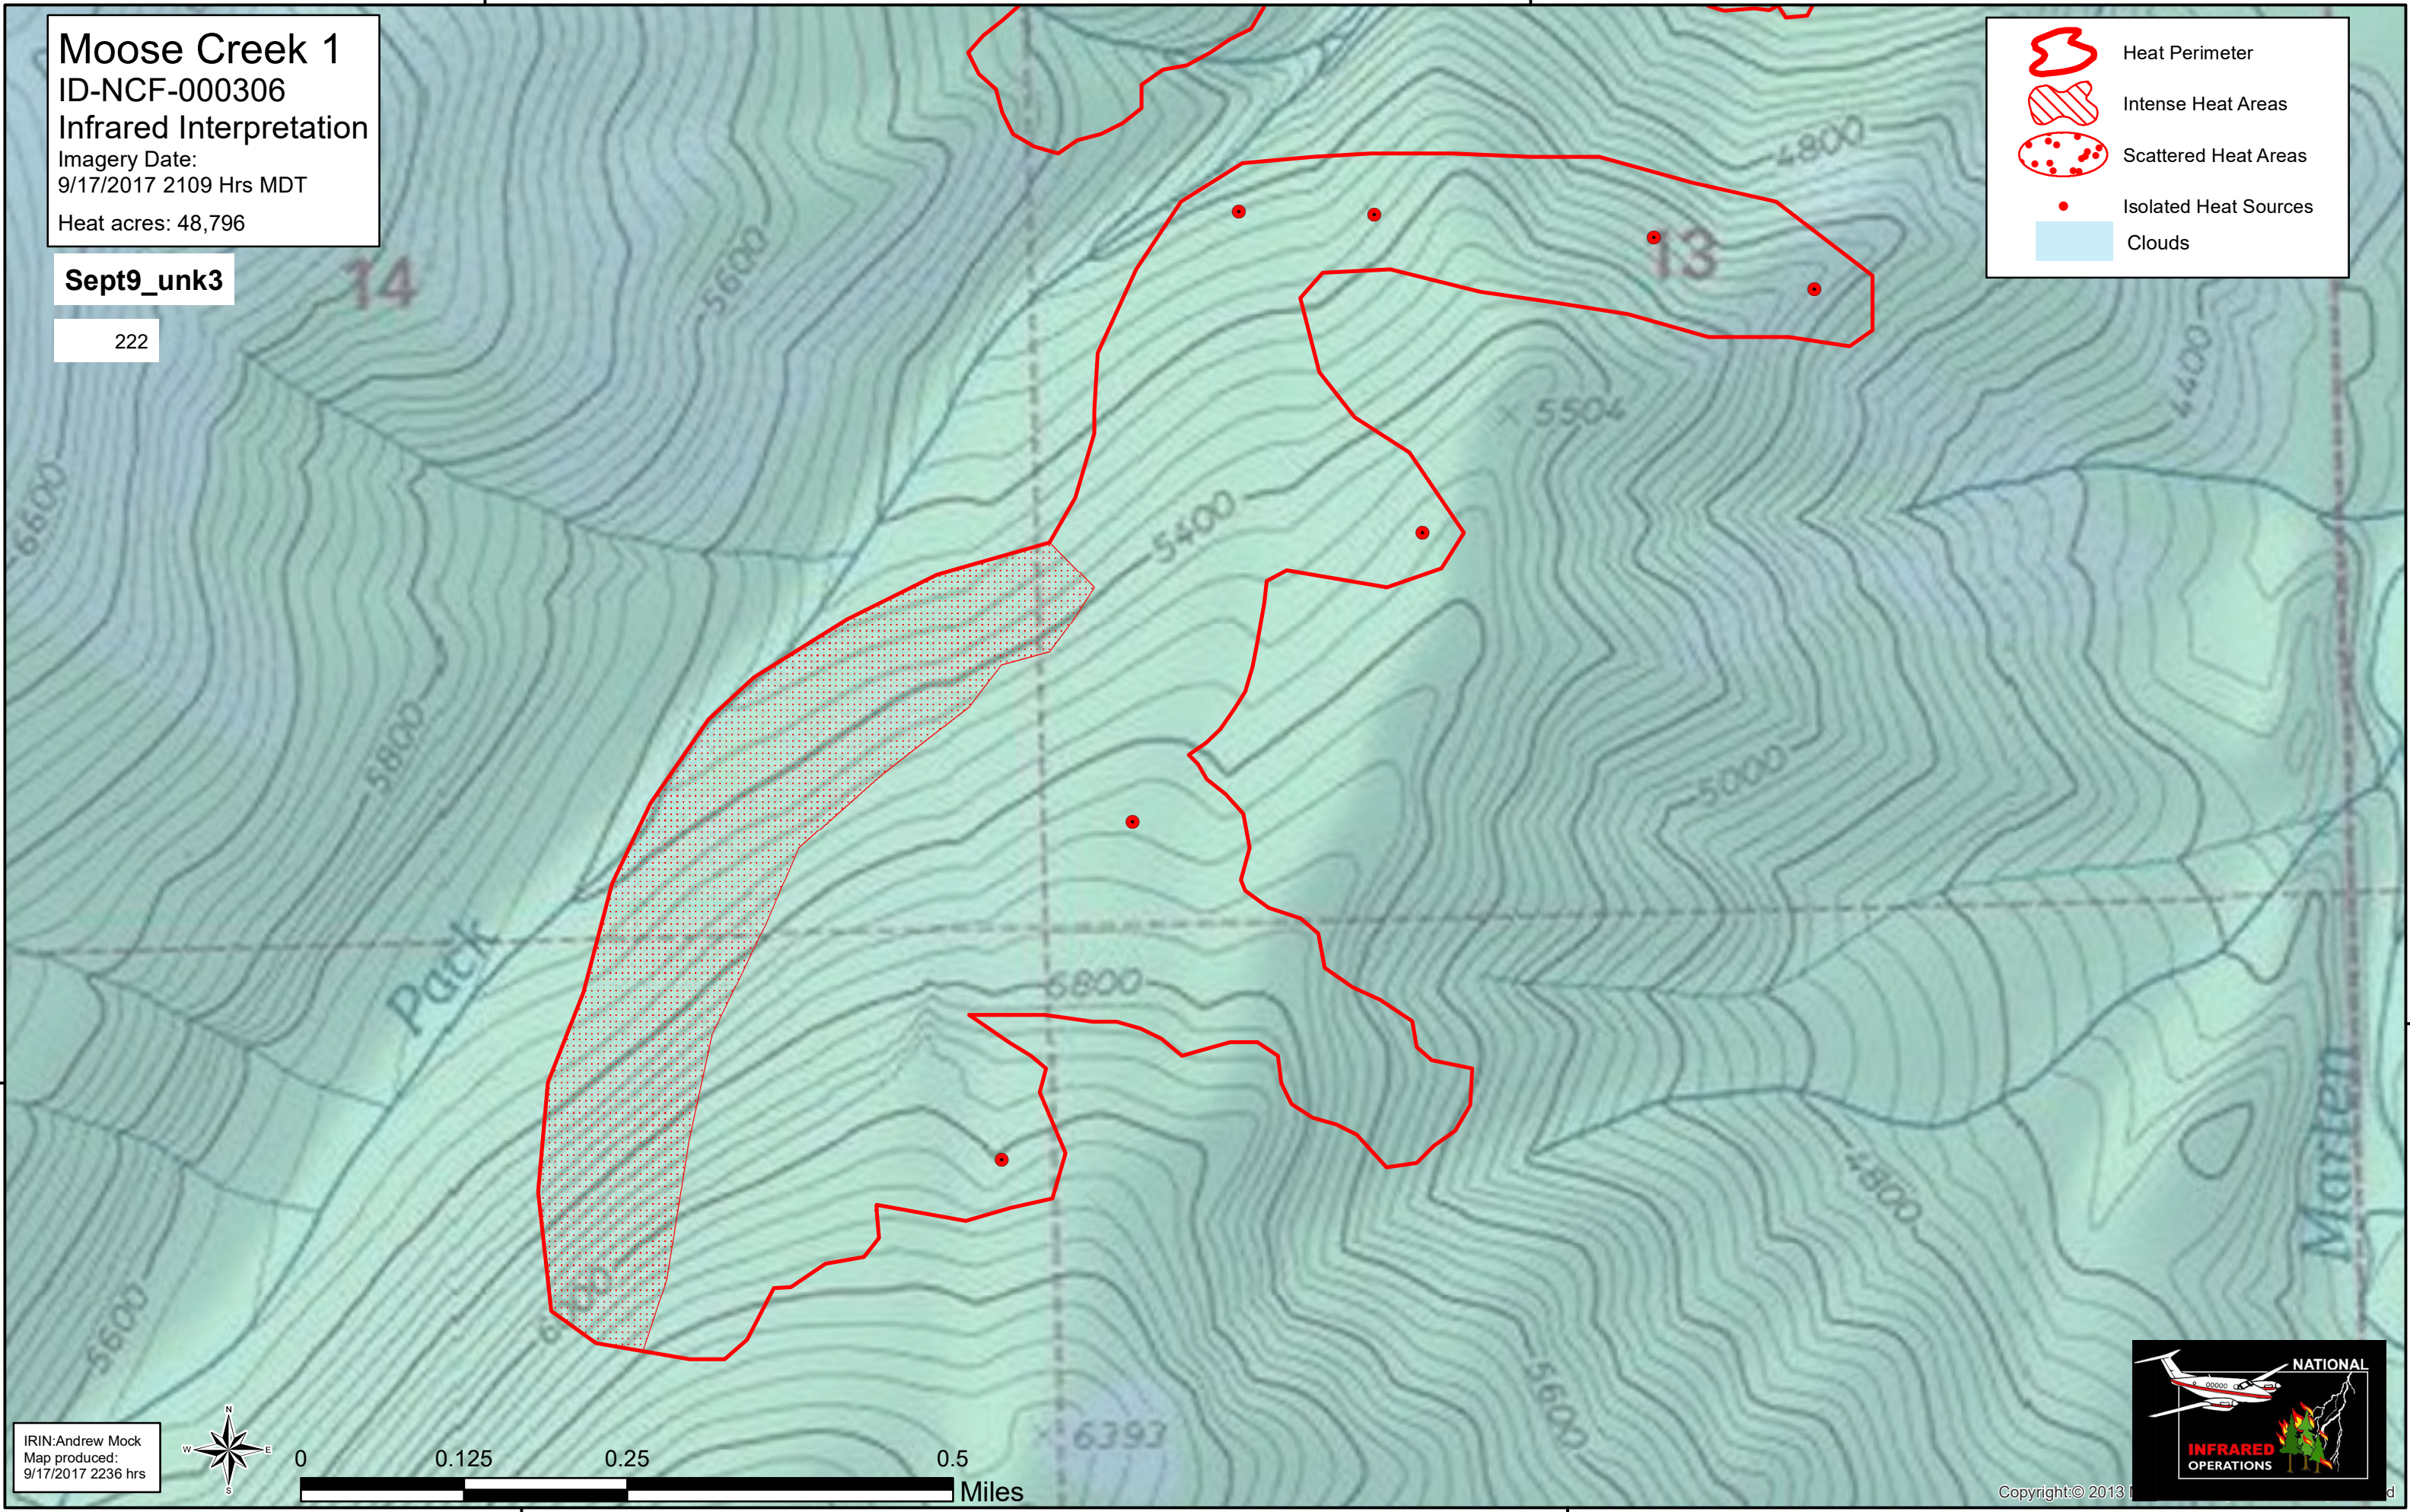

**Moose Creek 1**  
ID-NCF-000306  
Infrared Interpretation

Imagery Date:  
9/17/2017 2109 Hrs MDT  
Heat acres: 48,796

**Sept9\_unk3**

222

-  Heat Perimeter
-  Intense Heat Areas
-  Scattered Heat Areas
-  Isolated Heat Sources
-  Clouds

IRIN:Andrew Mock  
Map produced:  
9/17/2017 2236 hrs

Copyright:© 2013