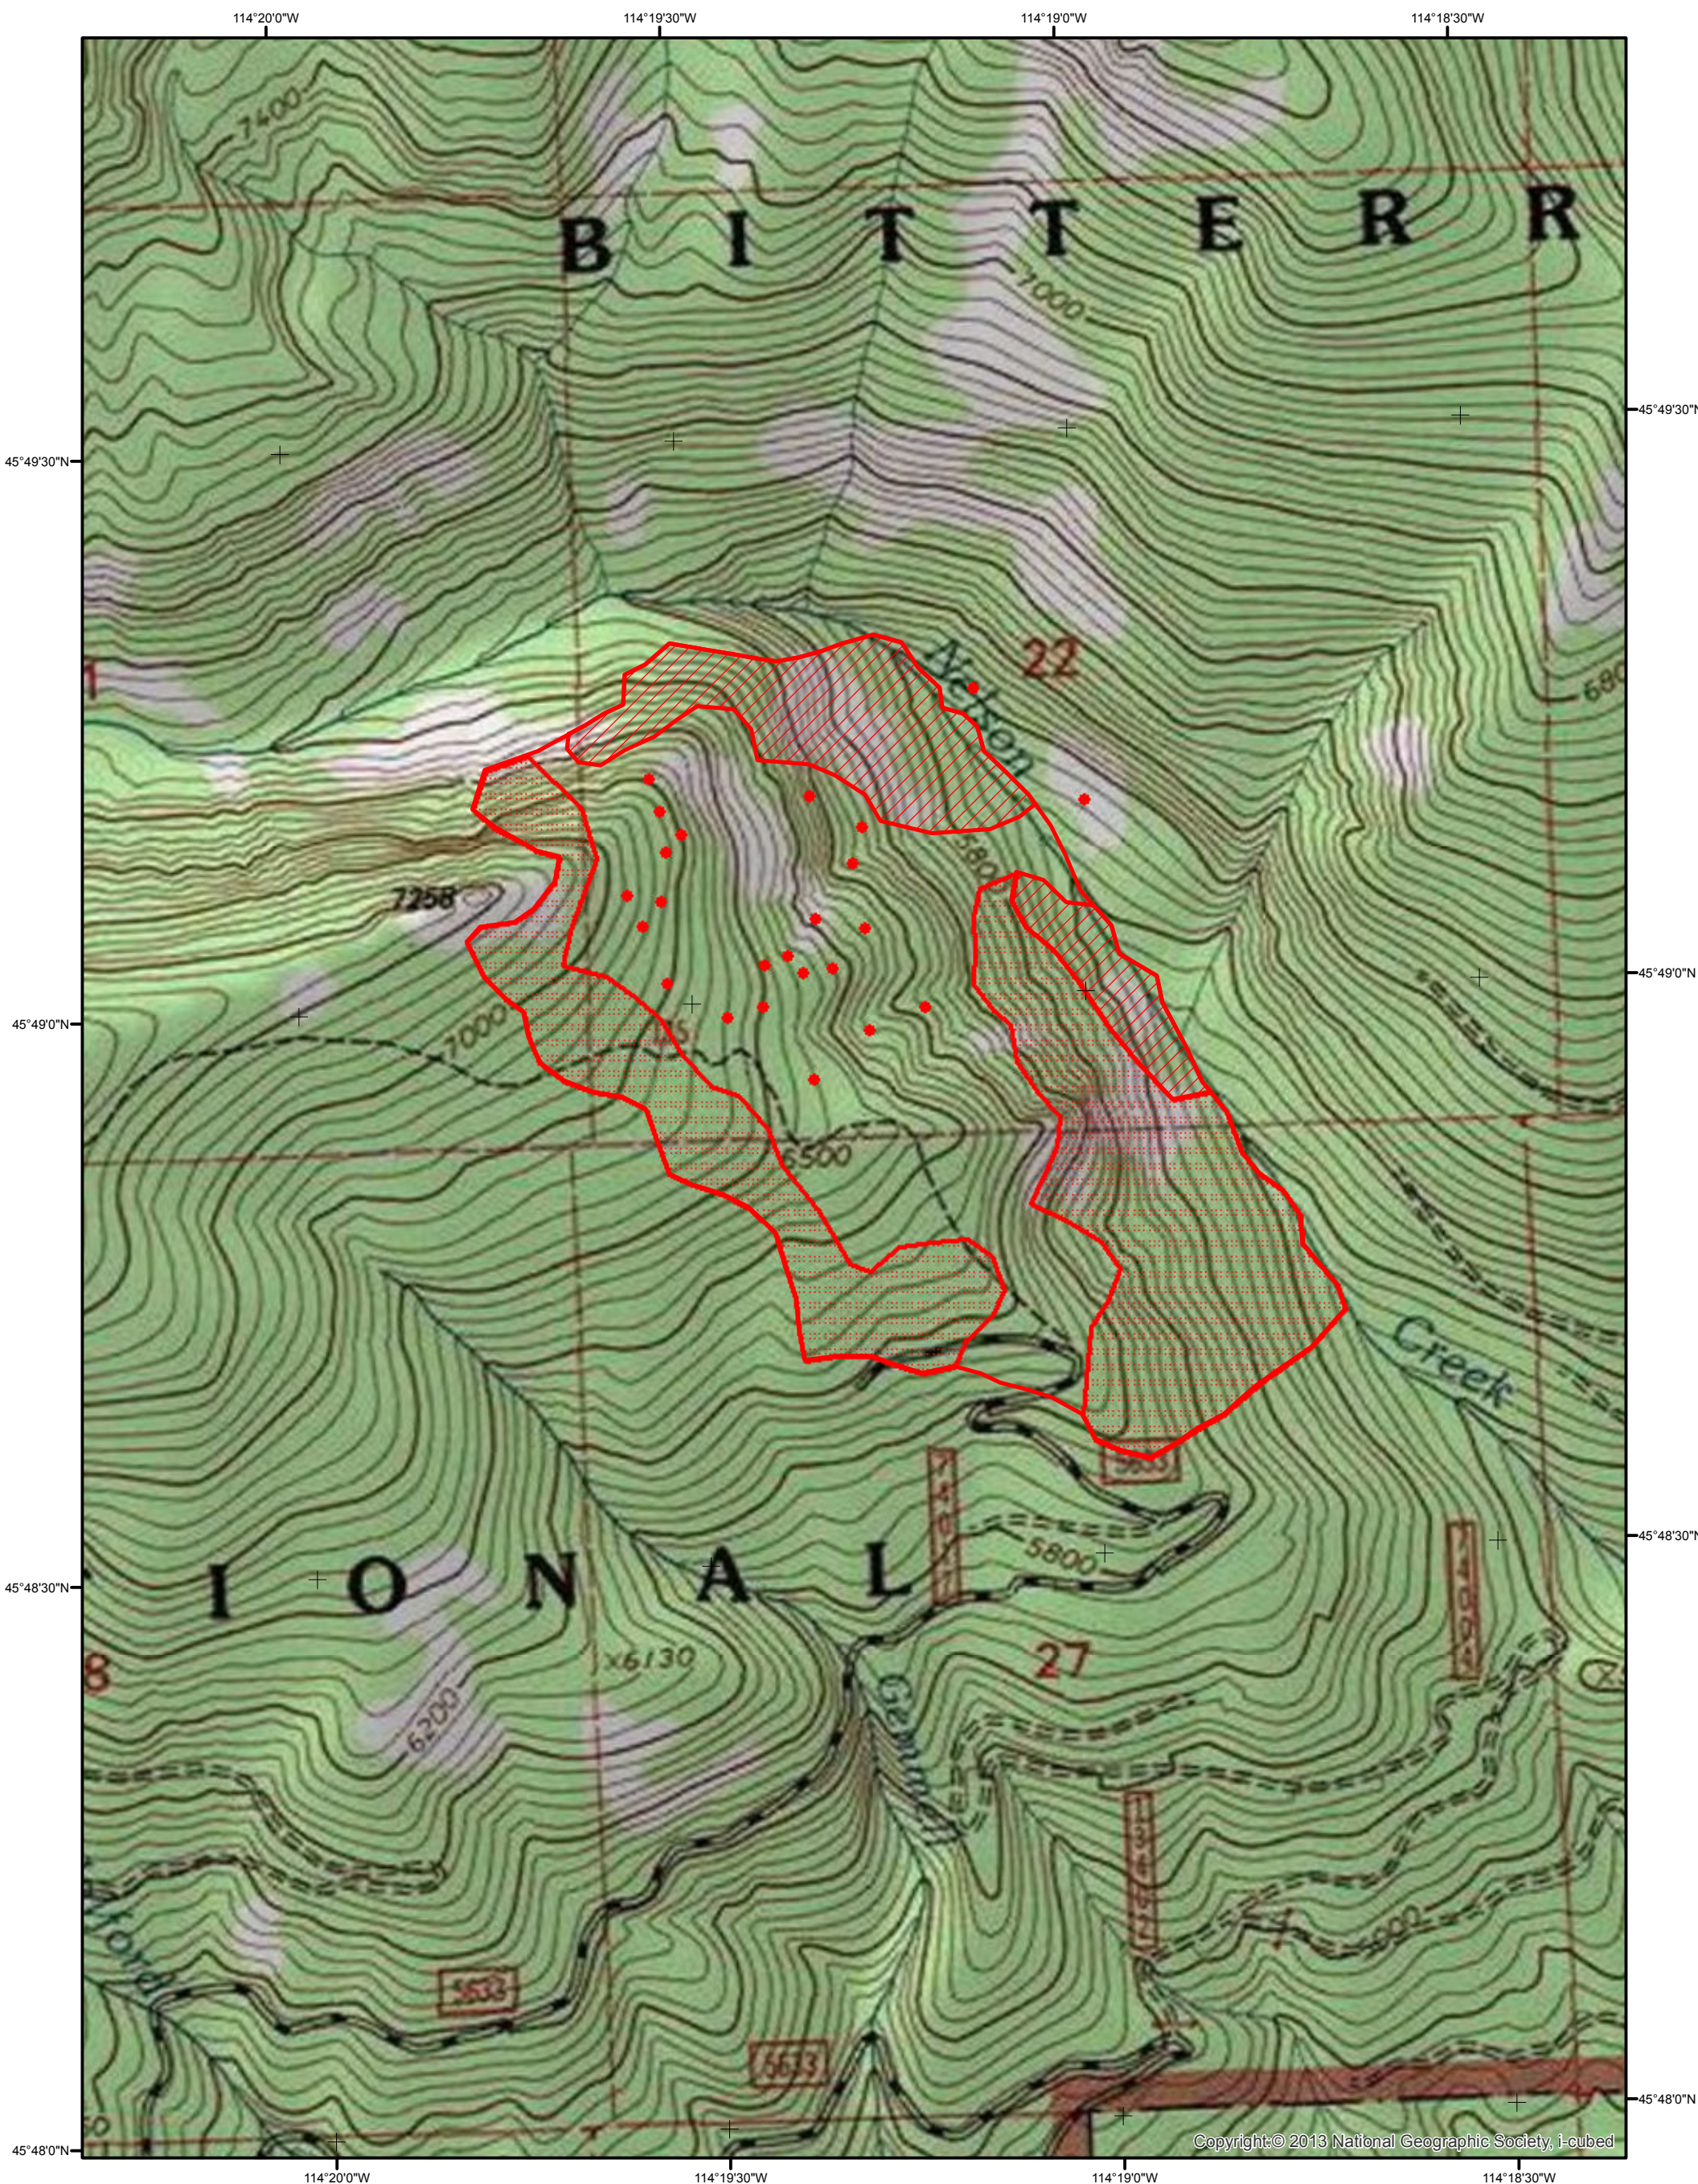

Nelson Creek
 MT-BRF-017218
 IR Map
 Flown: September 01, 0015 hrs MDT

Est. Size: 269 acres (heat perimeter)
 Initial Interpretation

IR Interpreter - Jeff 'Bunk' Twiss

1:10 000

Legend

-  Heat Perimeter
-  Intense Heat
-  Scattered Heat
-  Isolated Heat Source